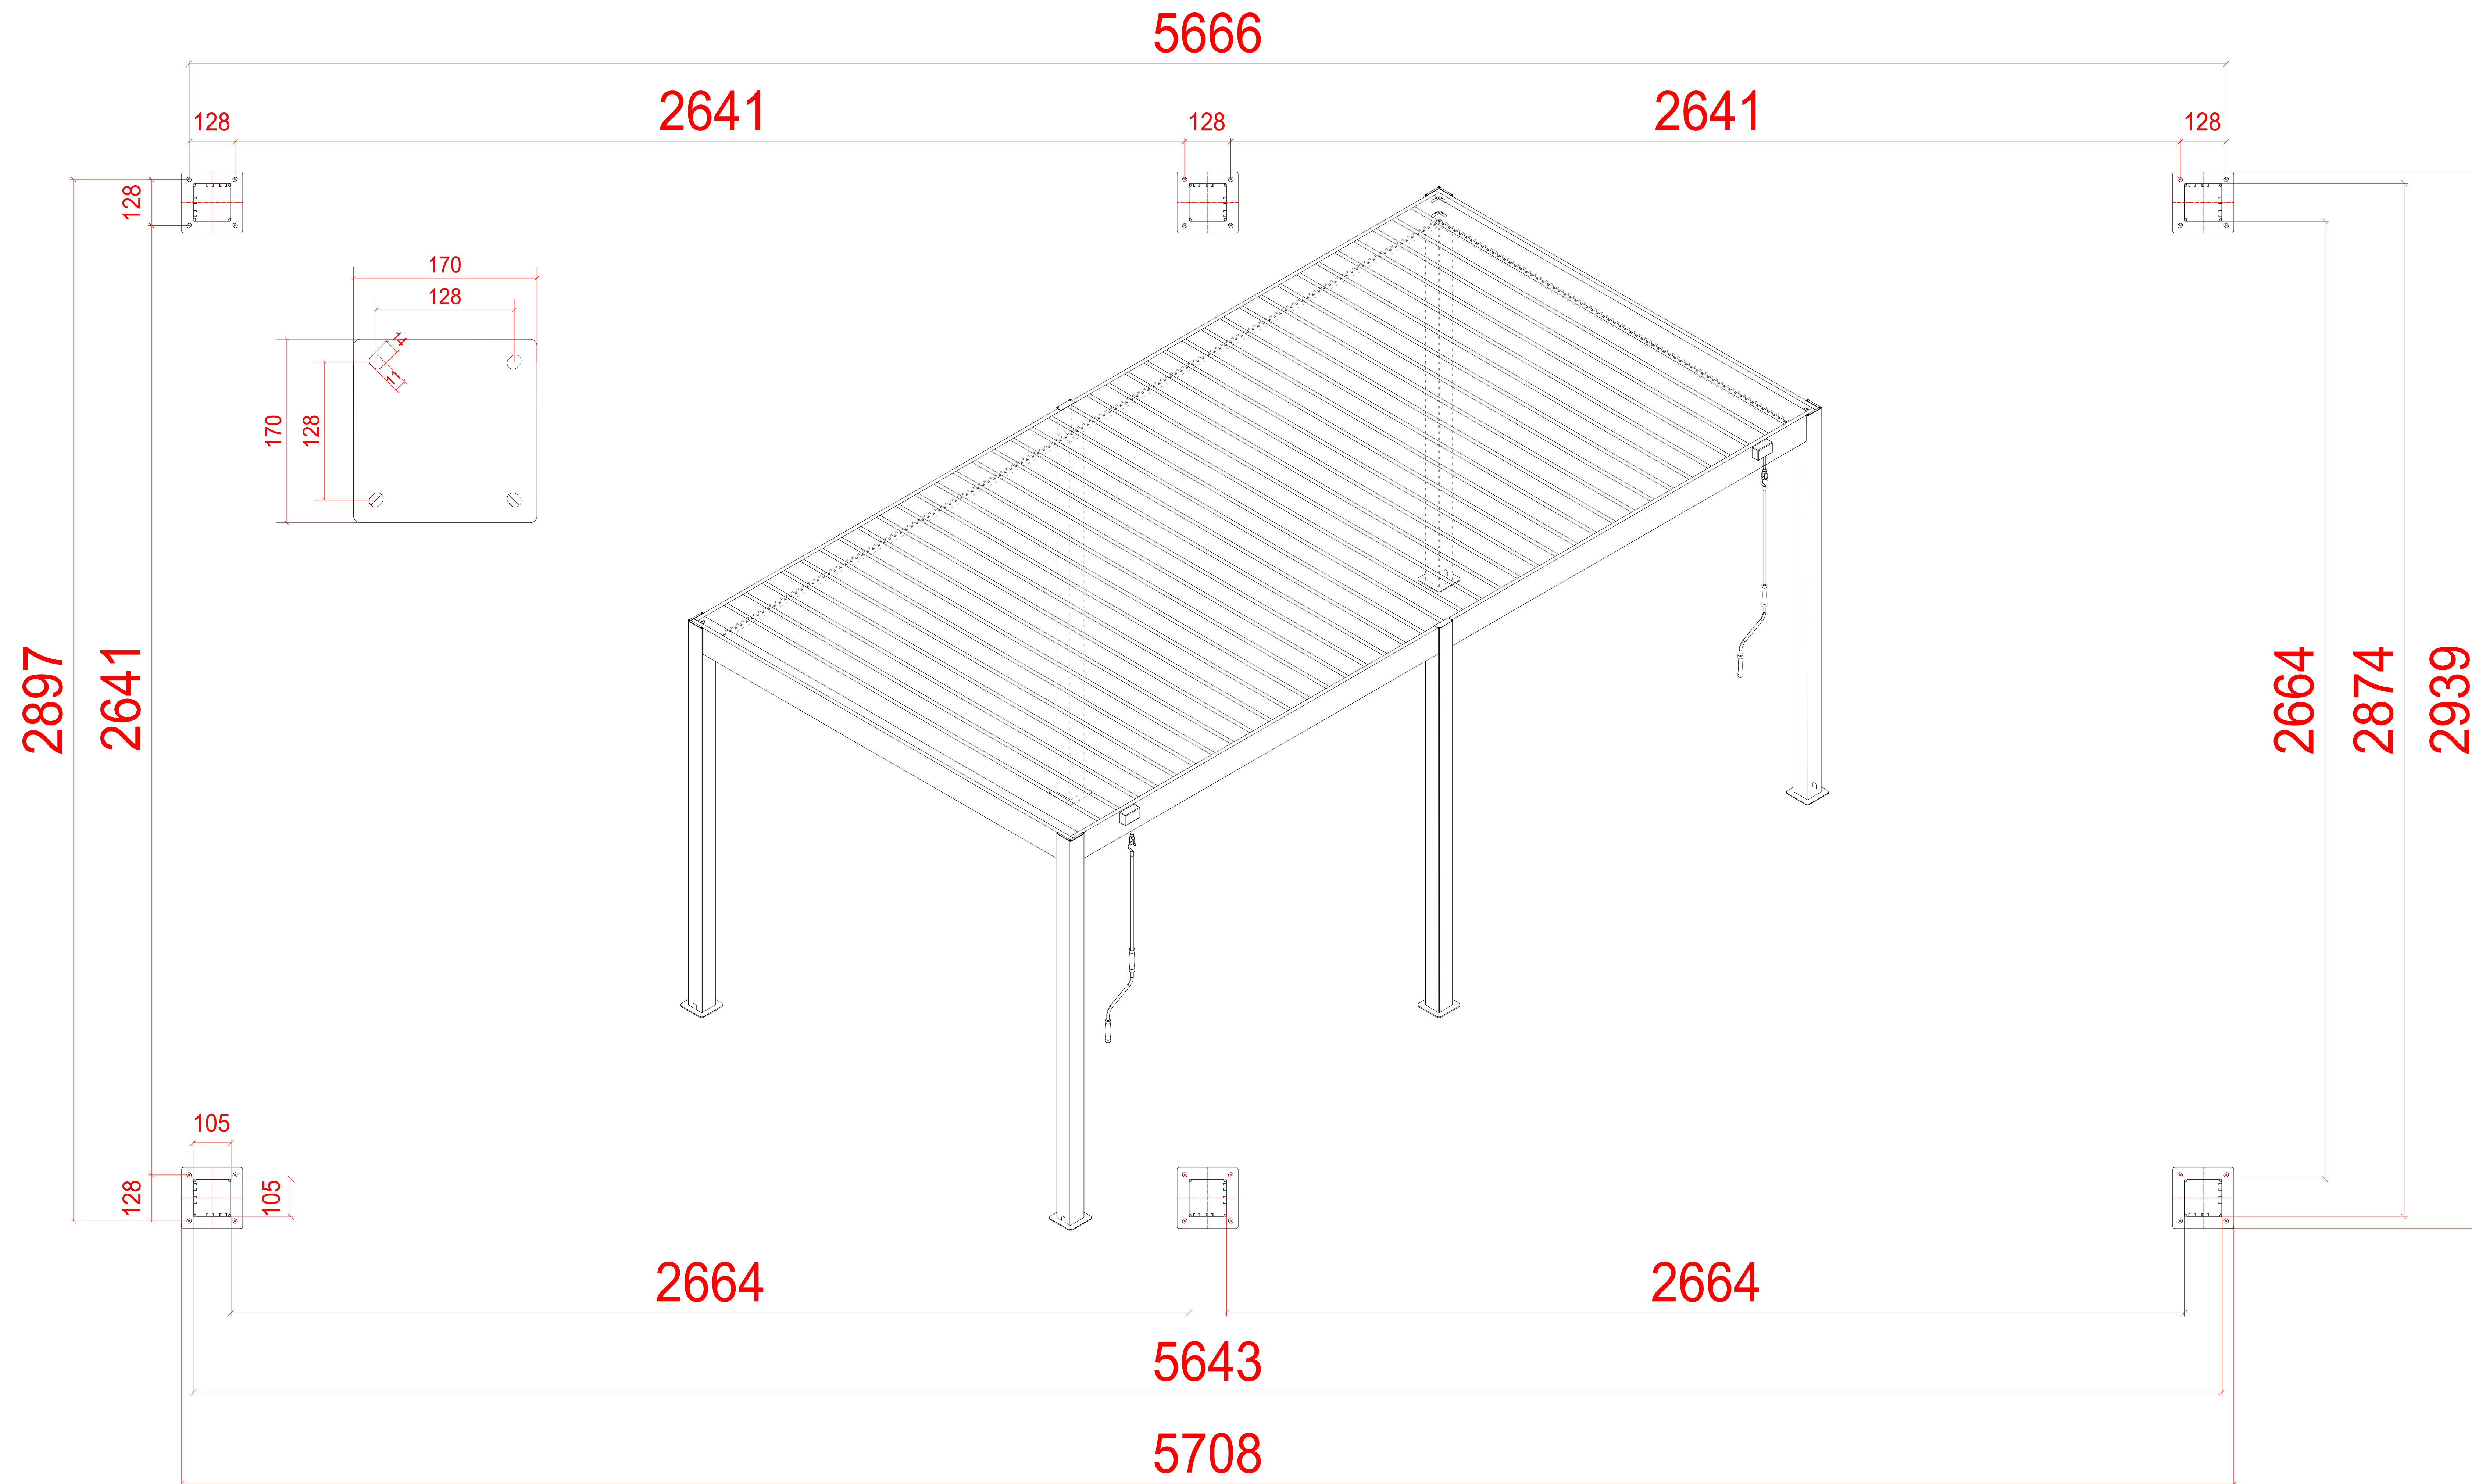

CLIENT

COORDINATOR

DESIGNER

Evan

DRAWING VERSION

V0

DATE

2024-01-12

SIGNATURE

NOTE: Pls double check the drawings before signing. The production is based on the signed drawings and no amendment is accepted during production.