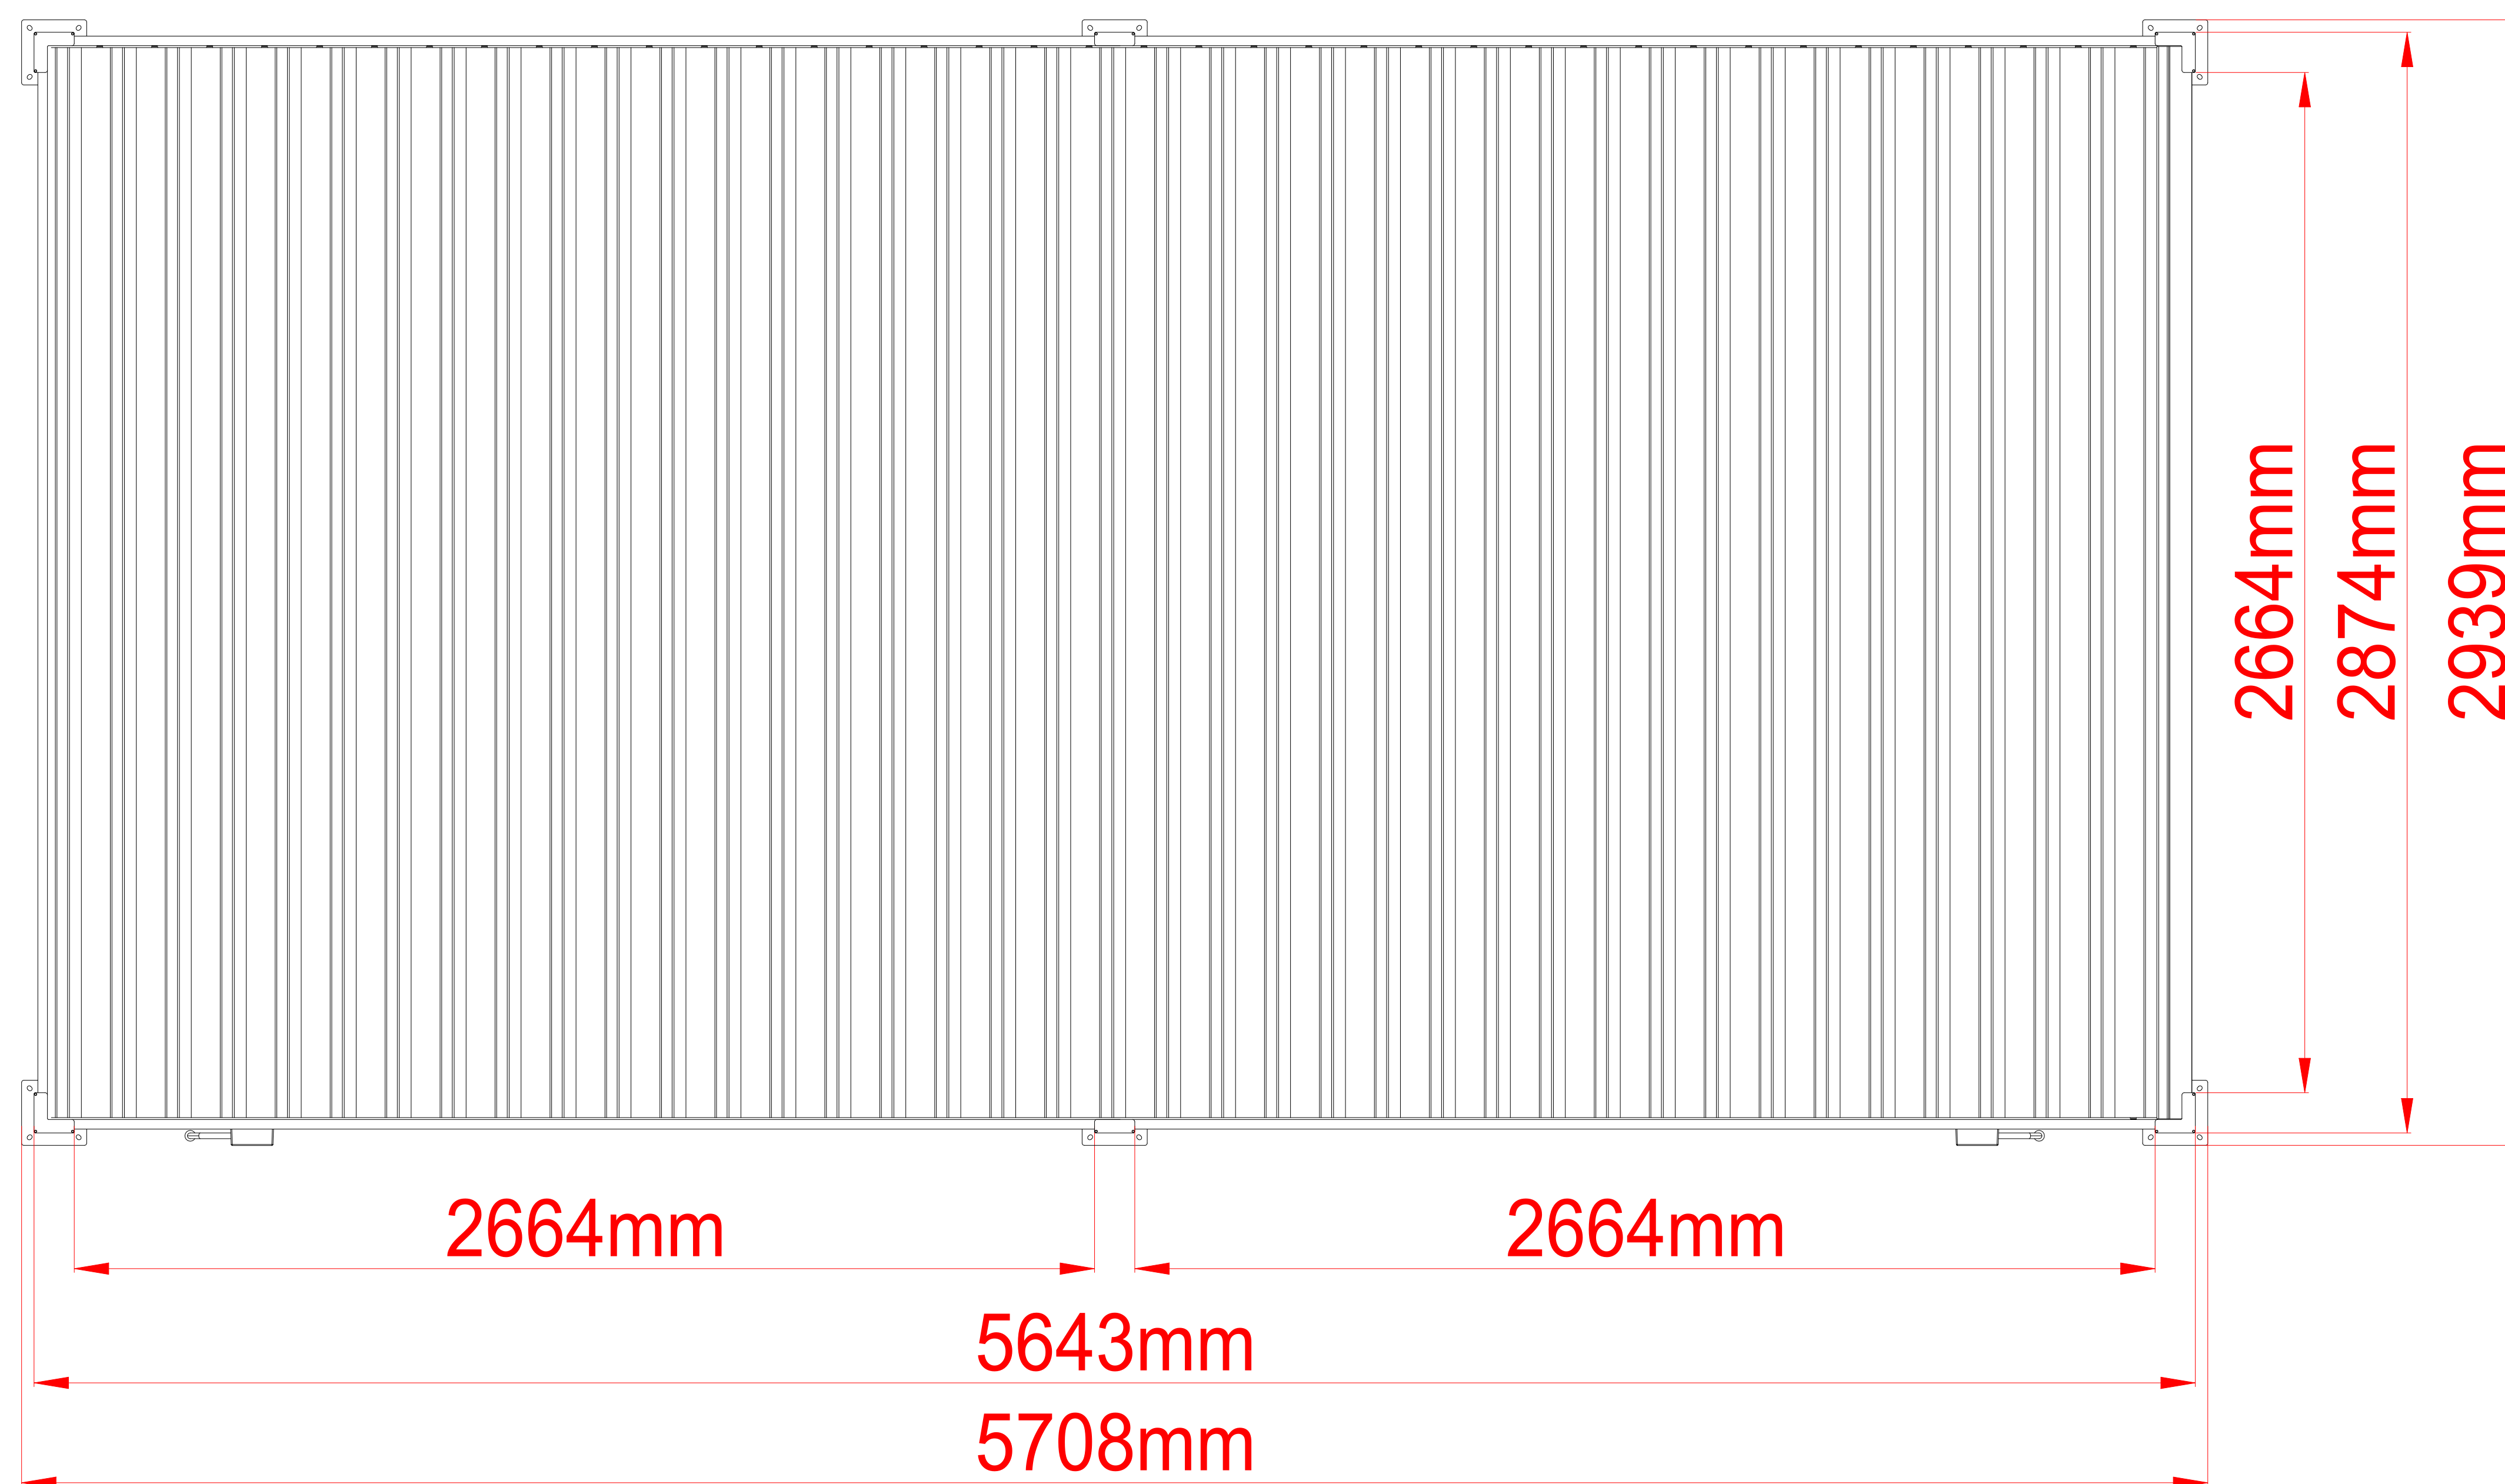

SPA SOLUTIONS
THE DREAM OF HAPPINESS

CLIENT

COORDINATOR

DESIGNER

Evan

DRAWING VERSION

V0

DATE

2024-01-12

SIGNATURE

NOTE: Pls double check the drawings before signing. The production is based on the signed drawings and no amendment is accepted during production.