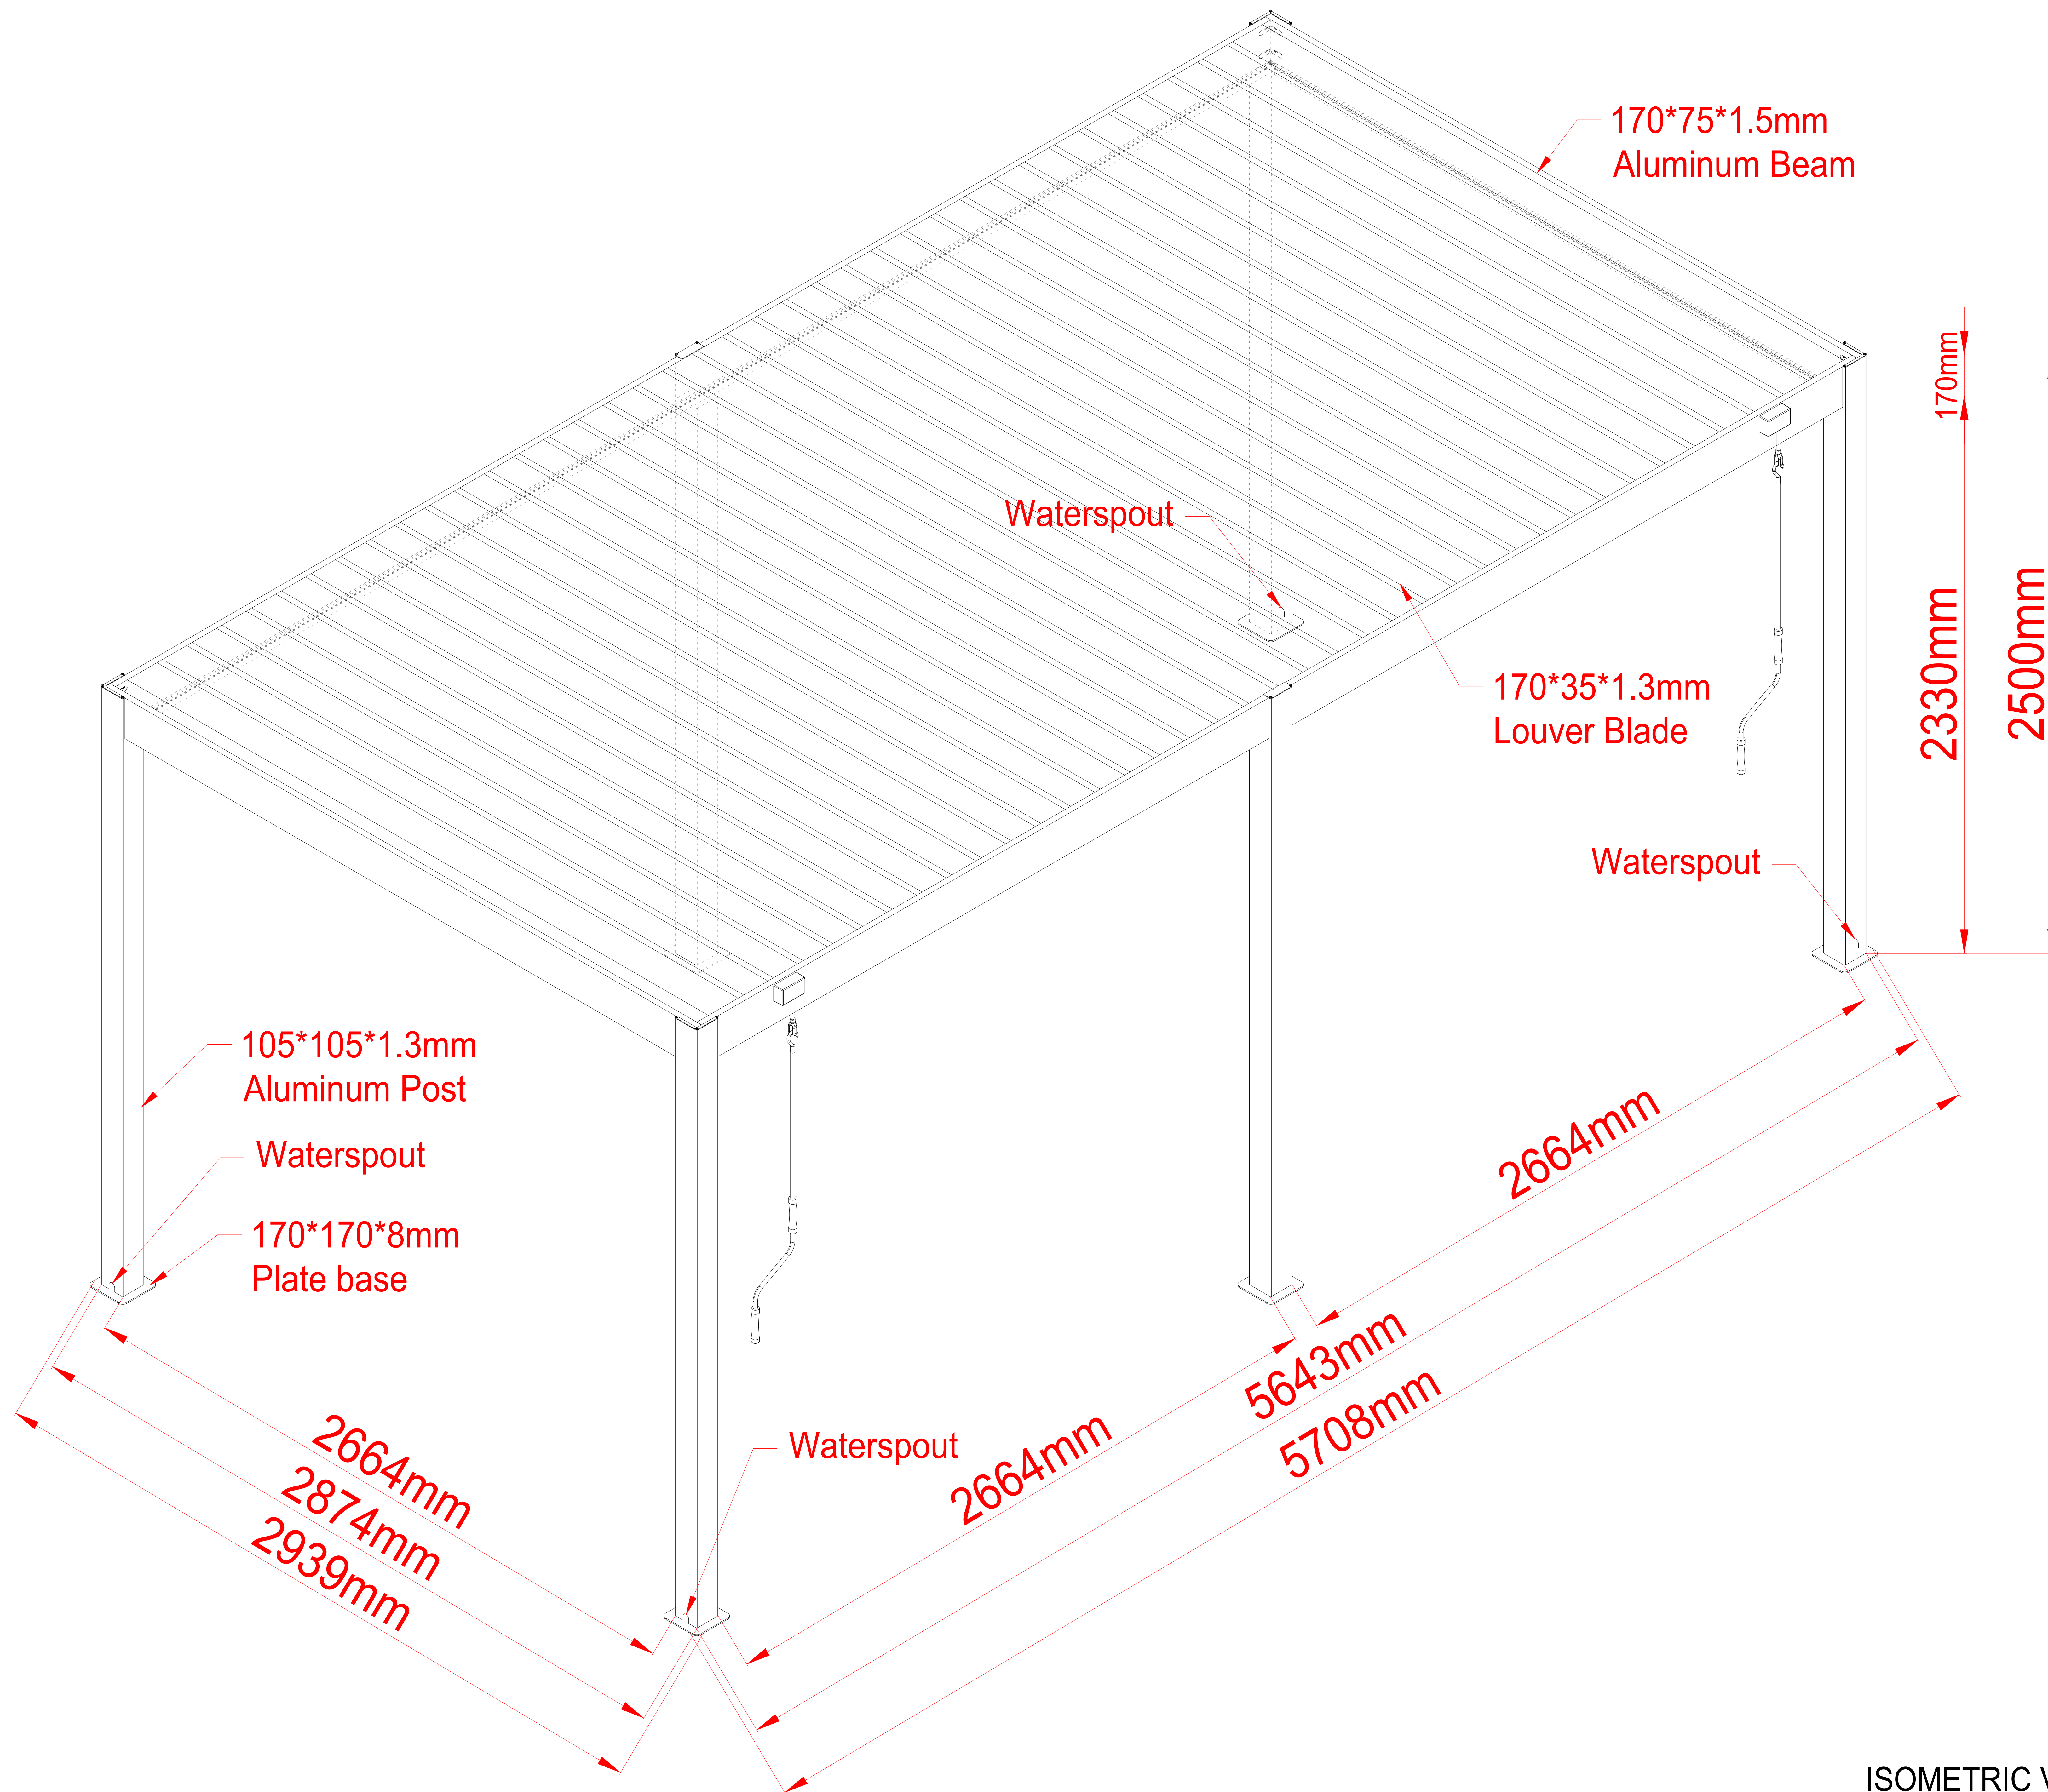

SPA SOLUTIONS
THE DREAM OF HAPPINESS

CLIENT

COORDINATOR

DESIGNER

Evan

DRAWING VERSION

V0

DATE

2024-01-12

SIGNATURE

NOTE: Pls double check the drawings before signing. The production is based on the signed drawings and no amendment is accepted during production.

SPA SOLUTIONS
THE DREAM OF HAPPINESS

CLIENT

COORDINATOR

DESIGNER

Evan

DRAWING VERSION

V0

DATE

2024-01-12