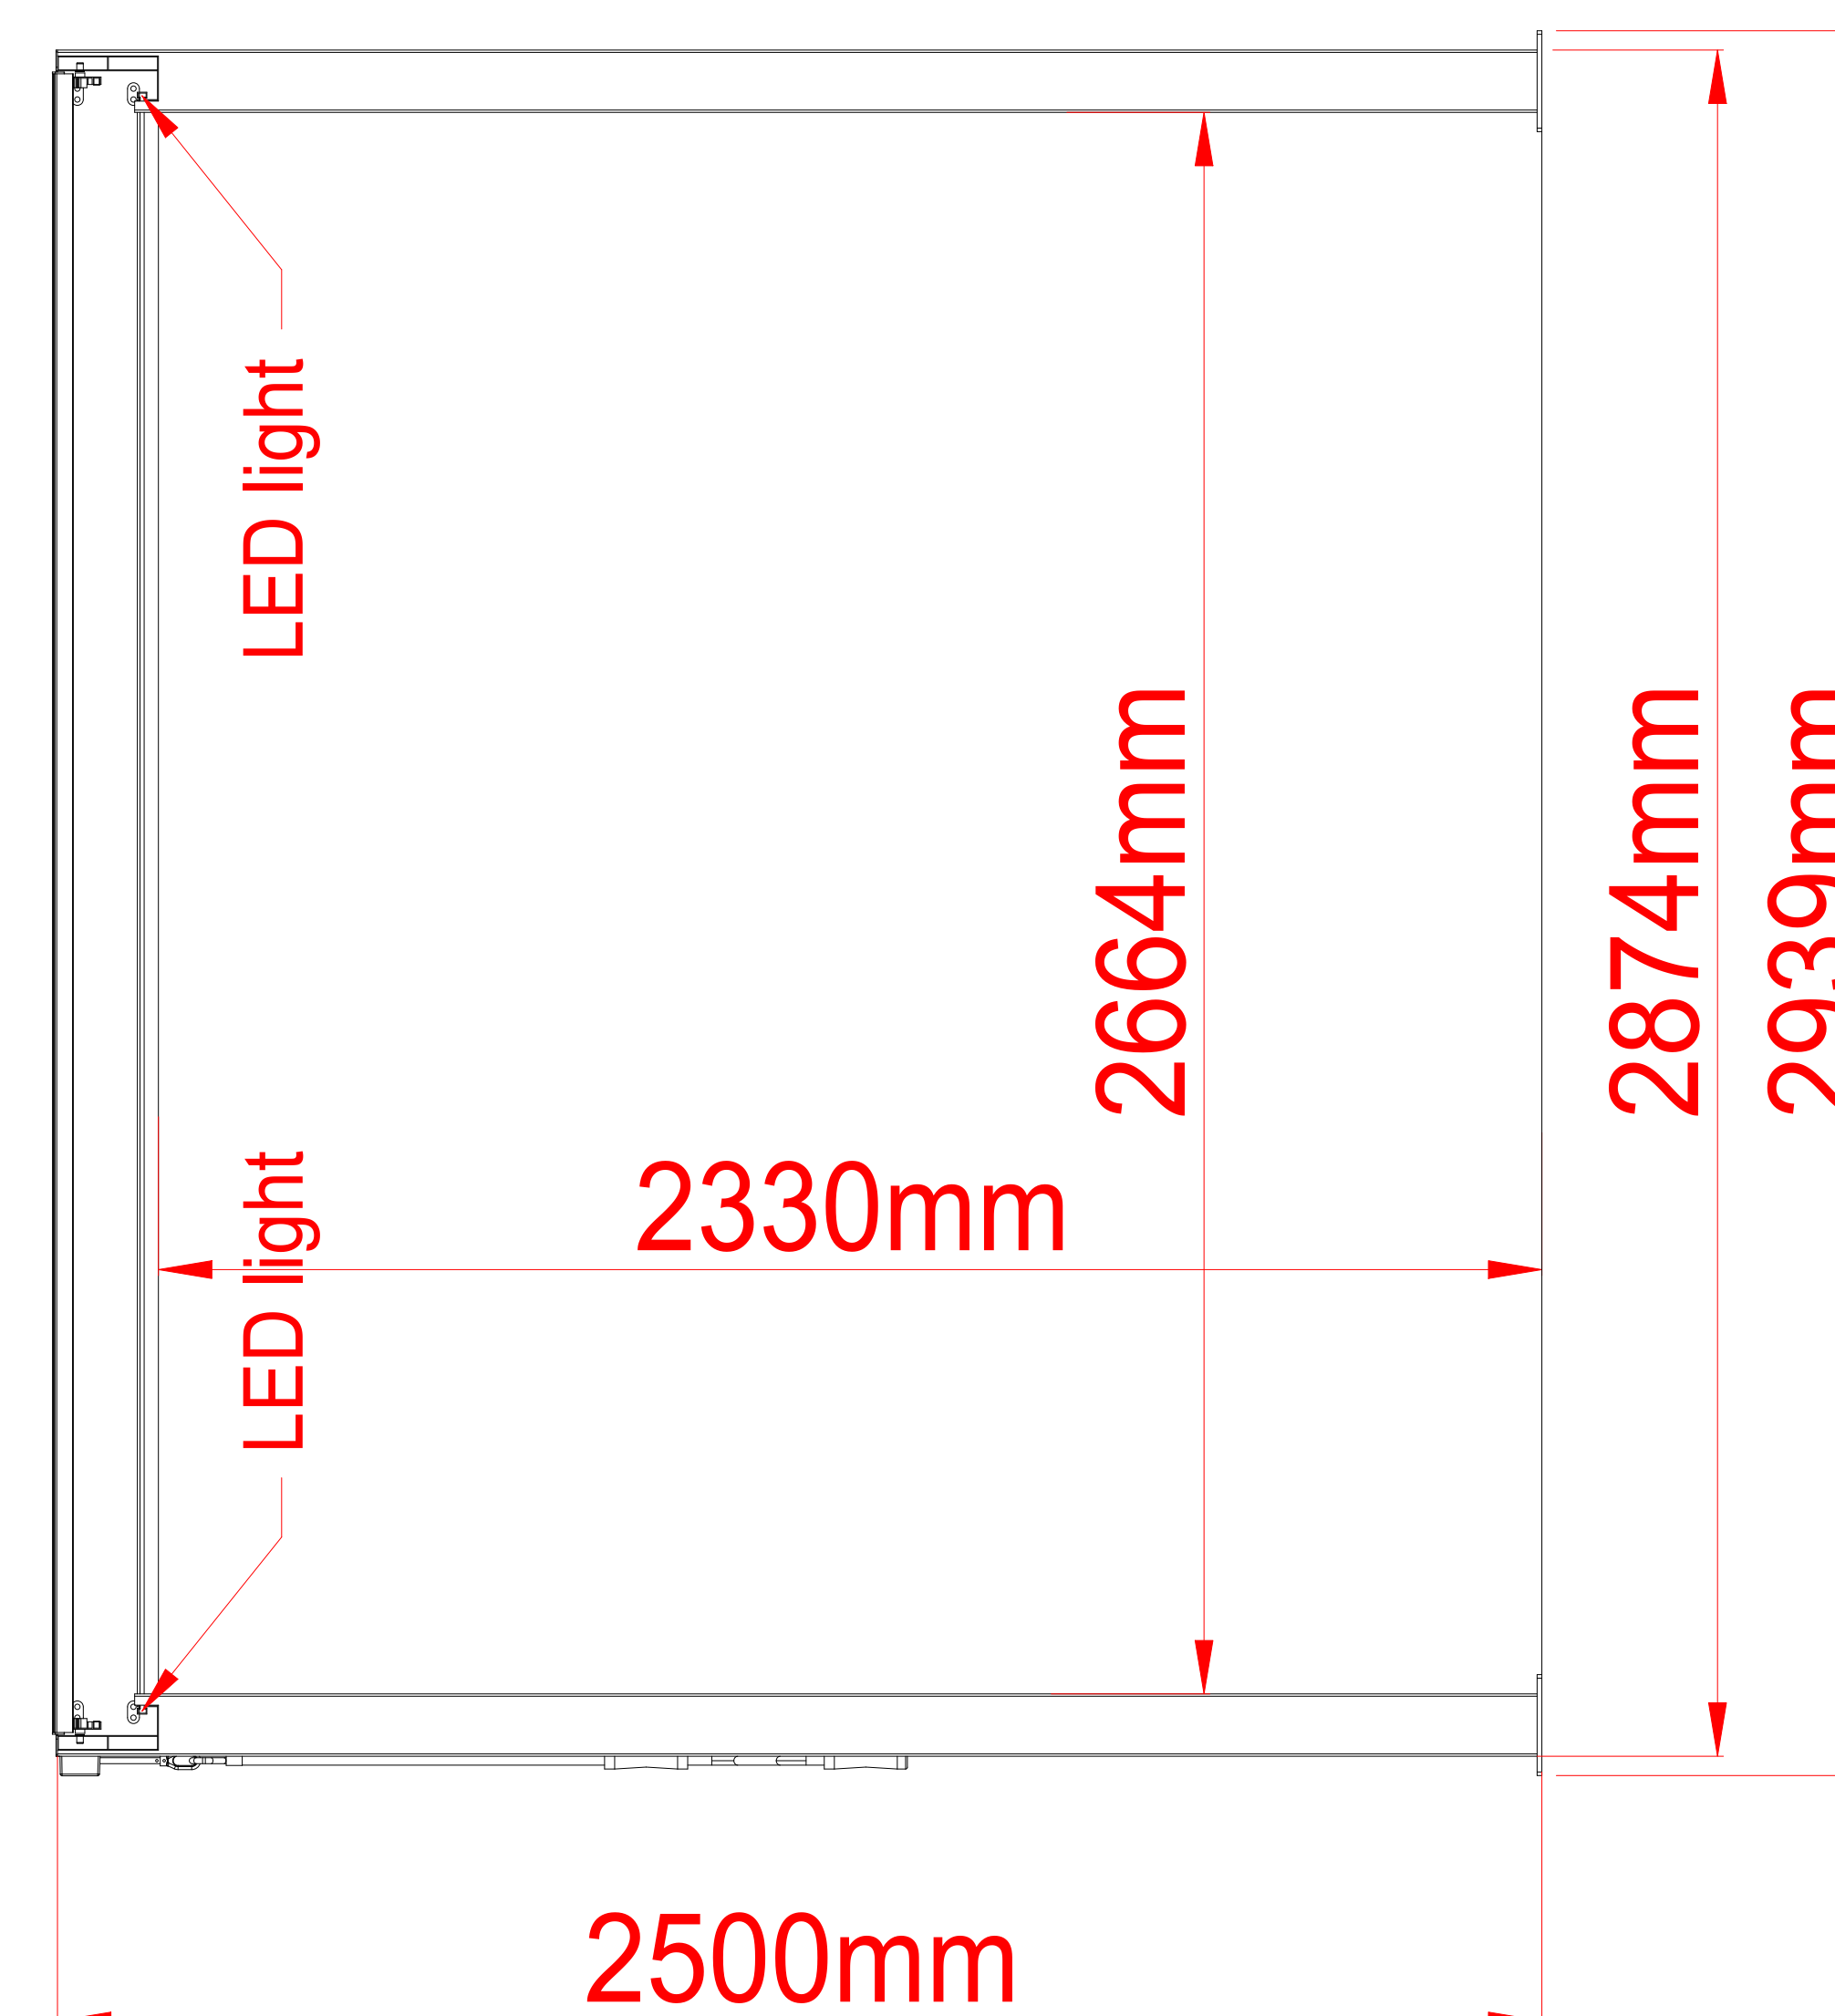

SPA SOLUTIONS
THE DREAM OF HAPPINESS

CLIENT

COORDINATOR

DESIGNER

Evan

DRAWING VERSION

V0

DATE

2024-01-12

SIGNATURE

NOTE: Pls double check the drawings before signing. The production is based on the signed drawings and no amendment is accepted during production.