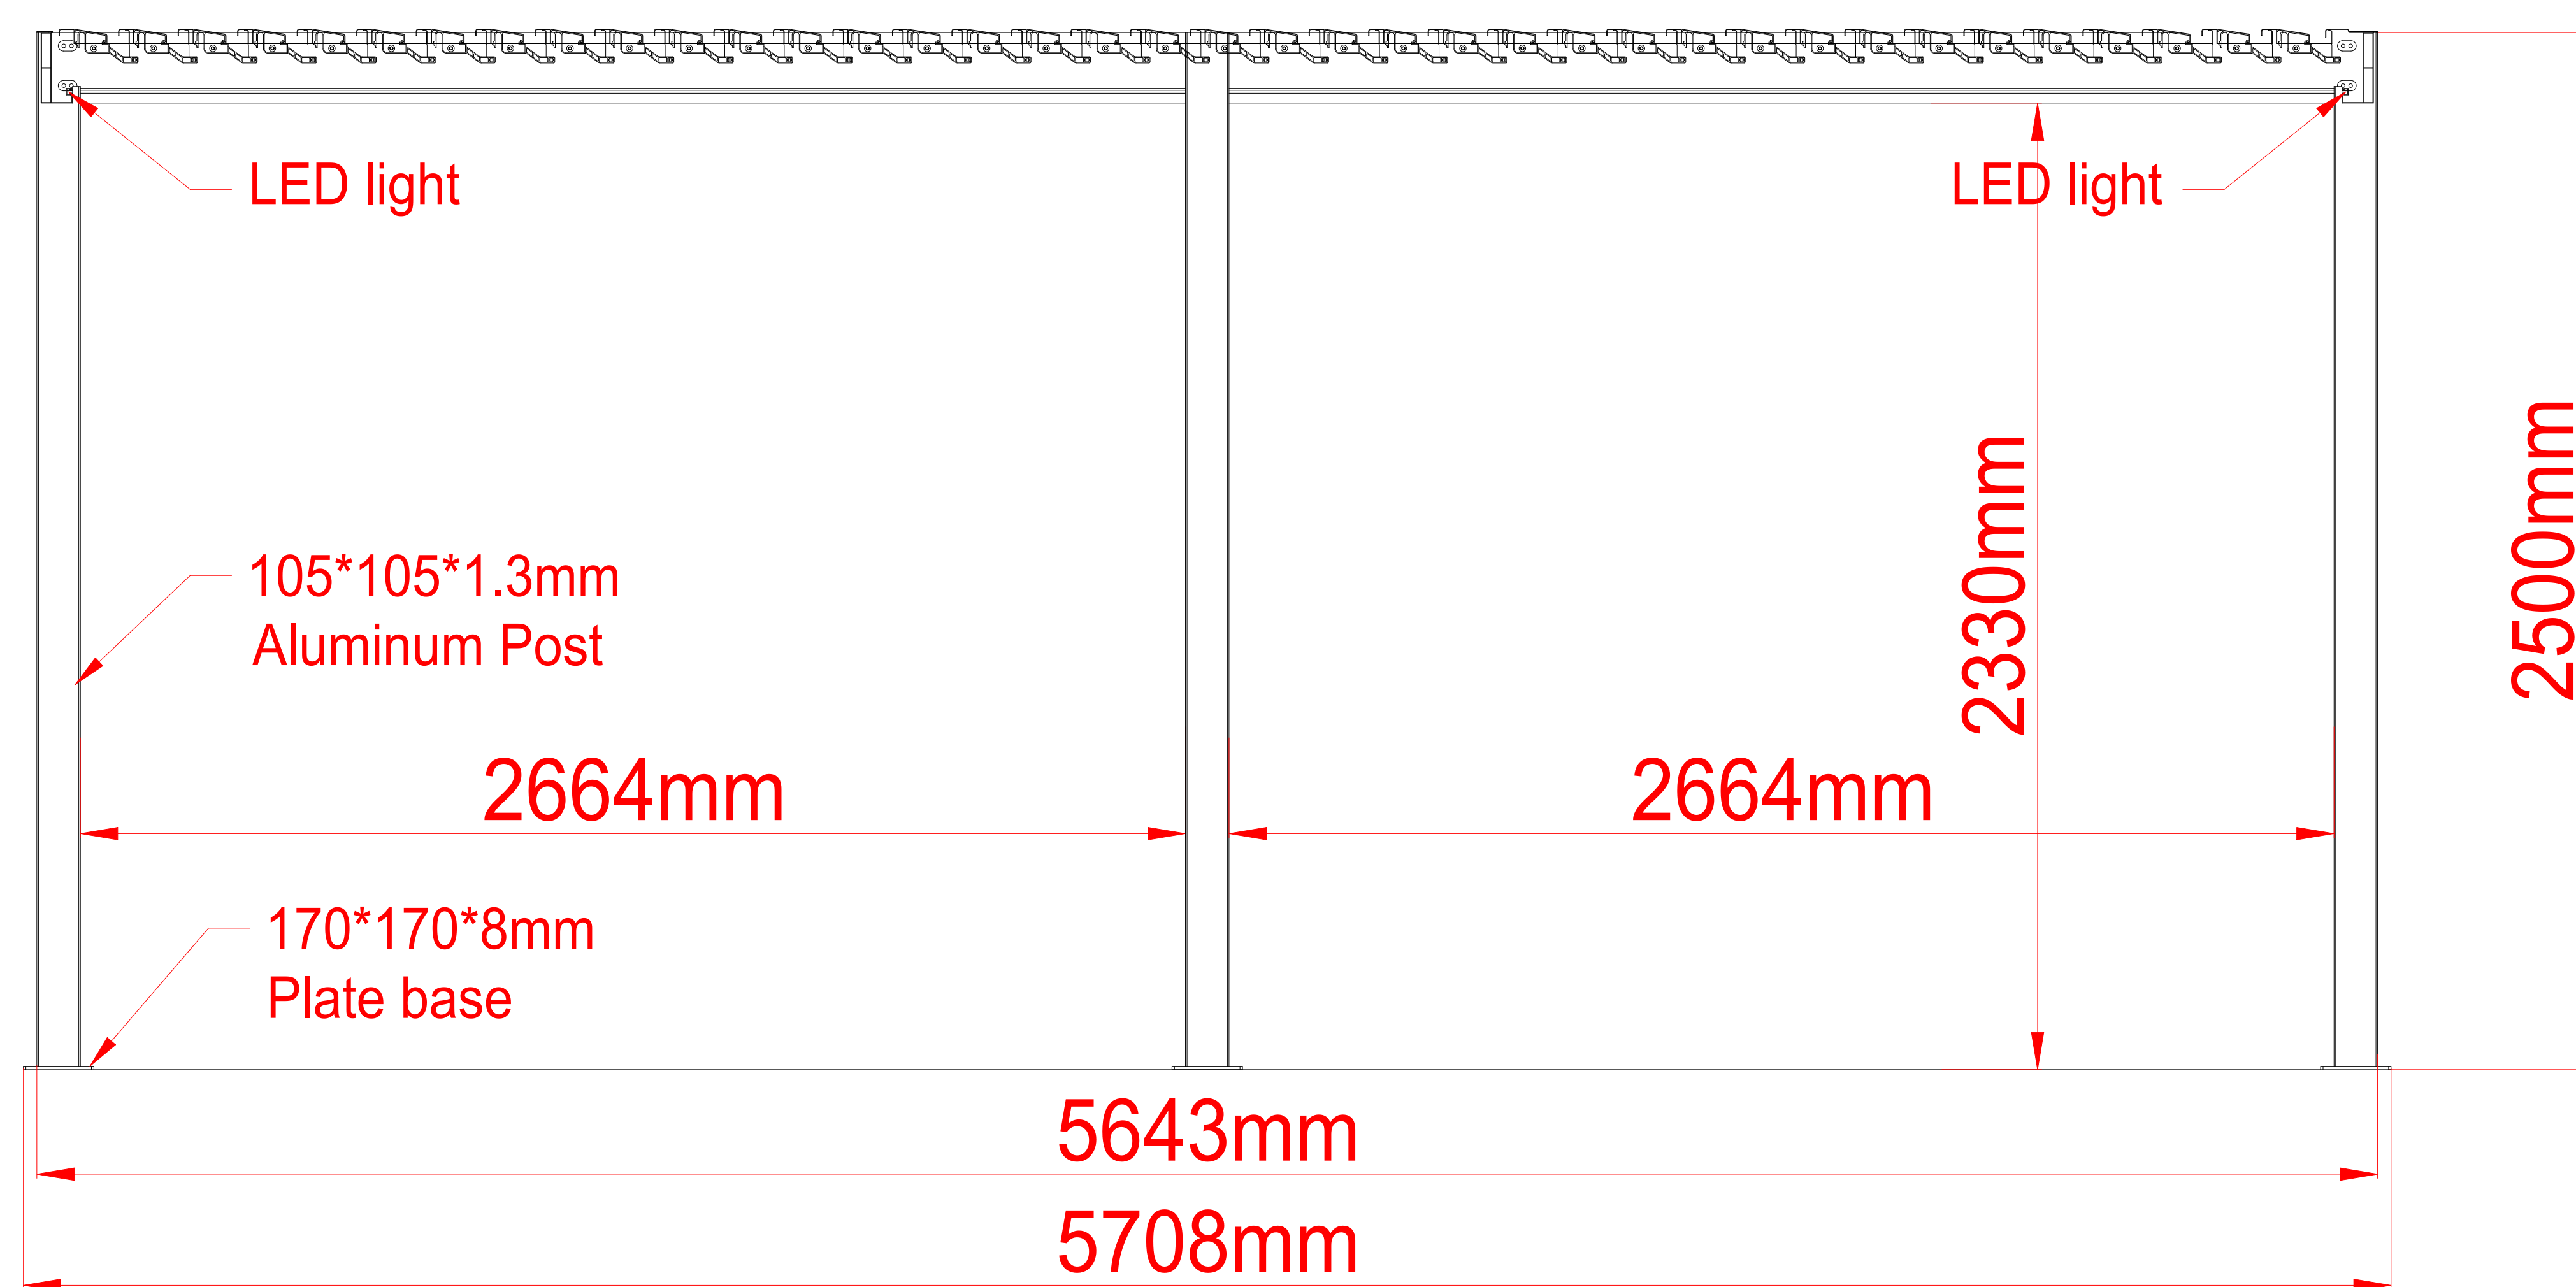

SPA SOLUTIONS
THE DREAM OF HAPPINESS

CLIENT

COORDINATOR

DESIGNER

Evan

DRAWING VERSION

V0

DATE

2024-01-12

SIGNATURE

NOTE: Pls double check the drawings before signing. The production is based on the signed drawings and no amendment is accepted during production.