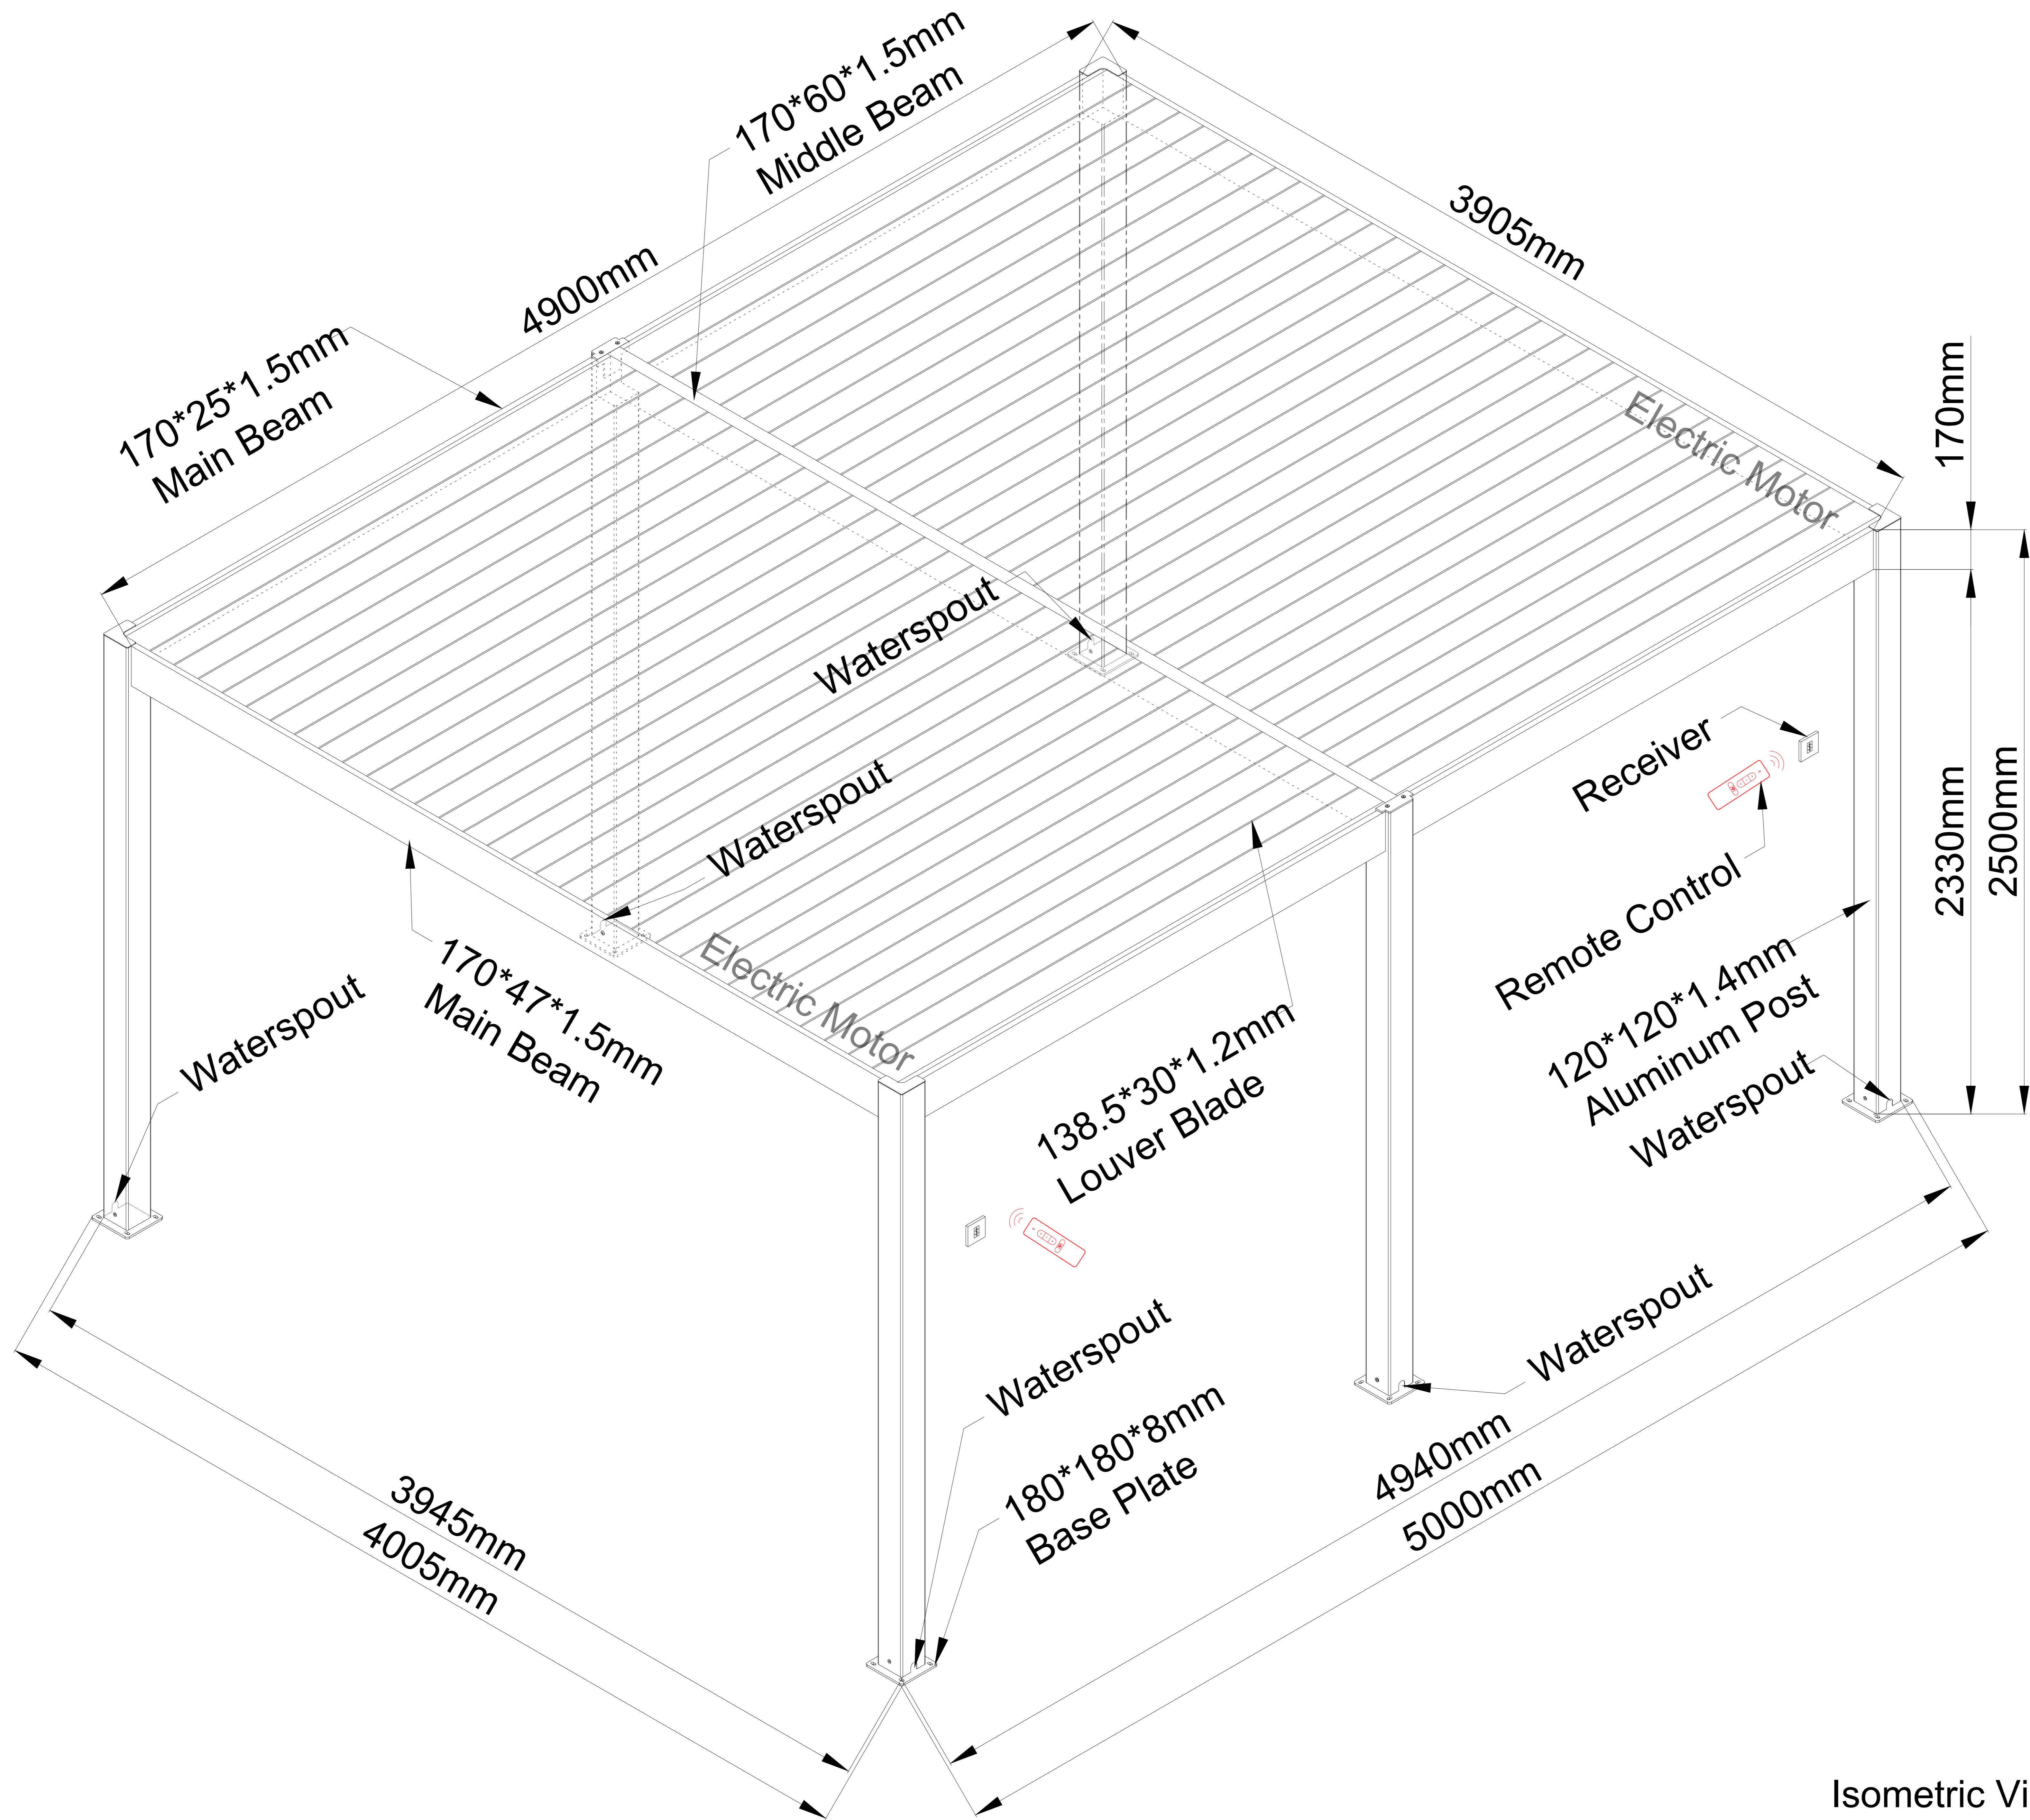

Motorized Pergo-X Sized 5000mm Length x 4000mm Projection x 2500mm Height

Isometric View

Motorized Pergo-X Sized 5000mm Length x 4000mm Projection x 2500mm Height