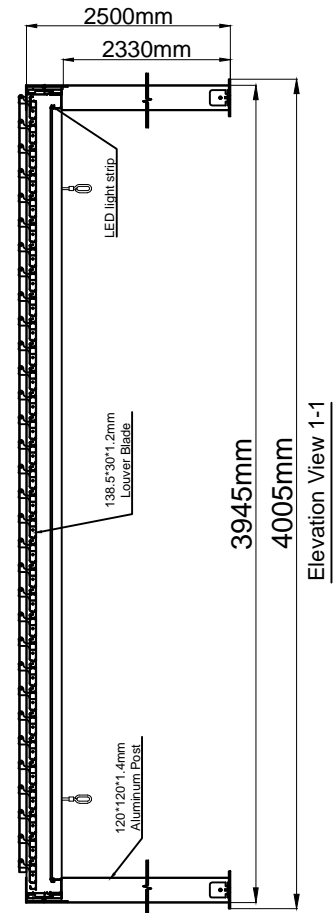

Manual Pergo-X Sized 4000mm Length x 4000mm Projection x 2500mm Height

Isometric View

SPA SOLUTION

CLIENT :

TITLE :

Sunshading & Waterproof Roof

JOB :

Standard Technical Detail

DRAWING NO. :

PergoX-220323CA-01

UNIT : mm

@ PAPER SIZE : A0

DESIGNER : Evan Lee

DRAWING DATE : 03/23/2022

COMMENTS :

Manual Pergo-X Sized 4000mm Length x 4000mm Projection x 2500mm Height

COMMENTS :

Manual Pergo-X Sized 4000mm Length x 4000mm Projection x 2500mm Height

SPA SOLUTION

CLIENT :

TITLE :

Sunshading & Waterproof Roof

JOB :

Standard Technical Detail

DRAWING NO.:

PergoX-220323CA-01

UNIT : mm

@ PAPER SIZE : A0

DESIGNER : *Evan Lee*

DRAWING DATE : 03/23/2022

COMMENTS :