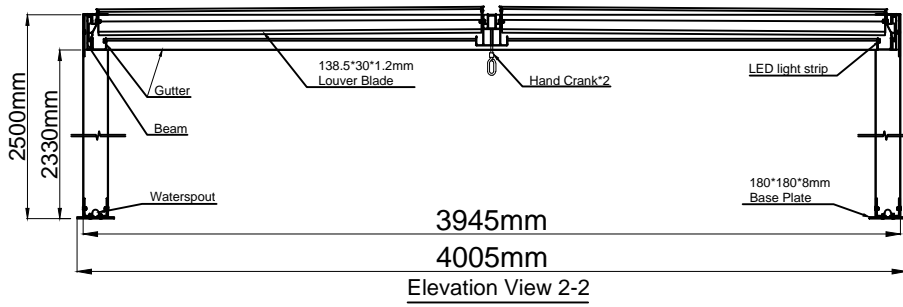

Manual Pergo-X Sized 4000mm Length x 4000mm Projection x 2500mm Height

Isometric View

SPA SOLUTION

CLIENT :

TITLE :

Sunshading & Waterproof Roof

JOB :

Standard Technical Detail

DRAWING NO. :

PergoX-220323CA-01

UNIT : mm

@ PAPER SIZE : A0

DESIGNER : Evan Lee

DRAWING DATE : 03/23/2022

COMMENTS :

Manual Pergo-X Sized 4000mm Length x 4000mm Projection x 2500mm Height

CLIENT :

SPA SOLUTION

TITLE :

Sunshading & Waterproof Roof

JOB :

Standard Technical Detail

DRAWING NO. :

PergoX-220323CA-01

COMMENTS :

Manual Pergo-X Sized 4000mm Length x 4000mm Projection x 2500mm Height

SPA SOLUTION

CLIENT :

TITLE :

Sunshading & Waterproof Roof

JOB :

Standard Technical Detail