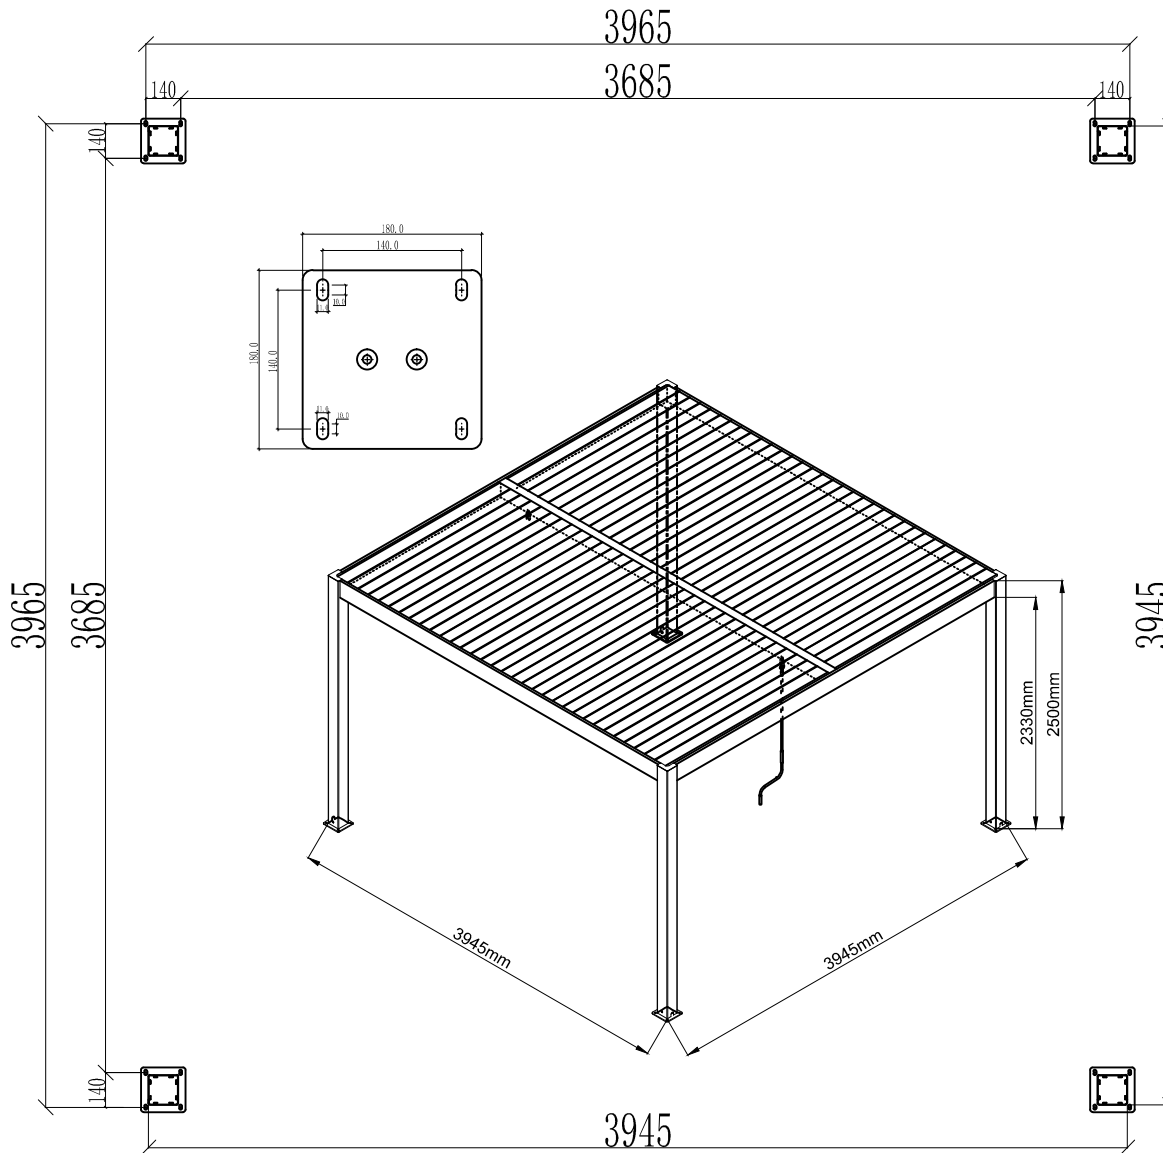

Manual Pergo-X Sized 4000mm Length x 4000mm Projection x 2500mm Height

Isometric View

SPA SOLUTION

CLIENT :

TITLE :

Sunshading & Waterproof Roof

JOB :

Standard Technical Detail

CLIENT :

SPA SOLUTION

TITLE :

Sunshading & Waterproof Roof

JOB :

Standard Technical Detail

DRAWING NO. :

PergoX-220323CA-01

COMMENTS :

Manual Pergo-X Sized 4000mm Length x 4000mm Projection x 2500mm Height

SPA SOLUTION

CLIENT :

TITLE :

Sunshading & Waterproof Roof

JOB :

Standard Technical Detail