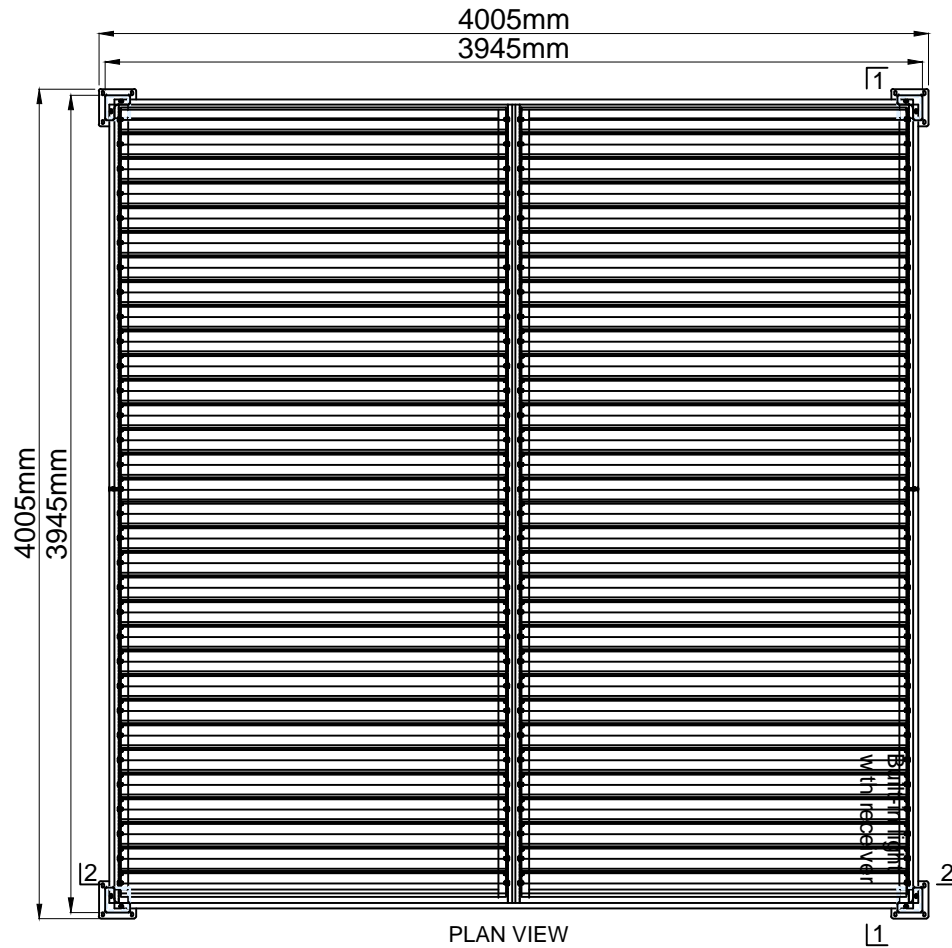

Manual Pergo-X Sized 4000mm Length x 4000mm Projection x 2500mm Height

Isometric View

SPA SOLUTION

CLIENT :

TITLE :

Sunshading & Waterproof Roof

JOB :

Standard Technical Detail

DRAWING NO. :

PergoX-220323CA-01

UNIT : mm

@ PAPER SIZE : A0

DESIGNER : Evan Lee

DRAWING DATE : 03/23/2022

COMMENTS :

Manual Pergo-X Sized 4000mm Length x 4000mm Projection x 2500mm Height

UNIT :

mm

@ PAPER SIZE :

A0

DESIGNER :

Evan Lee

DRAWING DATE :

03/23/2022

COMMENTS :

Manual Pergo-X Sized 4000mm Length x 4000mm Projection x 2500mm Height

SPA SOLUTION

CLIENT :

TITLE :

Sunshading & Waterproof Roof

JOB :

Standard Technical Detail