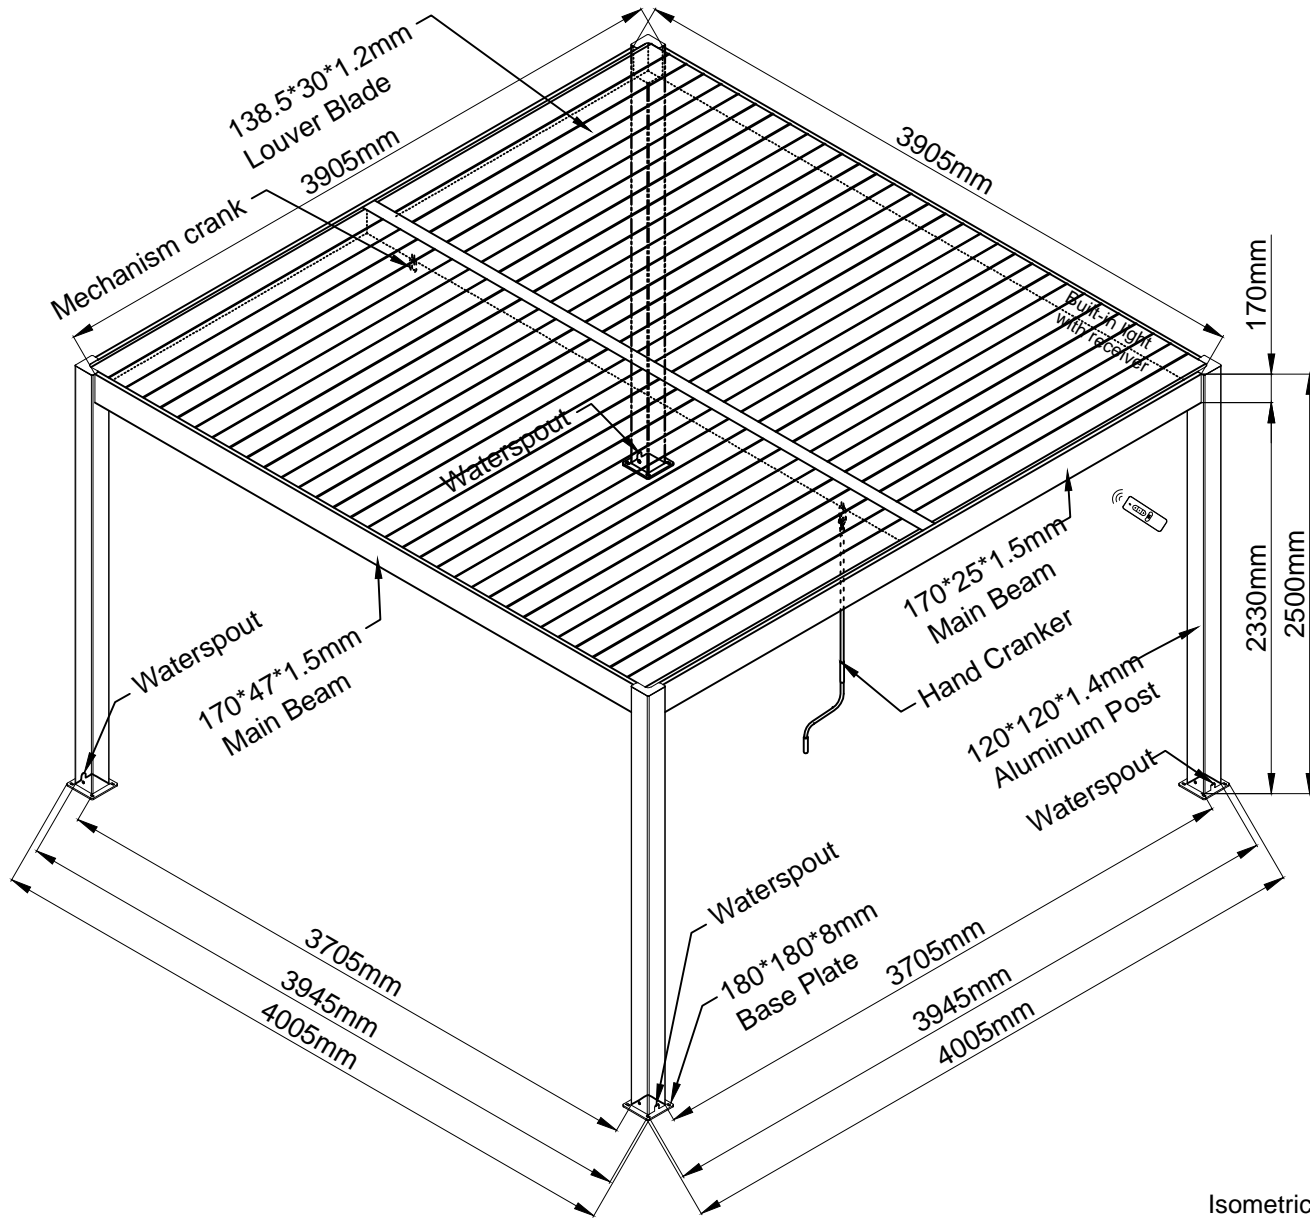

Manual Pergo-X Sized 4000mm Length x 4000mm Projection x 2500mm Height

Isometric View

SPA SOLUTION

CLIENT :

TITLE :

Sunshading & Waterproof Roof

JOB :

Standard Technical Detail

DRAWING NO. :

PergoX-220323CA-01

UNIT : mm

@ PAPER SIZE : A0

DESIGNER : Evan Lee

DRAWING DATE : 03/23/2022

COMMENTS :

Manual Pergo-X Sized 4000mm Length x 4000mm Projection x 2500mm Height

CLIENT :

SPA SOLUTION

TITLE :

Sunshading & Waterproof Roof

JOB :

Standard Technical Detail

DRAWING NO. :

PergoX-220323CA-01

COMMENTS :

Manual Pergo-X Sized 4000mm Length x 4000mm Projection x 2500mm Height

SPA SOLUTION

CLIENT :

TITLE :

Sunshading & Waterproof Roof

JOB :

Standard Technical Detail