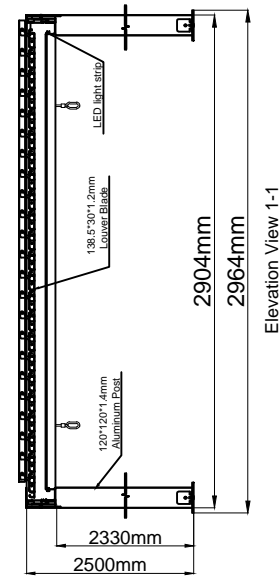

Manual Pergo-X Sized 6000mm Length x 3000mm Projection x 2500mm Height

Isometric View

SPA SOLUTION

CLIENT :

TITLE :

Sunshading & Waterproof Roof

JOB :

Standard Technical Detail

DRAWING NO.:

PergoX-220323CA-03

UNIT : mm

@ PAPER SIZE : A0

DESIGNER : Evan Lee

DRAWING DATE : 03/23/2022

COMMENTS :

Manual Pergo-X Sized 6000mm Length x 3000mm Projection x 2500mm Height

COMMENTS :

Aluminium louvres and opening roofs.

Manual Pergo-X Sized 6000mm Length x 3000mm Projection x 2500mm Height

SPA SOLUTION

CLIENT :

TITLE :

Sunshading & Waterproof Roof

JOB :

Standard Technical Detail

DRAWING NO. :

PergoX-220323CA-03

UNIT : mm

@ PAPER SIZE : A0

DESIGNER : *Evan Lee*

DRAWING DATE : 03/23/2022

COMMENTS :