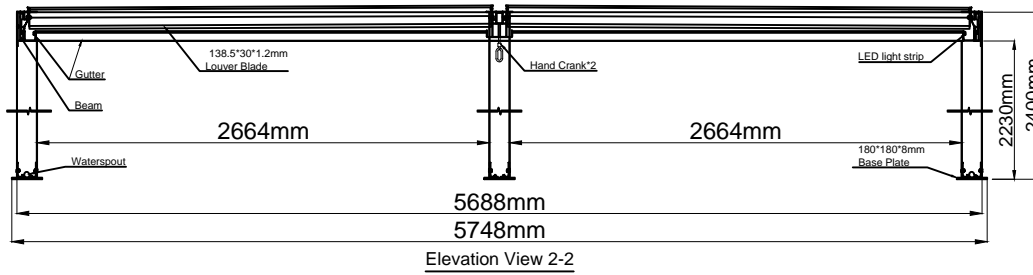

Manual Pergo-X Sized 6000mm Length x 3000mm Projection x 2500mm Height

Isometric View

SPA SOLUTION

CLIENT :

TITLE :

Sunshading & Waterproof Roof

JOB :

Standard Technical Detail

DRAWING NO.:

PergoX-220323CA-03

UNIT : mm

@ PAPER SIZE : A0

DESIGNER : Evan Lee

DRAWING DATE : 03/23/2022

COMMENTS :

Manual Pergo-X Sized 6000mm Length x 3000mm Projection x 2500mm Height

CLIENT :

SPA SOLUTION

TITLE :

Sunshading & Waterproof Roof

JOB :

Standard Technical Detail

DRAWING NO. :

PergoX-220323CA-03

COMMENTS :

Aluminium louvres and opening roofs.

Manual Pergo-X Sized 6000mm Length x 3000mm Projection x 2500mm Height

SPA SOLUTION

CLIENT :

TITLE :

Sunshading & Waterproof Roof

JOB :