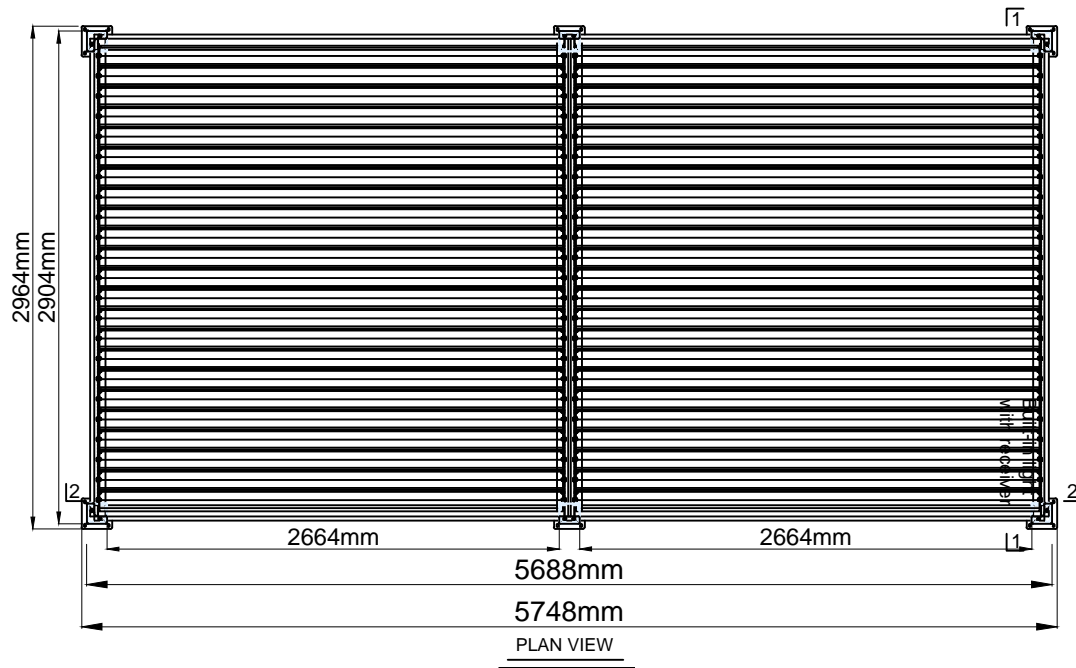

Manual Pergo-X Sized 6000mm Length x 3000mm Projection x 2500mm Height

Isometric View

SPA SOLUTION

CLIENT :

TITLE :

Sunshading & Waterproof Roof

JOB :

Standard Technical Detail

DRAWING NO.:

PergoX-220323CA-03

UNIT : mm

@ PAPER SIZE : A0

DESIGNER : Evan Lee

DRAWING DATE : 03/23/2022

COMMENTS :

Manual Pergo-X Sized 6000mm Length x 3000mm Projection x 2500mm Height

CLIENT :

SPA SOLUTION

TITLE :

Sunshading & Waterproof Roof

JOB :

Standard Technical Detail

DRAWING NO. :

PergoX-220323CA-03

COMMENTS :

Aluminium louvres and opening roofs.

Manual Pergo-X Sized 6000mm Length x 3000mm Projection x 2500mm Height

SPA SOLUTION

CLIENT :

TITLE :

Sunshading & Waterproof Roof

JOB :