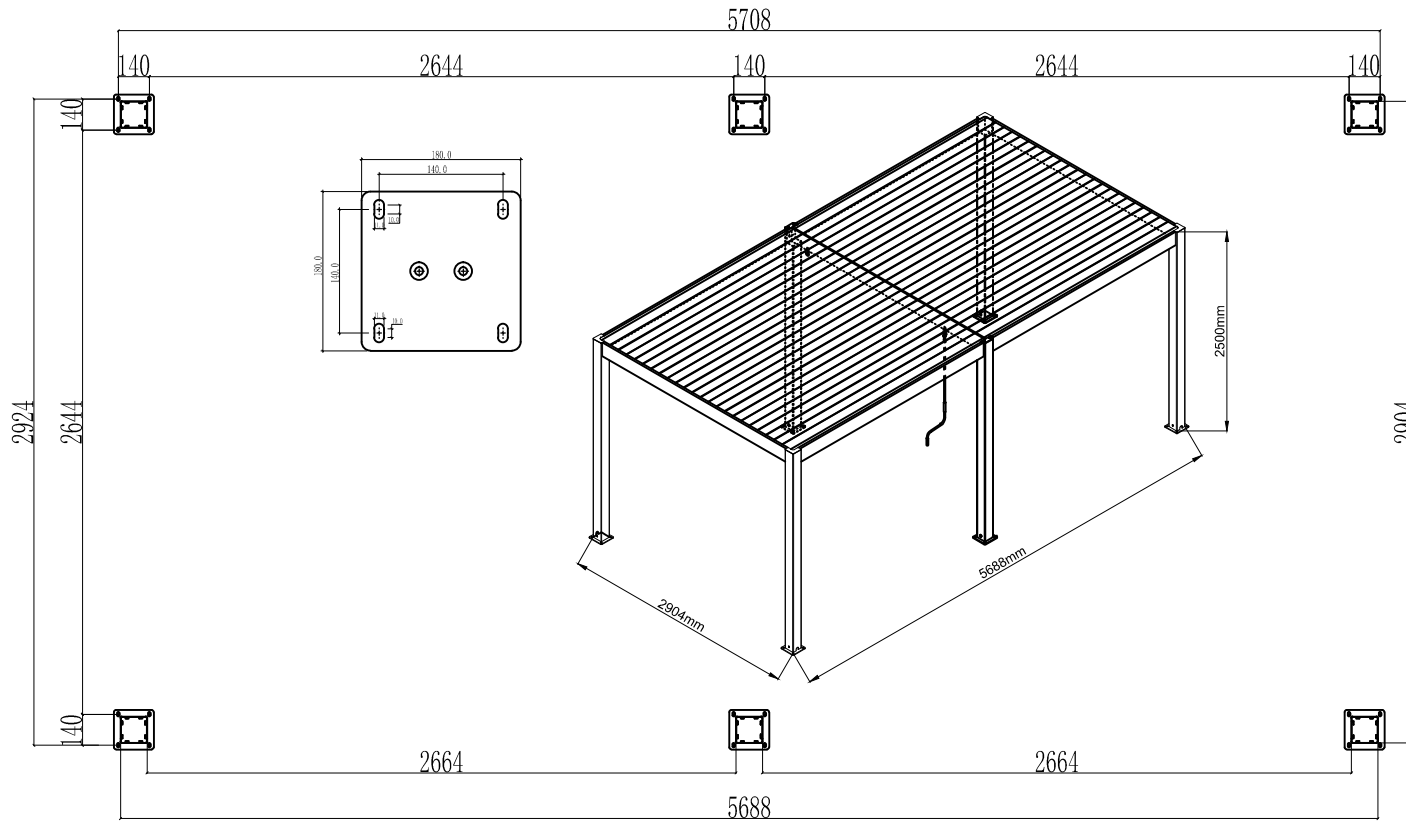

Manual Pergo-X Sized 6000mm Length x 3000mm Projection x 2500mm Height

Isometric View

SPA SOLUTION

CLIENT :

TITLE :

Sunshading & Waterproof Roof

JOB :

Standard Technical Detail

CLIENT :

SPA SOLUTION

TITLE :

Sunshading & Waterproof Roof

JOB :

Standard Technical Detail

DRAWING NO. :

PergoX-220323CA-03

COMMENTS :

Aluminium louvres and opening roofs.

Manual Pergo-X Sized 6000mm Length x 3000mm Projection x 2500mm Height

SPA SOLUTION

CLIENT :

TITLE :

Sunshading & Waterproof Roof

JOB :