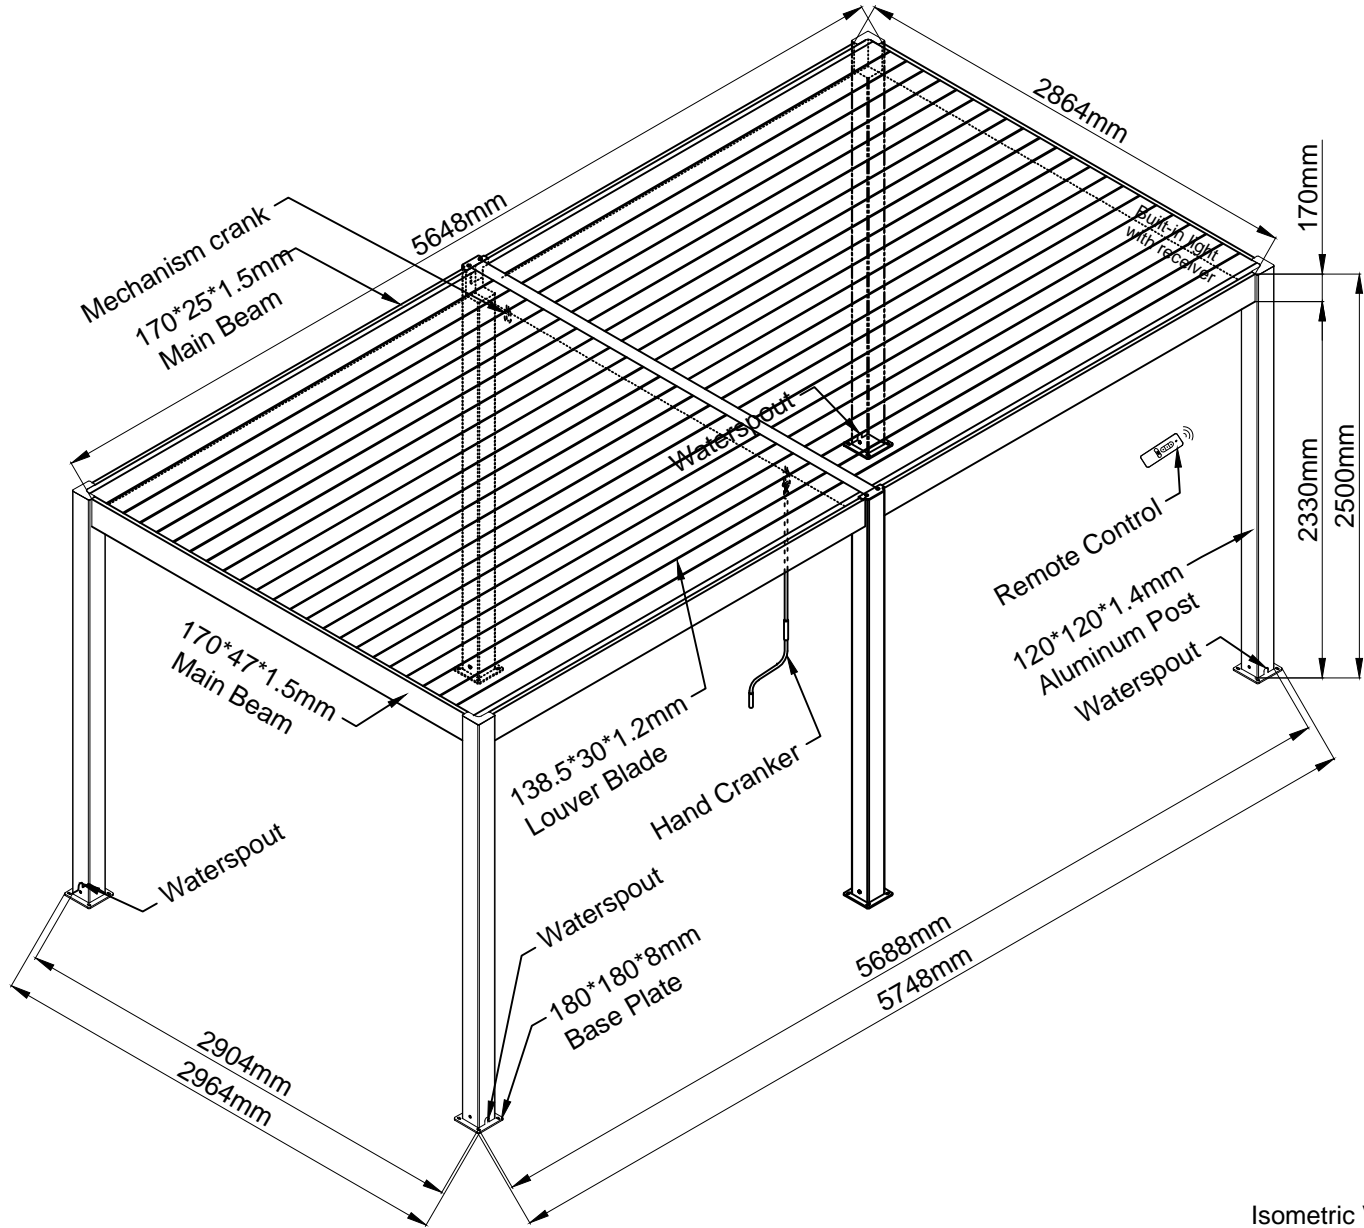

Manual Pergo-X Sized 6000mm Length x 3000mm Projection x 2500mm Height

Isometric View

SPA SOLUTION

CLIENT :

TITLE :

Sunshading & Waterproof Roof

JOB :

Standard Technical Detail

DRAWING NO.:

PergoX-220323CA-03

UNIT : mm

@ PAPER SIZE : A0

DESIGNER : Evan Lee

DRAWING DATE : 03/23/2022

COMMENTS :

Manual Pergo-X Sized 6000mm Length x 3000mm Projection x 2500mm Height

CLIENT :

SPA SOLUTION

TITLE :

Sunshading & Waterproof Roof

JOB :

Standard Technical Detail

DRAWING NO. :

PergoX-220323CA-03

COMMENTS :

Aluminium louvres and opening roofs.

Manual Pergo-X Sized 6000mm Length x 3000mm Projection x 2500mm Height

SPA SOLUTION

CLIENT :

TITLE :

Sunshading & Waterproof Roof

JOB :