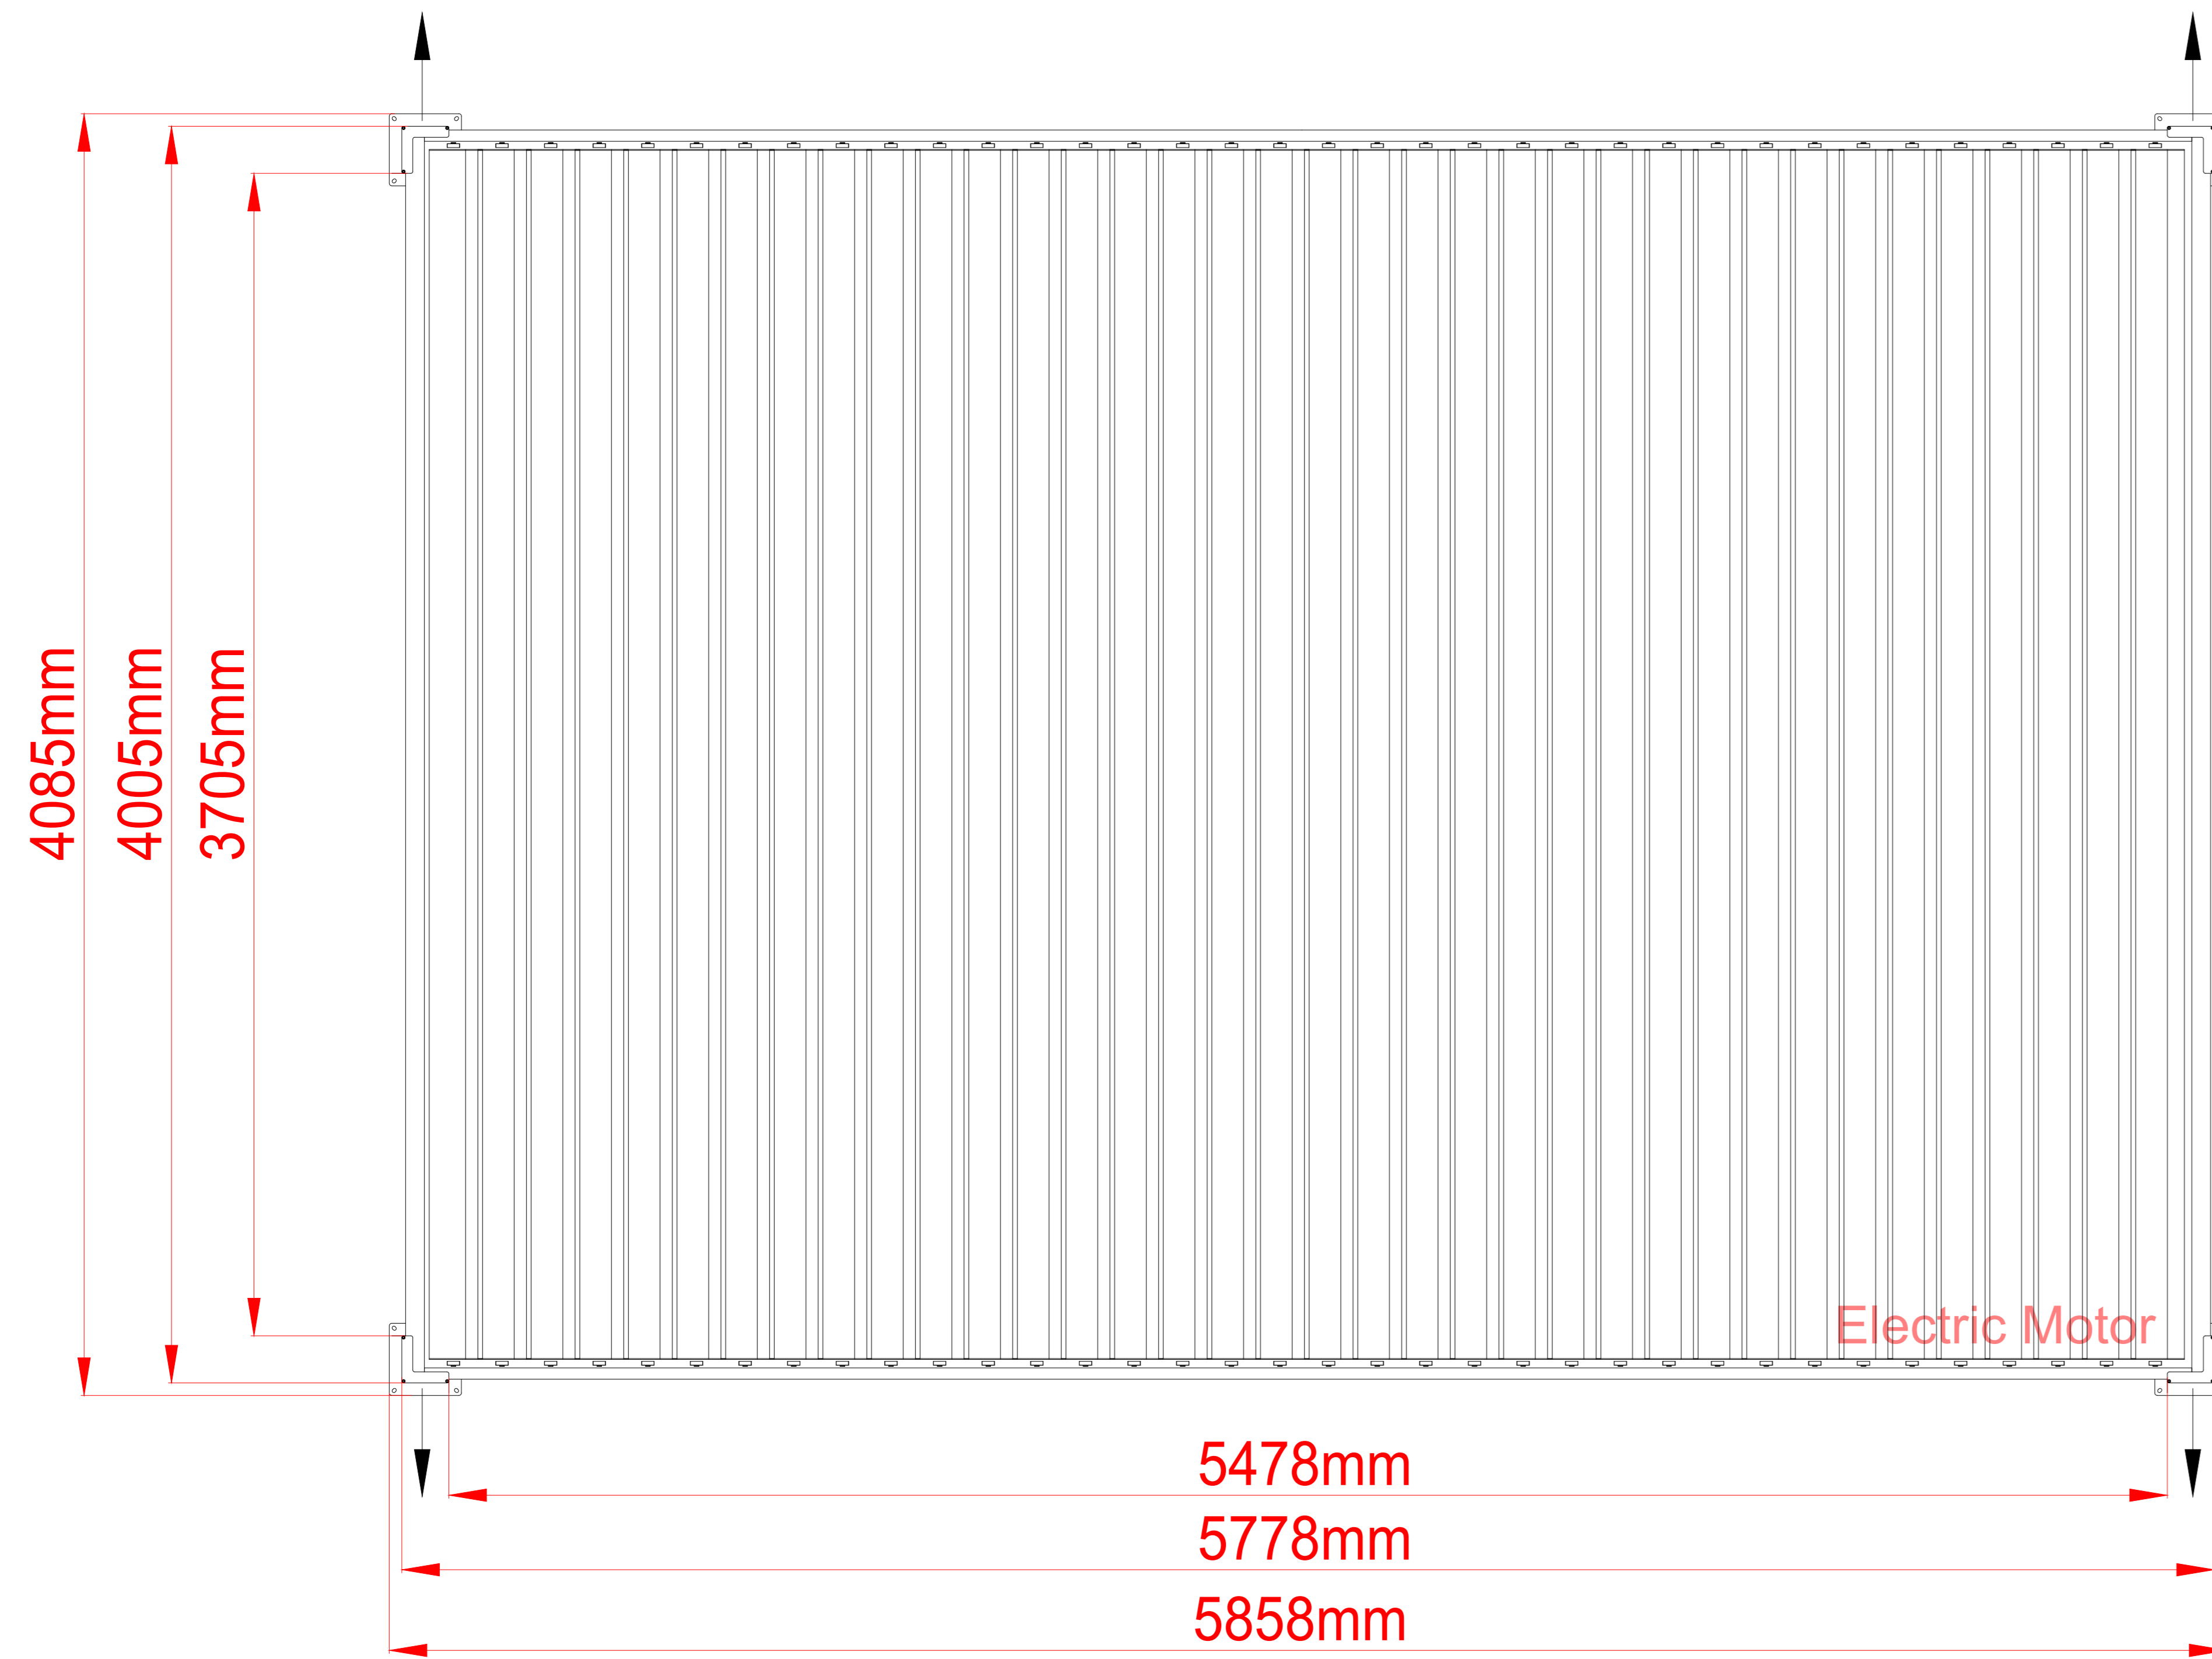

# Motorized SkyMax Ultra Sized 4085mm x 5858mm x 2520mm

**ISOMETRIC VIEW**

**SPA SOLUTIONS**  
THE DREAM OF HAPPINESS

SPA SOLUTIONS GMBH

CLIENT :

TITLE :

Sunshading & Waterproof Roof

JOB :

Standard Technical Detail

DRAWING NO.:

UNIT :

mm

@ PAPER SIZE :

A0

DESIGNER :

Dylan

# Motorized SkyMax Ultra Sized 4085mm x 5858mm x 2520mm

PLAN VIEW

ELEVATION VIEW

ELEVATION VIEW

SPA SOLUTIONS  
THE DREAM OF HAPPINESS

SPA SOLUTIONS GMBH

CLIENT :

TITLE :

# Motorized SkyMax Ultra Sized 4085mm x 5858mm x 2520mm

SPA SOLUTIONS GMBH

CLIENT :

TITLE :

Sunshading & Waterproof Roof

JOB :

Standard Technical Detail

DRAWING NO.: