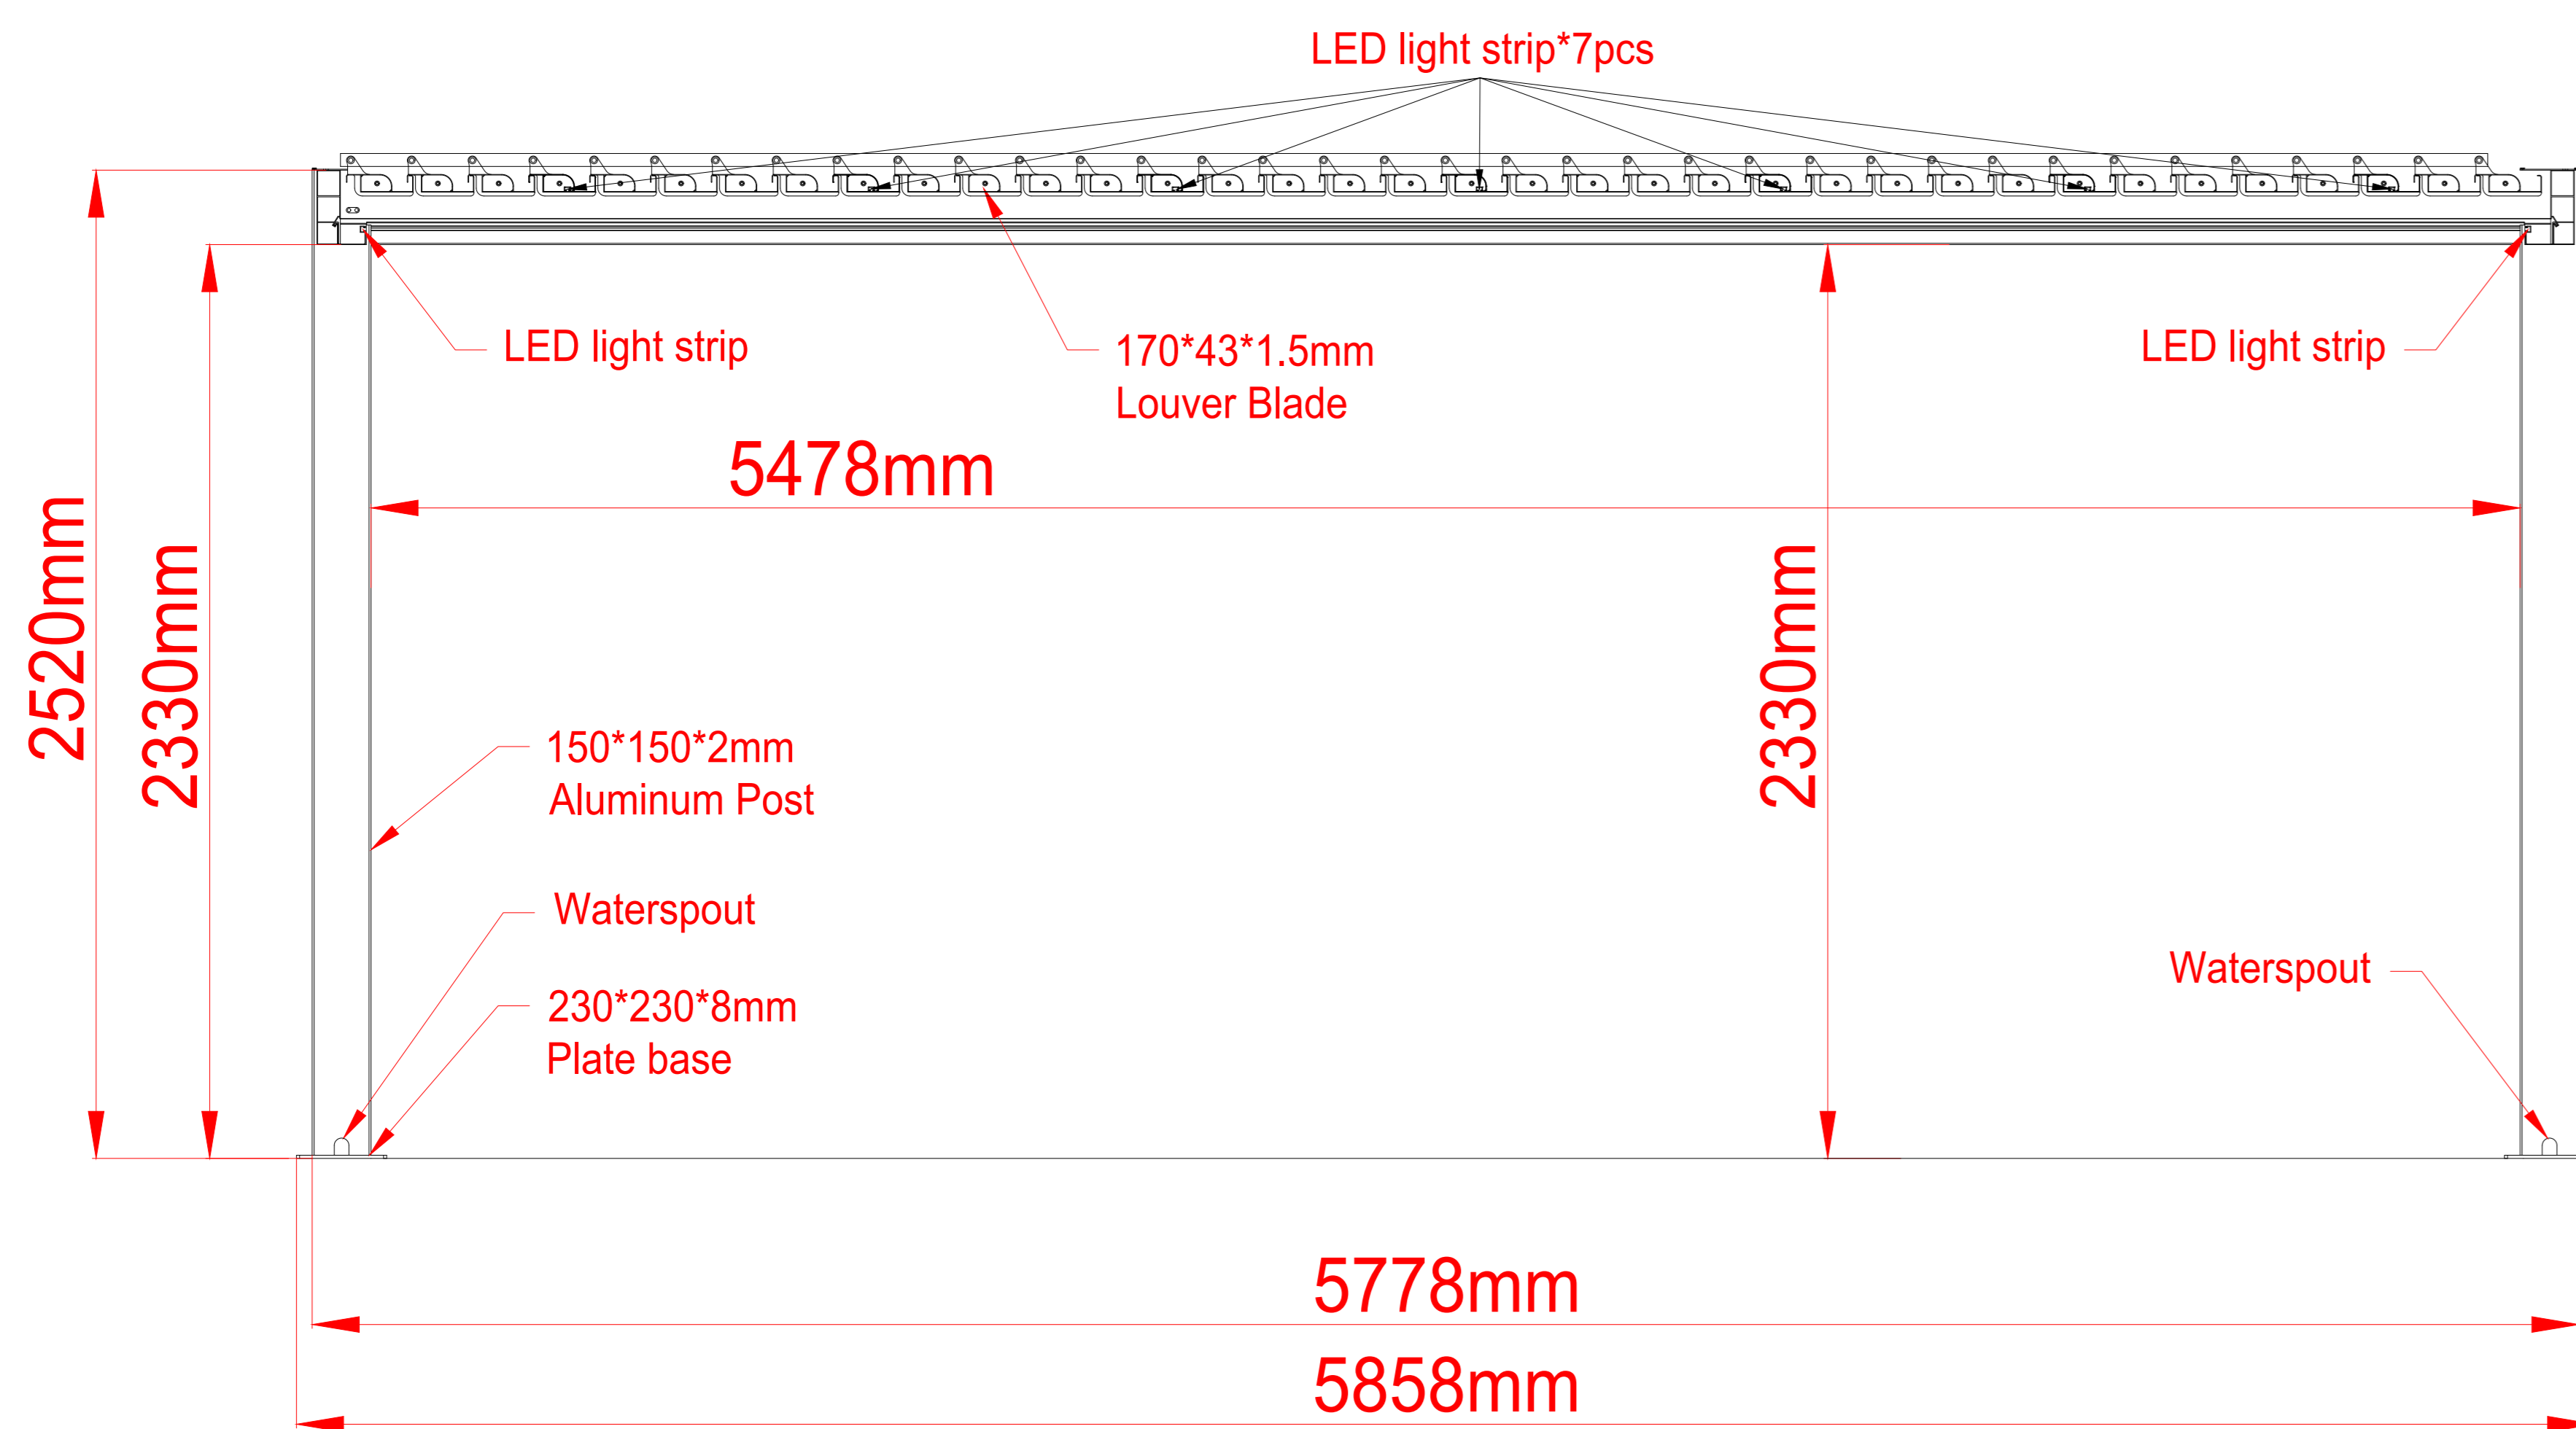

# Motorized SkyMax Ultra Sized 4085mm x 5858mm x 2520mm

**ISOMETRIC VIEW**

**SPA SOLUTIONS**  
THE DREAM OF HAPPINESS

SPA SOLUTIONS GMBH

CLIENT :

TITLE :

Sunshading & Waterproof Roof

JOB :

# Motorized SkyMax Ultra Sized 4085mm x 5858mm x 2520mm

PLAN VIEW

ELEVATION VIEW

ELEVATION VIEW

SPA SOLUTIONS  
THE DREAM OF HAPPINESS

SPA SOLUTIONS GMBH

CLIENT :

TITLE :

Sunshading & Waterproof Roof

JOB :

Standard Technical Detail

DRAWING NO.:

UNIT :

mm

@ PAPER SIZE :

A0

# Motorized SkyMax Ultra Sized 4085mm x 5858mm x 2520mm

SPA SOLUTIONS GMBH

CLIENT :

TITLE :

Sunshading & Waterproof Roof

JOB :

Standard Technical Detail

DRAWING NO.: