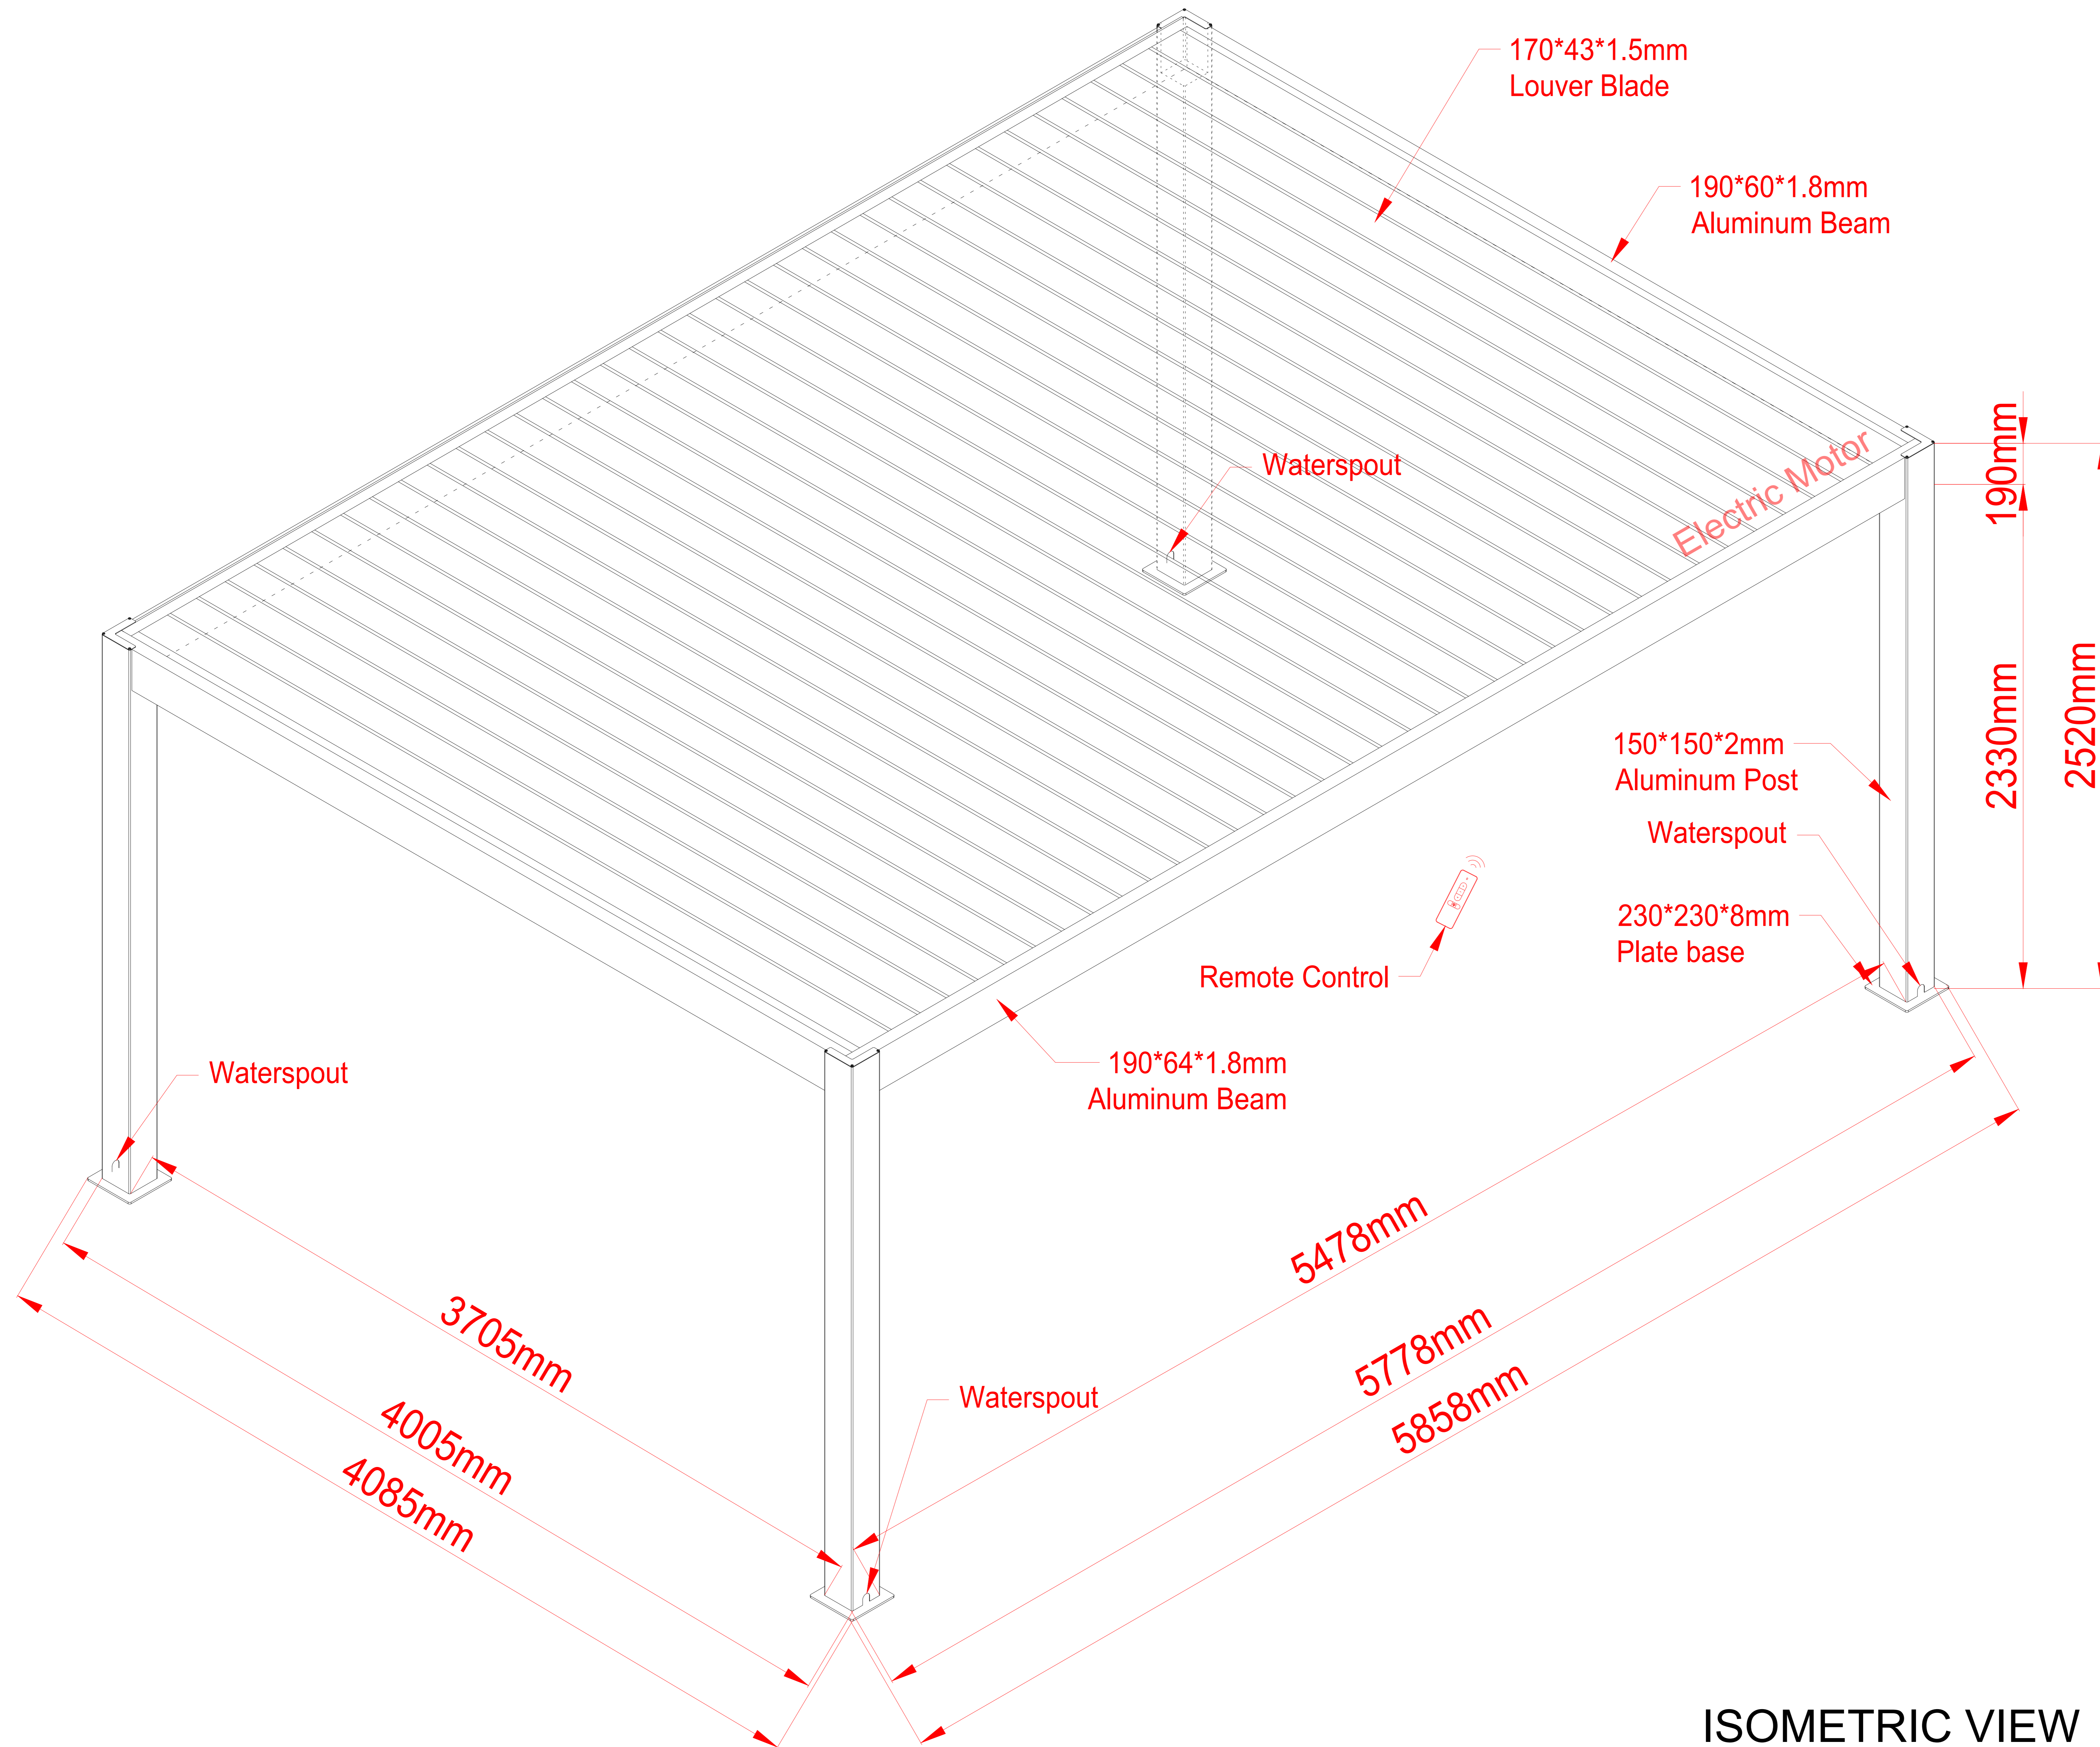

# Motorized SkyMax Ultra Sized 4085mm x 5858mm x 2520mm

**ISOMETRIC VIEW**

**SPA SOLUTIONS**  
THE DREAM OF HAPPINESS

SPA SOLUTIONS GMBH

CLIENT :

TITLE :

Sunshading & Waterproof Roof

JOB :

# Motorized SkyMax Ultra Sized 4085mm x 5858mm x 2520mm

PLAN VIEW

ELEVATION VIEW

ELEVATION VIEW

SPA SOLUTIONS  
THE DREAM OF HAPPINESS

SPA SOLUTIONS GMBH

CLIENT :

TITLE :

Sunshading & Waterproof Roof

JOB :

Standard Technical Detail

DRAWING NO.:

UNIT :

mm

@ PAPER SIZE :

A0

# Motorized SkyMax Ultra Sized 4085mm x 5858mm x 2520mm

SPA SOLUTIONS GMBH

CLIENT :

TITLE :

Sunshading & Waterproof Roof

JOB :

Standard Technical Detail

DRAWING NO.: