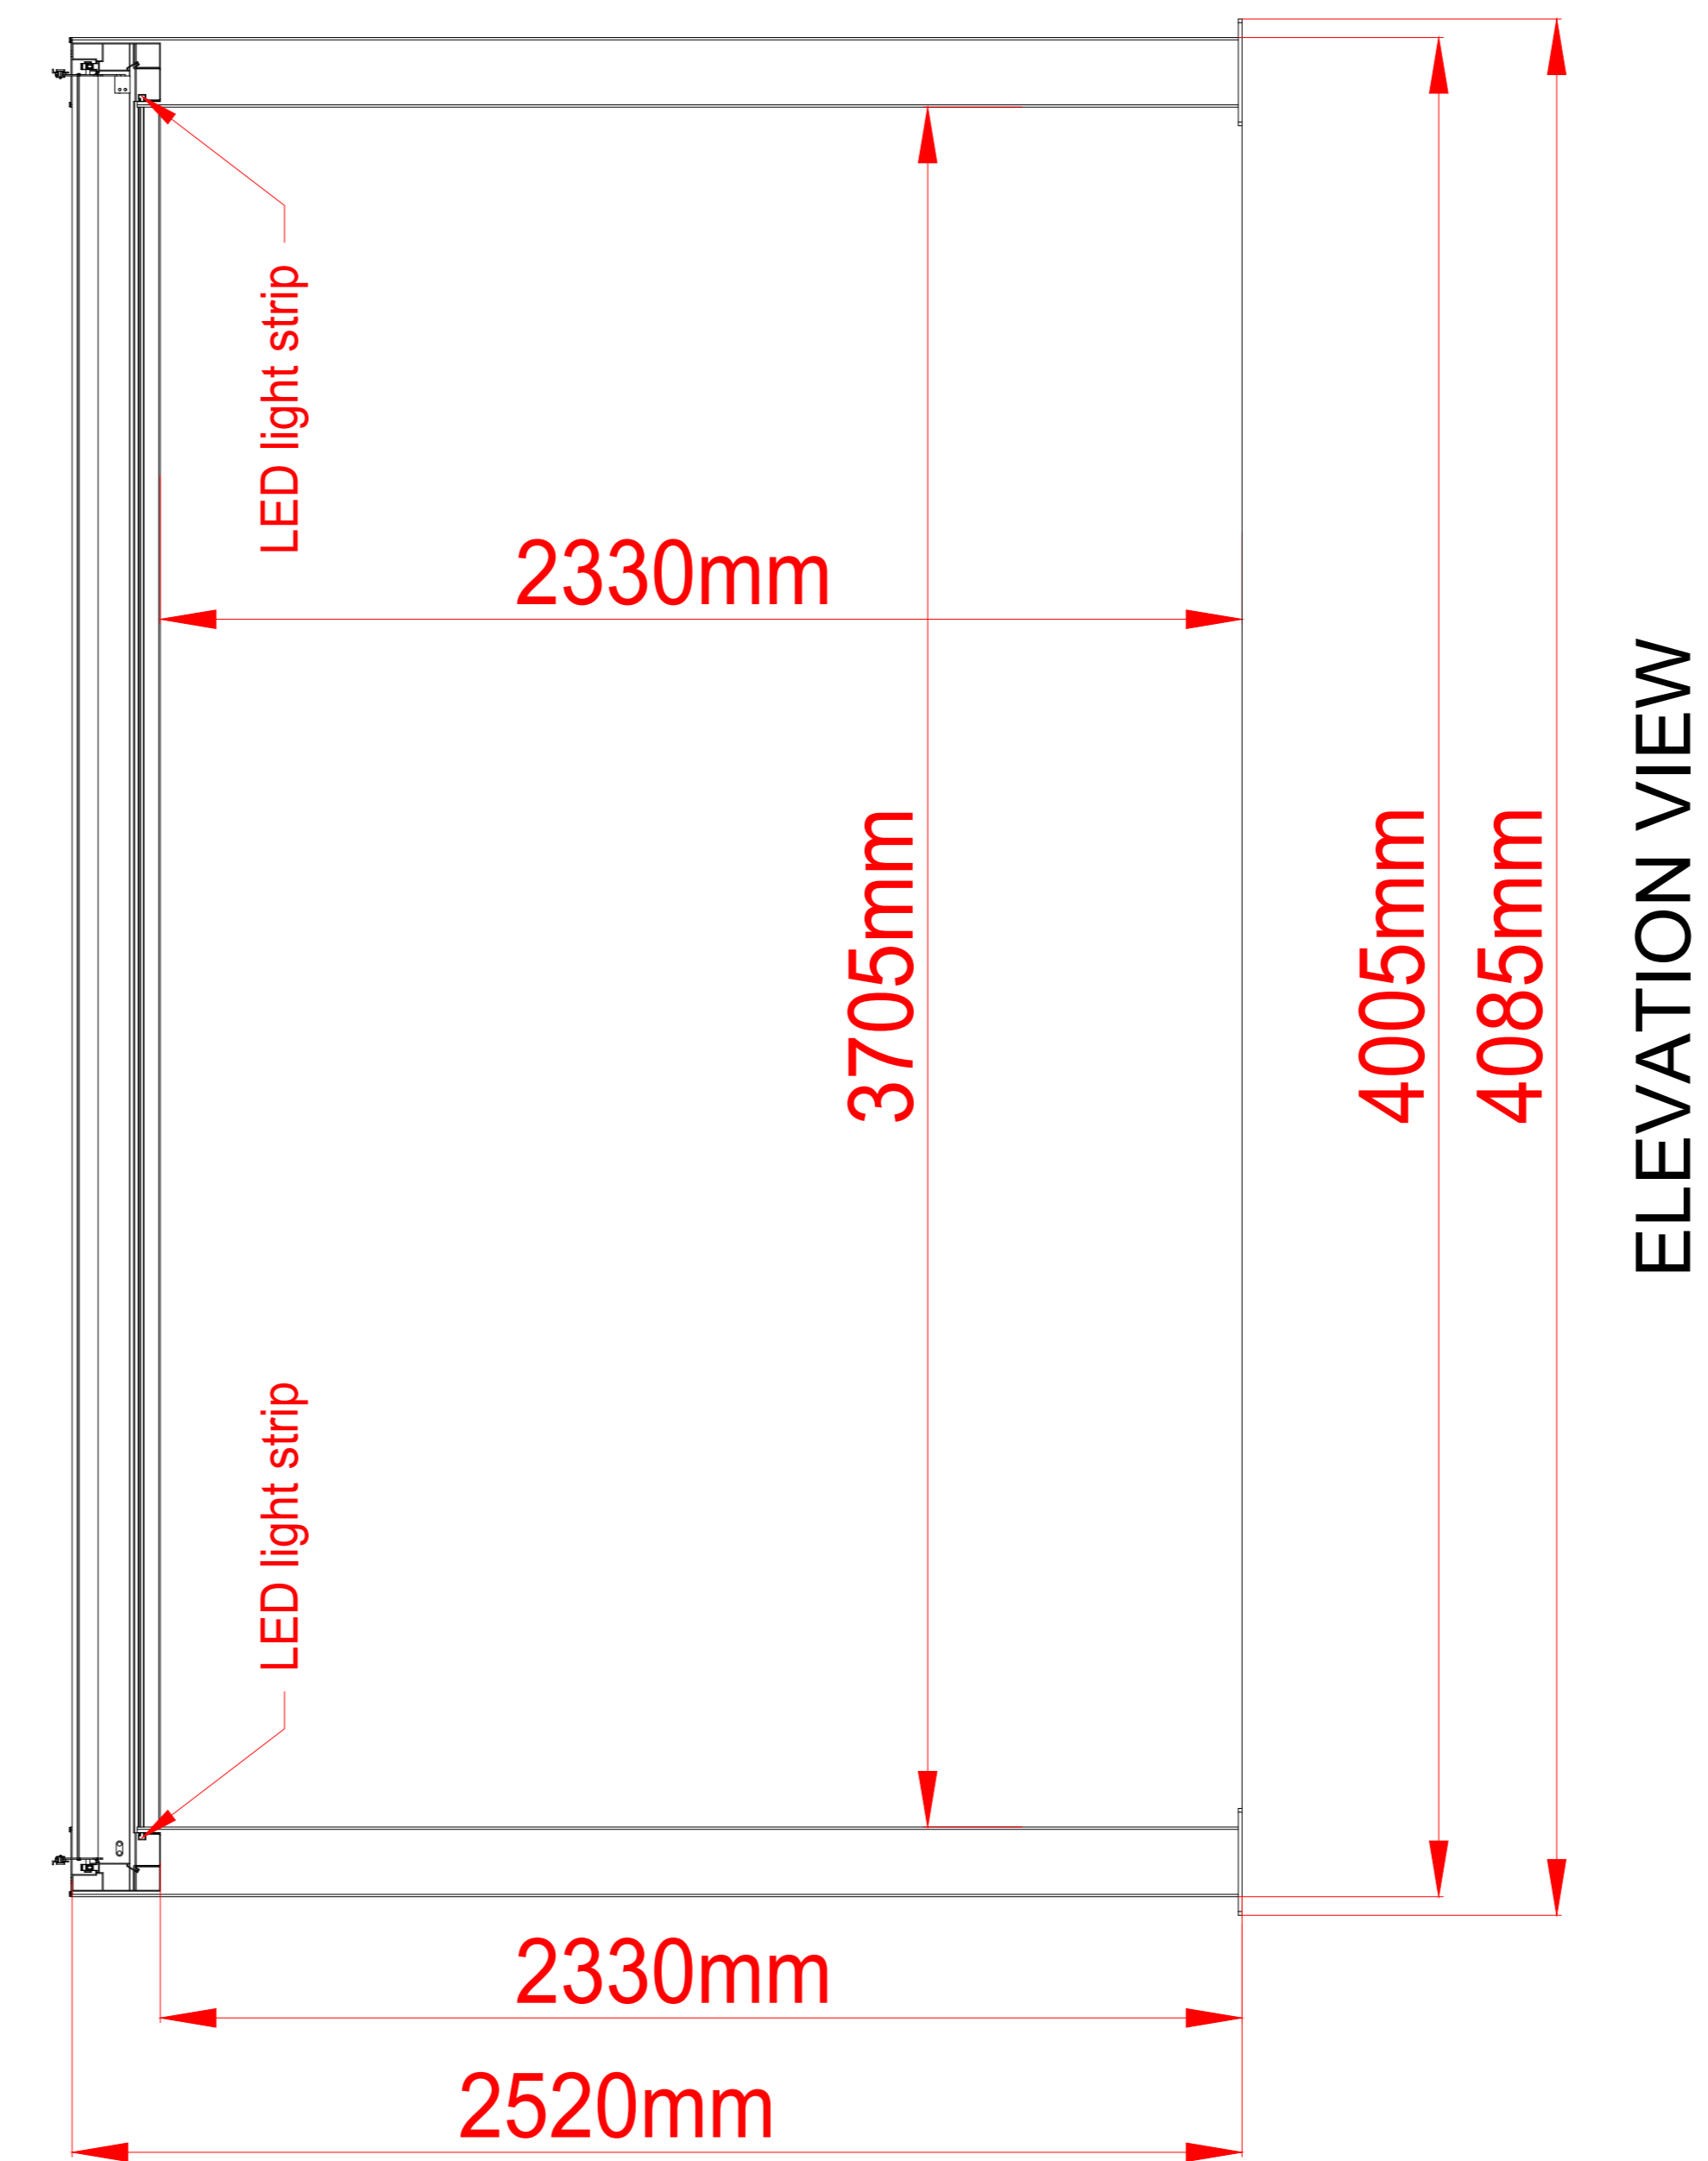

Standard Technical Detail

DRAWING NO.:

UNIT :

mm

@ PAPER SIZE :

A0

DESIGNER :

Dylan

# Motorized SkyMax Ultra Sized 4085mm x 5858mm x 2520mm

PLAN VIEW

ELEVATION VIEW

ELEVATION VIEW

SPA SOLUTIONS  
THE DREAM OF HAPPINESS

SPA SOLUTIONS GMBH

CLIENT :

TITLE :

Sunshading & Waterproof Roof

JOB :

Standard Technical Detail

DRAWING NO.:

UNIT :

mm

@ PAPER SIZE :

A0

# Motorized SkyMax Ultra Sized 4085mm x 5858mm x 2520mm

SPA SOLUTIONS GMBH

CLIENT :

TITLE :

Sunshading & Waterproof Roof

JOB :

Standard Technical Detail

DRAWING NO.: