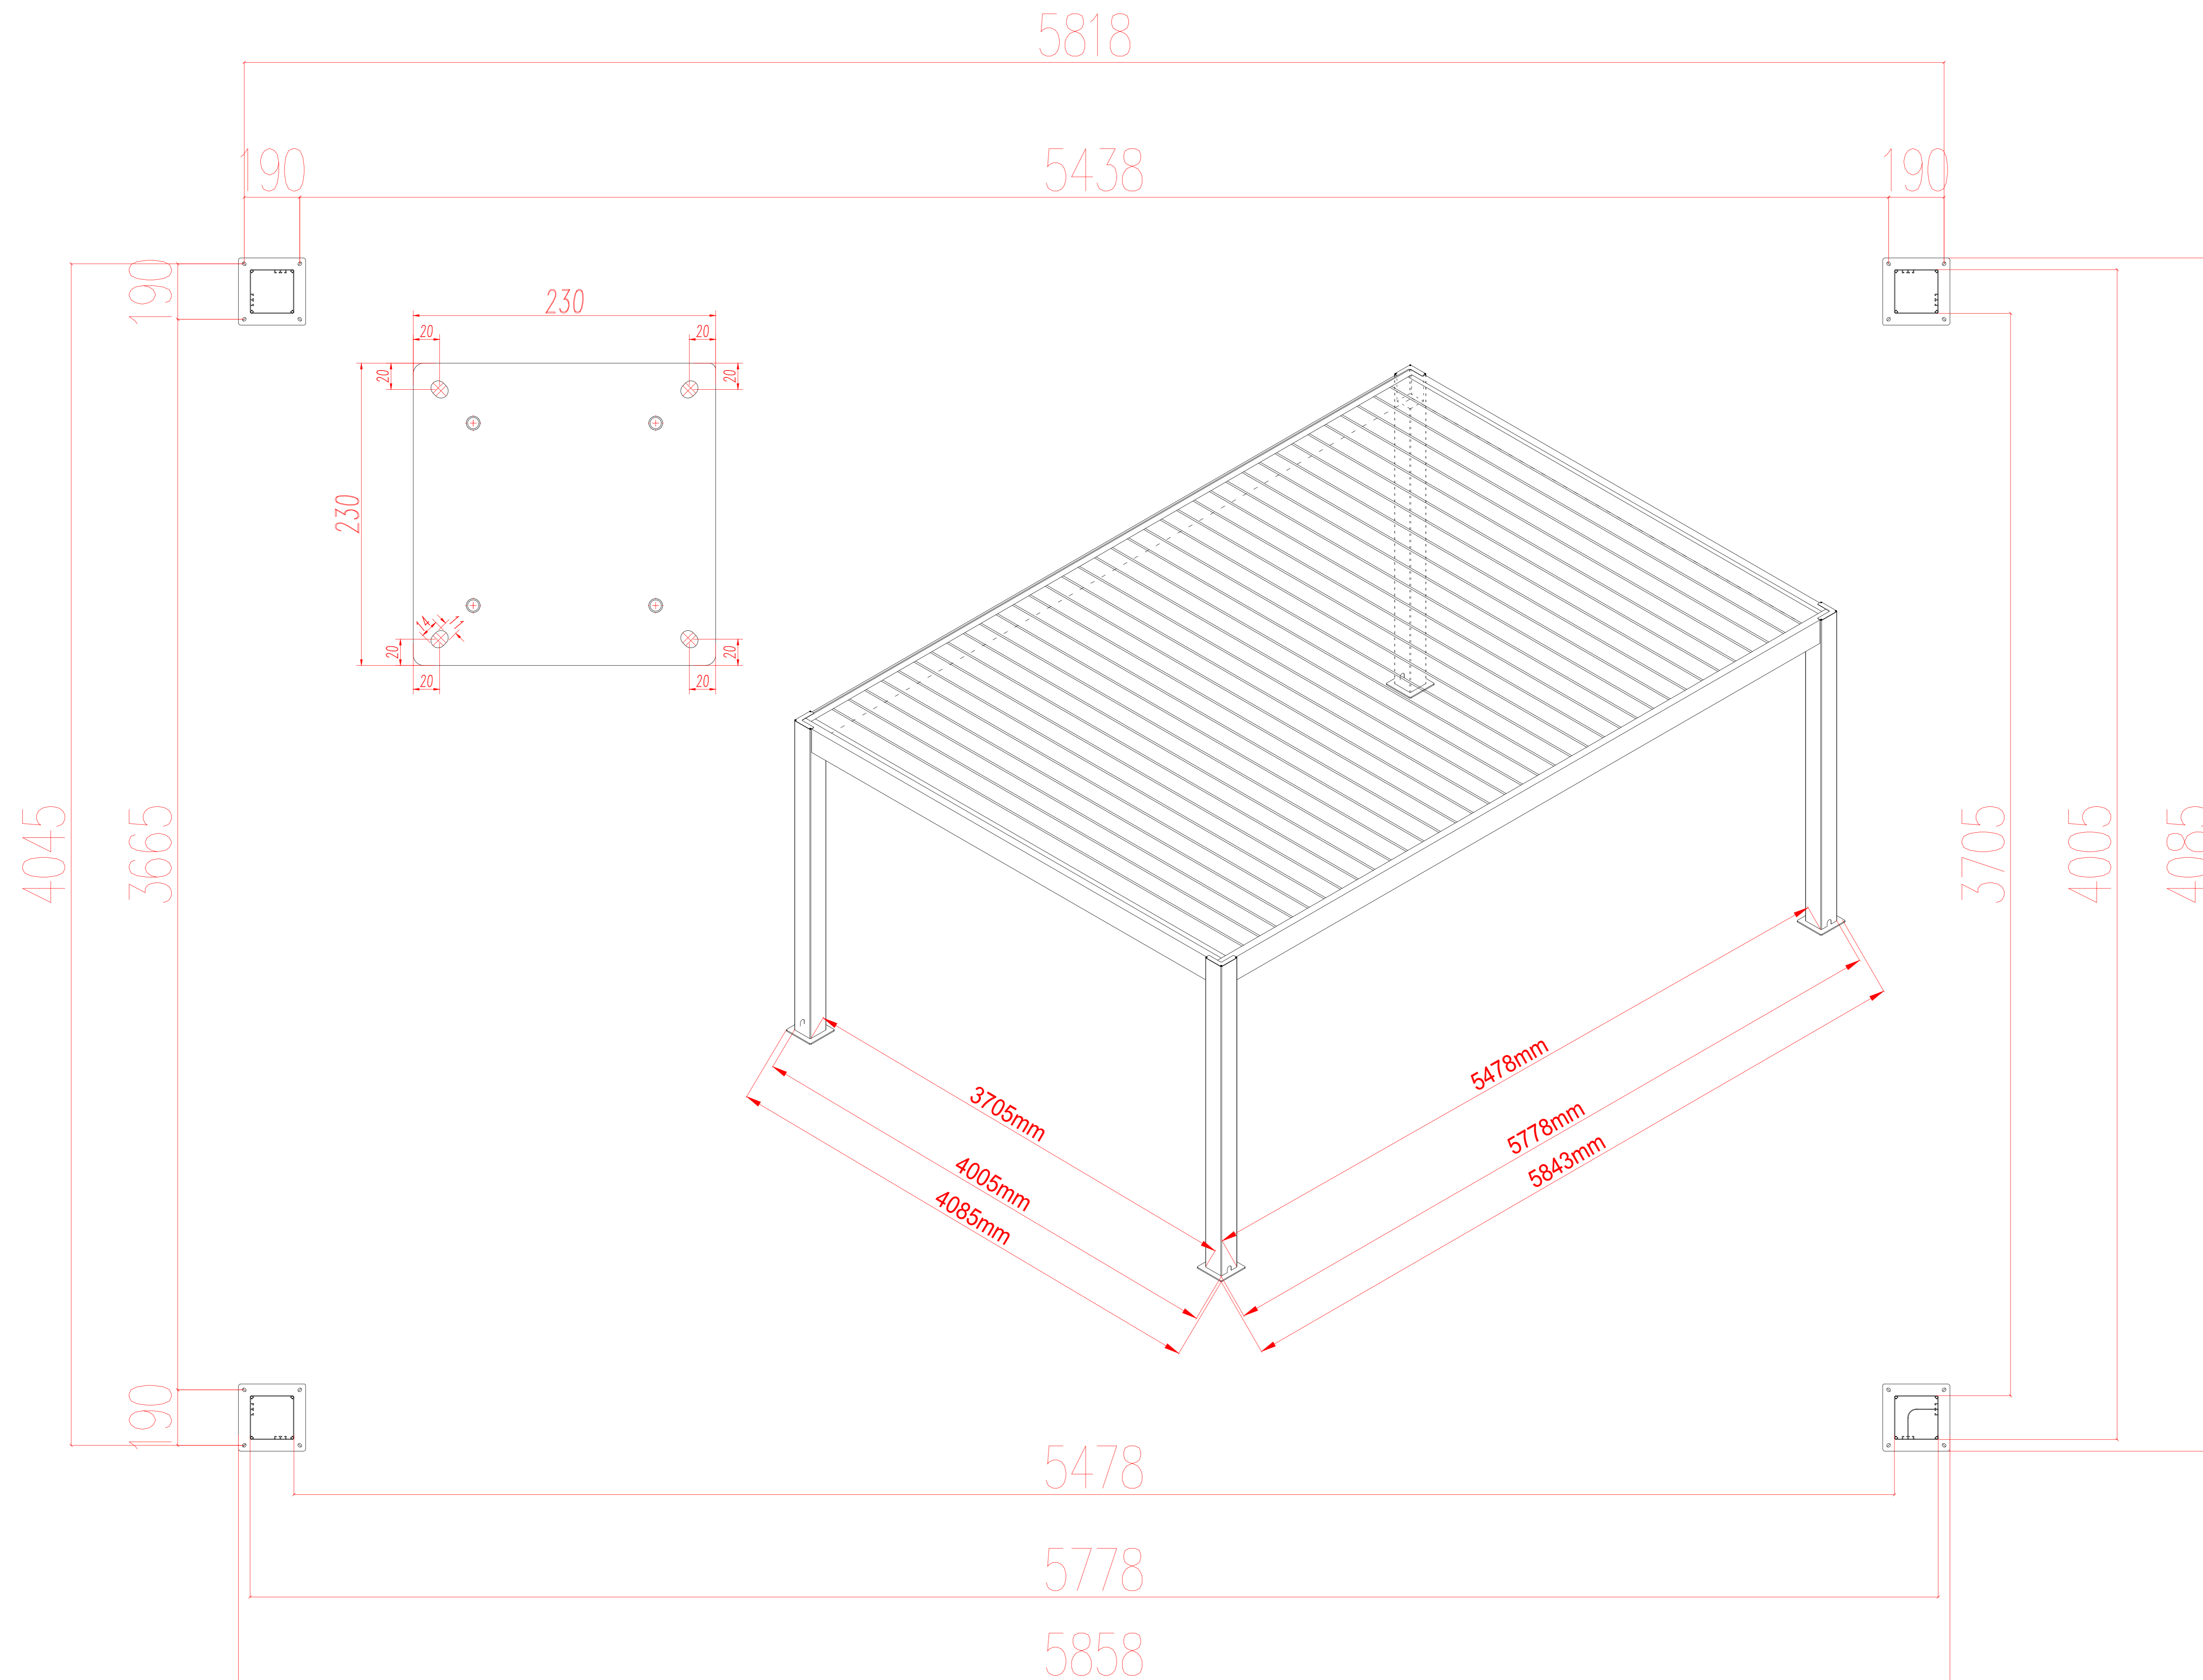

# Motorized SkyMax Ultra Sized 4085mm x 5858mm x 2520mm

**ISOMETRIC VIEW**

**SPA SOLUTIONS**  
THE DREAM OF HAPPINESS

SPA SOLUTIONS GMBH

CLIENT :

TITLE :

Sunshading & Waterproof Roof

JOB :

Sunshading & Waterproof Roof

JOB :

Standard Technical Detail

DRAWING NO.:

UNIT :

mm

@ PAPER SIZE :

A0

# Motorized SkyMax Ultra Sized 4085mm x 5858mm x 2520mm

SPA SOLUTIONS GMBH

CLIENT :

TITLE :

Sunshading & Waterproof Roof

JOB :

Standard Technical Detail

DRAWING NO.:

UNIT : mm

@ PAPER SIZE : A0

DESIGNER : Dylan

DRAWING DATE : 07/18/2023

COMMENTS :

www.spa-solutions.ch  
 dylan.ayer@spa-solutions.ch  
 Industriestrasse Althau 1  
 5303 Würenlingen  
 T +41798506869

PLAN VIEW