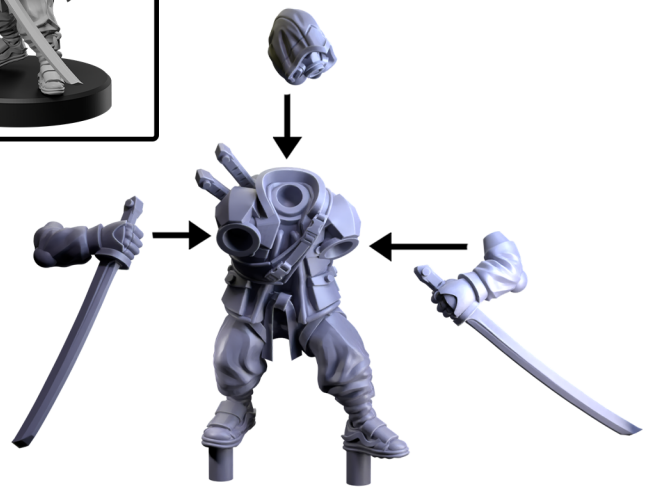

Ronin Assassin