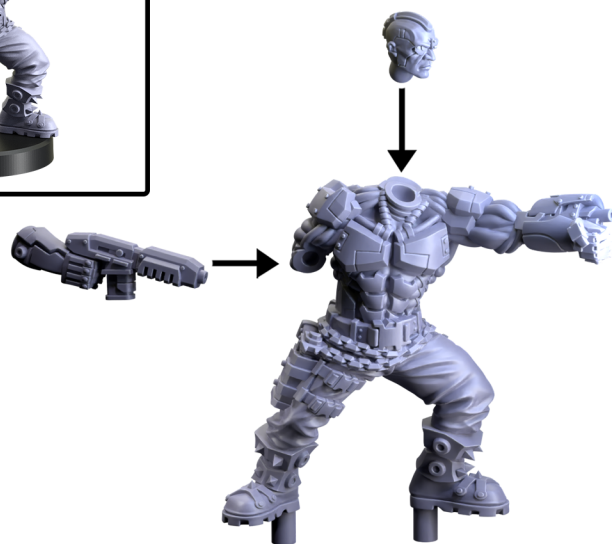

CYBERPUNK
R E D
COMBAT ZONE™
Assembly Instructions

Berserker

Ranged Specialist

Ripper

Warlord

Crusher

Flenser

Kyodai