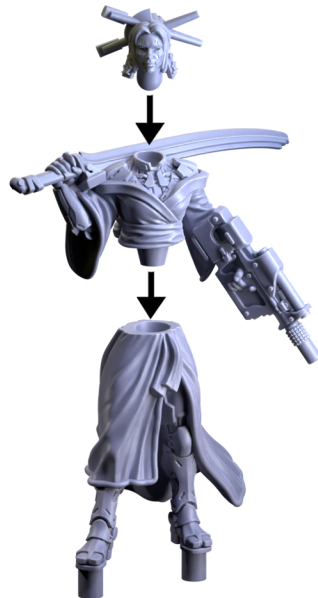

Kyodai

Onee-San

Oyabun

Ronin Assassin

Ronin Sniper

Wakagashira