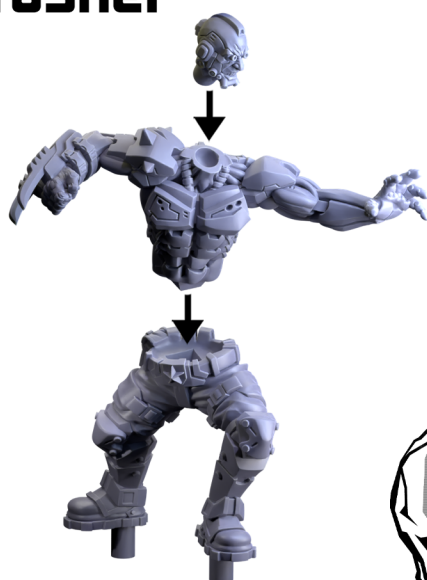

CYBERPUNK
R E D
COMBAT ZONE™
Assembly Instructions

Berserker

Ranged Specialist

Ripper

Warlord

Crusher

Flenser

Kyodai

Onee-San

Oyabun

Ronin Assassin

Ronin Sniper

Wakagashira