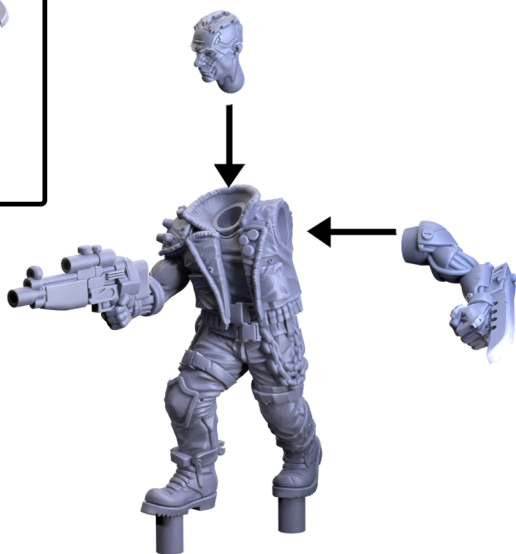

CYBERPUNK
R E D
COMBAT ZONE™
Assembly Instructions

Berserker

Ranged Specialist

Ripper

Warlord

Crusher

Flenser

Kyodai