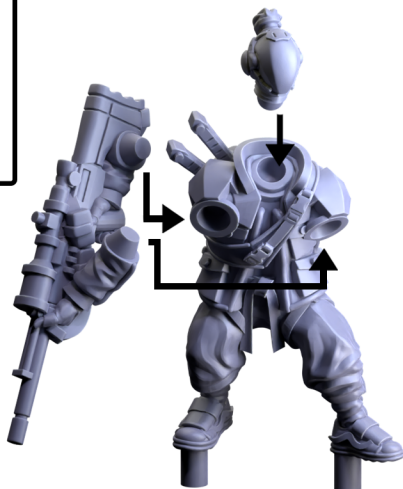

CYBERPUNK
R E D
COMBAT ZONE™
Assembly Instructions

Berserker

Ranged Specialist

Ripper

Warlord

Crusher

Flenser

Kyodai

Onee-San

Oyabun

Ronin Assassin

Ronin Sniper

Wakagashira