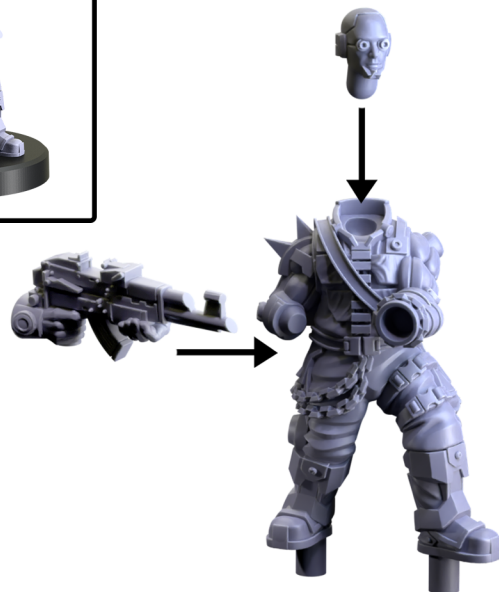

CYBERPUNK
R E D
COMBAT ZONE™
Assembly Instructions

Berserker

Ranged Specialist

Ripper

Warlord

Crusher

Flenser

Kyodai