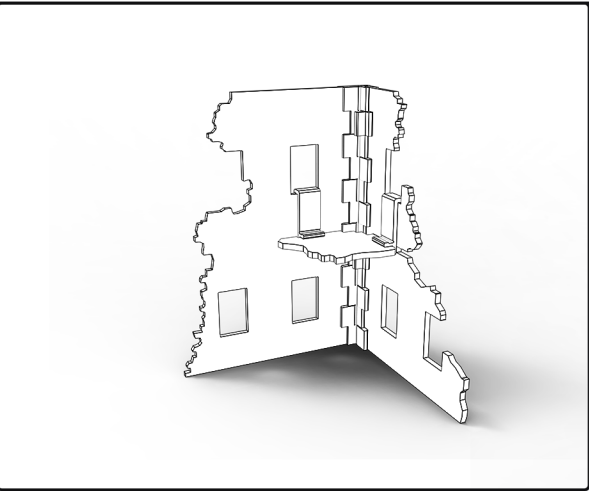

CYBERPUNK
R E D
COMBAT ZONE™
Assembly Instructions

Berserker

Ranged Specialist

Ripper

Warlord

Crusher

Flenser

Kyodai