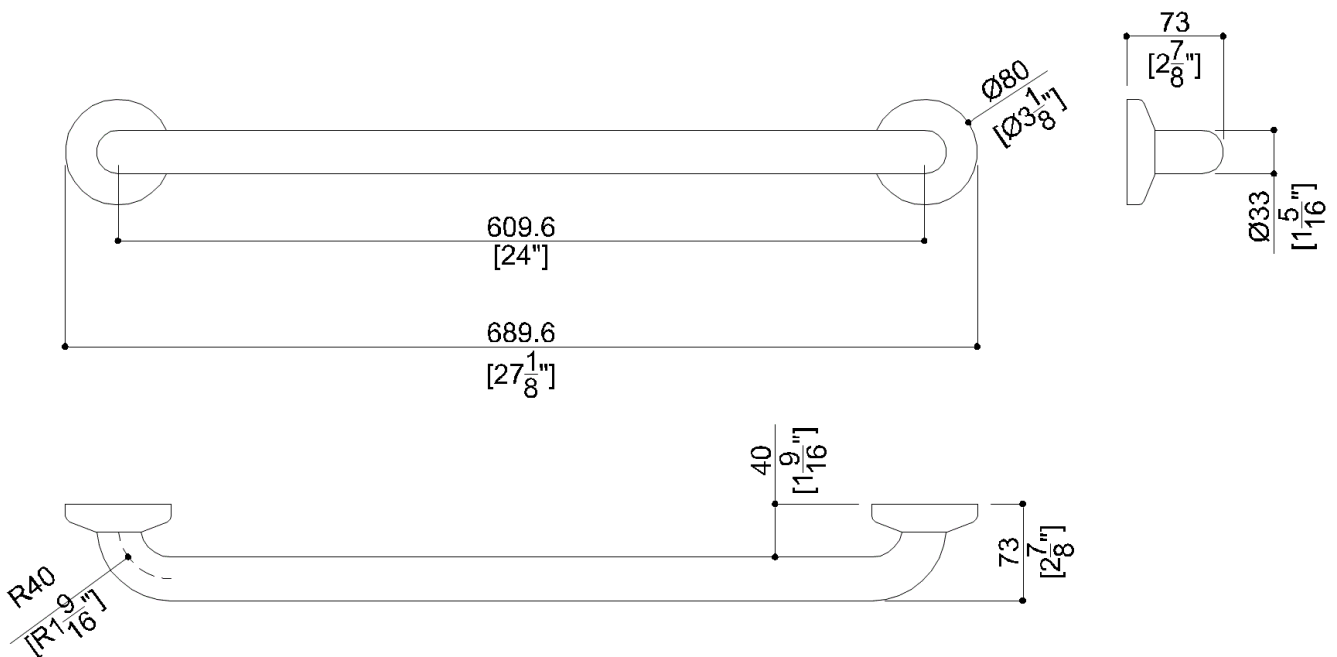

G02JAS04XX Series Maxima

24" straight grab bar, zinc-plated steel pipe, coated with 3mm anti-microbial vinyl, 11-hole concealed mounting flange.

Mounting hardware supplied for wood stud installation.

Product Data

Overall Dimensions (Inch.)	27-3/16x2-7/8x3-1/8
Net Weight (lbs.)	3.31

Installation Hardware Details

Stainless steel screw	TSP 5x60 Inox
-----------------------	---------------

Packaging Details

Package	LDPE bag in cardboard box
Package dimensions (Inch.)	27-5/8 x 3-1/2 x 3-11/16
Weight with Packaging (lbs.)	3.97

G02JAS04XX Series Maxima

Y88JKS12

AISI 304 stainless steel fixing plate

Available Finishes (xx)

B1 Blue	B2 Light blue	D1 Black
D2 Greystone	D4 Dark Gray	G1 Green
G2 Light Green	I1 Ivory	I2 Biscuit
P4 Prune	R1 Vivid Red	R7 Ruby red
W1 White	Y1 Yellow Sun	Y3 Light Yellow