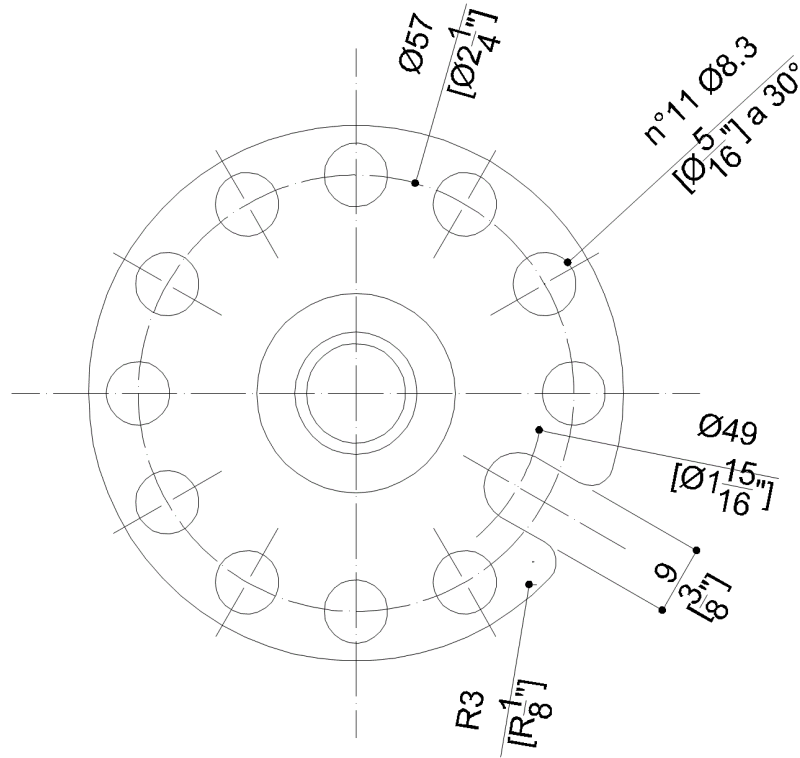

G02JAS04XX Series Maxima

24" straight grab bar, zinc-plated steel pipe, coated with 3mm anti-microbial vinyl, 11-hole concealed mounting flange.

Mounting hardware supplied for wood stud installation.

Product Data

Overall Dimensions (Inch.)	27-3/16x2-7/8x3-1/8
Net Weight (lbs.)	3.31

Installation Hardware Details

Stainless steel screw	TSP 5x60 Inox
-----------------------	---------------

Packaging Details

Package	LDPE bag in cardboard box
Package dimensions (Inch.)	27-5/8 x 3-1/2 x 3-11/16
Weight with Packaging (lbs.)	3.97

G02JAS04XX Series Maxima

Y88JKS12

AISI 304 stainless steel fixing plate

Available Finishes (xx)

B1 Blue	B2 Light blue	D1 Black
D2 Greystone	D4 Dark Gray	G1 Green
G2 Light Green	I1 Ivory	I2 Biscuit
P4 Prune	R1 Vivid Red	R7 Ruby red
W1 White	Y1 Yellow Sun	Y3 Light Yellow