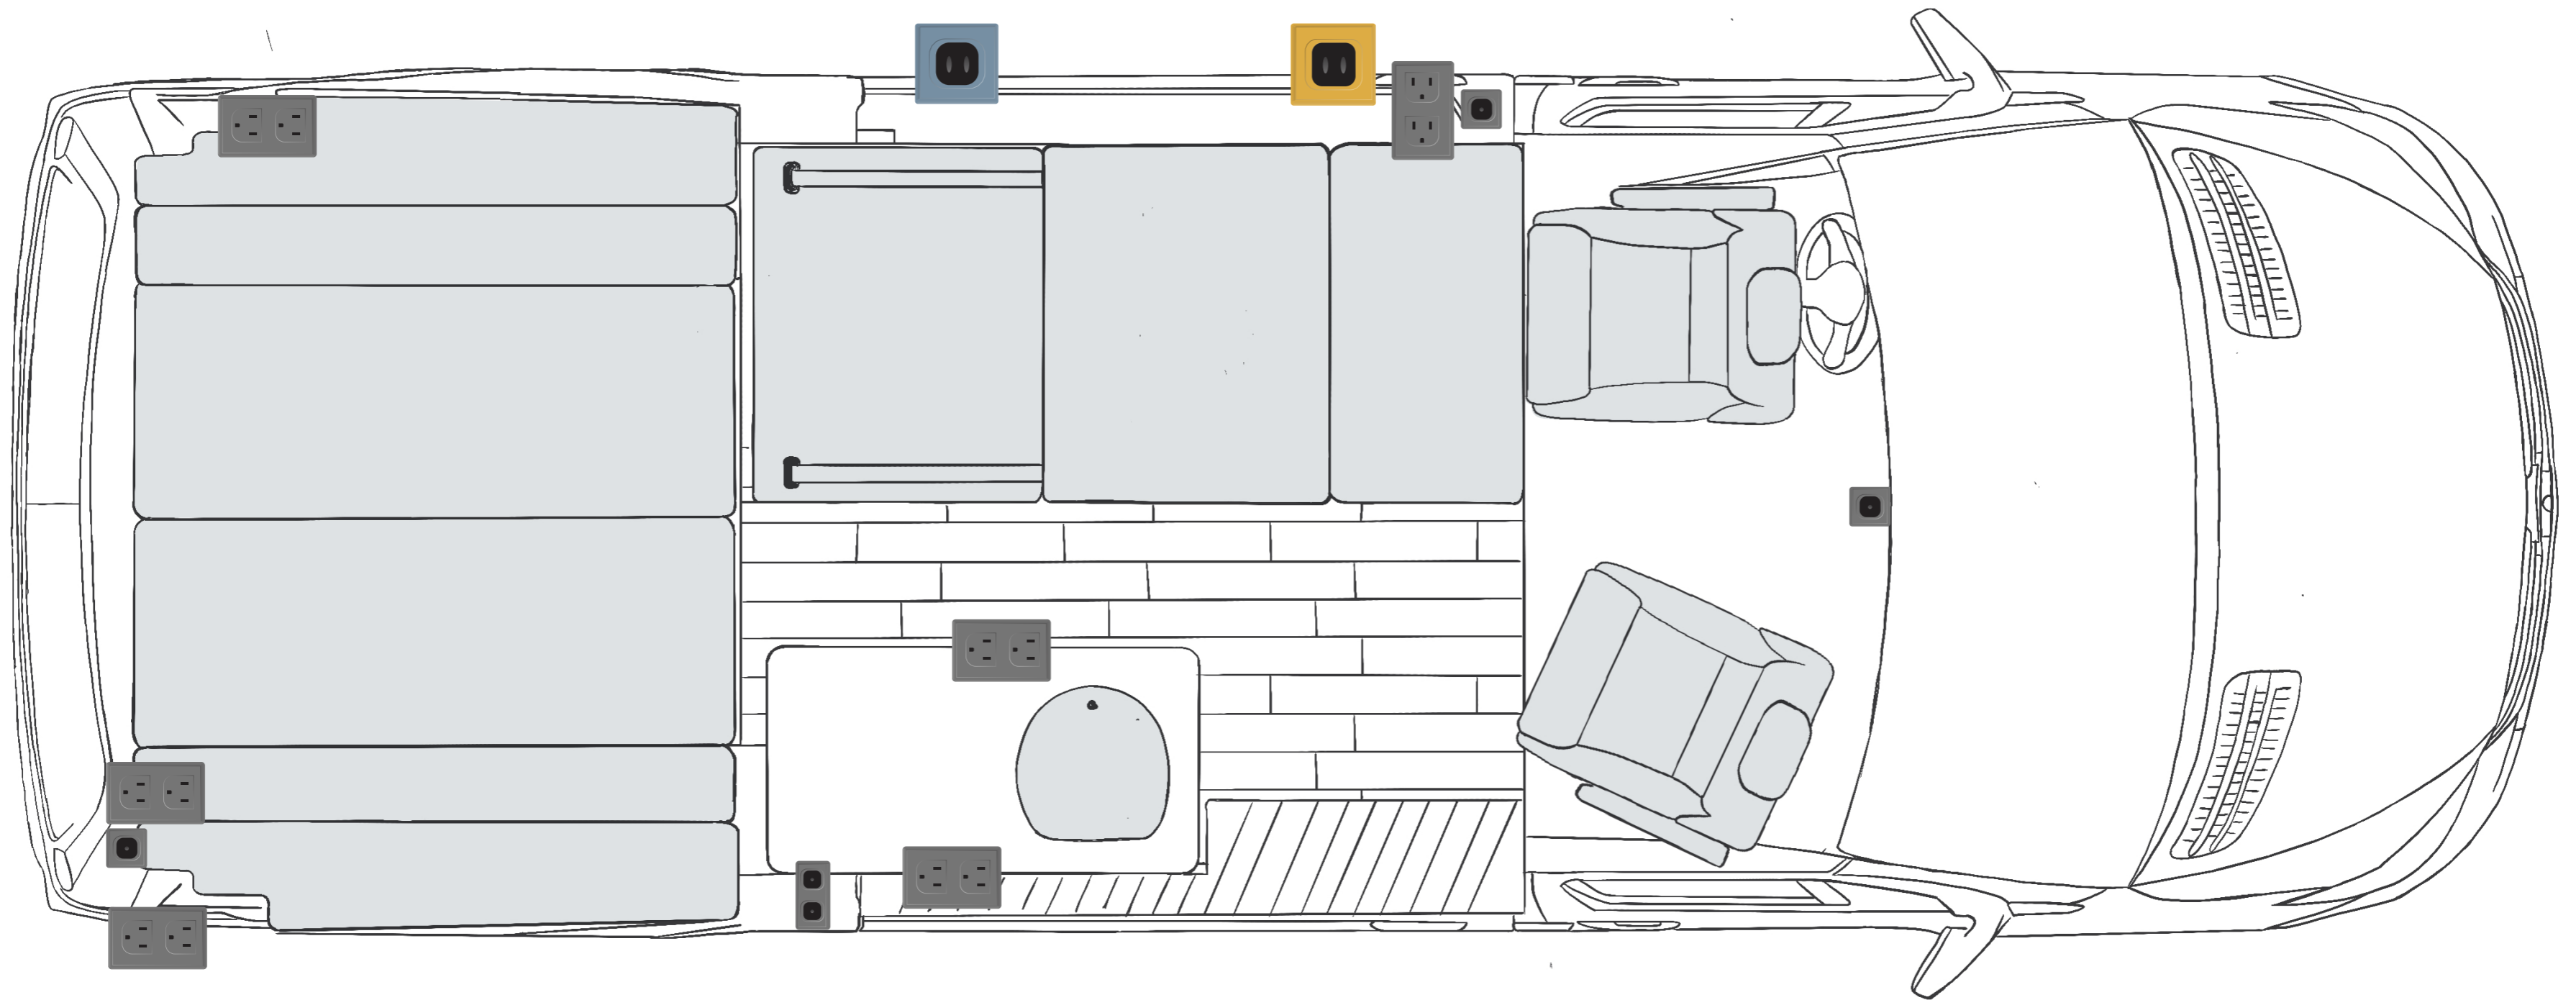

# Electrical

110V outlet

12V Outlet

12V Outlet - Single

MODE Power

Shore Power