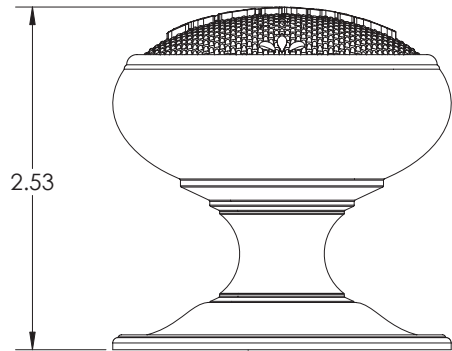

**Rural Door Knob**  
**Product Number: DK-5907**

Ø2.50

Available Size (Units of Inches)  
 Sized as shown

The word 'RURAL' instantly commands a vision of life that reflects the opposite of the 'urban' lifestyle. This piece celebrates the traditions that underpin American life. Shown here with the RS-1001 Traditional Rosette.

Passage and Dummy

Privacy

Privacy w/ Escutcheon Plates

For Available Thumbturn Styles, See Door Hardware - Thumbturns  
 For Available Keyhole Styles, See Section Door Hardware - Keyhole Escutcheons  
 For Available Escutcheon Plate Styles, See Section Door Hardware - Escutcheon Plates