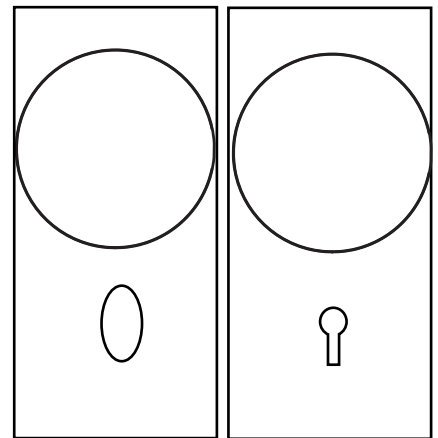

**Rural Door Knob**  
**Product Number: DK-5907**

Ø2.50

Available Size (Units of Inches)  
 Sized as shown

The word 'RURAL' instantly commands a vision of life that reflects the opposite of the 'urban' lifestyle. This piece celebrates the traditions that underpin American life. Shown here with the RS-1001 Traditional Rosette.

Passage and Dummy

Privacy

Privacy w/ Escutcheon Plates

For Available Thumbturn Styles, See Door Hardware - Thumbturns  
 For Available Keyhole Styles, See Section Door Hardware - Keyhole Escutcheons  
 For Available Escutcheon Plate Styles, See Section Door Hardware - Escutcheon Plates