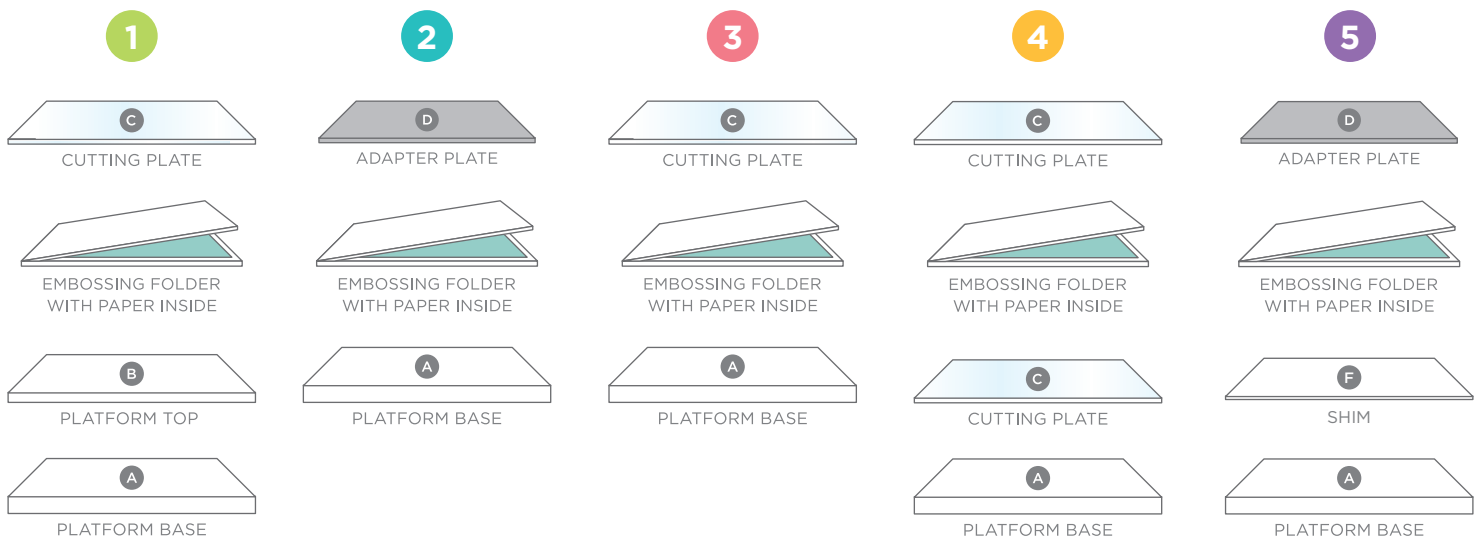

SPELLBINDERS®

PAPER ARTS

UNIVERSAL PLATE SYSTEM COMPATIBILITY GUIDE

Folders by Brand	Platinum and P6 Compatible	Recommended Sandwich	Folder Thickness
Spellbinders - 2D	Yes	1	3.2 mm
Spellbinders Cut & Emboss	Yes	1	3.2 mm
Spellbinders - 3D (Current Designs)	Yes	2	3.8 mm
Spellbinders 3D - Thin (Pre-2013)*	Yes	5	3.3 mm
Spellbinders 3D - Thick (Pre-2013)*	Yes	2	3.8 mm
FSJ - 3D	Yes	2	4.0 mm
FSJ - 2D	Yes	4	2.1 mm
Sizzix - 3D	Yes	3	5.5 mm
Sizzix - 2D	Yes	4	2.15 mm
Tim Holtz - 3D	Yes	3	5.5 mm
Stampin' Up - 2D	Yes	4	2.15 mm
Stampin' Up - 3D (New Version)	Yes	2	3.8 mm
Stampin' Up - 3D (Old Version)	Yes	3	5.5 mm
Creative Expressions - 3D	Yes	2	3.4 mm
Altenew - 3D	Yes	5	3.3 mm
Nellie's Choice - 3D	Yes	2	3.8 mm

* Opaque White

For more information visit: SpellbindersPaperArts.com/UniversalPlateSystem