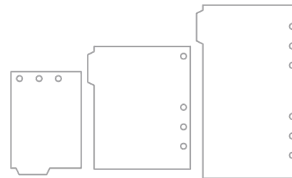

FSJ PLANNERS

KNOWLEDGE GUIDE

A5 SIZE PLANNER

7½" X 10" PLANNER SIZE

PU Leather Inside & Out
6-hole Ring Binder
Ring diameter 1" - 1.25"

Insert Paper Size
(Standard) | 5 ¾" x 8 ¼"

FOR USE WITH THE FOLLOWING DIE SETS

Tab Clips Die
DI-0240

Journey Days Create
a Tab Steel Rule Die
SR-0019
(Includes 3 sizes, only smallest
size will fit A5)

Look Here Die
DI-0269

Fun Sleeve Die
DI-0258

Keepsake Die
DI-0256

Fab Tabs
Steel Rule Die
SR-0331

Journey Days Love
Tab Steel Rule Die
SR-0020

Journey Days Star
Tab Steel Rule Die
SR-0021

PERSONAL SIZE PLANNER

5¼" X 8" PLANNER SIZE

PU (Faux) Leather Inside & Out
6-hole Ring
Ring diameter | 1" - 1.25"

Insert Paper Size
(Standard) | 3 ⅝" x 6 ¾"

FOR USE WITH THE FOLLOWING DIE SETS

Receipt Pocket Die
DI-0176

Journey Days Create
a Tab Steel Rule Die
SR-0019

Look Here Die
DI-0269

Fun Sleeve Die
DI-0258

Keepsake Die
DI-0256

Journey Days Love
Tab Steel Rule Die
SR-0020