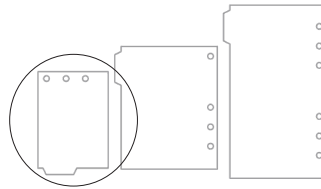

FSJ PLANNERS

KNOWLEDGE GUIDE

A5 SIZE PLANNER

7½" X 10" PLANNER SIZE

PU Leather Inside & Out
6-hole Ring Binder
Ring diameter 1" - 1.25"

Insert Paper Size
(Standard) | 5 ¾" x 8 ¼"

FOR USE WITH THE FOLLOWING DIE SETS

Tab Clips Die
DI-0240

Journey Days Create
a Tab Steel Rule Die
SR-0019
(Includes 3 sizes, only smallest
size will fit A5)

Look Here Die
DI-0269

Fun Sleeve Die
DI-0258

Keepsake Die
DI-0256

Fab Tabs
Steel Rule Die
SR-0331

Journey Days Love
Tab Steel Rule Die
SR-0020

Journey Days Star
Tab Steel Rule Die
SR-0021

PERSONAL SIZE PLANNER

5¼" X 8" PLANNER SIZE

PU (Faux) Leather Inside & Out
6-hole Ring
Ring diameter | 1" - 1.25"

Insert Paper Size
(Standard) | 3 ⅝" x 6 ¾"