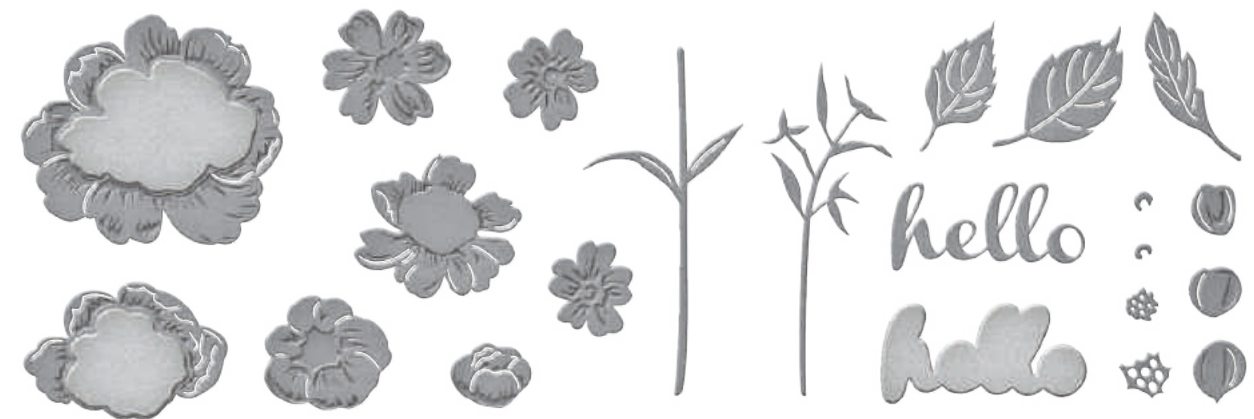

NEW S4-1328
Vintage Florals
16 Dies - $21.99