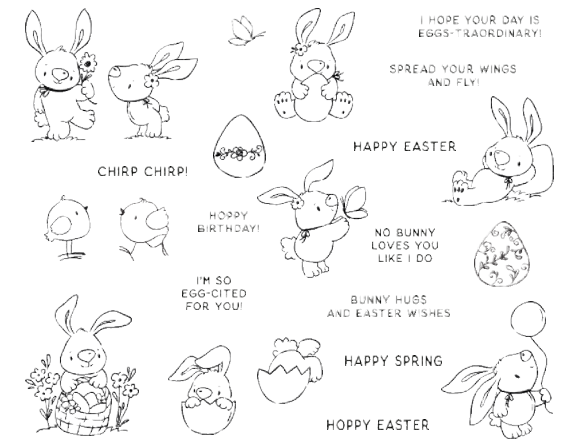

NEW S5-616
Heartfelt Thanks & Scallops
10 Dies - \$24.99

NEW E3D-074
Flowers & Foliage
1, 8½ x 5½" 3D EF - \$14.99

NEW S4-1328
Vintage Florals
16 Dies - \$21.99

STAMPS AND DIES

by Simon Hurley

NEW S7-244 easter bunnies
14 Dies - \$39.99