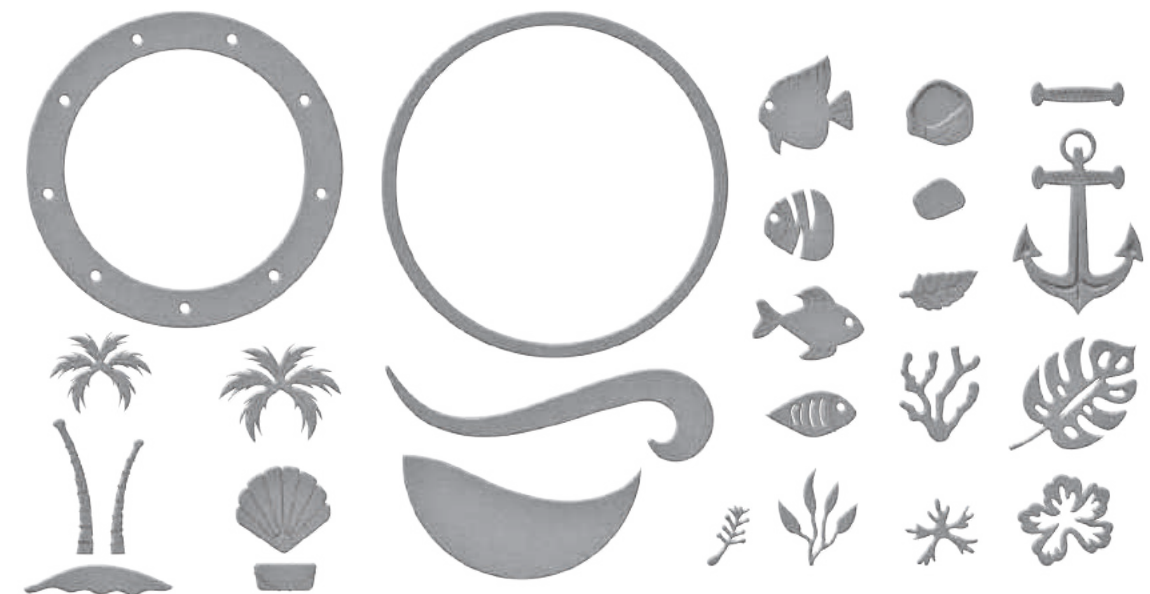

NEW S6-232
Coastal Escape View
24 Dies - $29.99