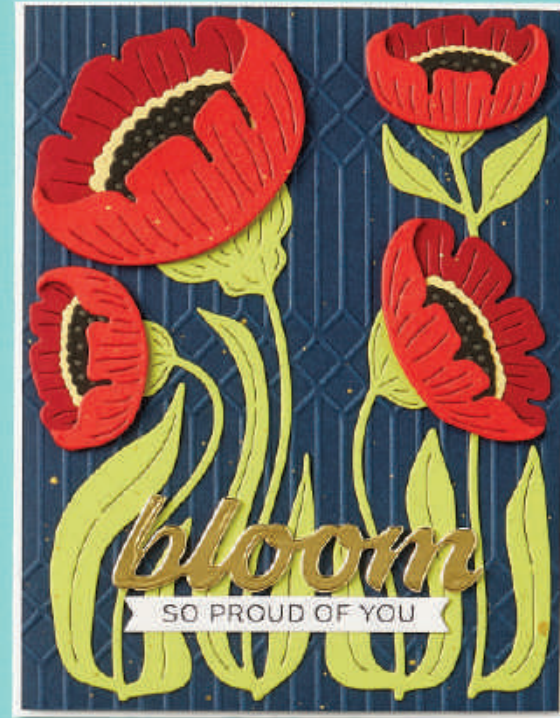

LEGEND

- ETCHED DIES
- EMBOSSING FOLDERS
- STENCILS
- STAMPS
- GLIMMER HOT FOIL
- BETTERPRESS PLATE

FRESH PICKED

by Spellbinders

NEW S6-228
Fresh Picked Anemones
9 Dies - \$29.99

NEW S5-617
Fresh Picked Daffodils
9 Dies - \$26.99