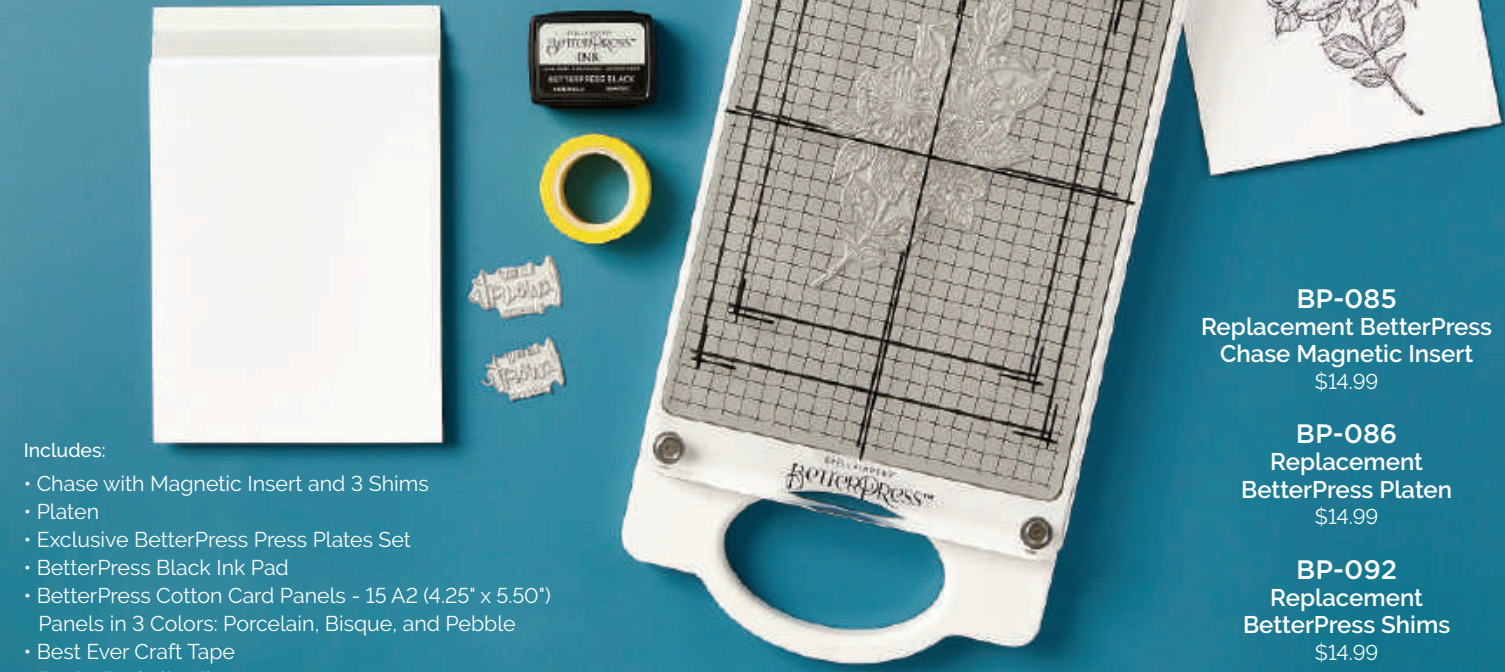

BETTERPRESS™ SYSTEM

BP-001
$79.99