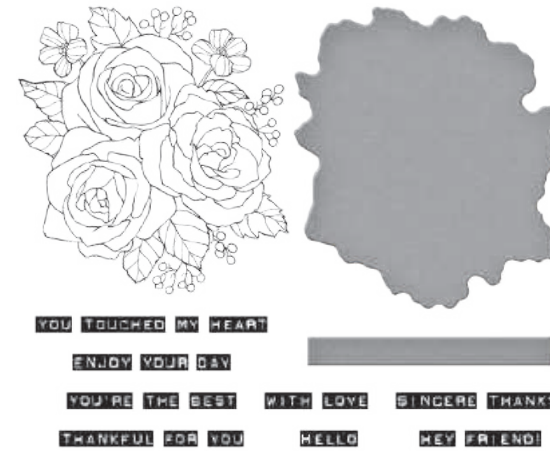

FROM THE GARDEN

by Wendy Vecchi

NEW SDS-188
Garden Party
9 Clear Stamps | 2 Dies - $26.99