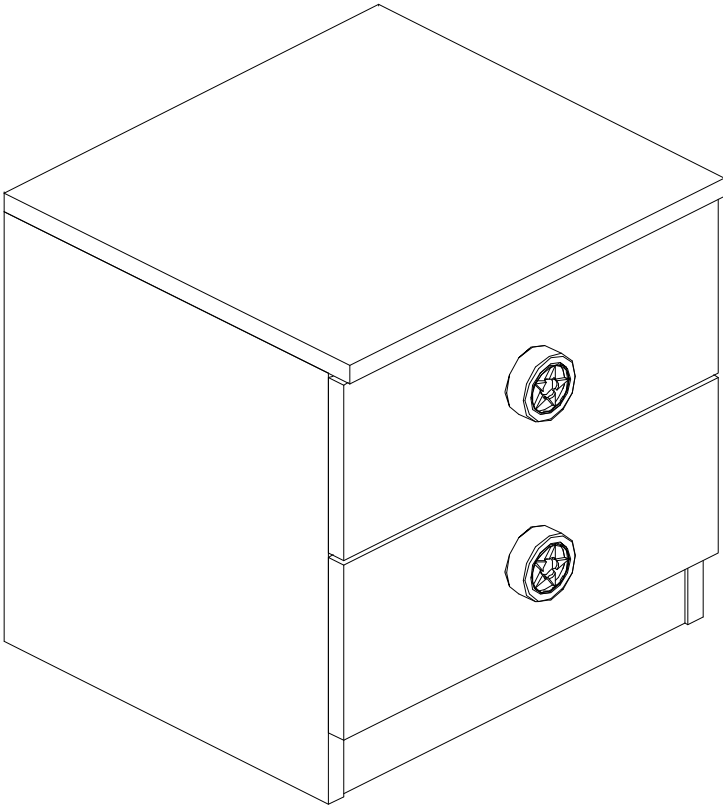

STAR KOMODİN

(STAR NIGHTSTAND)

X-01

26 x

X-02

26 x

X-03

8 x

X-04

8 x

X-05

16 x
(3,5x18)

X-06

4 x

X-07

2 x
(M4*22)

X-08

2 x

X-09

8 x
(3,5*25)

X-10

4 x

01

02