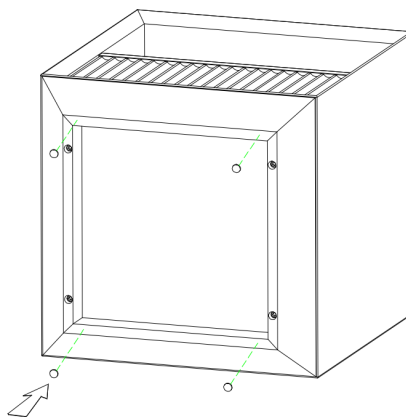

## **Pillar 1-Drawer Bedside Table**

Designed by Huw Evans

Assembly Instructions/Instructions de montage

Please note: the product arrives fully-assembled. These additional steps are entirely optional and dependent on your individual needs.

## Components:

Main Structure x1

Felt Pads x4

The felt pads are recommended for hard floors. Rotate the main structure with the base perpendicular to floor. Attach the felt pads onto the base of the product plinth.

To adjust the height of the drawers, there is a small wheel on either side which you must rotate to raise or lower the drawer runners.