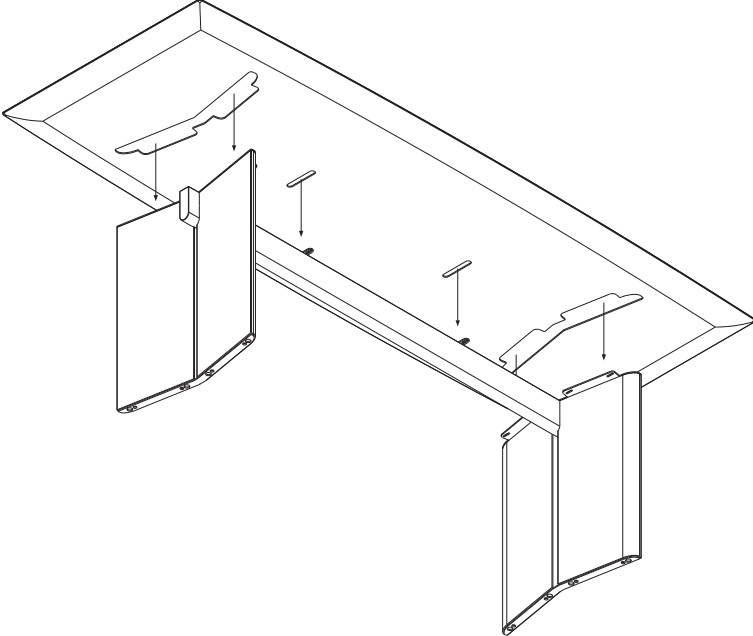

THE **CONRAN** SHOP

GN2 Table
Designed by Gareth Neal

Assembly Instructions/Instructions de montage

Components:

Tabletop	x1
Underframe	x1
Brackets	x2
M6 Bolts	x12
Screws	x4

Bracket Assembly:

Tabletop Assembly: