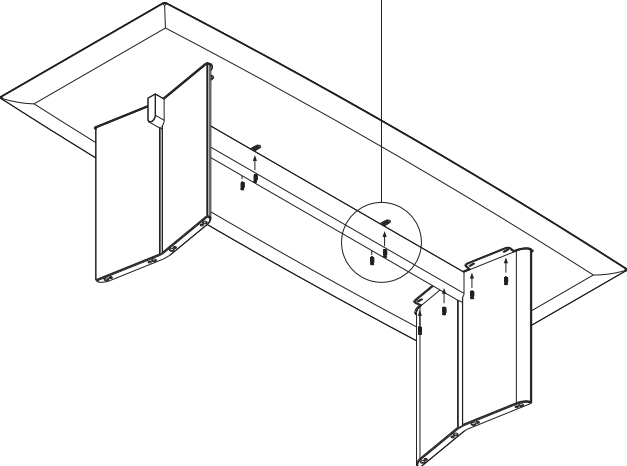

Tabletop Assembly:

x12