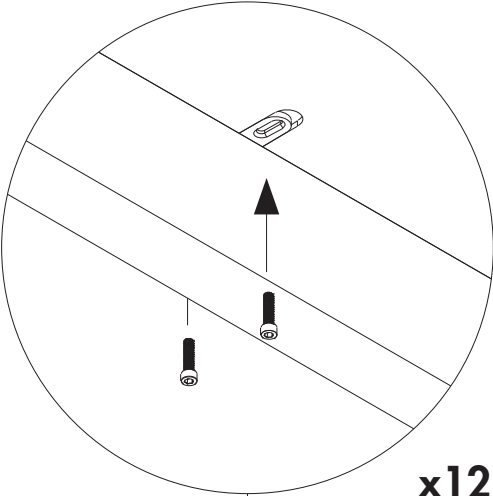

THE **CONRAN** SHOP

GN2 Table
Designed by Gareth Neal

Assembly Instructions/Instructions de montage

Components:

Tabletop	x1
Underframe	x1
Brackets	x2
M6 Bolts	x12
Screws	x4

Bracket Assembly:

Tabletop Assembly: