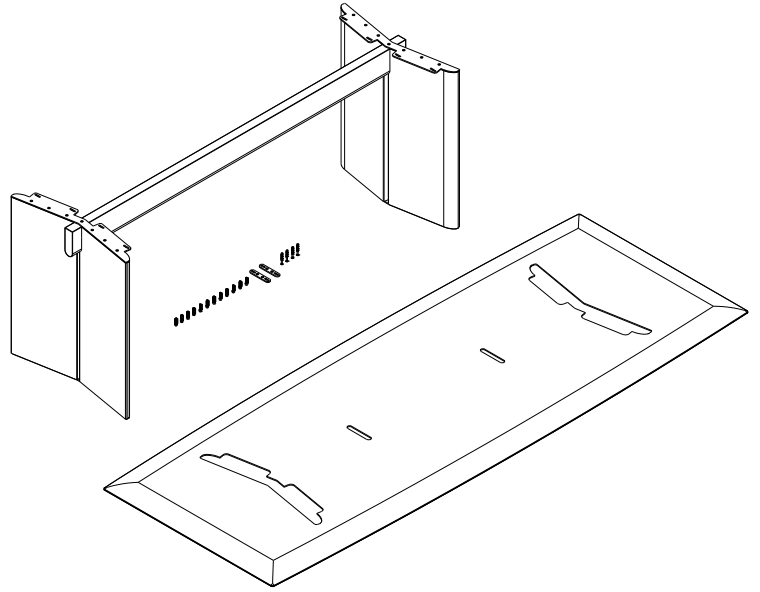

THE **CONRAN** SHOP

GN2 Table
Designed by Gareth Neal

Assembly Instructions/Instructions de montage

Components:

Tabletop	x1
Underframe	x1
Brackets	x2
M6 Bolts	x12
Screws	x4

Bracket Assembly:

Tabletop Assembly: