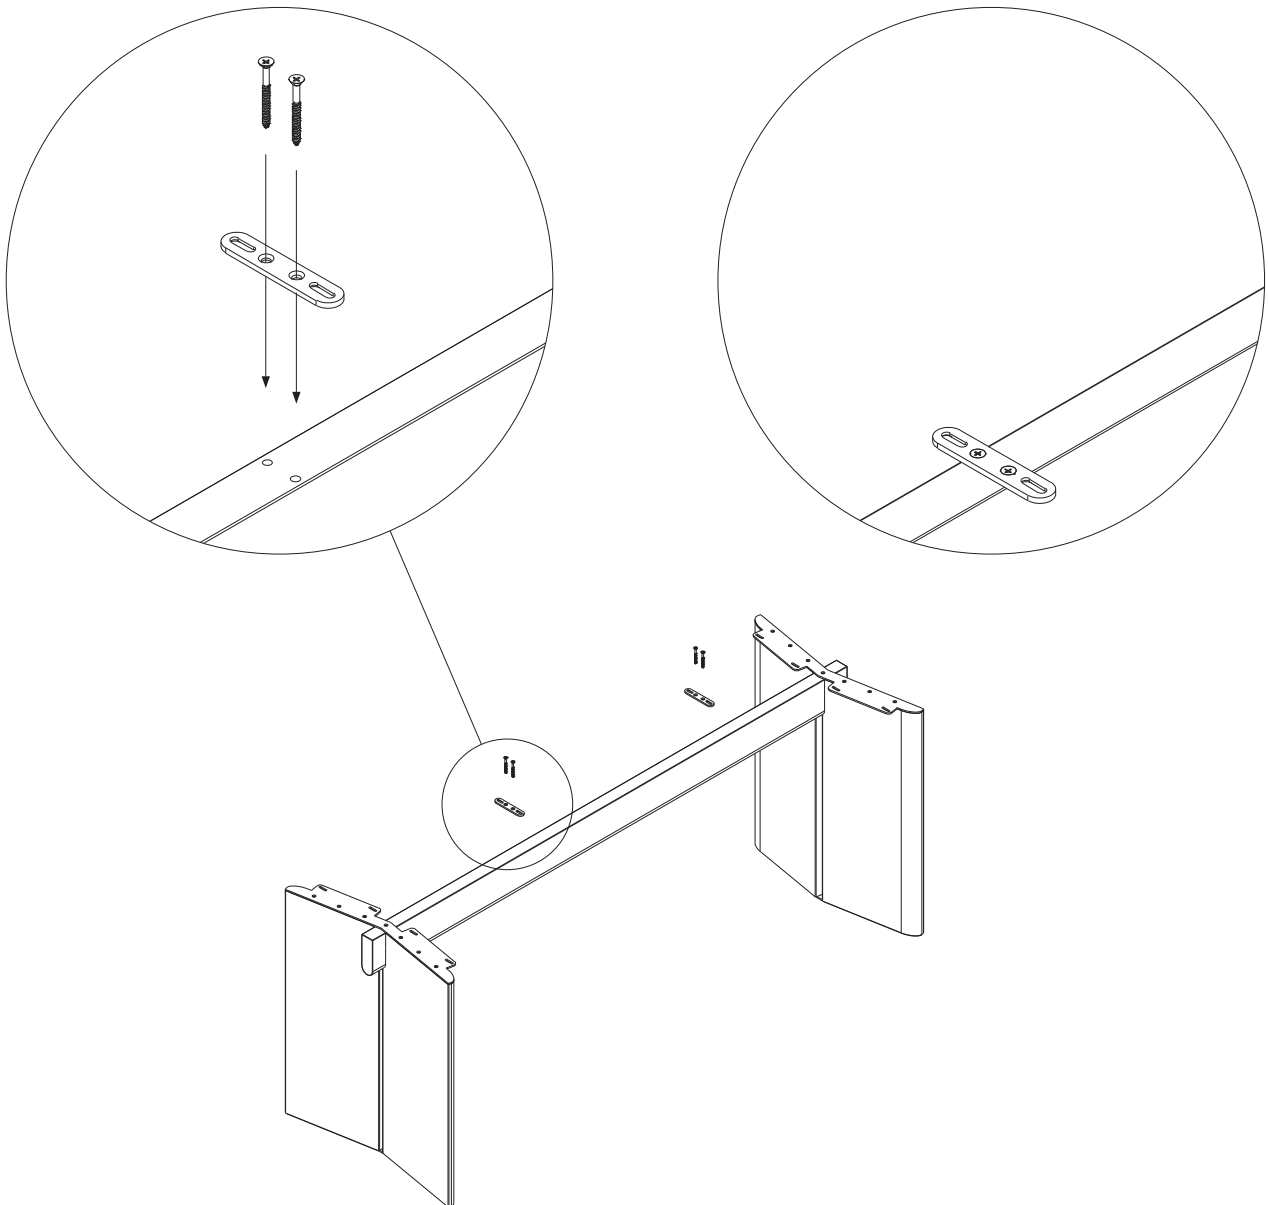

THE **CONRAN** SHOP

GN2 Table
Designed by Gareth Neal

Assembly Instructions/Instructions de montage

Components:

Tabletop	x1
Underframe	x1
Brackets	x2
M6 Bolts	x12
Screws	x4

Bracket Assembly:

Tabletop Assembly: