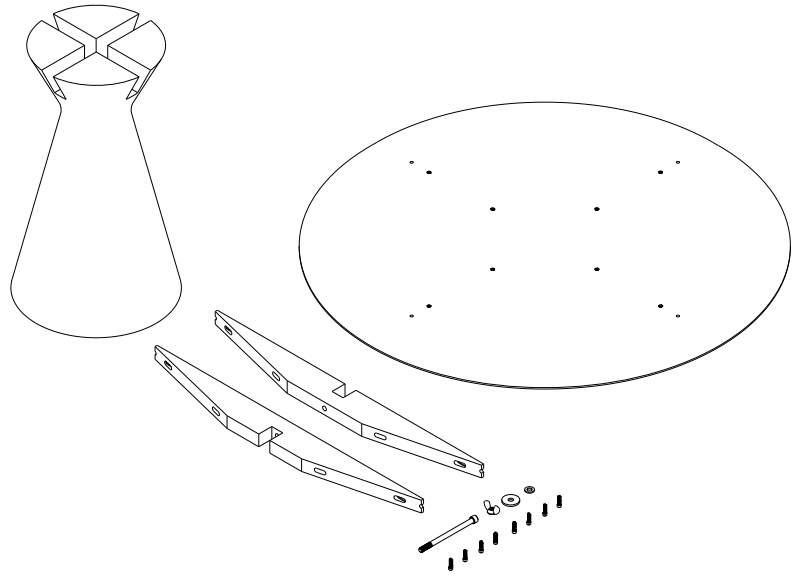

THE **CONRAN** SHOP

**GN1 Table**  
Designed by Gareth Neal

Assembly Instructions/Instructions de montage

## Components:

Tabletop	x1
Base	x1
Cross Braces	x2
M6 Bolts	x8
M12 Bolt	x1
Washers	x2
Wingnut	x1

## Cross Brace Assembly: