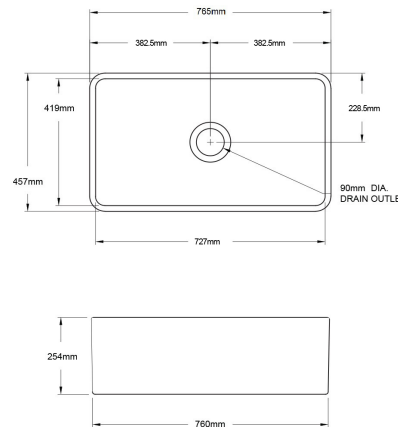

## Novi 75 x 46 Fine Fireclay Gloss White Farmhouse Butler Sink

**Code:** NO75FS

TRADITIONAL & HAMPTONS STYLE SPECIALISTS

BATHROOM | KITCHEN | LAUNDRY

### Specifications

- Material: Fine Fireclay
- Finish: White Gloss
- Waste outlets included: 90x50mm Stainless Steel Basket Wastes
- Mounting options: Butler (front showing), Counter Top (glazed on all 4 sides), Under Counter (shelving required)
- Capacity: 64L
- Internal depth: 210mm
- Approx. external radius: 45 mm
- Suitable for use with food waste disposer – we recommend purchase of an extended flange and a model with anti-vibration collar
- This sink is reversible, so it can be installed with flat or ribbed/farmhouse side facing out.
- Note: Fine Fireclay is a natural product and therefore subject to variations. This should be seen as a quality that adds to its unique natural beauty. Variations +/- 2% to the specifications are common and acceptable and are within industry tolerance. We always recommend the cabinet maker and stone provider has the actual sink with them to measure before making cabinetry or cutting stone. For more information please visit our Installation, Care & Warranty page, or Contact Us.

### Product Options

NO75SSG: Novi 76 x 46 Stainless Steel Grid

NO75FS: Novi 76 x 46 Fine Fireclay Butler Sink