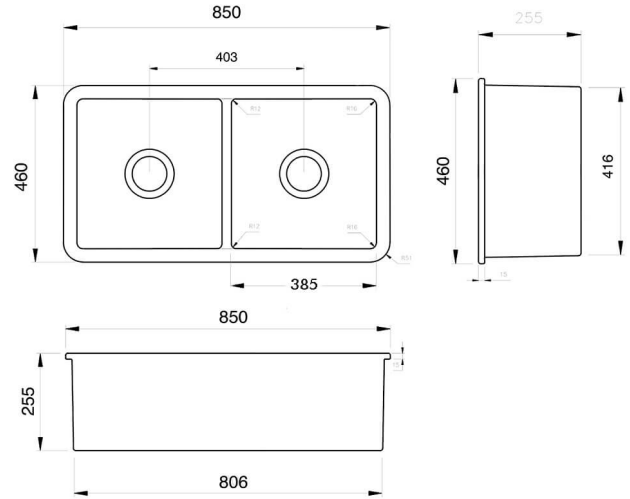

Cuisine 85 x 46 Double Inset / Undermount Fine Fireclay Sink

Code: CUD85FS

Specifications

- Material: Fine Fireclay
- Finish: Gloss White
- Waste outlets included: 90x50mm Stainless Steel Basket Wastes
- Mounting options: Inset & Undermount
- Capacity per bowl: 32L
- Internal depth: 220mm
- Approx. external radius: 45 mm
- Suitable for use with food waste disposer – we recommend purchase of an extended flange and a model with anti-vibration collar
- The Cuisine 46 stainless steel protector grid (code: CU46SSG) and brushed brass protector grid (code: CU461SSG-BB) suit this sink, see related products below.
- Note: Fine Fireclay is a natural product and therefore subject to variations. This should be seen as a quality that adds to its unique natural beauty. Variations +/- 2% to the specifications are common and acceptable and are within industry tolerance. We always recommend the cabinet maker and stone provider has the actual sink with them to measure before making cabinetry or cutting stone. For more information please visit our Installation Care & Warranty page or Contact Us.