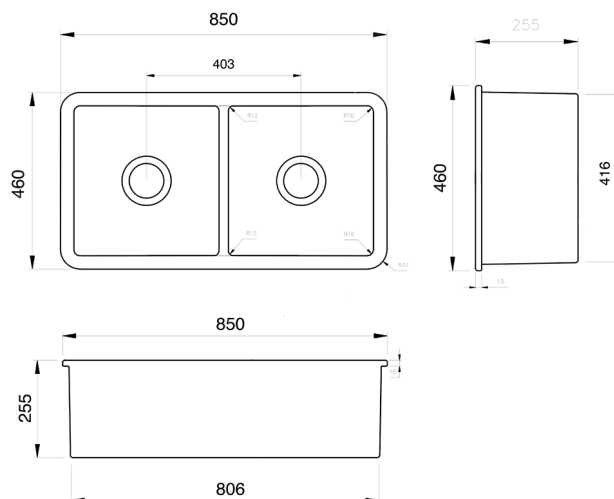

Cuisine 85 x 46 Double Inset / Undermount Fine Fireclay Sink Matte Black

Code: CUD85FS-MB

BATHROOM | KITCHEN | LAUNDRY | TRADITIONAL & HAMPTONS STYLE SPECIALISTS

Specifications

- Material: Fine Fireclay
- Finish: Matte Black
- Waste outlets included: 90x50mm Stainless Steel Basket Wastes
- Mounting options: Inset & Undermount
- Capacity per bowl: 32L
- Internal depth: 220mm
- Approx. external radius: 45 mm
- Suitable for use with food waste disposer – we recommend purchase of an extended flange and a model with anti-vibration collar
- The Cuisine 46 stainless steel protector grid (code: CU46SSG) and brushed brass protector grid (code: CU461SSG-BB) suit this sink, see related products below.
- Note: Fine Fireclay is a natural product and therefore subject to variations. This should be seen as a quality that adds to its unique natural beauty. Variations +/- 2% to the specifications are common and acceptable and are within industry tolerance. We always recommend the cabinet maker and stone provider has the actual sink with them to measure before making cabinetry or cutting stone. For more information please visit our Installation Care & Warranty page or Contact Us.