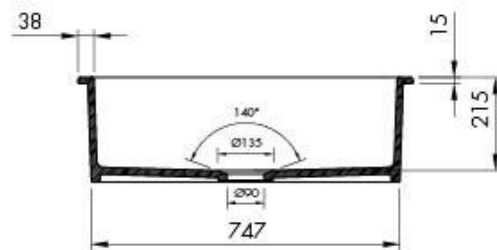

Cuisine 81 x 48 Inset / Undermount Fine Fireclay Sink

Code: CU81FS

Specifications

- Material: Fine Fireclay
- Finish: White Gloss
- Waste outlets included: 90x50mm Stainless Steel Basket Wastes
- Mounting options: Inset & Undermount
- Capacity: 58L
- Internal depth: 220mm
- Suitable for use with food waste disposer – we recommend purchase of an extended flange and a model with anti-vibration collar
- Note: Fine Fireclay is a natural product and therefore subject to variations. This should be seen as a quality that adds to its unique natural beauty. Variations +/- 2% to the specifications are common and acceptable and are within industry tolerance. We always recommend the cabinet maker and stone provider has the actual sink with them to measure before making cabinetry or cutting stone. For more information please visit our Installation Care & Warranty page or Contact Us.

Product Options

CU81FS: Cuisine 81 x 48 Inset / Undermount Fine Fireclay Sink

CU81FS-OF: Cuisine 81 x 48 Inset / Undermount Fine Fireclay Sink with overflow

CU81SSG: Cuisine 81 x 48 Stainless Steel Grid

Warranty