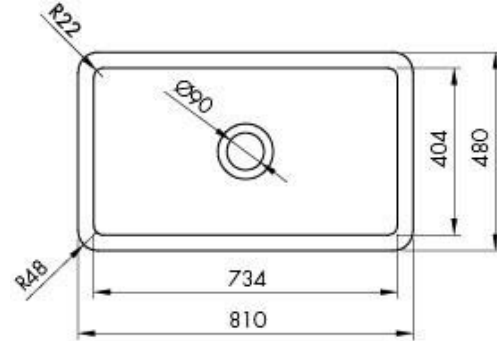

Cuisine 81 x 48 Inset / Undermount Fine Fireclay Sink

Code: CU81FS

Specifications

- Material: Fine Fireclay
- Finish: White Gloss
- Waste outlets included: 90x50mm Stainless Steel Basket Wastes
- Mounting options: Inset & Undermount
- Capacity: 58L
- Internal depth: 220mm
- Suitable for use with food waste disposer – we recommend purchase of an extended flange and a model with anti-vibration collar
- Note: Fine Fireclay is a natural product and therefore subject to variations. This should be seen as a quality that adds to its unique natural beauty. Variations +/- 2% to the specifications are common and acceptable and are within industry tolerance. We always recommend the cabinet maker and stone provider has the actual sink with them to measure before making cabinetry or cutting stone. For more information please visit our Installation Care & Warranty page or Contact Us.

Product Options

CU81FS: Cuisine 81 x 48 Inset / Undermount Fine Fireclay Sink

CU81FS-OF: Cuisine 81 x 48 Inset / Undermount Fine Fireclay Sink with overflow

CU81SSG: Cuisine 81 x 48 Stainless Steel Grid

Warranty