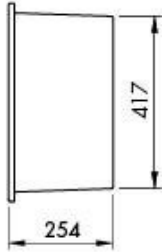

Cuisine 81 x 48 Inset / Undermount Fine Fireclay Sink

Code: CU81FS

Specifications

- Material: Fine Fireclay
- Finish: White Gloss
- Waste outlets included: 90x50mm Stainless Steel Basket Wastes
- Mounting options: Inset & Undermount
- Capacity: 58L
- Internal depth: 220mm
- Suitable for use with food waste disposer – we recommend purchase of an extended flange and a model with anti-vibration collar
- Note: Fine Fireclay is a natural product and therefore subject to variations. This should be seen as a quality that adds to its unique natural beauty. Variations +/- 2% to the specifications are common and acceptable and are within industry tolerance. We always recommend the cabinet maker and stone provider has the actual sink with them to measure before making cabinetry or cutting stone. For more information please visit our Installation Care & Warranty page or Contact Us.

Product Options

CU81FS: Cuisine 81 x 48 Inset / Undermount Fine Fireclay Sink

CU81FS-OF: Cuisine 81 x 48 Inset / Undermount Fine Fireclay Sink with overflow

CU81SSG: Cuisine 81 x 48 Stainless Steel Grid

Warranty