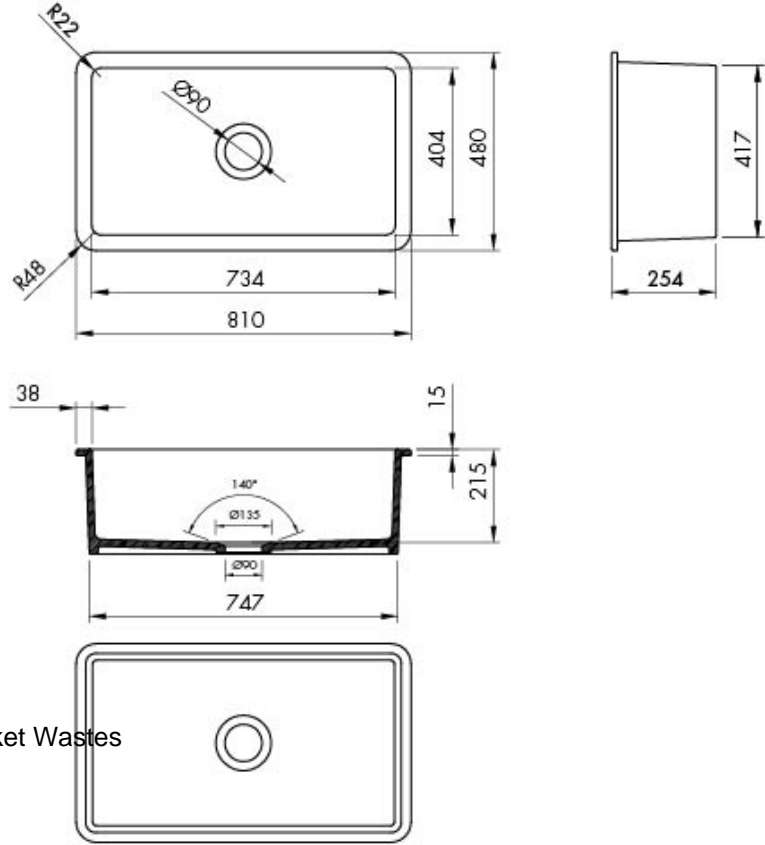

Cuisine 81 x 48 Inset / Undermount Fine Fireclay Matte Black Sink

Code: CU81FS-MB

Specifications

- Material: Fine Fireclay
- Finish: Matte Black
- Waste outlets included: 90x50mm Stainless Steel Basket Wastes
- Mounting options: Inset & Undermount
- Capacity: 58L
- Internal depth: 220mm
- Suitable for use with food waste disposer – we recommend purchase of an extended flange and a model with anti-vibration collar
- Note: Fine Fireclay is a natural product and therefore subject to variations. This should be seen as a quality that adds to its unique natural beauty. Variations +/- 2% to the specifications are common and acceptable and are within industry tolerance. We always recommend the cabinet maker and stone provider has the actual sink with them to measure before making cabinetry or cutting stone. For more information please visit our Installation Care & Warranty page or Contact Us.