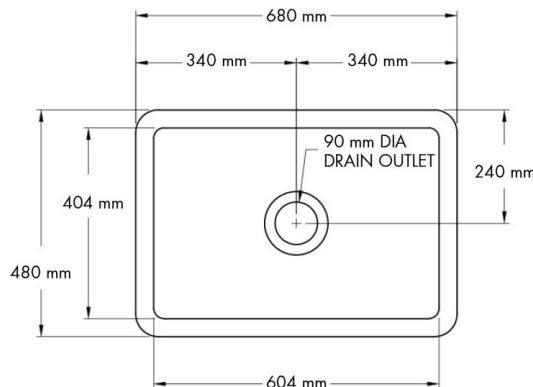

## Cuisine 68 x 48 Inset / Undermount Fine Fireclay Sink

**Code:** CU68FS

### Specifications

- Material: Fine Fireclay
- Finish: White Gloss
- Waste outlets included: 90x50mm Stainless Steel Basket Wastes
- Mounting options: Inset & Undermount
- Capacity: 46L
- Internal depth: 220mm
- Suitable for use with food waste disposer – we recommend purchase of an extended flange and a model with anti-vibration collar
- Note: Fine Fireclay is a natural product and therefore subject to variations. This should be seen as a quality that adds to its unique natural beauty. Variations +/- 2% to the specifications are common and acceptable and are within industry tolerance. We always recommend the cabinet maker and stone provider has the actual sink with them to measure before making cabinetry or cutting stone. For more information please visit our Installation Care & Warranty page or Contact Us.

### Product Options

CU68SSG.: Cuisine 68 x 48 Stainless Steel Grid

CU68FS: Cuisine 68 x 48 Inset / Undermount Fine Fireclay Sink

CU68FS-OF: Cuisine 68 x 48 Inset / Undermount Fine Fireclay Sink with Overflow