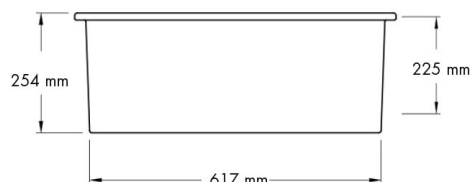

## Cuisine 68 x 48 Inset / Undermount Fine Fireclay Sink

**Code:** CU68FS

### Specifications

- Material: Fine Fireclay
- Finish: White Gloss
- Waste outlets included: 90x50mm Stainless Steel Basket Wastes
- Mounting options: Inset & Undermount
- Capacity: 46L
- Internal depth: 220mm
- Suitable for use with food waste disposer – we recommend purchase of an extended flange and a model with anti-vibration collar
- Note: Fine Fireclay is a natural product and therefore subject to variations. This should be seen as a quality that adds to its unique natural beauty. Variations +/- 2% to the specifications are common and acceptable and are within industry tolerance. We always recommend the cabinet maker and stone provider has the actual sink with them to measure before making cabinetry or cutting stone. For more information please visit our Installation Care & Warranty page or Contact Us.