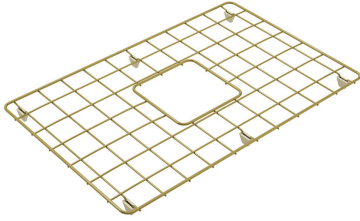

## Cuisine 68 X 48 Protective Brushed Brass Grid

**Code:** CU681SSG-BB

TRADITIONAL & HAMPTONS STYLE SPECIALISTS

### Specifications

- Material: Stainless Steel
- Finish: Brushed Brass PVD
- Easy to clean, dishwasher safe.
- Fits the Cuisine 68 fine fireclay sink (model CU68FS & CU68FS-MB)
- Overall size 565 x 365mm