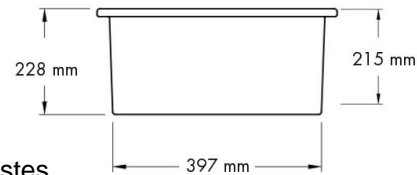

Cuisine 46 x 46 Inset / Undermount Fine Fireclay Sink

Code: CU46FS

Specifications

- Material: Fine Fireclay
- Finish: Gloss White
- Waste outlets included: 90x50mm Stainless Steel Basket Wastes
- Mounting options: Inset & Undermount
- Capacity: 28L
- Internal depth: 210mm
- Approx. internal radius: 15 mm
- Approx. external radius: 45 mm
- Suitable for use with food waste disposer – we recommend purchase of an extended flange and a model with anti-vibration collar
- Note: Fine Fireclay is a natural product and therefore subject to variations. This should be seen as a quality that adds to its unique natural beauty. Variations +/- 2% to the specifications are common and acceptable and are within industry tolerance. We always recommend the cabinet maker and stone provider has the actual sink with them to measure before making cabinetry or cutting stone. For more information please visit our Installation Care & Warranty page or Contact Us.

Product Options

CU46FS: Cuisine 46 x 46 Inset / Undermount Fine Fireclay Sink

CU46SSG: Cuisine 46 x 46 Stainless Steel Grid

CU46FS-OF: Cuisine 46 x 46 Inset / Undermount Fine Fireclay Sink with Overflow

Warranty