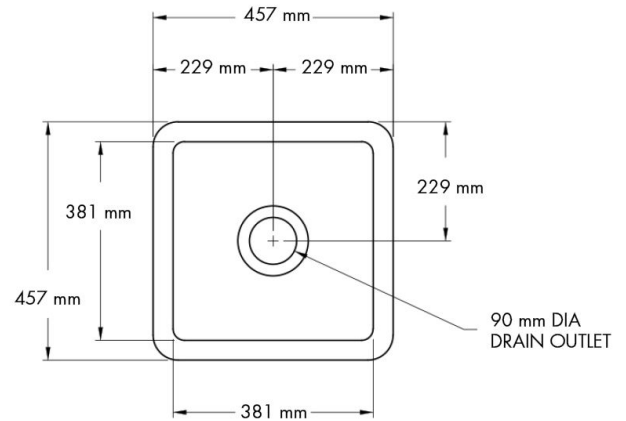

Cuisine 46 x 46 Inset / Undermount Fine Fireclay Sink

Code: CU46FS

Specifications

- Material: Fine Fireclay
- Finish: Gloss White
- Waste outlets included: 90x50mm Stainless Steel Basket Wastes
- Mounting options: Inset & Undermount
- Capacity: 28L
- Internal depth: 210mm
- Approx. internal radius: 15 mm
- Approx. external radius: 45 mm
- Suitable for use with food waste disposer – we recommend purchase of an extended flange and a model with anti-vibration collar
- Note: Fine Fireclay is a natural product and therefore subject to variations. This should be seen as a quality that adds to its unique natural beauty. Variations +/- 2% to the specifications are common and acceptable and are within industry tolerance. We always recommend the cabinet maker and stone provider has the actual sink with them to measure before making cabinetry or cutting stone. For more information please visit our Installation Care & Warranty page or Contact Us.

Product Options

CU46FS: Cuisine 46 x 46 Inset / Undermount Fine Fireclay Sink

CU46SSG: Cuisine 46 x 46 Stainless Steel Grid

CU46FS-OF: Cuisine 46 x 46 Inset / Undermount Fine Fireclay Sink with Overflow

Warranty