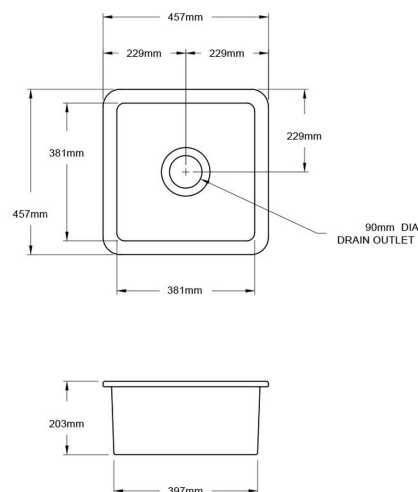

Cuisine 46 x 46 Inset / Undermount Fine Fireclay Matte Black Sink

Code: CU46FS-MB

TRADITIONAL & HAMPTONS STYLE SPECIALISTS

BATHROOM | KITCHEN | LAUNDRY

Specifications

- Material: Fine Fireclay
- Finish: Matte Black
- Waste outlets included: 90x50mm Stainless Steel Basket Wastes
- Mounting options: Inset & Undermount
- Capacity: 28L
- Internal depth: 210mm
- Approx. internal radius: 15 mm
- Approx. external radius: 45 mm
- Suitable for use with food waste disposer – we recommend purchase of an extended flange and a model with anti-vibration collar
- Note: Fine Fireclay is a natural product and therefore subject to variations. This should be seen as a quality that adds to its unique natural beauty. Variations +/- 2% to the specifications are common and acceptable and are within industry tolerance. We always recommend the cabinet maker and stone provider has the actual sink with them to measure before making cabinetry or cutting stone. For more information please visit our Installation Care & Warranty page or Contact Us.

Product Options

CU46SSG: Cuisine 46 x 46 Stainless Steel Grid

CU46FS-MB: Cuisine 46 x 46 Inset / Undermount Fine Fireclay Sink

CU46FS-MB-OF: Cuisine 46 x 46 Inset / Undermount Fine Fireclay Sink with Overflow