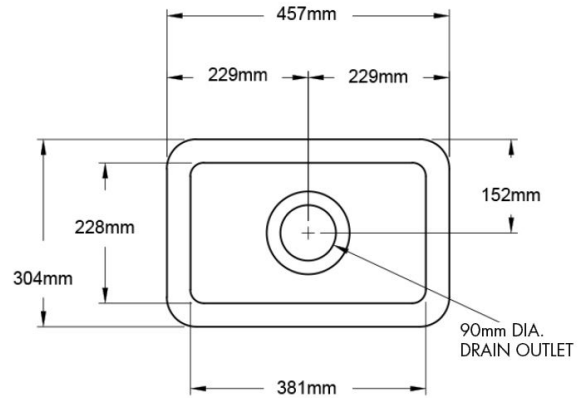

Cuisine 30 x 46 Inset / Undermount Fine Fireclay Sink

Code: CU30FS

Specifications

- Material: Fine Fireclay
- Finish: White Gloss
- Waste outlets included: 90x50mm Stainless Steel Basket Wastes
- Mounting options: Inset & Undermount
- Capacity: 17L
- Internal depth: 175mm
- Approx. internal radius: 15 mm
- Approx. external radius: 45 mm
- Suitable for use with food waste disposer – we recommend purchase of an extended flange and a model with anti-vibration collar
- Note: Fine Fireclay is a natural product and therefore subject to variations. This should be seen as a quality that adds to its unique natural beauty. Variations +/- 2% to the specifications are common and acceptable and are within industry tolerance. We always recommend the cabinet maker and stone provider has the actual sink with them to measure before making cabinetry or cutting stone. For more information please visit our Installation Care & Warranty page or Contact Us.