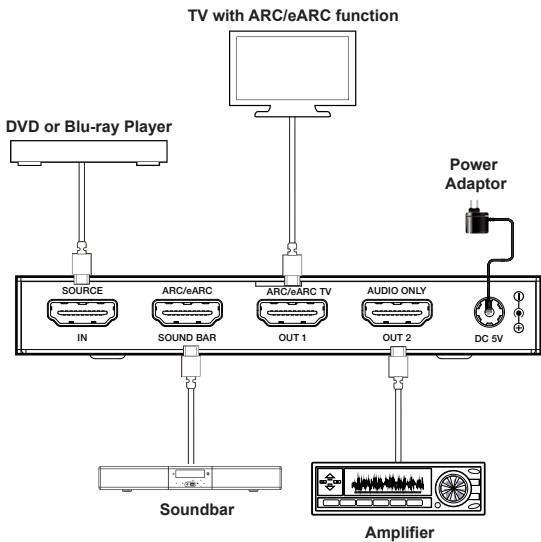

6. Application Example

HDMI™
HIGH DEFINITION MULTIMEDIA INTERFACE

The terms HDMI and HDMI High-Definition Multimedia interface, and the HDMI Logo are trademarks or registered trademarks of HDMI Licensing LLC in the United States and other countries.