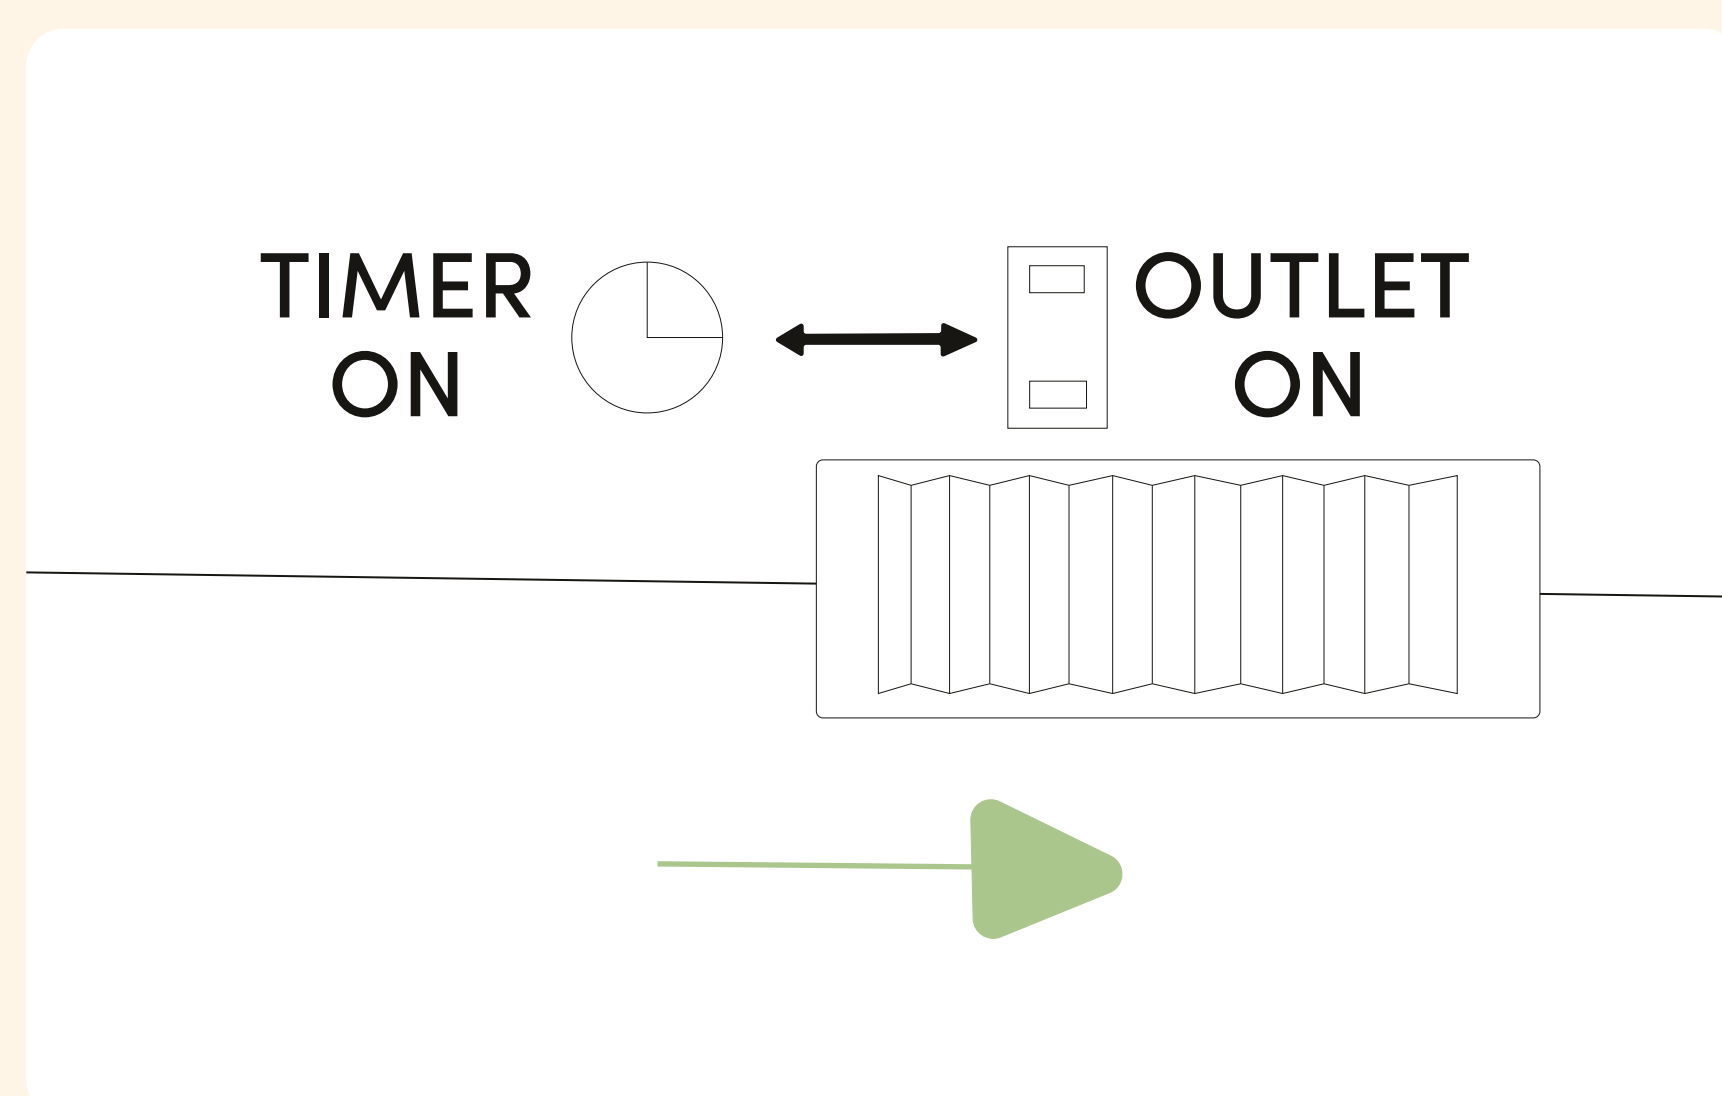

2

PIN UP
Light OFF

PIN DOWN
Light ON

OUTLET ON

TIMER ON

Timer will turn ON and OFF as programmed

Device plugged in will remain on at all times

Example:

It is 4:30pm at time of setup

The arrow is set to 4:30 pm on the dial

The pushed down pins show the light to be ON between 7:00am and 7:00pm

Steps to Sustainability

When we started Soltech, we had a goal to make the best and most **aesthetically pleasing** grow lights. As we grew, so did our carbon footprint. Today we are on the path to becoming **carbon neutral** using more earth friendly materials.