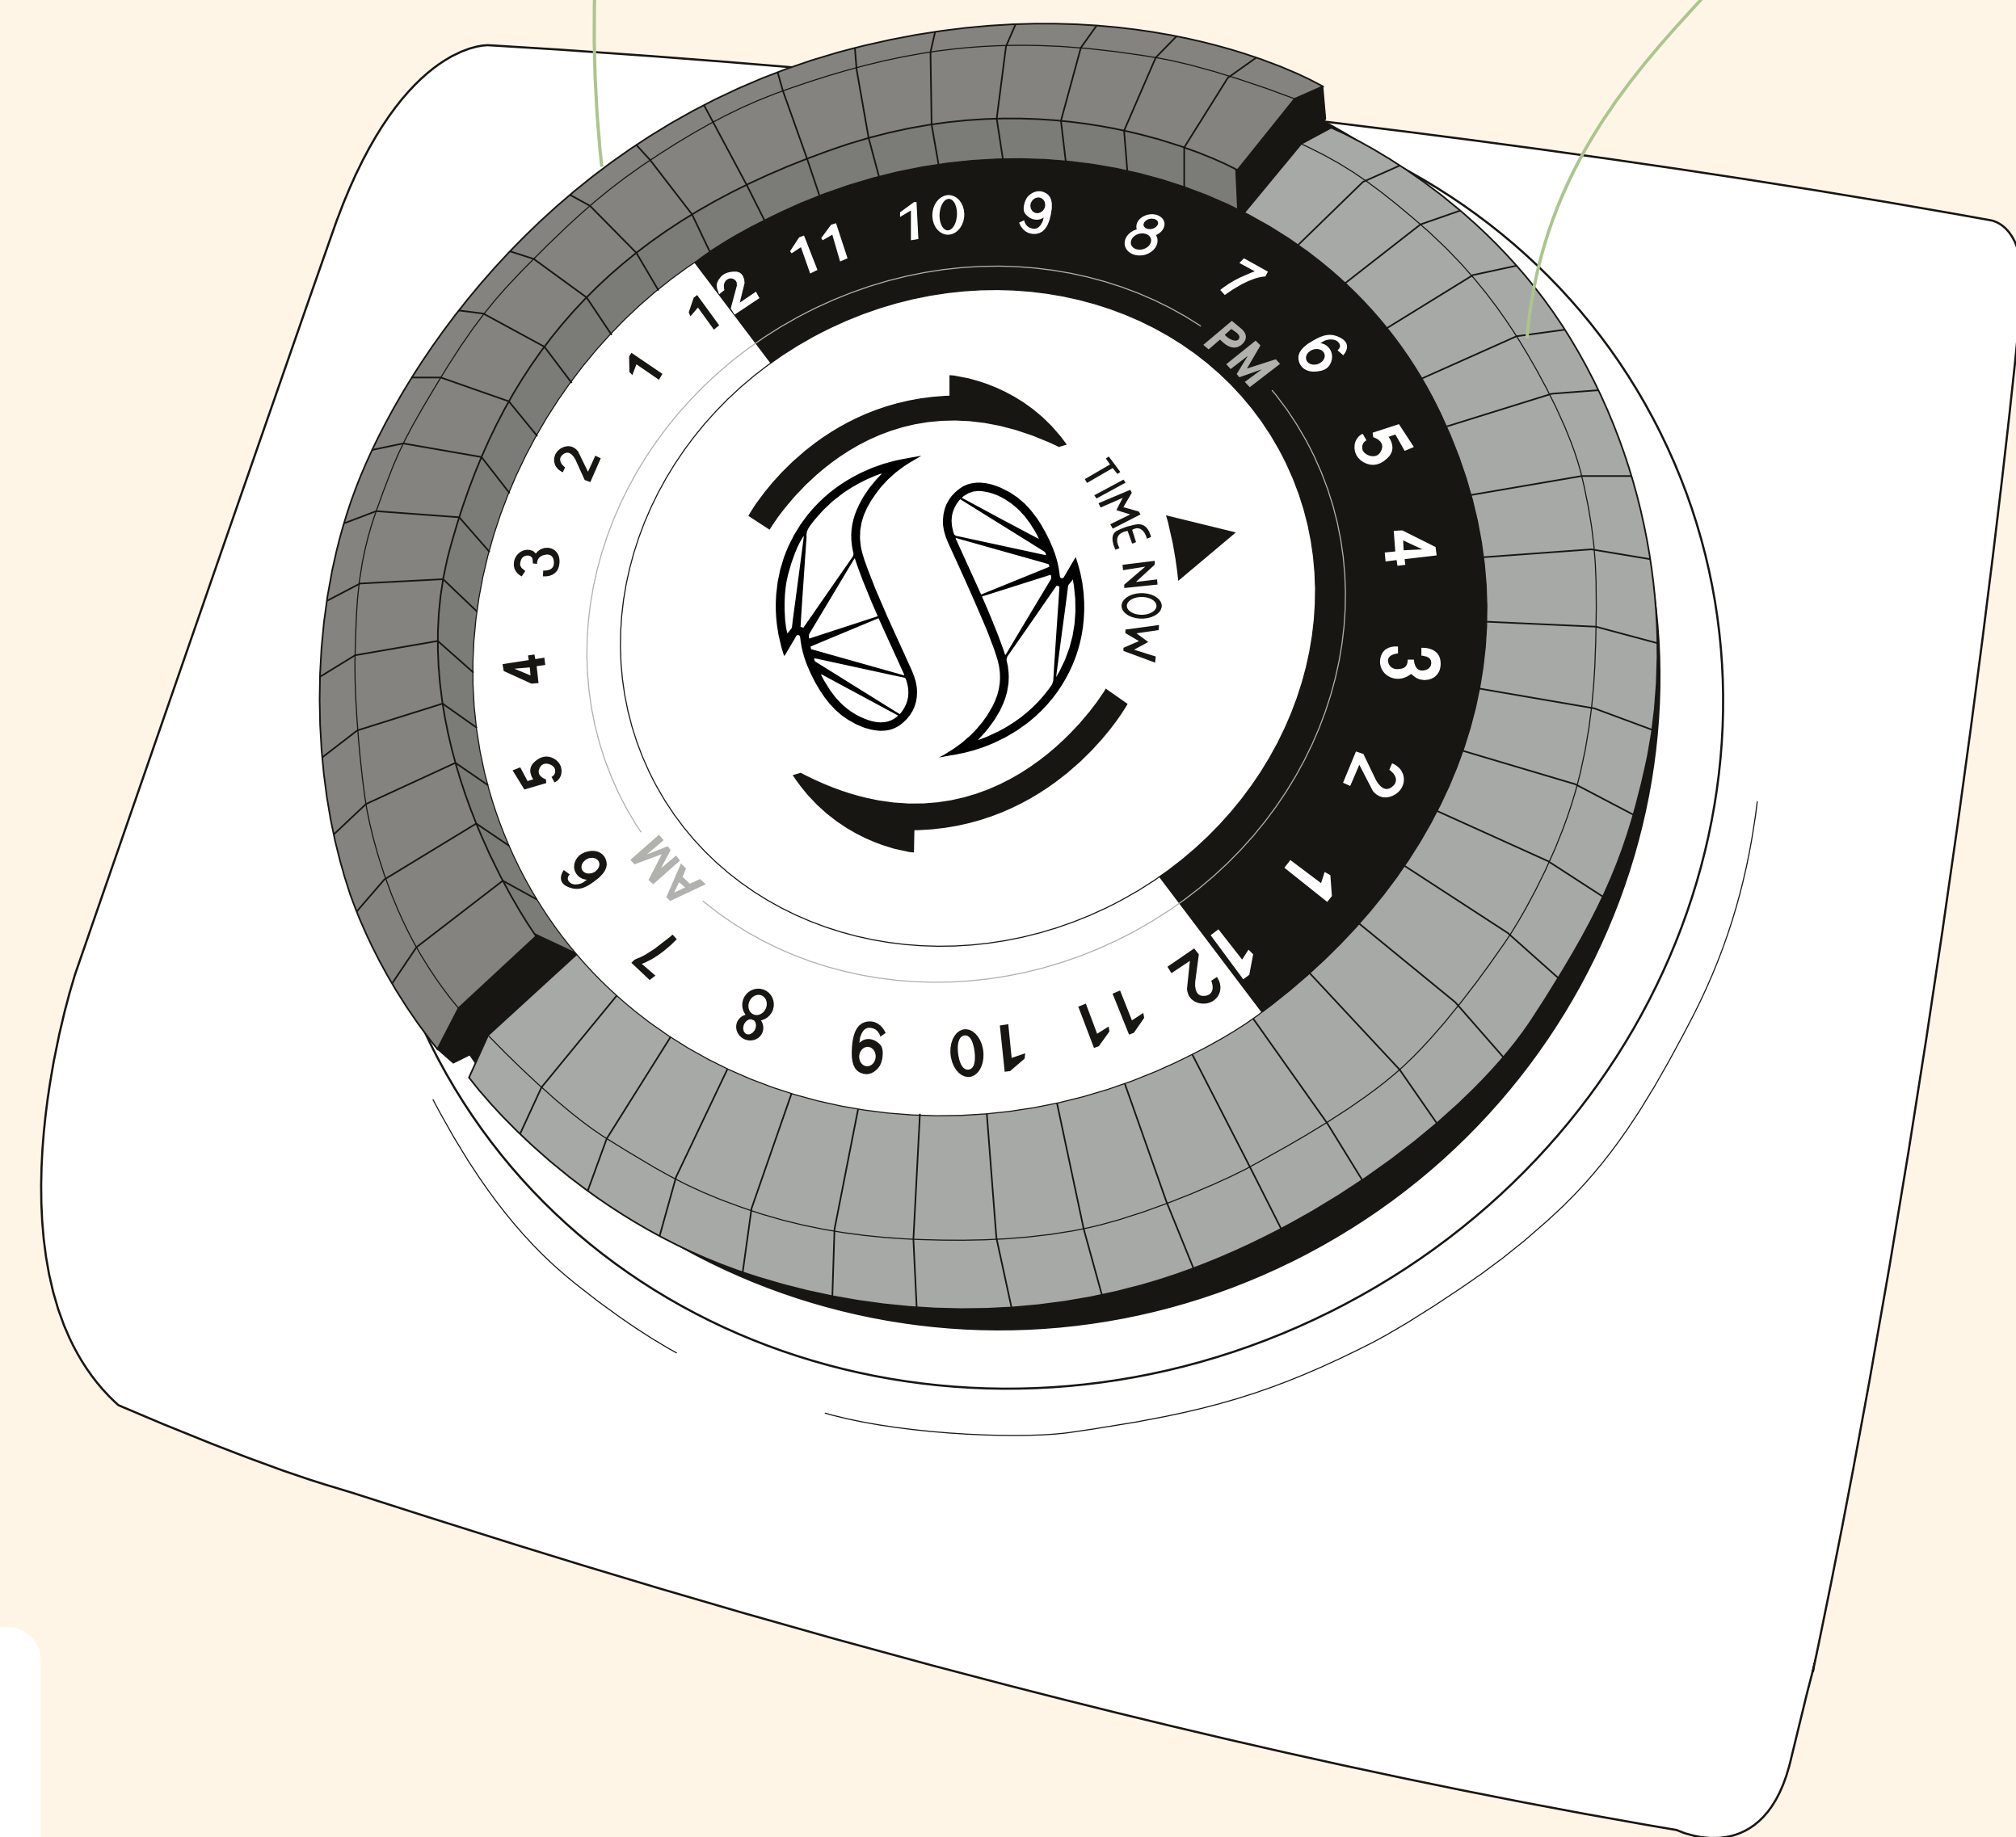

Timer Programming

1

Turn dial clockwise so arrow points to current time

2

PIN UP
Light OFF

PIN DOWN
Light ON

OUTLET ON

TIMER ON

Timer will turn ON and OFF as programmed

Device plugged in will remain on at all times

Example:

It is 4:30pm at time of setup

The arrow is set to 4:30 pm on the dial

The pushed down pins show the light to be ON between 7:00am and 7:00pm

Steps to Sustainability

When we started Soltech, we had a goal to make the best and most **aesthetically pleasing** grow lights. As we grew, so did our carbon footprint. Today we are on the path to becoming **carbon neutral** using more earth friendly materials.

This packaging contains recycleable materials which **eliminates 270,000ft** of tape each year and printed paper **reduced by 75%**. Paper pulp inserts reduce **4 tons of CO2** per year.

Thank you for being a part of our efforts to bring more green to our planet and our lives.