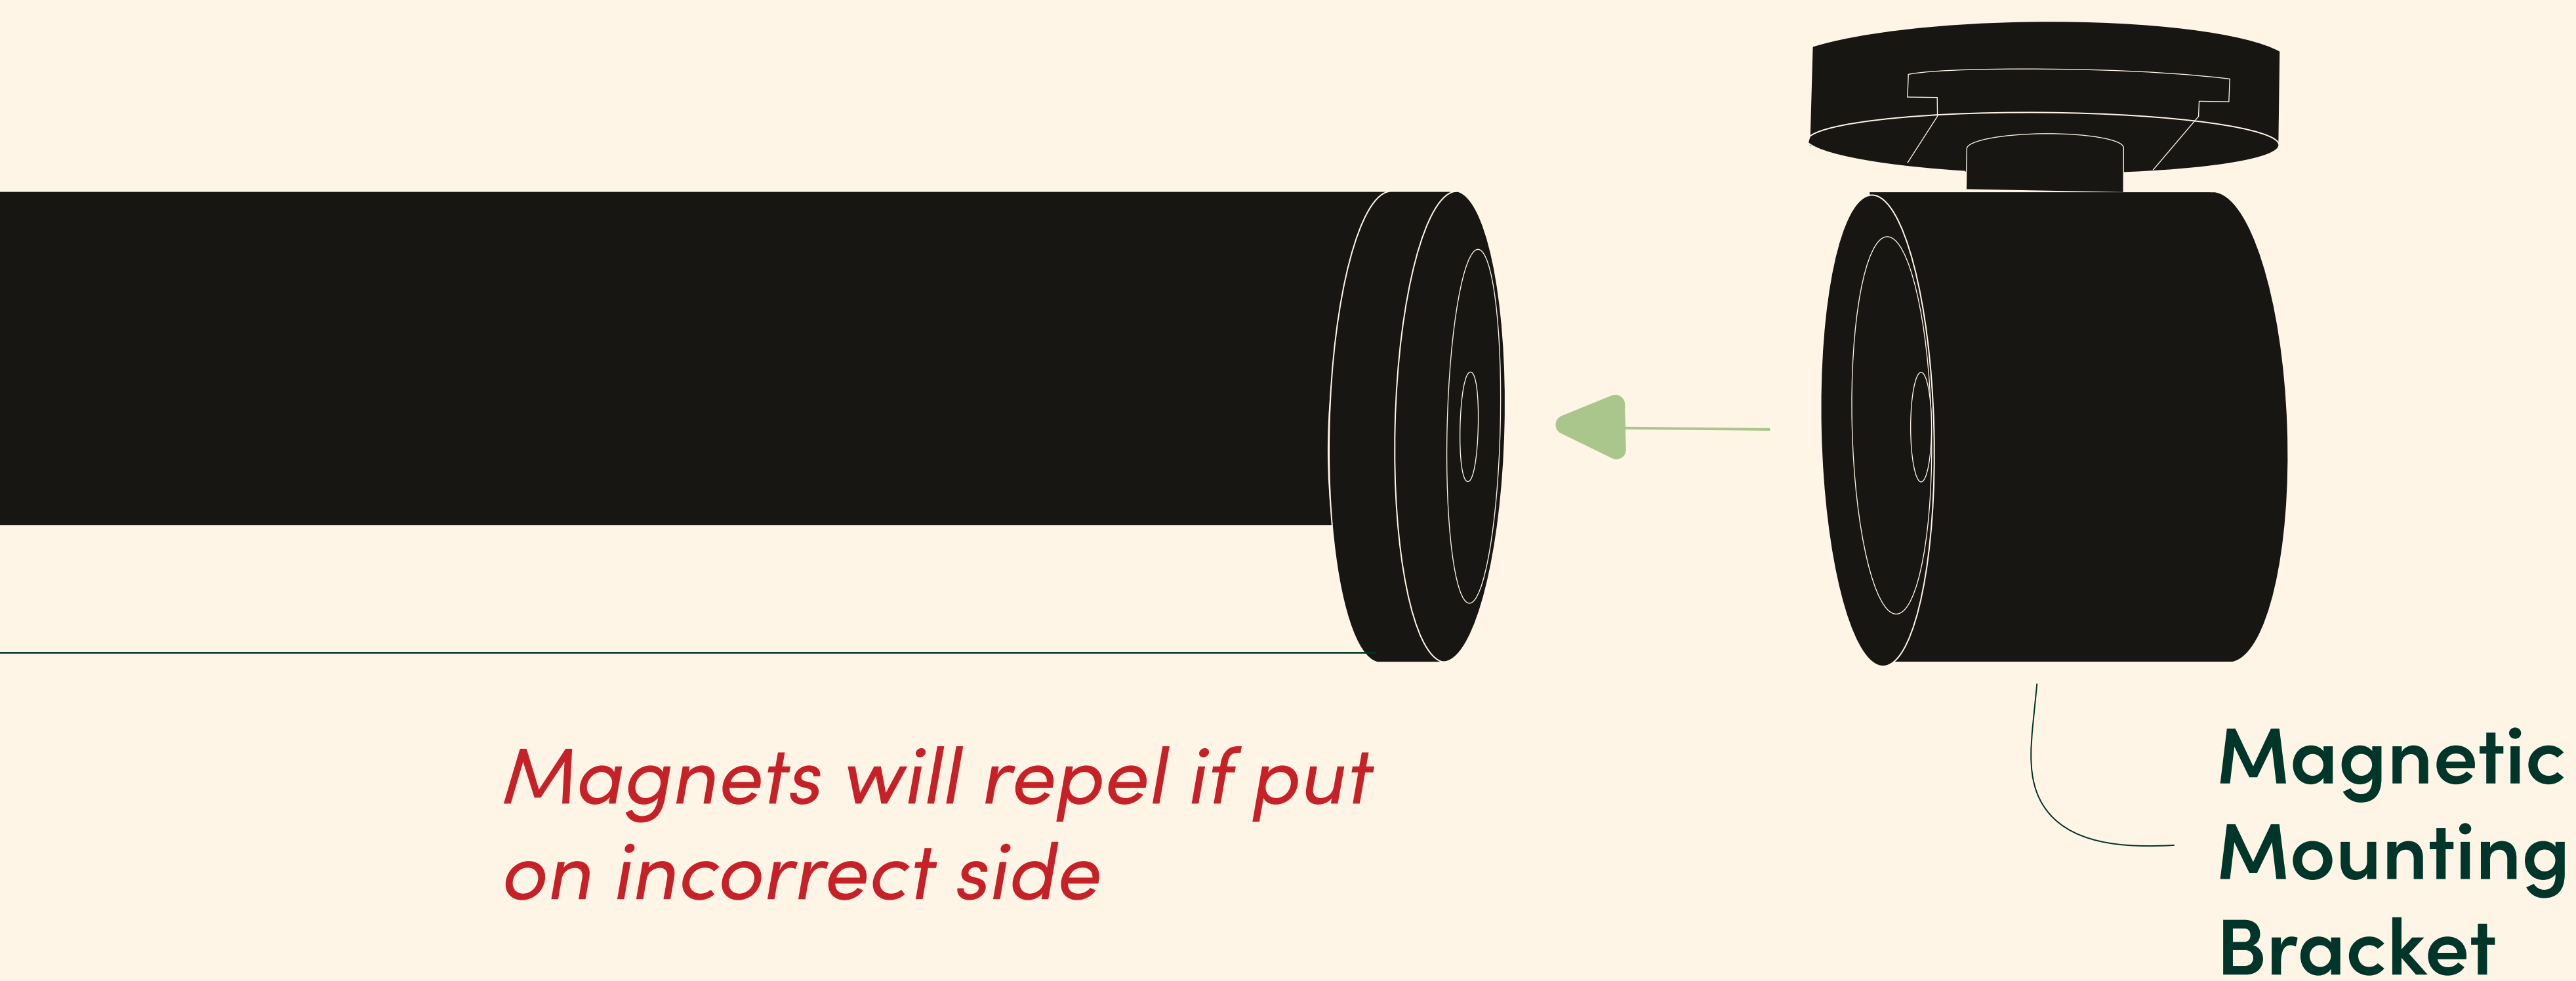

GroveTM
INSTALLATION GUIDE

1 Assemble Light

Snap both magnetic mounting brackets onto the ends of the light body

Brackets allow for 360 degree rotation for optimal versatility

For detailed product guides and installation video follow the QR code

2 Install Light

Clean and wipe dry mounting surface

Peel off the adhesive cover and stick to surface

Press & hold down brackets for 15 seconds

3 Connect Power

Screw Options
For different screw mount options, please use the included template found in the directions packet

ON / OFF

quickly double tap the main body

BRIGHTNESS -/+

quick tap once then hold down on the second tap until desired brightness reached

Timer Programming

1

Turn dial clockwise so arrow points to current time

2

PIN UP
Light OFF

PIN DOWN
Light ON

OUTLET ON

TIMER ON

Timer will turn ON and OFF as programmed

Device plugged in will remain on at all times

Example: