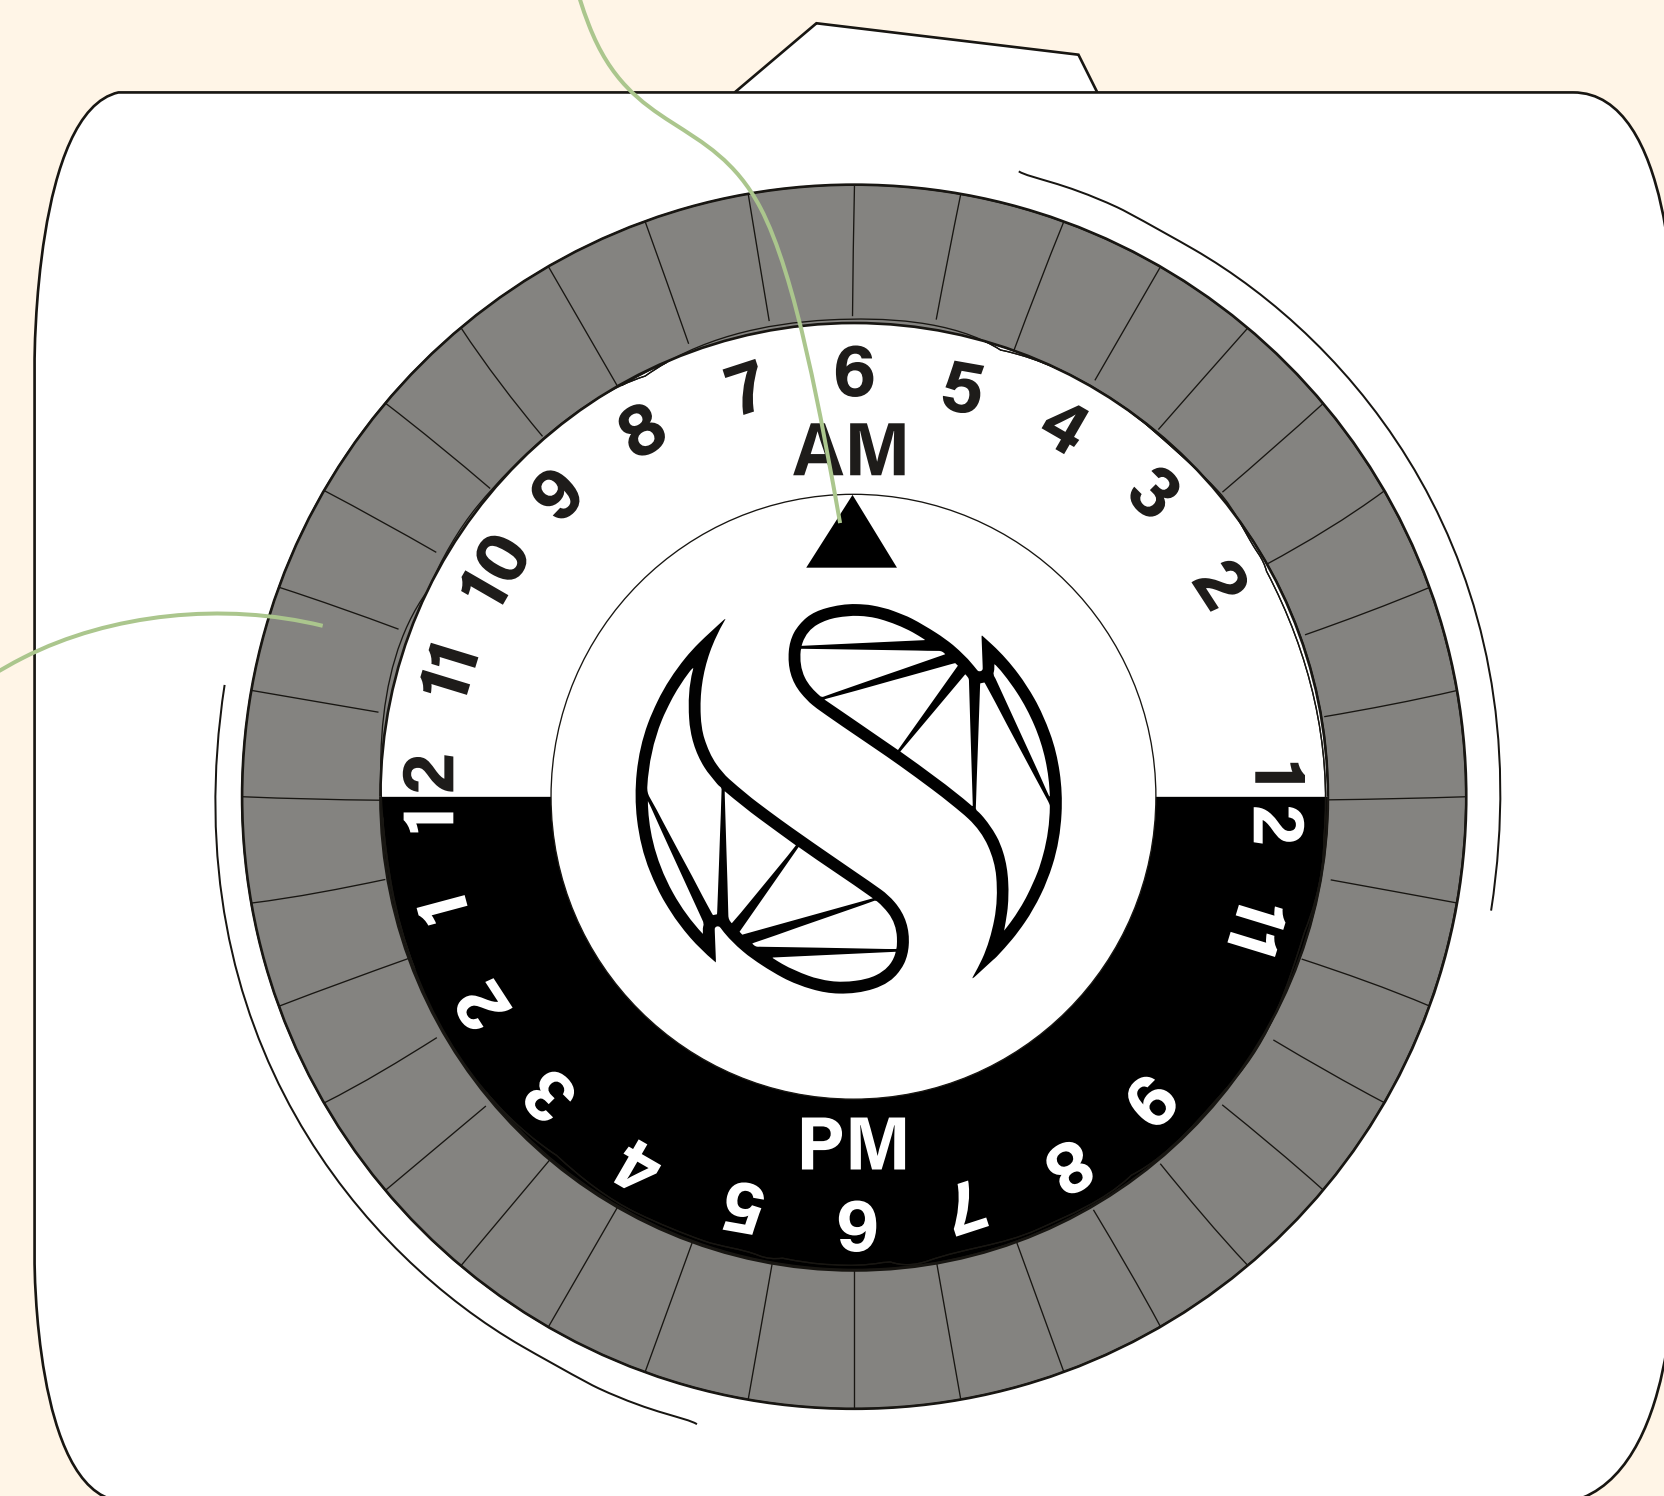

ON / OFF

quickly double tap the main body

BRIGHTNESS -/+

quick tap once then hold down on the second tap until desired brightness reached

Timer Programming

1

Turn dial clockwise so arrow points to current time

2

PIN UP
Light OFF

PIN DOWN
Light ON

OUTLET ON

TIMER ON

Timer will turn ON and OFF as programmed

Device plugged in will remain on at all times

Example:

It is 4:30pm at time of setup

The arrow is set to 4:30 pm on the dial

The pushed down pins show the light to be ON between 7:00am and 7:00pm

Steps to Sustainability

When we started Soltech, we had a goal to make the best and most **aesthetically pleasing** grow lights. As we grew, so did our carbon footprint. Today we are on the path to becoming **carbon neutral** using more earth friendly materials.