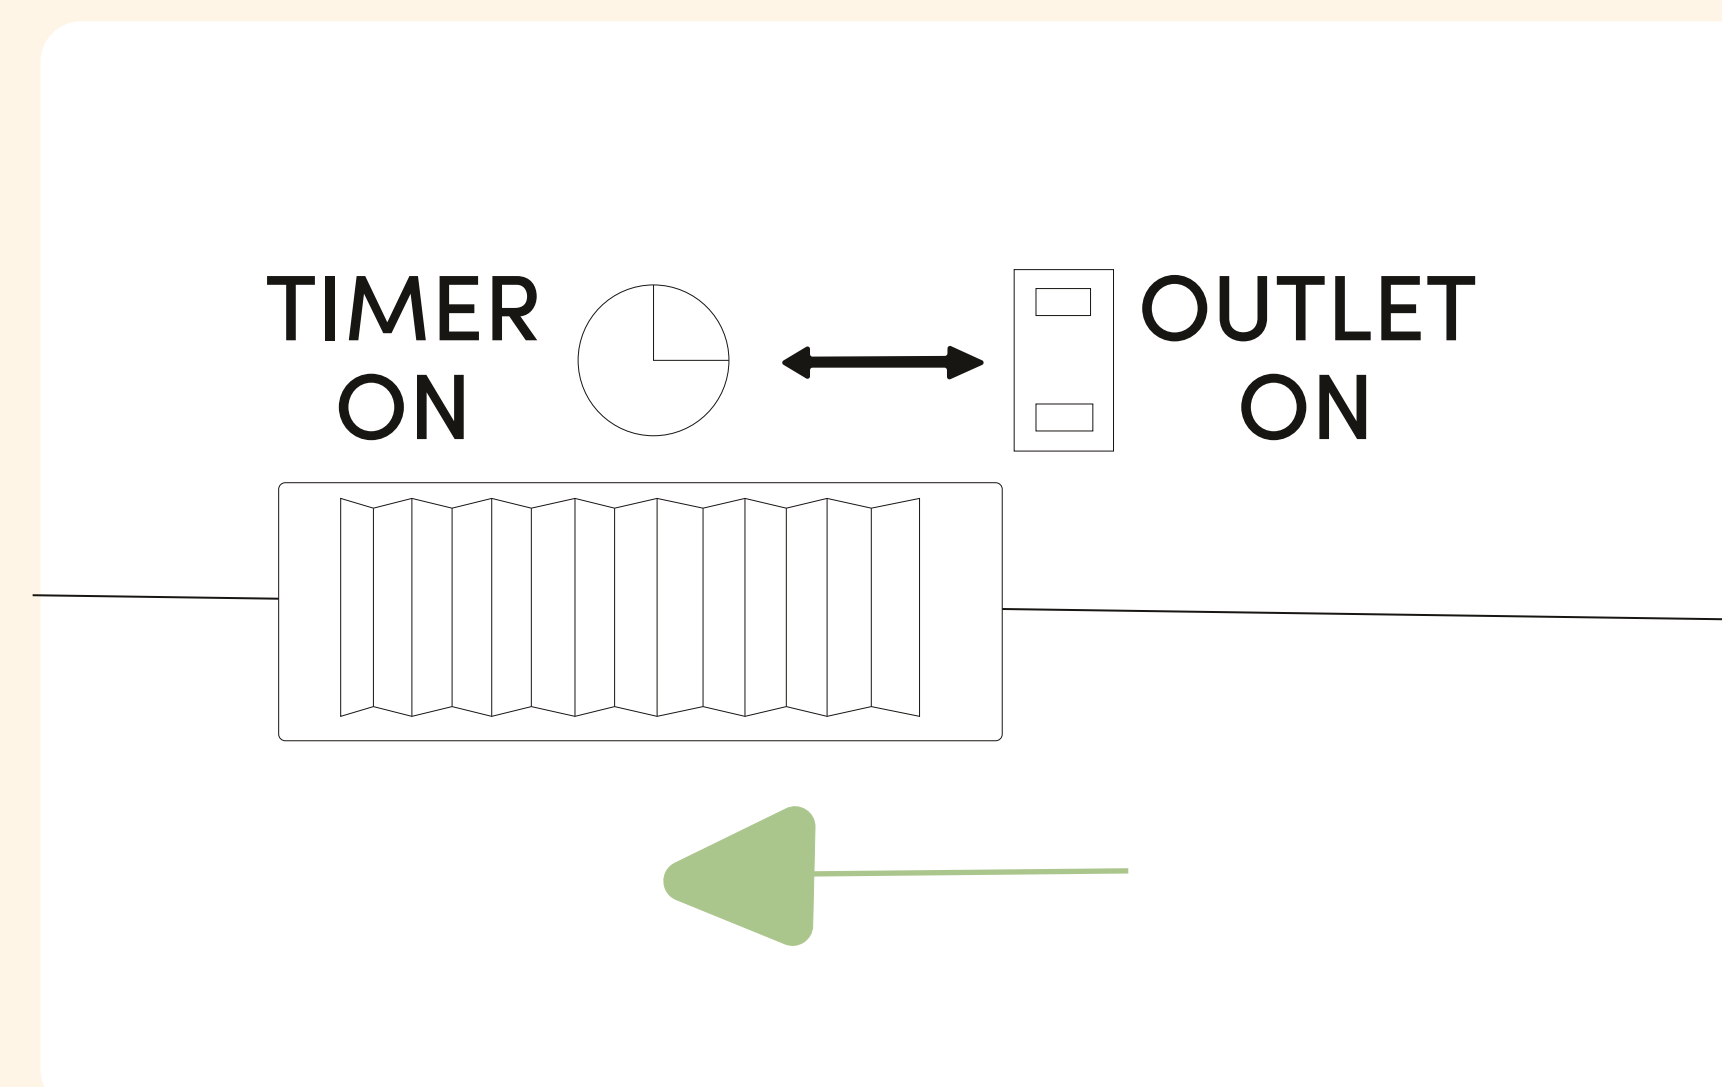

2

PIN UP
Light OFF

PIN DOWN
Light ON

OUTLET ON

TIMER ON

Timer will turn ON and OFF as programmed

Device plugged in will remain on at all times

Example:

It is 4:30pm at time of setup

The arrow is set to 4:30 pm on the dial

The pushed down pins show the light to be ON between 7:00am and 7:00pm

Steps to Sustainability

When we started Soltech, we had a goal to make the best and most **aesthetically pleasing** grow lights. As we grew, so did our carbon footprint. Today we are on the path to becoming **carbon neutral** using more earth friendly materials.