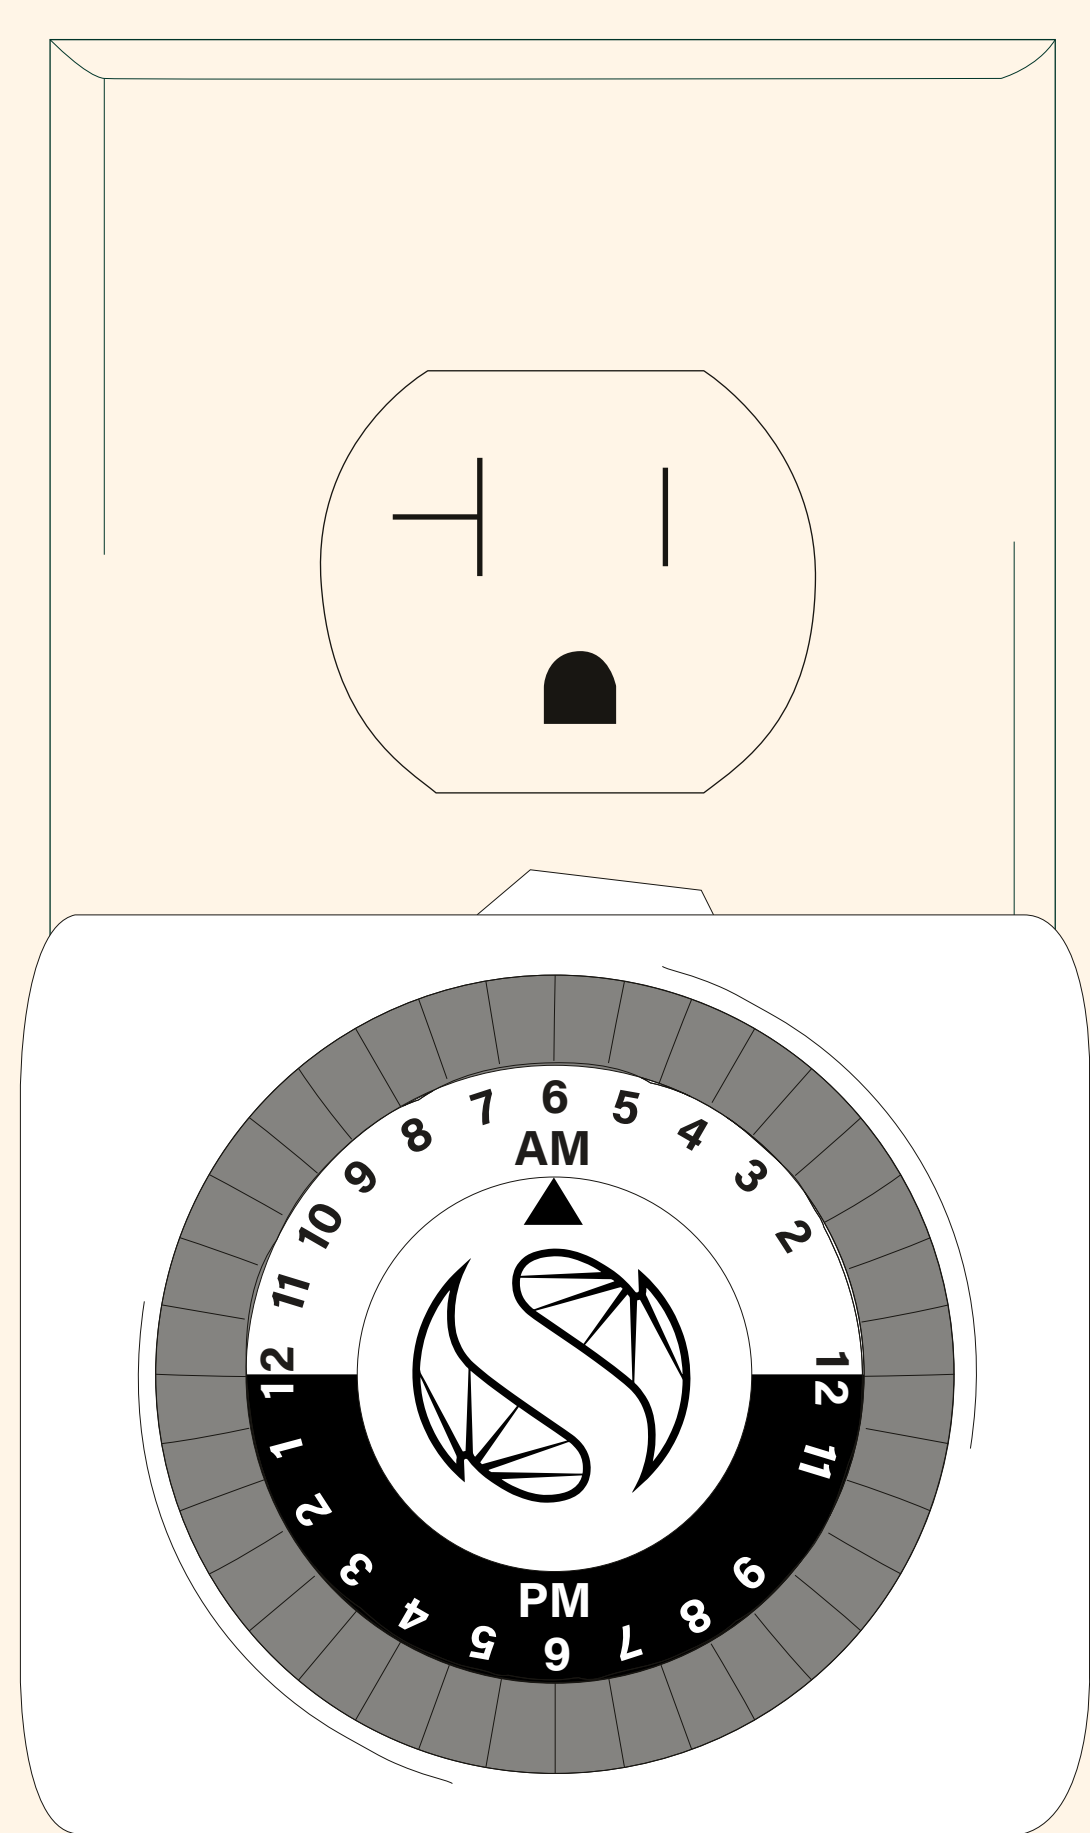

GroveTM
INSTALLATION GUIDE

1 Assemble Light

Snap both magnetic mounting brackets onto the ends of the light body

Brackets allow for 360 degree rotation for optimal versatility

For detailed product guides and installation video follow the QR code

2 Install Light

Clean and wipe dry mounting surface

Peel off the adhesive cover and stick to surface

Press & hold down brackets for 15 seconds

3 Connect Power

Screw Options
For different screw mount options, please use the included template found in the directions packet

4 Cable Management

Clean and wipe dry mounting surfaces

Peel off the adhesive cover and stick to surface

Press & hold for 15 sec.

5 Touch Features

The main body of the light is touch sensitive

Touch features will NOT work on the mounting brackets

It is 4:30pm at time of setup

The arrow is set to 4:30 pm on the dial

The pushed down pins show the light to be ON between 7:00am and 7:00pm

Steps to Sustainability

When we started Soltech, we had a goal to make the best and most **aesthetically pleasing** grow lights. As we grew, so did our carbon footprint. Today we are on the path to becoming **carbon neutral** using more earth friendly materials.