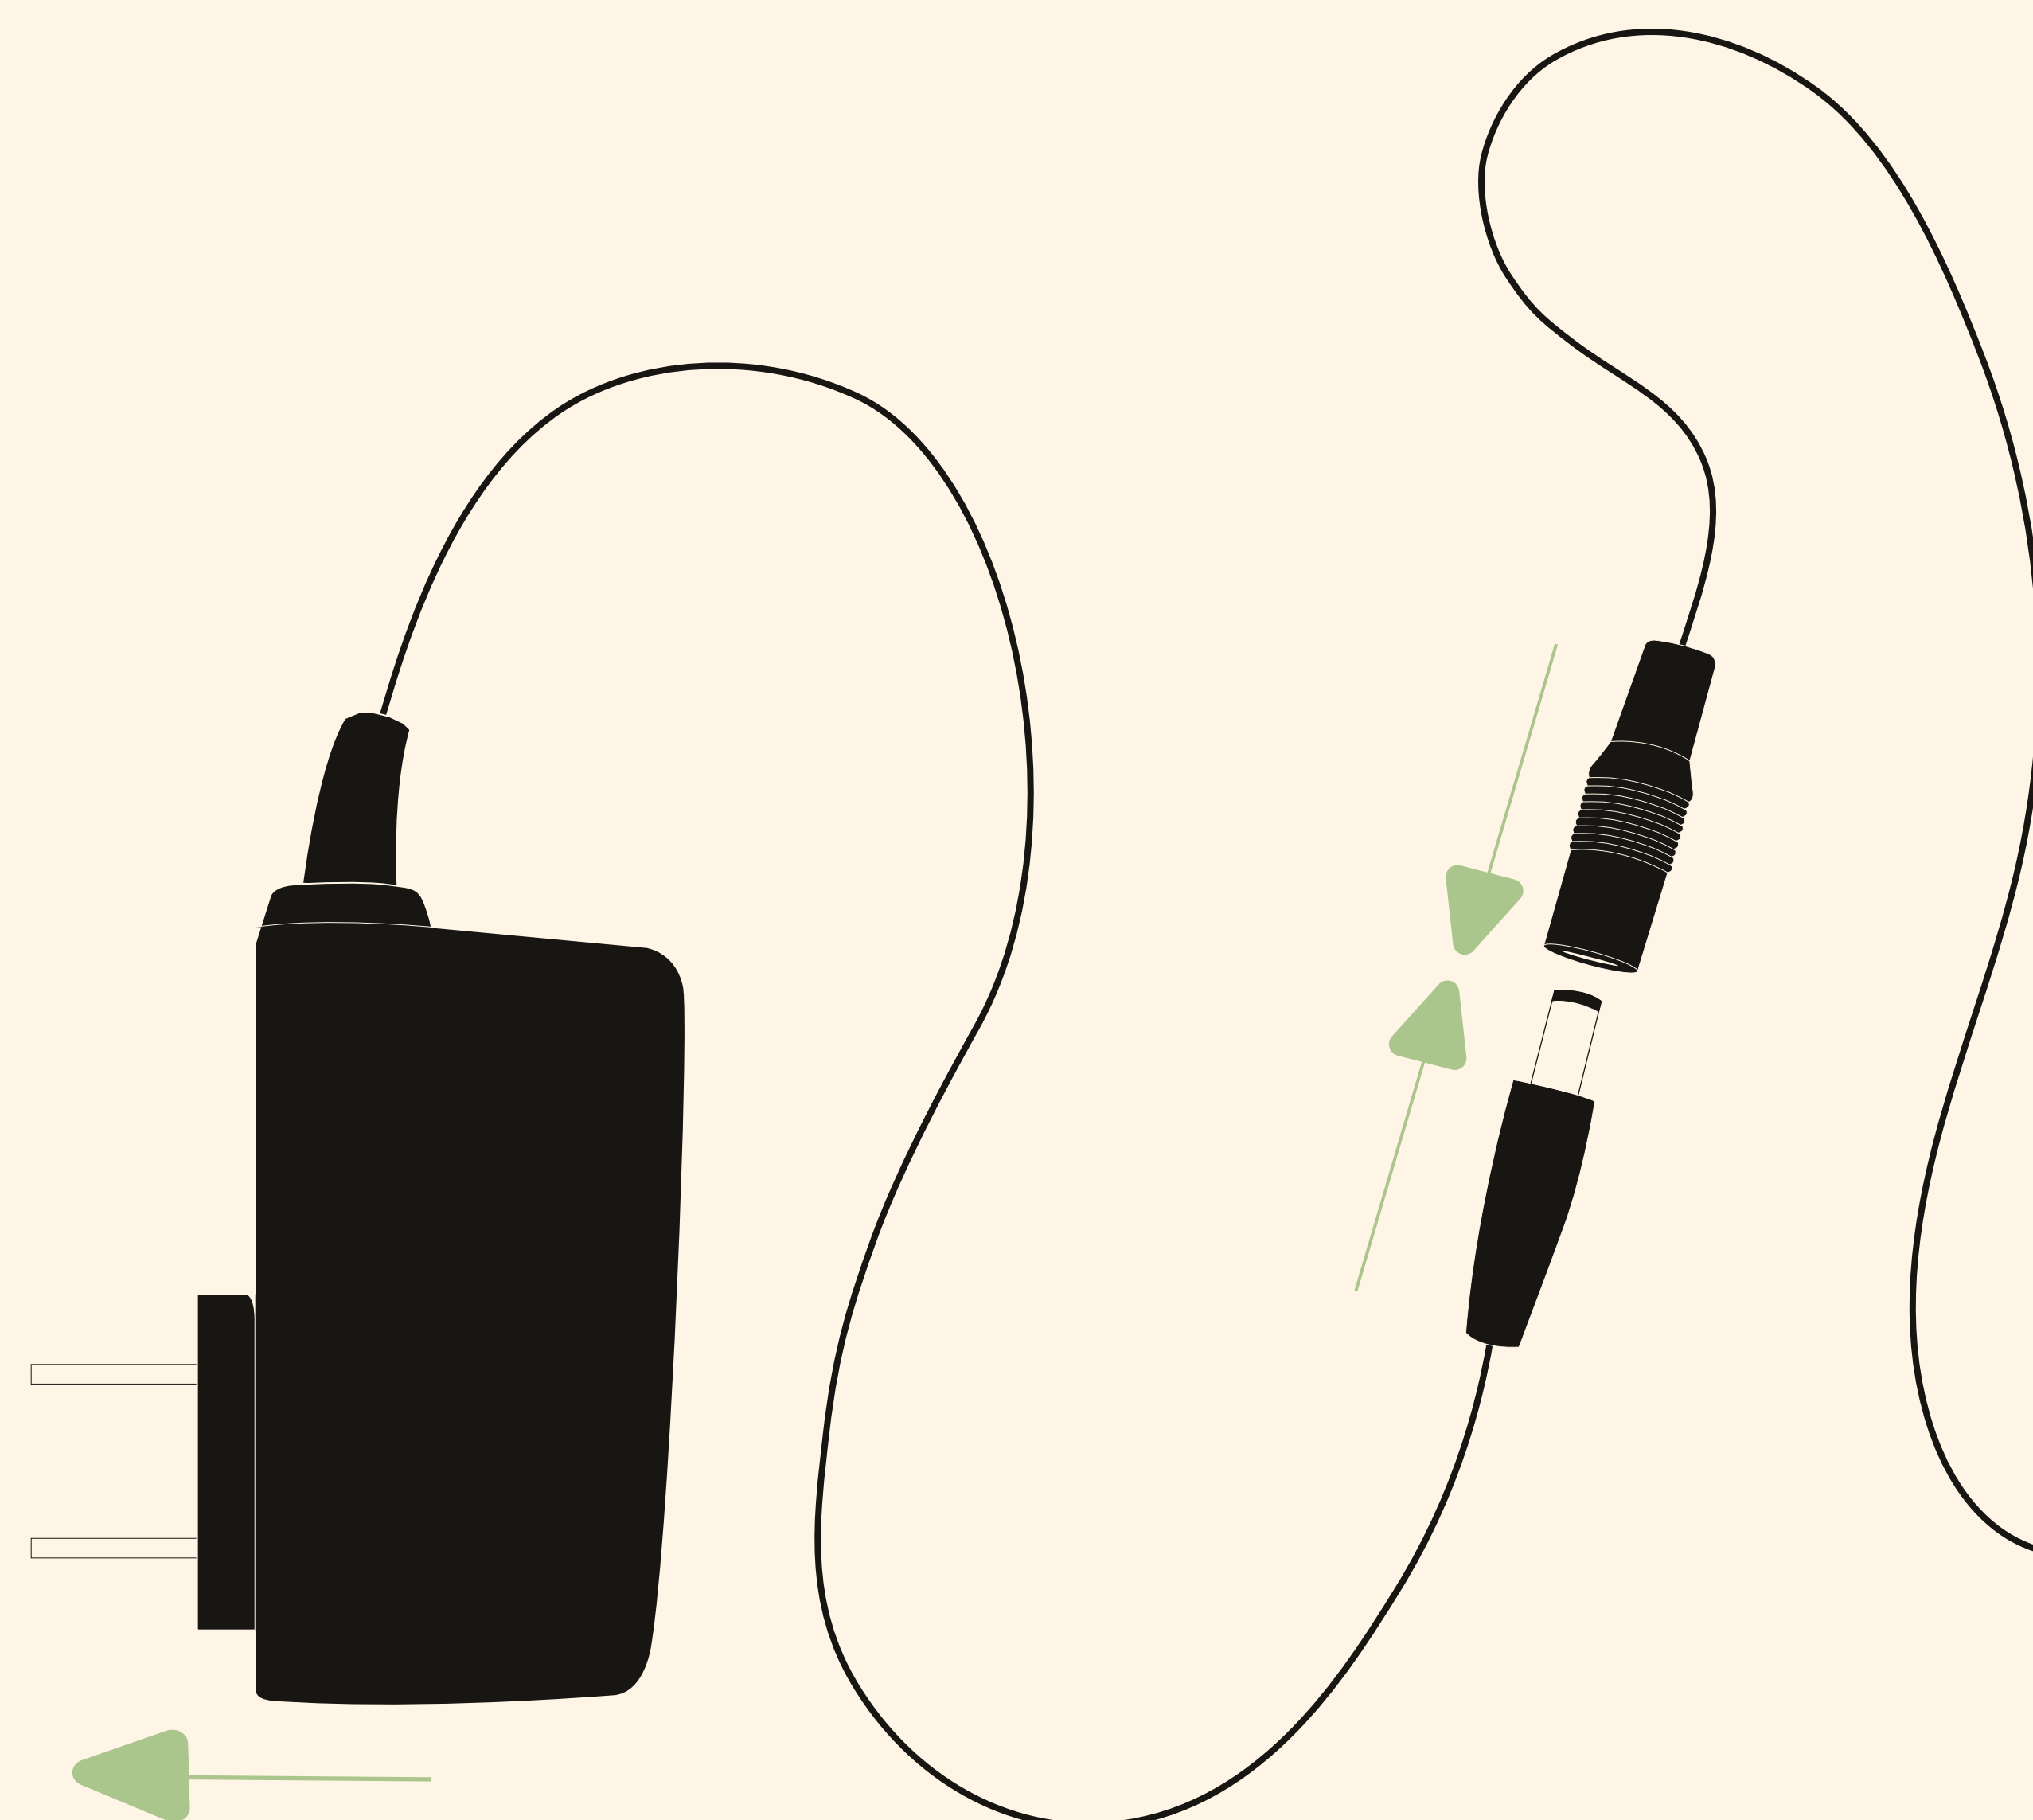

GroveTM
INSTALLATION GUIDE

1 Assemble Light

Snap both magnetic mounting brackets onto the ends of the light body

Brackets allow for 360 degree rotation for optimal versatility

For detailed product guides and installation video follow the QR code

2 Install Light

Clean and wipe dry mounting surface

Peel off the adhesive cover and stick to surface

Press & hold down brackets for 15 seconds

3 Connect Power

Screw Options
For different screw mount options, please use the included template found in the directions packet

ON / OFF

quickly double tap the main body

BRIGHTNESS -/+

quick tap once then hold down on the second tap until desired brightness reached

Timer Programming

1

Turn dial clockwise so arrow points to current time

2

PIN UP
Light OFF

PIN DOWN
Light ON

OUTLET ON

TIMER ON

Timer will turn ON and OFF as programmed

Device plugged in will remain on at all times

Example: