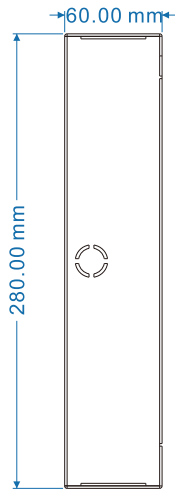

### Diverse Installation

Four additional knockout holes are implemented along each side of the enclosure, allow cables to plug into the speaker in any direction.

# Dimensioning

Side

Top

Rear-back

Rear-front

(Perspective)

(SQ10-B)

(SQ10-BF)