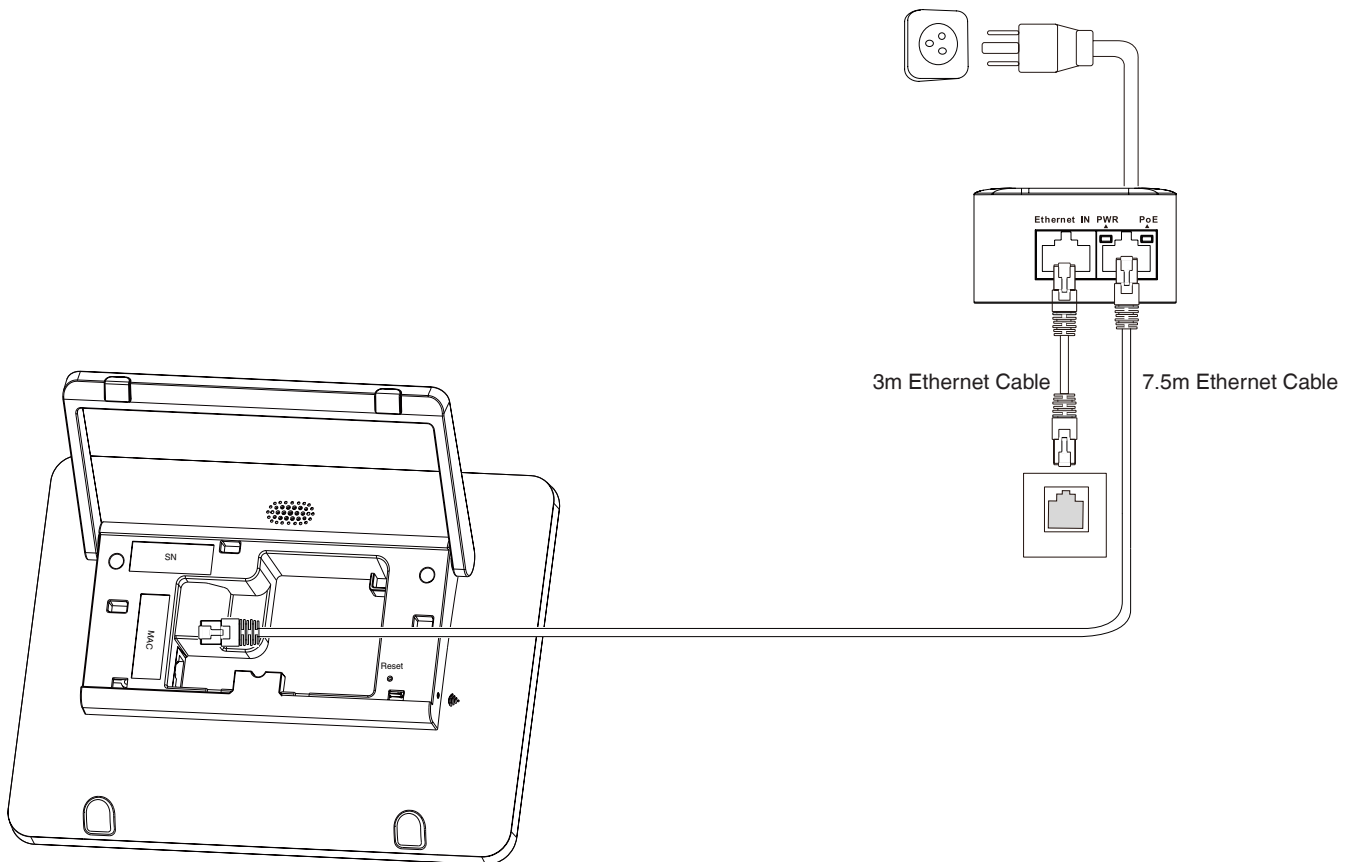

Operating System

- Based on Android 9.0

Display

- Screen: 8-inch
- Resolution: 1280*800
- Touch: 10 points multi-touch

Network and Security Features

- Built-in dual-band Wi-Fi (2.4GHz/5GHz)
- Built-in Bluetooth
- Built-in Ultrasonic
- IPv4 and IPv6, DHCP/static IP
- HTTP/HTTPS web server
- SRTP/TLS, AES 256-bit encryption
- QoS: 802.1p/q, Diff-serv
- VLAN, LLDP
- IEEE802.1X
  - EAP-MD5/EAP-TLS

- PEAP-MSCHAPv2
- EAP-TTLS/EAP-MSCHAPv2
- Network diagnosis: Ping, Trace route
- Time and date synchronization using SNTP
- Built-in certificate

CTP18 Connection

- 1 x USB 2.0
- 1 x Ethernet port (RJ-45) (PoE supported)
- 1 x Reset slot

Other Physical Features

- Power consumption:
  - Normal operating: 7W; Max 8W
- Power input: PoE 48V $\leq$ 0.27A
- Bracket: Integrated bracket, 28°~50° steplessly adjustable
- Dimension (W.D.H): 50° 202*151*100; 28° 202*151*91.5

CTP18 (Teams & Zoom Edition) Package

- Package contents:
  - CTP18
  - 7.5m Ethernet cable
  - 3m Ethernet cable
  - Cable lock box
  - PoE Adapter
  - Mounting Bracket and Accessories
  - Quick Start Guide
- Carton Meas: 265*203*148mm