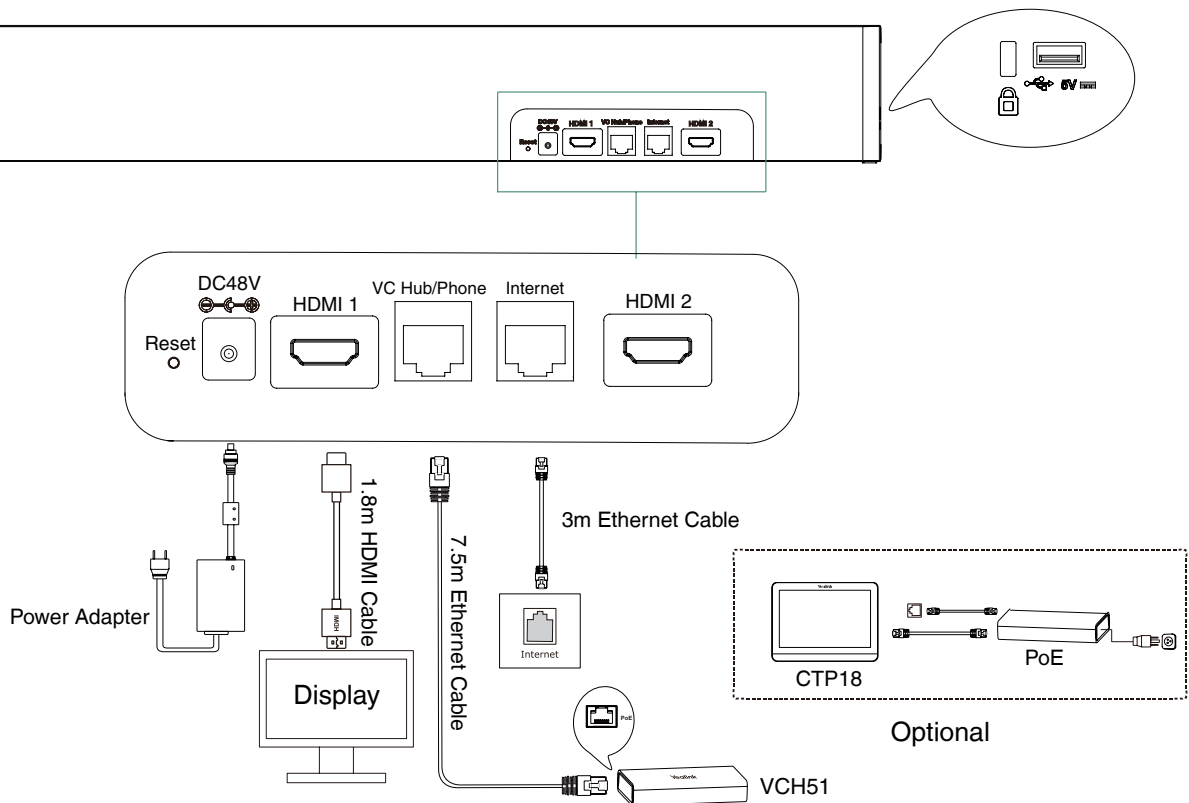

MeetingBar A20 Package

- Package contents:
 - MeetingBar A20 endpoint
 - 3m Ethernet cable
 - 2 x 1.8m HDMI cable
 - Mounting Bracket and Accessories
 - Power adapter
 - Quick Start Guide
 - Controller (optional):
 - CTP18 Touch Panel
 - VCR20 Remote Control
 - Content sharing(optional):
 - VCH51 Sharing Kit (HDMI/USB-C)
 - WPP20 Wireless Presentation Pod
- Carton Meas: 674*136*195mm

MeetingBar A20 + CTP18 Package

- Carton Meas: 685*293*215mm

Compliance

Coming Soon:

① The Zoom version does not support this feature yet.

Endpoint Connections

Note:

- If you connect a touch display device, you can operate the A20 either by remote control or touch control.
- If you connect a non-touch display device, you can use the remote control, mouse or CTP18.