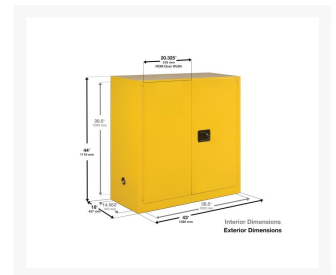

30 Gallon Fire Cabinet, 1 Shelf, 2 Doors, Manual Close, Beige - 1932XBEI

Product Images

Short Description

- Reinforced double wall construction with 1-1/2 in (3.8 cm) air space on sides, top, bottom, back and doors
- Constructed of 18-gauge steel
- Lead-free, high-gloss, baked-on powder finish
- Continuous piano hinges
- Ground connection
- Four adjustable galvanized leveling legs