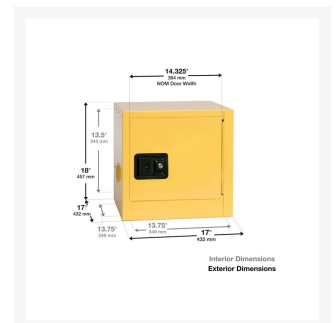

2 Gallon Fire Cabinet, 1 Shelf, 1 Door, Manual Close, Bench Top, Yellow - 1901X

Product Images

Short Description

- Reinforced double wall construction with 1-1/2 in (3.8 cm) air space on sides, top, bottom, back and doors
- Constructed of 18-gauge steel
- Lead-free, high-gloss, baked-on powder finish
- Continuous piano hinges
- Ground connection

- Four adjustable galvanized leveling legs
- Trilingual warning labels
- 2 in (5.1 cm) raised leakproof sill
- Patented adjustable galvanized steel shelves direct spills to back and bottom of leakproof sump and hold 350 lbs. (158.8 kg) Uniform Distributed Load (UDL)
- Internal and external welded construction
- Two 2 in (5.1 cm) internal vents with fire baffle and cap
- Flush mounted door handle with key lock
- Three-point stainless steel bullet latching system
- 3 in (7.6 cm) centers for shelf brackets
- Self-latching doors
- Door closings: Manual Close (180° opening)

Specifications

Model No	1901X
Color	Yellow
Material Specifications	18-Gauge Steel
OSHA Compliance	Yes
Complies with NFPA Code 30	Yes
Door Style	Manual Close
UPC	048441690053
Dimensions, Exterior	17W x 17Dx 18H
Dimensions, Interior	13.75" W x 13.8" D x 13.5" H (34.9 x 34.9 x 34.3 cm)
Number of Doors	1
Number of Shelves	1
Uniform Fire Code	No
Lock	Yes
Gallon Capacity	2
Liter Capacity	7.57
Replacement Shelf Model No.	29935
Pallet Quantity	1
Shelf Depth	13" (33 cm)
Net Weight, lbs	45
Net Weight, kgs	20.41
Adjustable Shelf	Yes