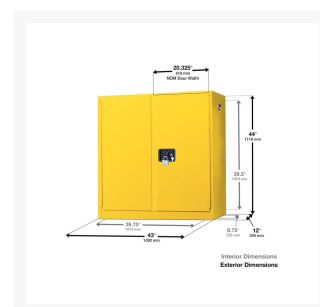

24 Gallon Fire Cabinet, 3 Shelves, 2 Doors, Manual Close, Wall Mount, Gray - 1976XGRAY

Product Images

Short Description

- Reinforced double wall construction with 1-1/2 in (3.8 cm) air space on sides, top, bottom, back and doors
- Constructed of 18-gauge steel
- Lead-free, high-gloss, baked-on powder finish
- Continuous piano hinges

- Ground connection
- Four adjustable galvanized leveling legs
- Trilingual warning labels
- 2 in (5.1 cm) raised leakproof sill
- Patented adjustable galvanized steel shelves direct spills to back and bottom of leakproof sump and hold 350 lbs. (158.8 kg) Uniform Distributed Load (UDL)
- Internal and external welded construction
- Two 2 in (5.1 cm) internal vents with fire baffle and cap
- Flush mounted door handle with key lock
- Three-point stainless steel bullet latching system
- 3 in (7.6 cm) centers for shelf brackets
- Self-latching doors
- Door closings: Manual Close (180° opening)

Specifications

Model No	1976XGRAY
Color	Gray
Material Specifications	18-Gauge Steel
FM Approval	Yes
OSHA Compliance	Yes
Complies with NFPA Code 30	Yes
Door Style	Manual Close
UPC	048441690787
Dimensions, Exterior	43W x 12Dx 44H
Dimensions, Interior	39.75" W x 8.75" D x 39.5" H (101 x 22.2 x 100.3 cm)
Number of Doors	2
Number of Shelves	3
Lock	Yes
Gallon Capacity	24
Liter Capacity	90.85
Replacement Shelf Model No.	29938
Shelf Depth	8.6" (21.9 cm)
Net Weight, lbs	189
Net Weight, kgs	85.73
Adjustable Shelf	Yes