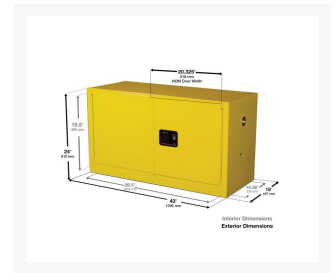

## 15 Gallon Fire Cabinet, 1 Shelf, 2 Doors, Self Close, Add-On, Gray - ADD14XGRAY

### Short Description

- Reinforced double wall construction with 1-1/2 in (3.8 cm) air space on sides, top, bottom, back and doors
- Constructed of 18-gauge steel
- Lead-free, high-gloss, baked-on powder finish
- Continuous piano hinges
- Ground connection
- Four adjustable galvanized leveling legs
- Trilingual warning labels
- 2 in (5.1 cm) raised leakproof sill
- Patented adjustable galvanized steel shelves direct spills to back and bottom of leakproof sump and hold 350 lbs. (158.8 kg) Uniform Distributed Load (UDL)
- Internal and external welded construction
- Two 2 in (5.1 cm) internal vents with fire baffle and cap
- Flush mounted door handle with key lock
- Three-point stainless steel bullet latching system

## Specifications

---

Model No	ADD14XGRAY
Color	Gray
Material Specifications	18-Gauge Steel
FM Approval	Yes
OSHA Compliance	Yes
Complies with NFPA Code 30	Yes
Door Style	Self-close
UPC	048441690374
Dimensions, Exterior	43W x 18Dx 24H
Dimensions, Interior	39.5" W x 14.56" D x 19.5" H (100.3 x 37 x 49.5 cm)
Number of Doors	2
Number of Shelves	1
Uniform Fire Code	Yes
Lock	Yes
Gallon Capacity	15
Liter Capacity	56.78
Replacement Shelf Model No.	29937
Shelf Depth	14" (35.6 cm)
Net Weight, lbs	126
Net Weight, kgs	57.15
Adjustable Shelf	Yes