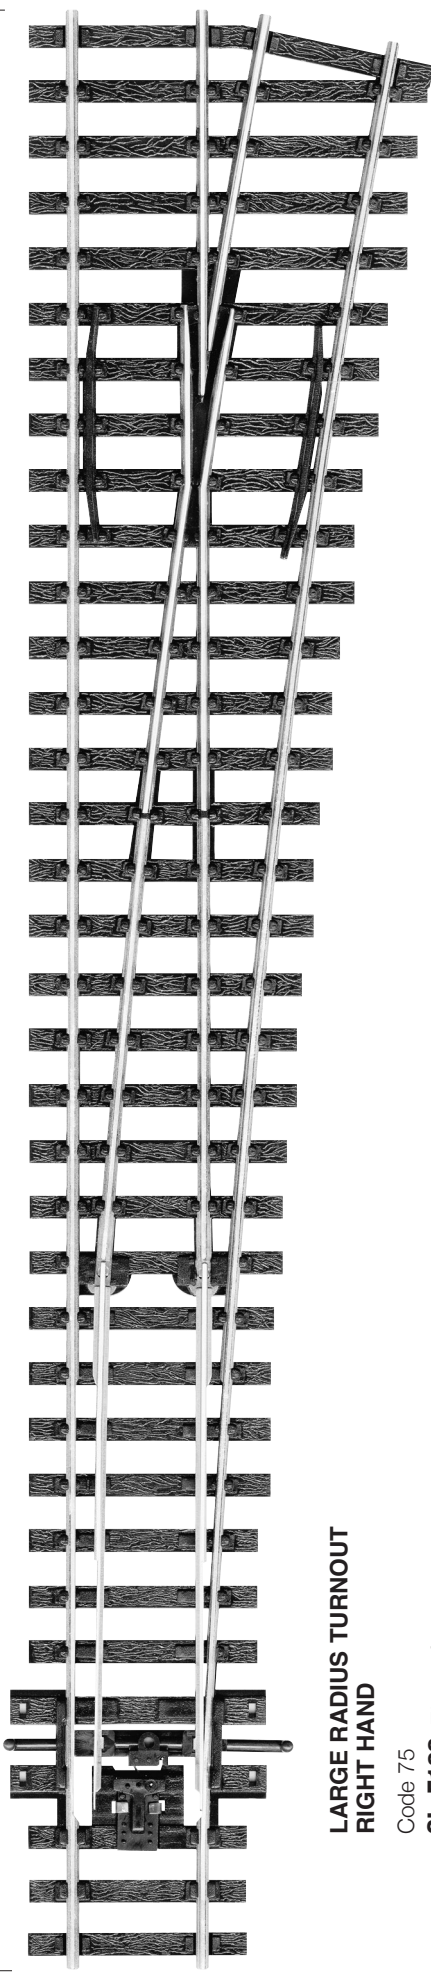

LARGE RADIUS TURNOUT LEFT HAND

Code 75
SL-E189 *Electrofrog*

259mm (10.200")

LARGE RADIUS TURNOUT RIGHT HAND

Code 75
SL-E188 *Electrofrog*

These plans are produced by the manufacturers and may be reproduced by modellers for the purpose of layout building. Commercial copying or reproduction prohibited.

© PRITCHARD PATENT PRODUCT CO. LTD, BEER, DEVON EX12 3NA ENGLAND

Use this scale bar to check that your printer is printing at 100%