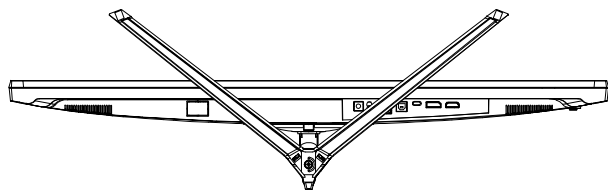

*高さ調節幅：横置き503-633mm
縦置き759-784mm

JN-iB315UR4FL-C65W-HSP

JAPANNEXT