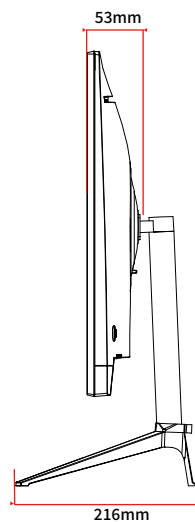

*高さ調節幅：横置き503-633mm
縦置き759-784mm

JN-iB315UR4FL-C65W-HSP

JAPANNEXT