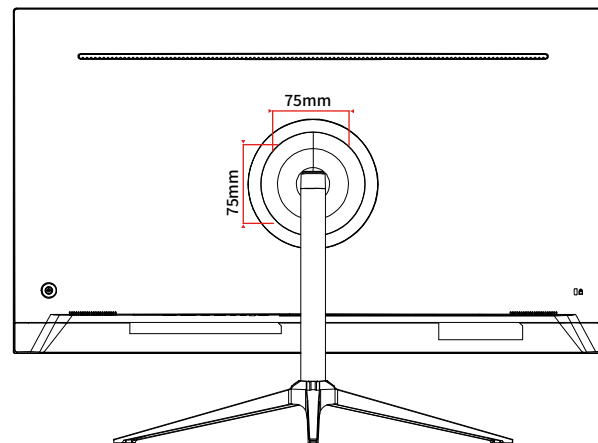

*高さ調節幅：横置き503-633mm
縦置き759-784mm

JN-iB315UR4FL-C65W-HSP

JAPANNEXT