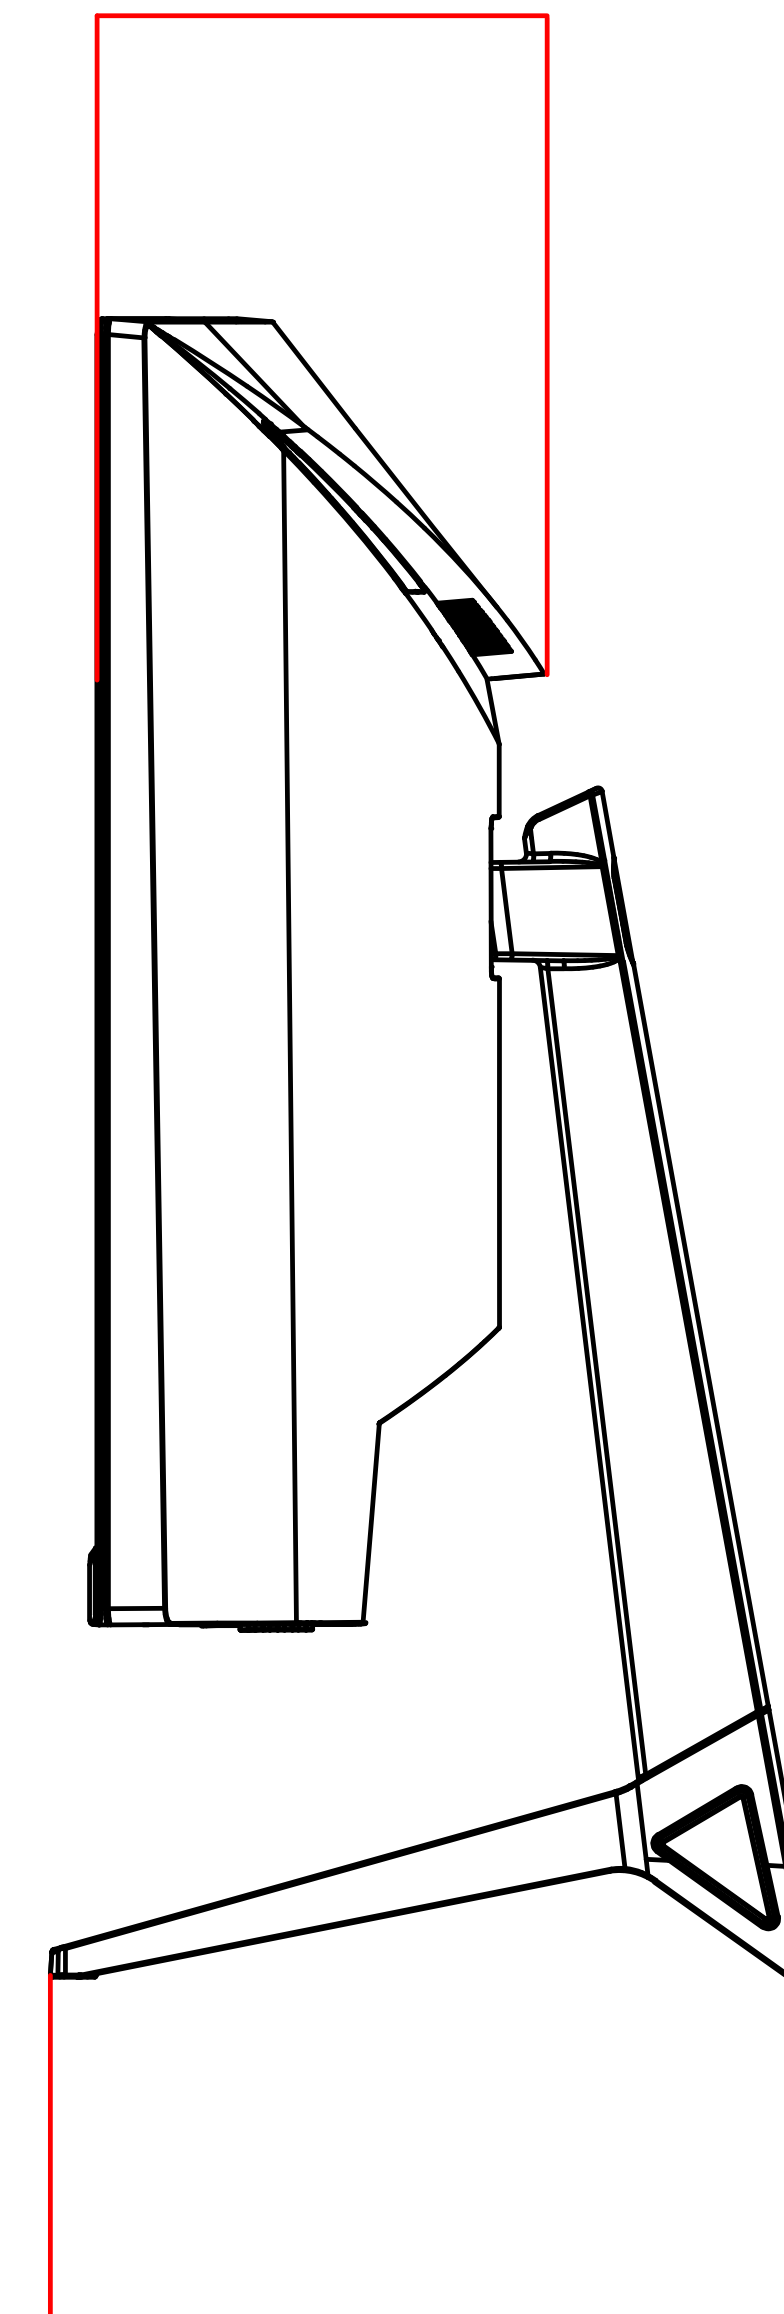

707mm

110mm

409mm

321mm

185mm

JN-VCG30202WFHDR-N