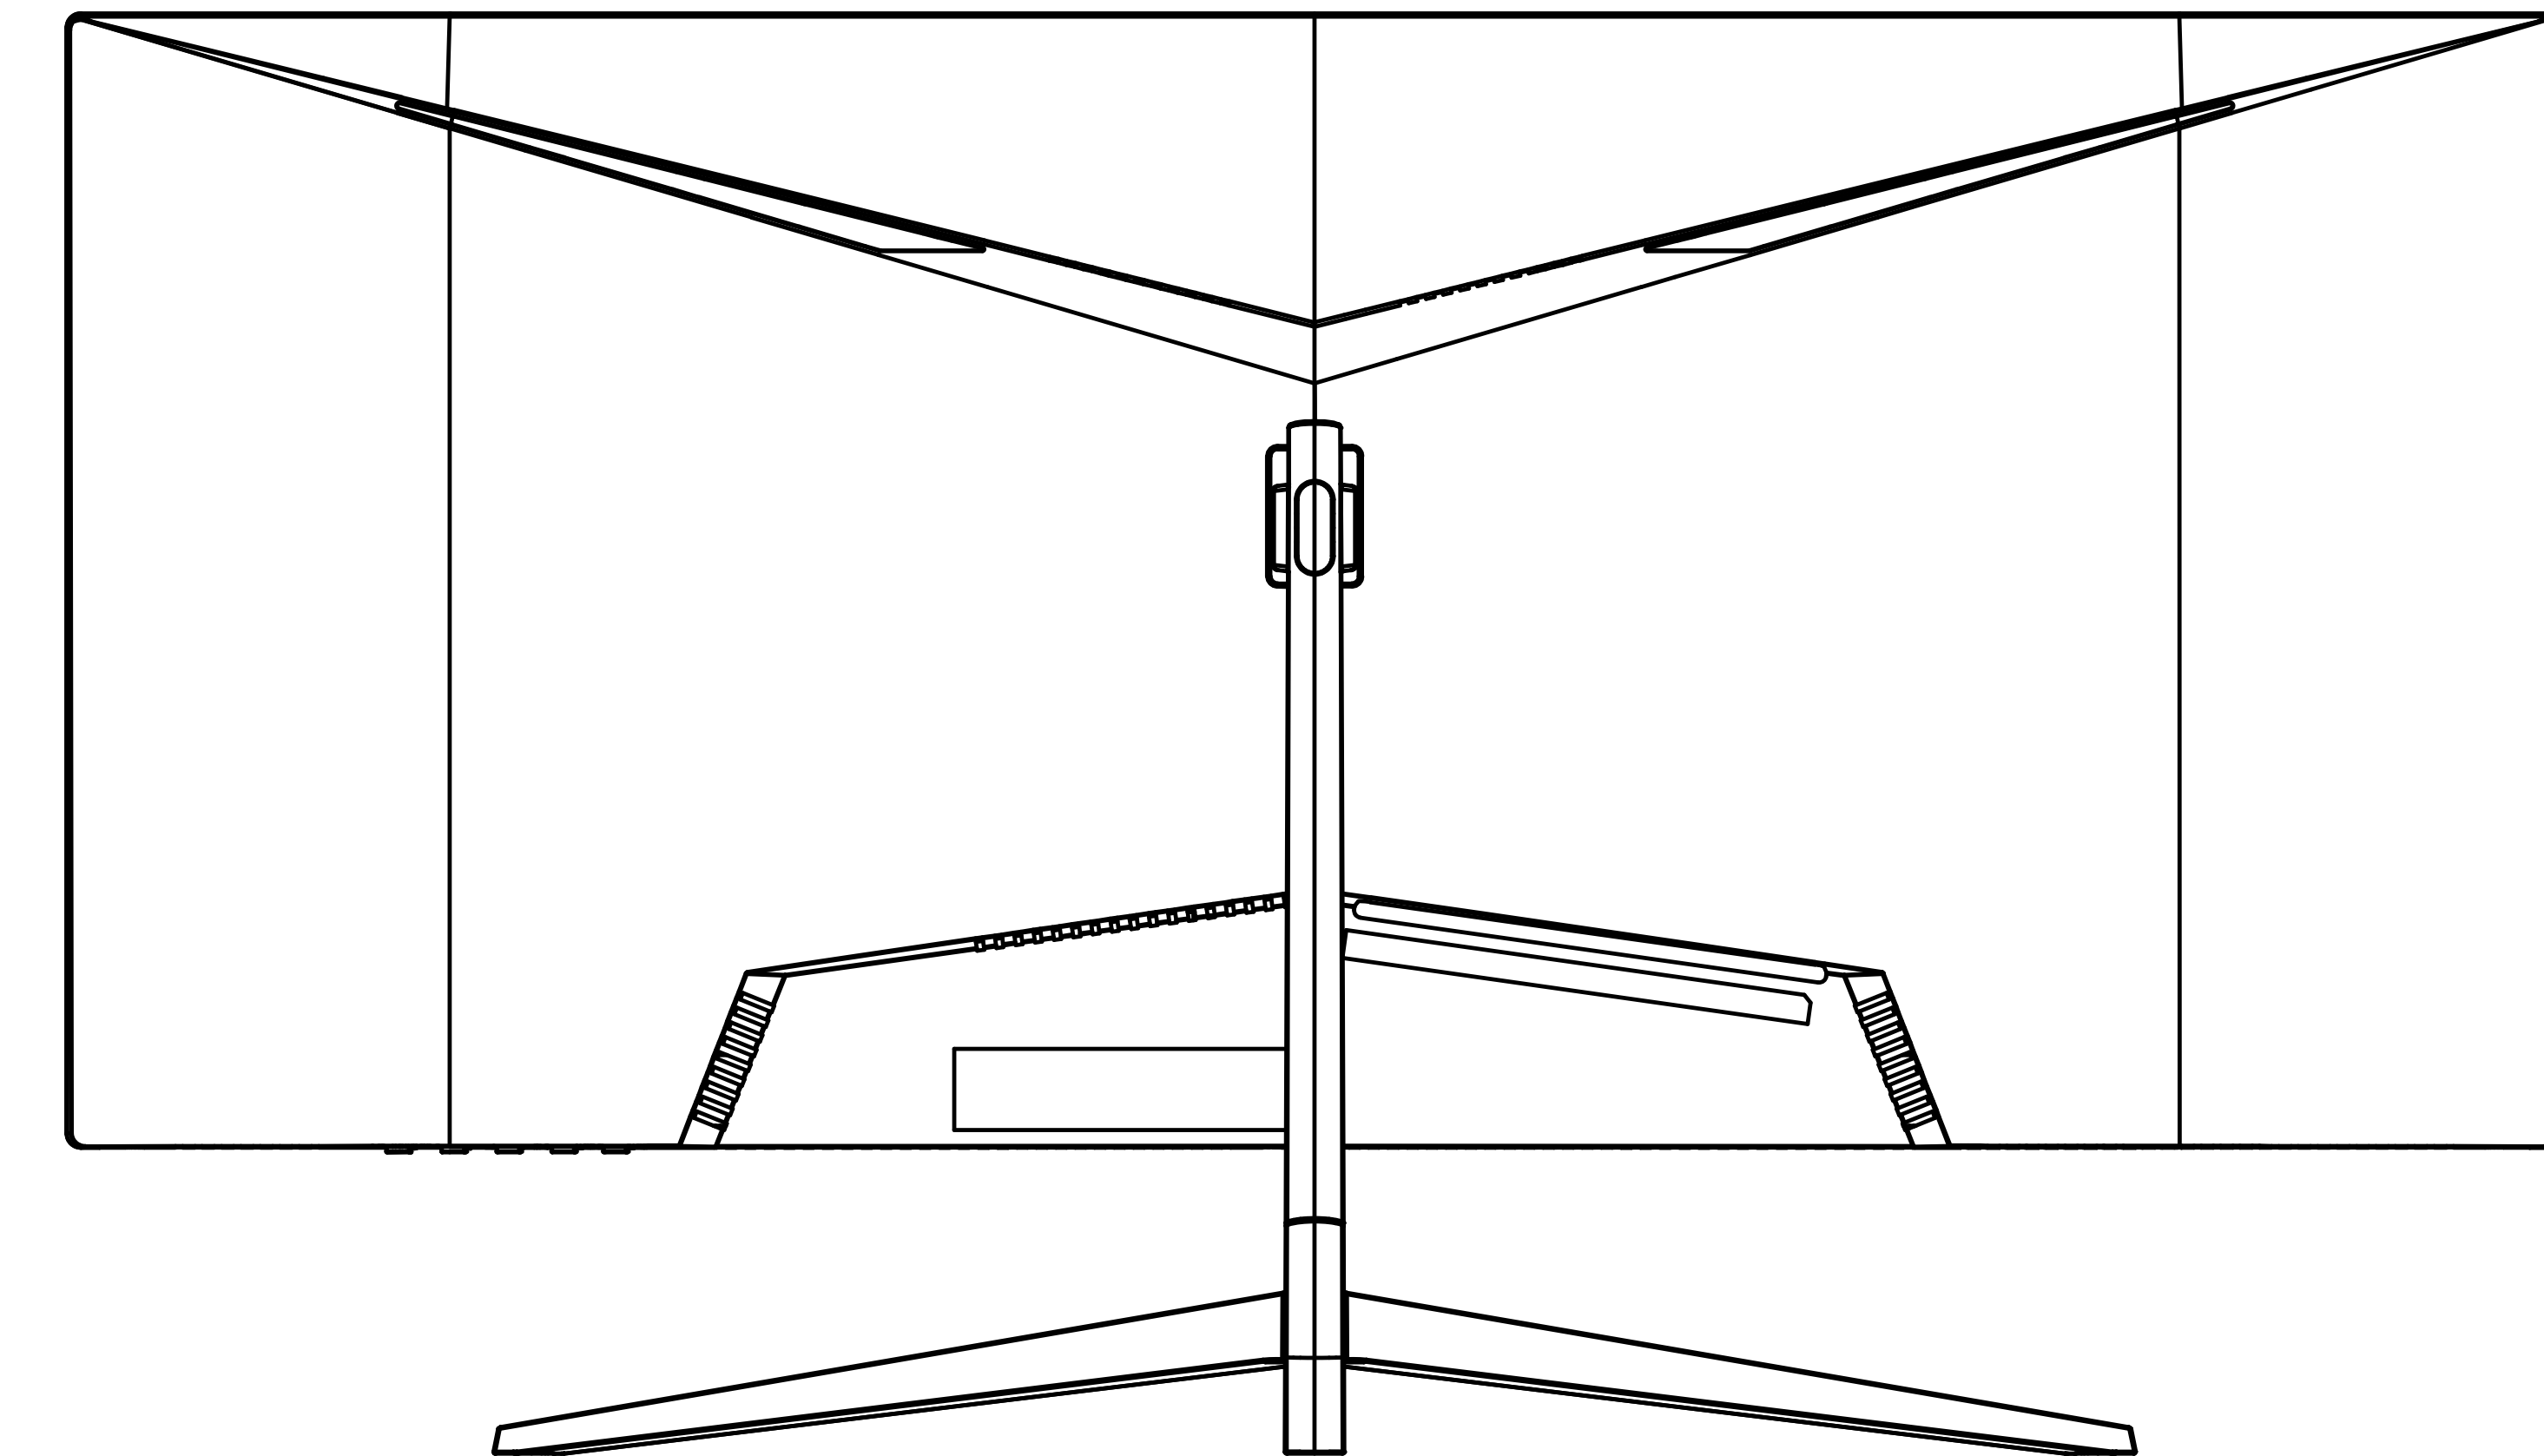

707mm

110mm

409mm

321mm

185mm

JN-VCG30202WFHDR-N