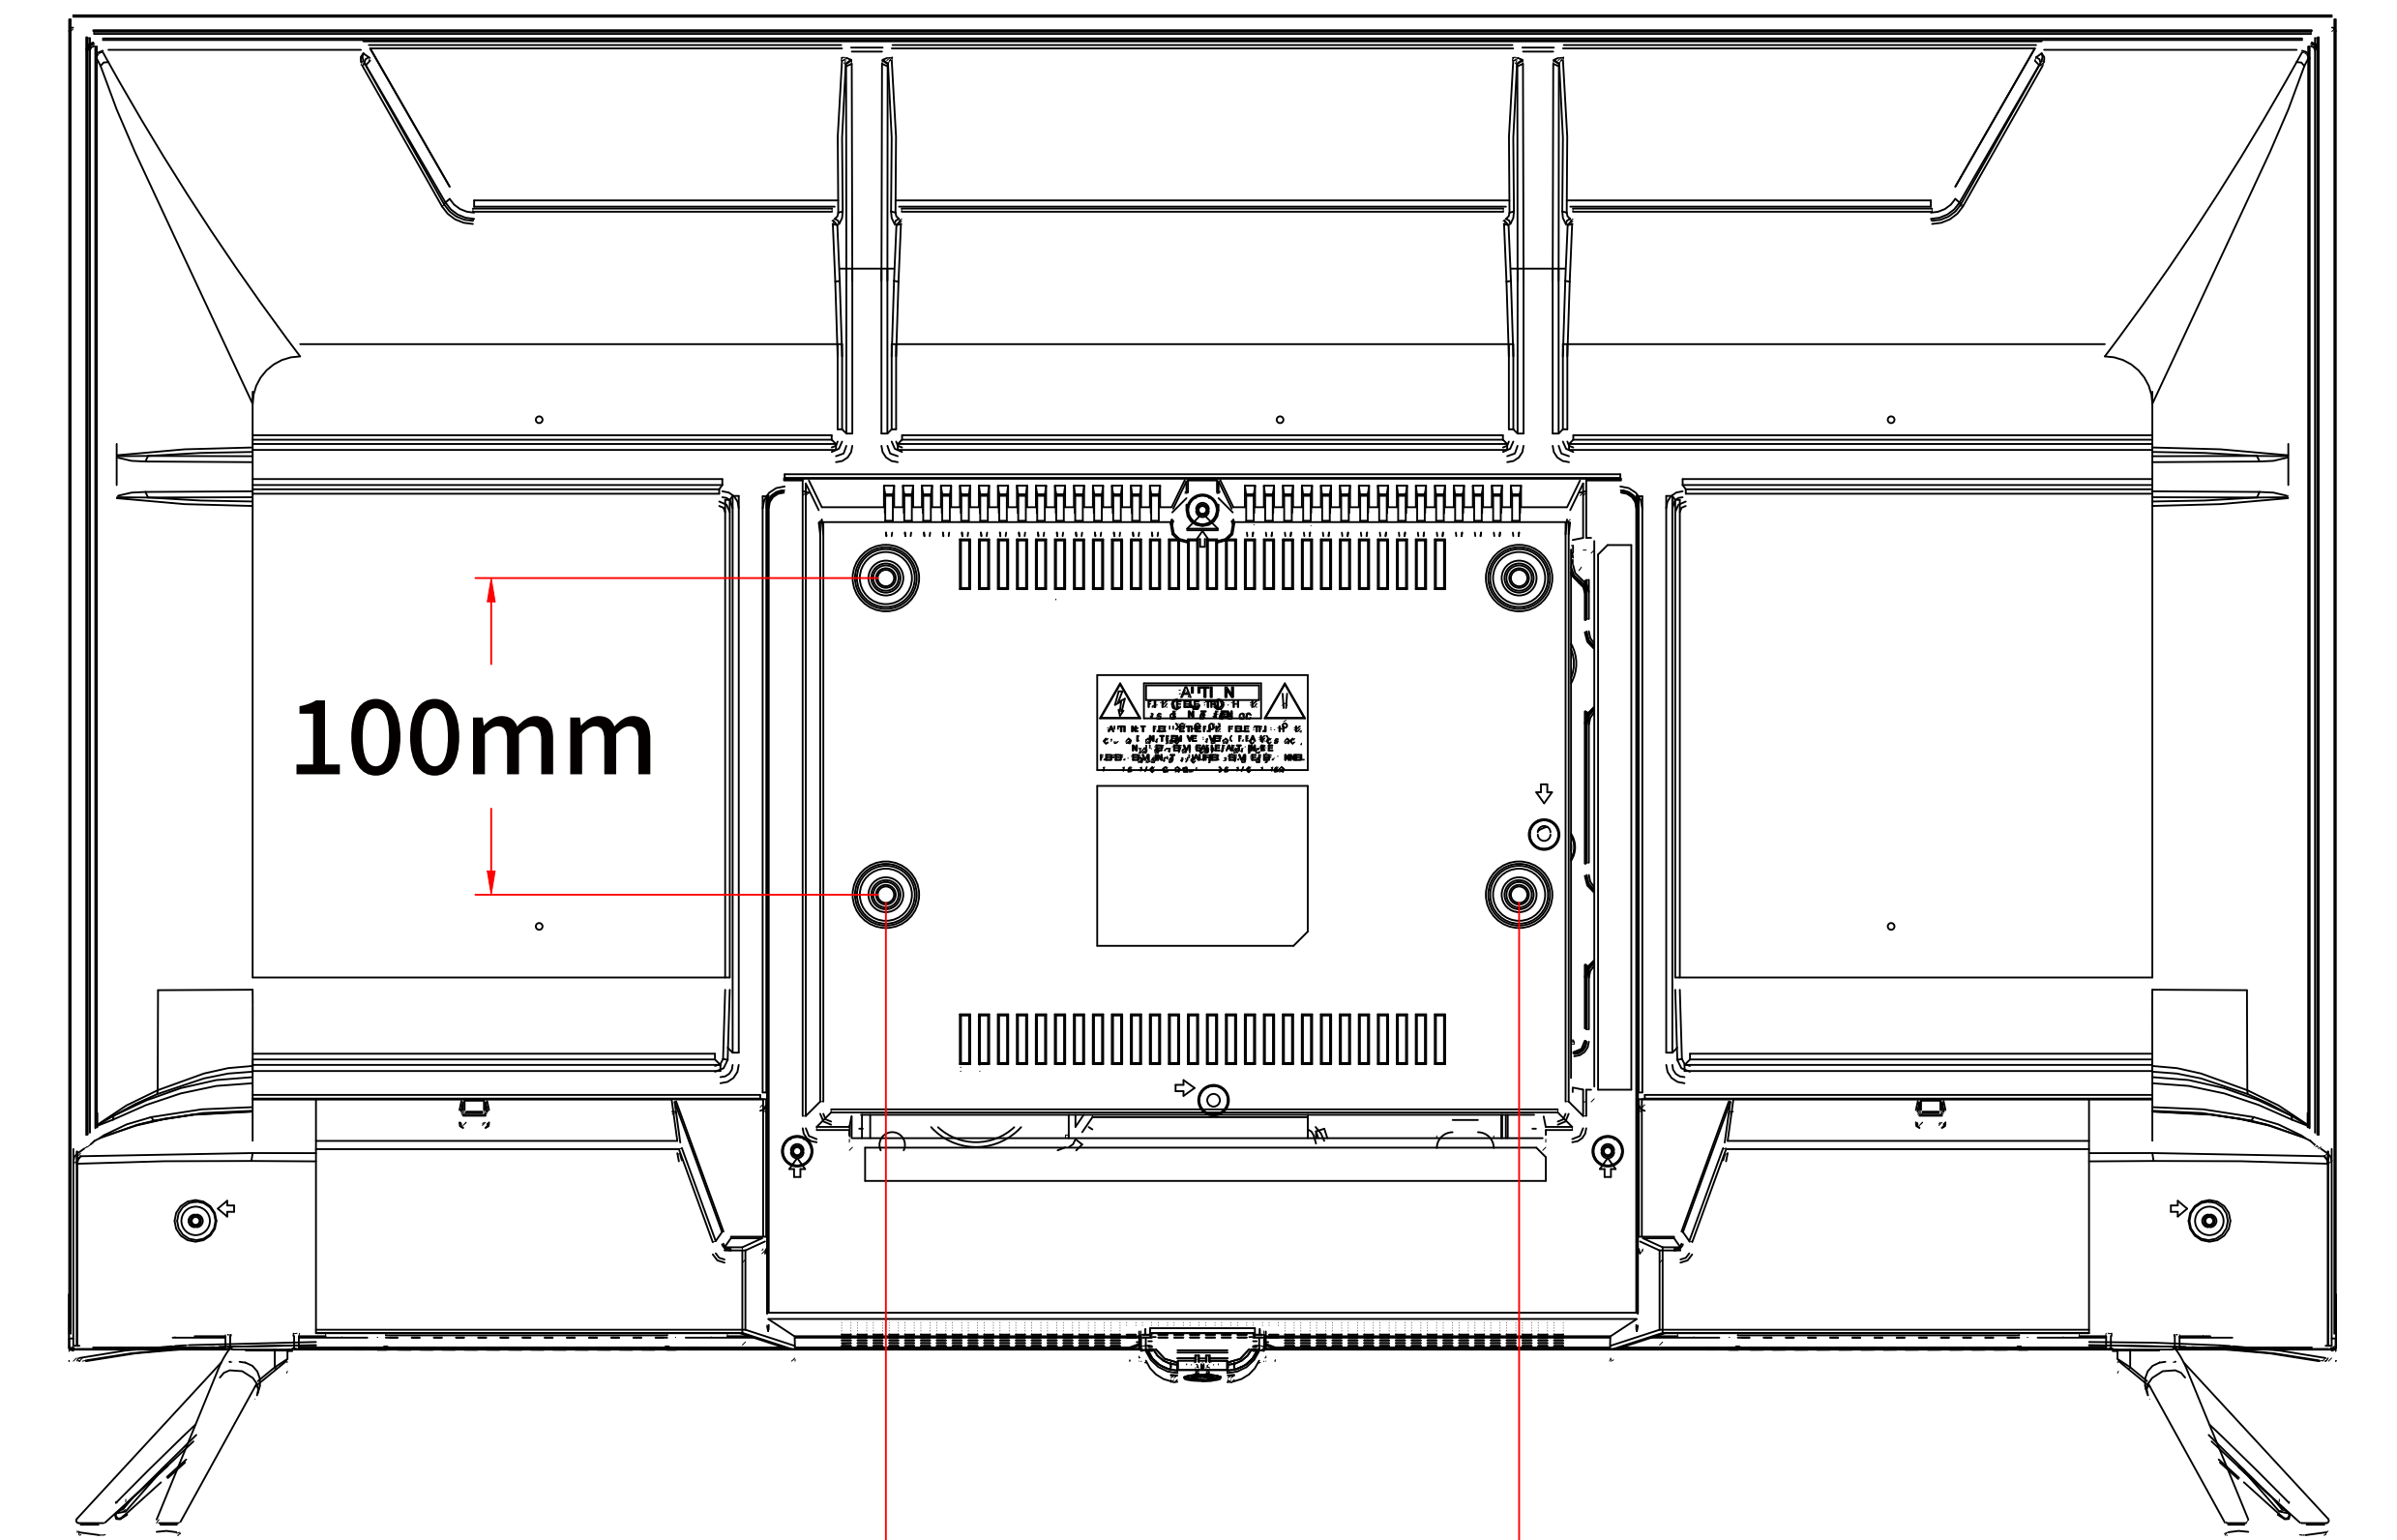

87mm

716mm

430mm

710mm

196mm

100mm

200mm

JN-SV322HD