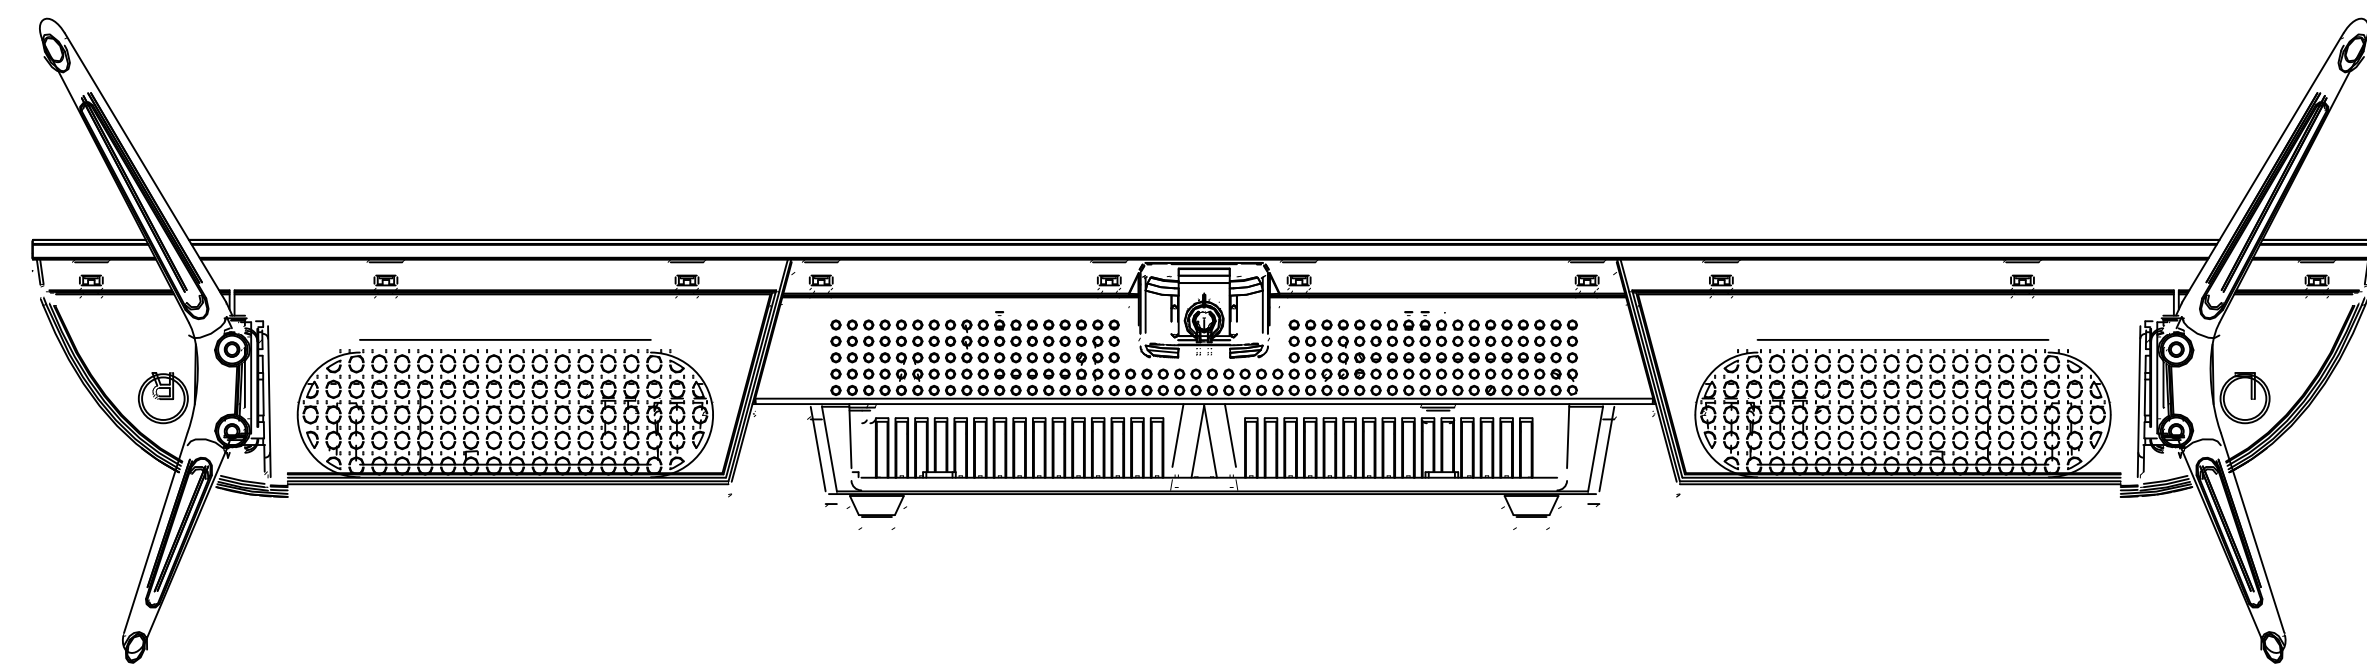

87mm

716mm

430mm

710mm

196mm

100mm

200mm

JN-SV322HD