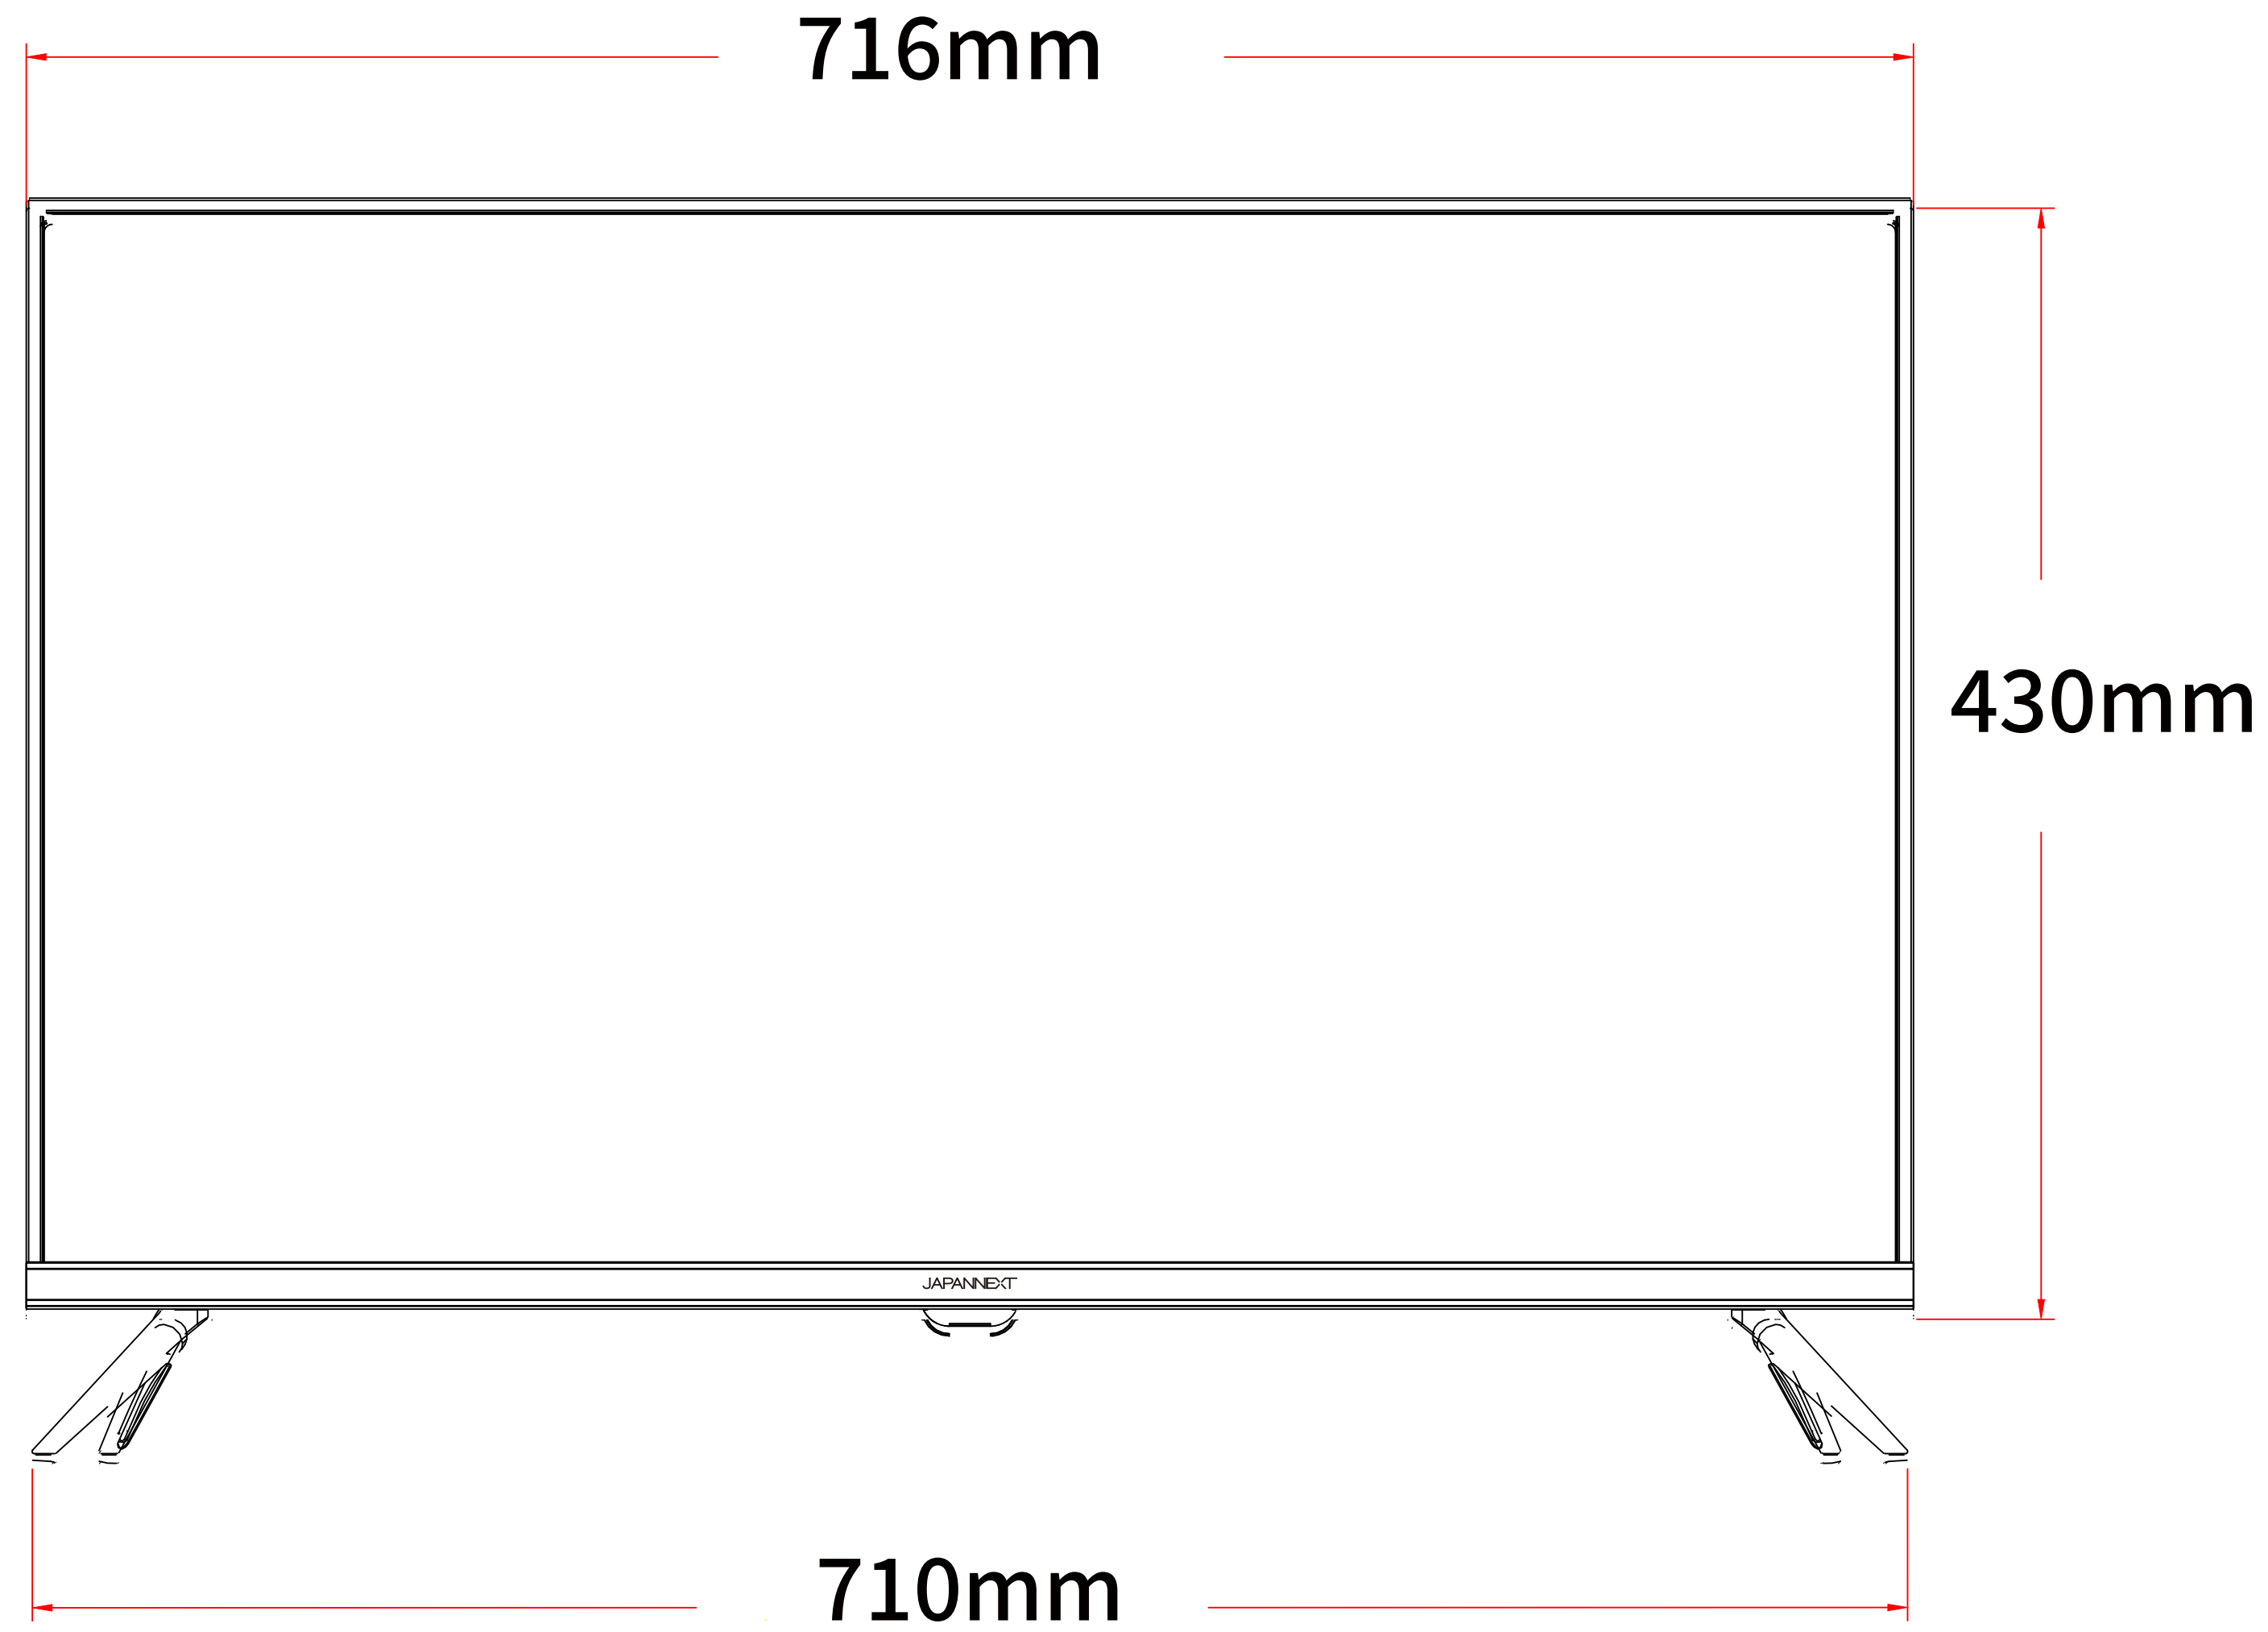

87mm

716mm

430mm

710mm

196mm

100mm

200mm

JN-SV322HD