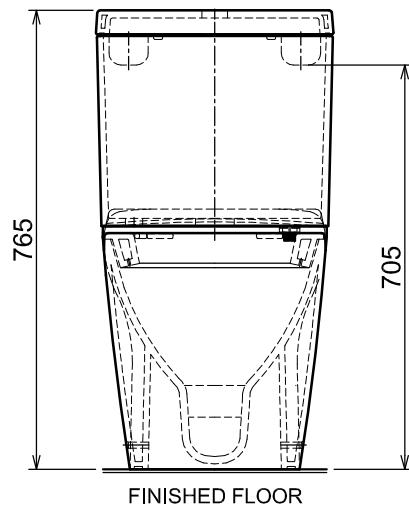

PLAN / TOP ELEVATION

SIDE ELEVATION

FRONT ELEVATION

WC 4509 P c/w LC 3029 ND