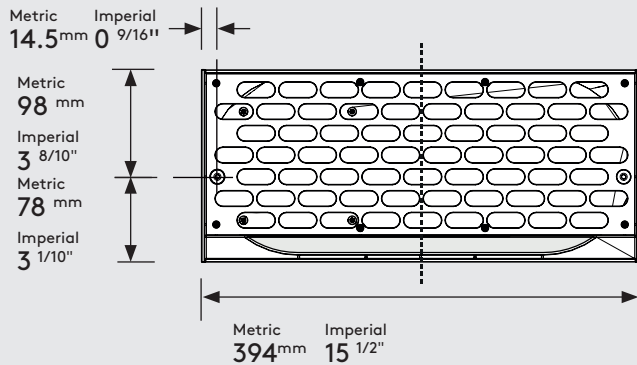

Product Data Sheet - Eddy Stand with Caddy

Colour:

Dark Blue
Light Grey

Mounting:

Fixing from
Below

Packaged weight:

Caddy:
0.45kg

Eddy Stand & Caddy:
1.58kg

Mounting: Drilling Guide

Mounting: Fixing from Below

Parts in the Box