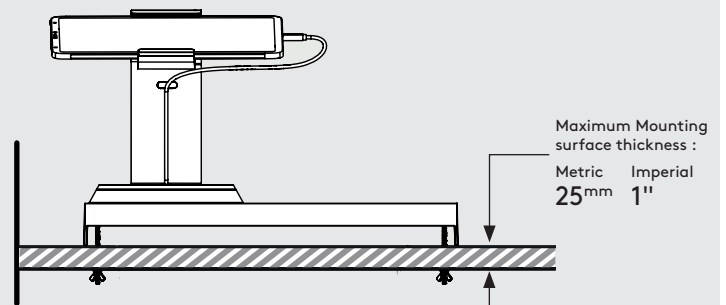

Product Data Sheet - Eddy Stand with Caddy

Colour:

Dark Blue
Light Grey

Mounting:

Fixing from
Below

Packaged weight:

Caddy:
0.45kg

Eddy Stand & Caddy:
1.58kg

Mounting: Drilling Guide

Mounting: Fixing from Below

Parts in the Box