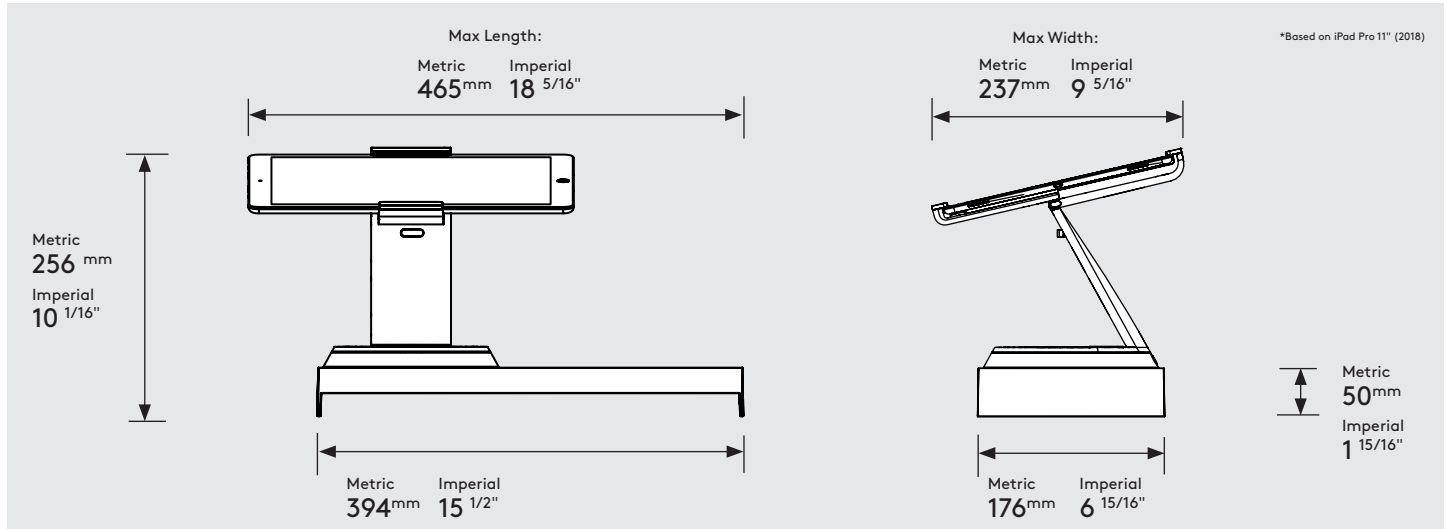

Product Data Sheet - Eddy Stand with Caddy

Colour:

Dark Blue
Light Grey

Mounting:

Fixing from
Below

Packaged weight:

Caddy:
0.45kg

Eddy Stand & Caddy:
1.58kg

Mounting: Drilling Guide

Mounting: Fixing from Below

Parts in the Box