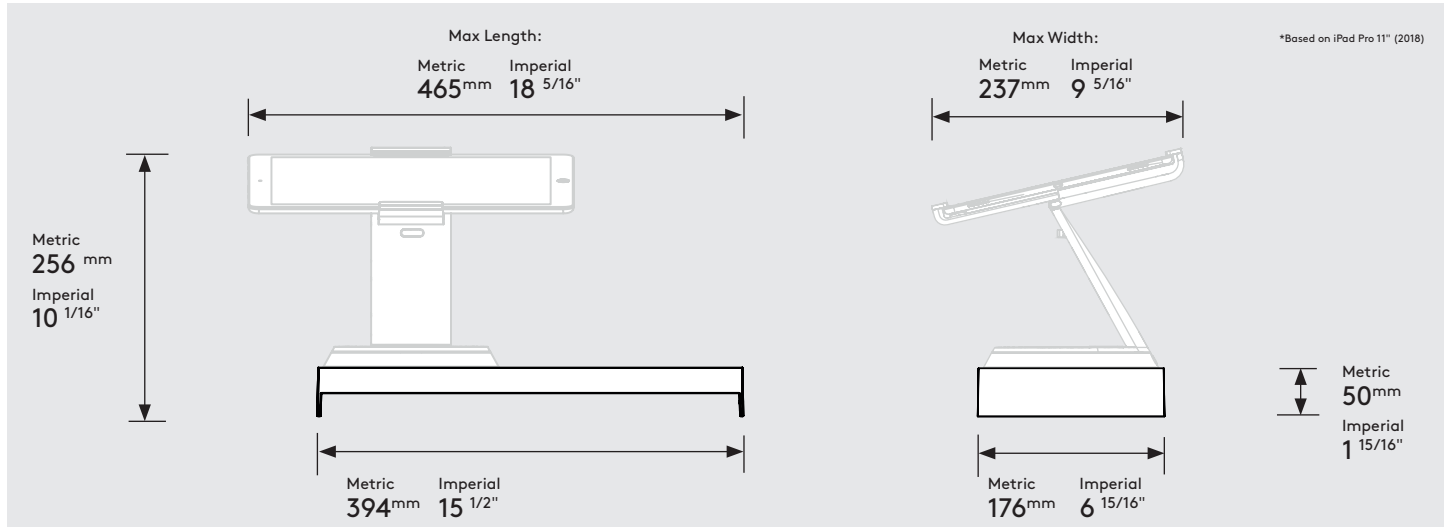

Product Data Sheet - Caddy

bouncepad®

Colour:

Dark Blue
Light Grey

Mounting:

Fixing from
Below

Packaged weight:

Caddy:
0.45kg

**Mounting:
Drilling Guide**

**Mounting:
Fixing from Below**

Parts in the Box