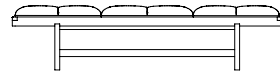

Wood Frame
Low Back Settee
CB-52

Wood Frame
High Back Settee
CB-512

Wood Frame
Wing Back Settee
CB-522

Wood Frame
Low Back Sofa
CB-53

Wood Frame
High Back Sofa
CB-513

Wood Frame
Wing Back Sofa
CB-533

Index

Visual

Daybeds and Benches

Daybed
CB-41

Daybench
CB-42

Dining Bench Long
CB-40L

Dining Bench Petit
CB-40

Geometric Daybed
CB-457

Museum Bench (full cushion)
CB-31

Museum Bench (2/3 cushion
and a removable tray)
CB-31B (*Tray: CB-12*)