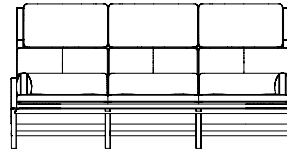

Wood Frame
Low Back Settee
CB-52

Wood Frame
High Back Settee
CB-512

Wood Frame
Wing Back Settee
CB-522

Wood Frame
Low Back Sofa
CB-53

Wood Frame
High Back Sofa
CB-513

Wood Frame
Wing Back Sofa
CB-533

Index

Visual

Daybeds and Benches

Daybed
CB-41

Daybench
CB-42

Dining Bench Long
CB-40L

Dining Bench Petit
CB-40

Geometric Daybed
CB-457

Museum Bench (full cushion)
CB-31

Museum Bench (2/3 cushion
and a removable tray)
CB-31B (*Tray: CB-12*)