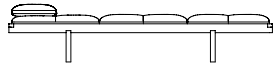

Wood Frame
Low Back Settee
CB-52

Wood Frame
High Back Settee
CB-512

Wood Frame
Wing Back Settee
CB-522

Wood Frame
Low Back Sofa
CB-53

Wood Frame
High Back Sofa
CB-513

Wood Frame
Wing Back Sofa
CB-533

Index

Visual

Daybeds and Benches

Daybed
CB-41

Daybench
CB-42

Dining Bench Long
CB-40L

Dining Bench Petit
CB-40

Geometric Daybed
CB-457

Museum Bench (full cushion)
CB-31

Museum Bench (2/3 cushion
and a removable tray)
CB-31B (*Tray: CB-12*)