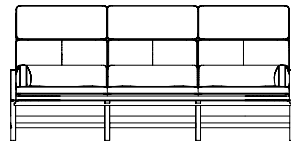

Wood Frame
Low Back Settee
CB-52

Wood Frame
High Back Settee
CB-512

Wood Frame
Wing Back Settee
CB-522

Wood Frame
Low Back Sofa
CB-53

Wood Frame
High Back Sofa
CB-513

Wood Frame
Wing Back Sofa
CB-533

Index

Visual

Daybeds and Benches

Daybed
CB-41

Daybench
CB-42

Dining Bench Long
CB-40L

Dining Bench Petit
CB-40

Geometric Daybed
CB-457

Museum Bench (full cushion)
CB-31

Museum Bench (2/3 cushion
and a removable tray)
CB-31B (*Tray: CB-12*)