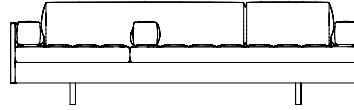

Wood Frame
High Back Lounge Chair
CB-510

Wood Frame
Wing Back Lounge Chair
CB-51

Wood Frame Ottoman
CB-511

Index

Visual

Sofas

Righthand/Lefthand
Asymmetric Large Sofa
CB-696R/696L

Armless
Asymmetric Large Sofa
CB-696

With Arms
Asymmetric Large Sofa
CB-696A

Righthand Corner/
Lefthand Corner
Asymmetric Large Sofa
CB-696CR/696CL

Righthand/Lefthand
Asymmetric Medium Sofa
CB-680R/680L

Armless
Asymmetric Medium Sofa
CB-680