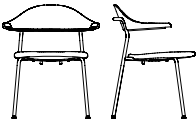

Made in Italy

Textiles

1 Lonedo, Bermuda
3 Weave, Contour
4 Knit, Terrain, Theo
5 Fiber, Flax

Leather

A Coach, Elegant
B Comfort, Nubuck

CHAIRS

Bicorn Chair	33
Bicorn Chair Upholstered	33
Brutus Armless Chair	34
Brutus Armchair	34
Geometric Chair	35
Mantis Chair	36
Ovoid Chair	37
Petal Armless Chair	38
Petal Armless Chair Sled Base	38
Petal Armless Chair Metal Base	38
Petal Armchair	39
Petal Armchair Metal Base	39
Pipe Armless Chair	40
Pipe Armchair	40
Spindle Chair	41
Wedge Chair	42
Wood Frame Armchair	43
Wood Frame Armless Chair Petit	43

Bicorn

Bicorn Chair

2017

Chairs

Description	W	D	H	Seat H	Arm H	Weight	Pkg Dim	Req. Textile	Req. Leather	Code	Base Price	COM					COL				
												1	2	3	4	5	A	B	C	D	
CB-59 Bicorn Chair	65.6 cm 25 7/8"	56.9 cm 22 3/8"	77.5 cm 30 1/2"	45.6 cm 18"	64.9 cm 25 1/2"	12.5 kg 27.5 lbs	0.4 cu m 14.1 cu ft														
										CB-59-A	€1,750										
										CB-59-A-NANO	€1,820										
										CB-59-O	€1,930										
										CB-59-O-NANO	€2,000										
										CB-59-I	€1,930										
										CB-59-I-NANO	€2,000										
										CB-59-W	€2,150										
										CB-59-W-NANO	€2,230										