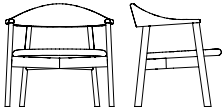

B
Comfort, Nubuck

Pebble

Pebble Lounge Armchair

2017

Lounge Chairs

Description	W	D	H	Seat H	Arm H	Weight	Pkg Dim	Req. Textile	Req. Leather	Code	Base Price	COM					COL			
												1	2	3	4	5	A	B	C	D
CB-630 Pebble Lounge Armchair	73.7 cm 29"	61.5 cm 24 1/4"	69.8 cm 27 1/2"	39.2 cm 15 1/2"	59.7 cm 23 1/2"	13 kg 28.6 lbs	0.4 cu m 15.2 cu ft													
										CB-630-O	€1,860									
										CB-630-W	€2,160									