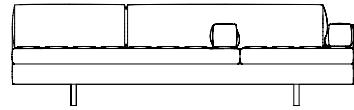

Lefthand Asymmetric
Large Sofa
CB-696L