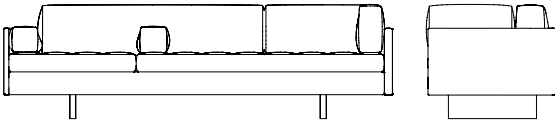

Textiles

1 Lonedo, Bermuda
3 Weave, Contour
4 Knit, Terrain, Theo
5 Fiber, Flax

Leather

A Coach, Elegant
B Comfort, Nubuck

Asymmetric Sofas

2014

Sofas

Description	W	D	H	Seat H	Arm H	Weight	Pkg Dim	Req. Textile	Req. Leather	Code	Base Price	COM					COL					
												1	2	3	4	5	A	B	C	D		
CB-696CR Righthand Corner, Left Arm Asymmetric Large Sofa	247 cm 97 1/4"	81.2 cm 32"	72.4 cm 28 1/2"	40.5 cm 16"	57.2 cm 22 1/2"	81.7 kg 180 lbs	2.4 cu m 85.9 cu ft	17.8 m 17.8 yd	31 sq m 334 sq ft			CB-696CR	€10,690	€13,280	€14,580	€15,870	€14,430	€15,540				
CB-696CL Lefthand Corner, Right Arm Asymmetric Large Sofa	247 cm 97 1/4"	81.2 cm 32"	72.4 cm 28 1/2"	40.5 cm 16"	57.2 cm 22 1/2"	81.7 kg 180 lbs	2.4 cu m 85.9 cu ft	17.8 m 17.8 yd	31 sq m 334 sq ft			CB-696CL	€10,690	€13,280	€14,580	€15,870	€14,430	€15,540				