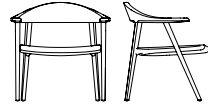

Petal Armless Chair
Sled Base
CB-29SL

Petal Armless Chair
Metal Base
CB-29M

Petal Armchair
CB-290

Petal Armchair
Metal Base
CB-290M

Pipe Armless Chair
CB-58

Pipe Armchair
CB-580

Spindle Chair
CB-28

Wedge Chair
CB-55

Wood Frame Armchair
CB-540

Wood Frame
Armless Chair Petit
CB-547

Index
Visual

Lounge Chairs
44-59

CB-264 Circular Ottoman

Geometric Lounge Chair
CB-454

Mantis Lounge Chair
CB-250

Ovoid Lounge Chair
CB-611