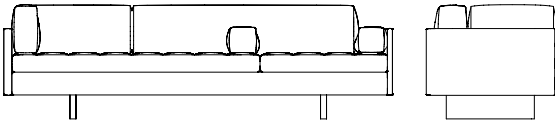

Textiles

1 Lonedo, Bermuda
3 Weave, Contour
4 Knit, Terrain, Theo
5 Fiber, Flax

Leather

A Coach, Elegant
B Comfort, Nubuck

Asymmetric Sofas

2014

Sofas

Description	W	D	H	Seat H	Arm H	Weight	Pkg Dim	Req. Textile	Req. Leather	Code	Base Price	COM					COL					
												1	2	3	4	5	A	B	C	D		
CB-696CR Righthand Corner, Left Arm Asymmetric Large Sofa	247 cm 97 1/4"	81.2 cm 32"	72.4 cm 28 1/2"	40.5 cm 16"	57.2 cm 22 1/2"	81.7 kg 180 lbs	2.4 cu m 85.9 cu ft	17.8 m 17.8 yd	31 sq m 334 sq ft			CB-696CR	€10,690	€13,280	€14,580	€15,870	€14,430	€15,540				
CB-696CL Lefthand Corner, Right Arm Asymmetric Large Sofa	247 cm 97 1/4"	81.2 cm 32"	72.4 cm 28 1/2"	40.5 cm 16"	57.2 cm 22 1/2"	81.7 kg 180 lbs	2.4 cu m 85.9 cu ft	17.8 m 17.8 yd	31 sq m 334 sq ft			CB-696CL	€10,690	€13,280	€14,580	€15,870	€14,430	€15,540				