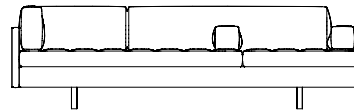

Geometric Daybed
CB-457

Museum Bench (full cushion)
CB-31

Museum Bench (2/3 cushion
and a removable tray)
CB-31B (Tray: CB-12)

Slat Bench
CB-39
Slat Bench Cushion: CB-309

Slat Bench Long
CB-39L
Slat Bench Cushion Long: CB-309L

Index

Visual

Sofas 69-100

Righthand Asymmetric
Large Sofa
CB-696R

Lefthand Asymmetric
Large Sofa
CB-696L

Armless Asymmetric
Large Sofa
CB-696

With Arms Asymmetric
Large Sofa
CB-696A

With Arms Asymmetric
Large Sofa
CB-696AA