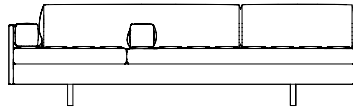

Index

Visual

Sofas 69-100

Righthand Asymmetric
Large Sofa
CB-696R