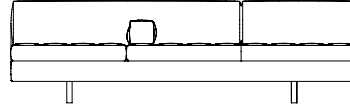

Armless Asymmetric
Large Sofa
CB-696