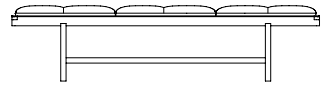

Description	W	D	H	Seat H	Arm H	Weight	Pkg Dim	Req. Textile	Req. Leather	Code	Base Price	COM					COL				
												1	2	3	4	5	A	B	C	D	
CB-40 Dining Bench Petit	164 cm 64 1/2"	44 cm 17 1/4"	45 cm 17 3/4"			64 kg 140.8 lbs	0.7 cu m 23 cu ft	3.75 m 3.75 yd	6 sq m 65 sq ft												
						crated				CB-40-A	€5,140		€5,690	€5,960	€6,230	€5,830	€6,050				
										CB-40-O	€5,250		€5,800	€6,070	€6,340	€5,940	€6,160				
										CB-40-W	€5,400		€5,940	€6,210	€6,490	€6,090	€6,300				
CB-40L Dining Bench Long	202 cm 79 1/2"	44 cm 17 1/4"	45 cm 17 3/4"			69 kg 151.8 lbs	0.8 cu m 28.2 cu ft	3.75 m 3.75 yd	6 sq m 65 sq ft												
						crated				CB-40L-A	€5,510		€6,050	€6,320	€6,600	€6,200	€6,410				
										CB-40L-O	€5,740		€6,290	€6,560	€6,830	€6,430	€6,650				
										CB-40L-W	€5,960		€6,500	€6,780	€7,050	€6,650	€6,860				