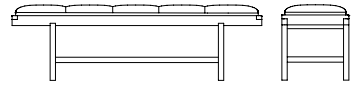

Description	W	D	H	Seat H	Arm H	Weight	Pkg Dim	Req. Textile	Req. Leather	Code	Base Price	COM					COL				
												1	2	3	4	5	A	B	C	D	
CB-40 Dining Bench Petit	164 cm 64 1/2"	44 cm 17 1/4"	45 cm 17 3/4"			64 kg 140.8 lbs	0.7 cu m 23 cu ft	3.75 m 3.75 yd	6 sq m 65 sq ft												
						crated				CB-40-A	€5,140		€5,690	€5,960	€6,230	€5,830	€6,050				
										CB-40-O	€5,250		€5,800	€6,070	€6,340	€5,940	€6,160				
										CB-40-W	€5,400		€5,940	€6,210	€6,490	€6,090	€6,300				
CB-40L Dining Bench Long	202 cm 79 1/2"	44 cm 17 1/4"	45 cm 17 3/4"			69 kg 151.8 lbs	0.8 cu m 28.2 cu ft	3.75 m 3.75 yd	6 sq m 65 sq ft												
						crated				CB-40L-A	€5,510		€6,050	€6,320	€6,600	€6,200	€6,410				
										CB-40L-O	€5,740		€6,290	€6,560	€6,830	€6,430	€6,650				
										CB-40L-W	€5,960		€6,500	€6,780	€7,050	€6,650	€6,860				