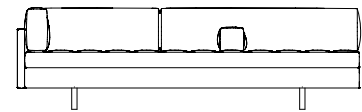

Righthand Corner
Asymmetric Large Sofa
CB-696CRX