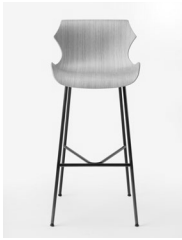

Petal

Petal Bar Stool

2018

Stools

Description	W	D	H	Seat H	Arm H	Weight	Pkg Dim	Req. Textile	Req. Leather	Code	Base Price	COM					COL			
												1	2	3	4	5	A	B	C	D
CB-293 Petal Bar Stool	43.4 cm 17 1/8"	50 cm 19 7/8"	99.6 cm 39 1/4"	75.5 cm 29 3/4"			0.3 cu m 10.4 cu ft													
										CB-293-O	€1,300									
										CB-293-W	€1,370									
CB-293M Petal Bar Stool Metal Base	43.4 cm 17 1/8"	50 cm 19 7/8"	99.6 cm 39 1/4"	75.5 cm 29 3/4"			0.3 cu m 10.4 cu ft													
										CB-293M-O	€970									
										CB-293M-W	€960									

Ordering Instructions

Specify:

1. Wood Type
2. Finish

Example:

CB-29-W-NC

W Solid Walnut
NC Natural

Construction/materials

Shell:

3D Oak Veneer (**O**)
3D Walnut Veneer (**W**)

Finish:

Ebonized black lacquer on Oak (**EB**). Raw effect lacquer on Oak (**RE**). Natural lacquer on Oak or Walnut (**NC**).

Base:

Solid Oak (**O**) or Solid Walnut (**W**). Base matches shell wood type and finish. Solid stainless steel rod footrest (12mm).

Tubular steel 4-leg base (16mm) and solid steel rod footrest (12mm) with smoke powder coat finish (**SP**)

BIFMA

Stability test

ANSI-BIFMA X5.1-2017/11
Seating durability test-Cyclic
ANSI-BIFMA X5.1-2017/10
Back durability test-Cyclic-Type II and III
ANSI-BIFMA X5.1-2017/15
Footrest durability test
ANSI-BIFMA X5.1-2017/19
Backrest strength test -Static
ANSI-BIFMA X5.1-2017/6
Drop test-Dynamic
ANSI- BIFMA X5.1-2017/7

Leg strength test-

Front application
ANSI-BIFMA X5.1-2017/17
Leg strength test-Side application
ANSI-BIFMA X5.1-2017/17
Footrest Static Load test-Vertical
ANSI-BIFMA X5.1-2017/18

Made in Italy