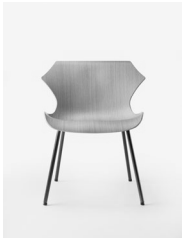

Horizontal-Static

ANSI-BIFMA X5.1-2017/13

Made in Italy

Petal

Petal Armless Lounge Chair

2018

Lounge Chairs

Description	W	D	H	Seat H	Arm H	Weight	Pkg Dim	Req. Textile	Req. Leather	Code	Base Price	COM					COL				
												1	2	3	4	5	A	B	C	D	
CB-294 Petal Armless Lounge Chair	57.1 cm 22 1/2"	64.8 cm 25 1/2"	67.5 cm 26 5/8"	42.5 cm 16 3/4"			0.3 cu m 11.6 cu ft														
										CB-294-O	€1,240	€2,050	€2,240	€2,330	€2,420	€2,280	€2,360				
										CB-294-W	€1,300	€2,120	€2,300	€2,390	€2,480	€2,350	€2,420				
CB-294M Petal Armless Lounge Chair Metal Base	57.1 cm 22 1/2"	64.8 cm 25 1/2"	67.5 cm 26 5/8"	42.5 cm 16 3/4"			0.3 cu m 11.6 cu ft														
										CB-294M-O	€960	€1,780	€1,960	€2,050	€2,140	€2,010	€2,080				
										CB-294M-W	€950	€1,760	€1,950	€2,040	€2,130	€1,990	€2,070				
CB-133 Petal Lounge Vest								1.25 m 1.25 yd	2 sq m 21 1/2 sq ft												
										CB-133											