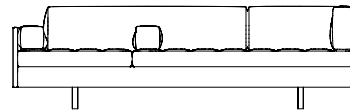

Lefthand Corner, Right Arm
Asymmetric Large Sofa
CB-696CL