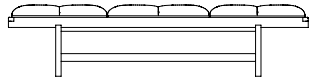

Daybed Daybench

2014

Daybeds and Benches

Description	W	D	H	Seat H	Arm H	Weight	Pkg Dim	Req. Textile	Req. Leather	Code	Base Price	COM					COL					
												1	2	3	4	5	A	B	C	D		
CB-42 Daybench	194 cm 76 3/8"	84 cm 33"	40 cm 15 3/4"			105 kg 231 lbs	1.2 cu m 42.6 cu ft	5.5 m 5.5 yd	9 sq m 97 sq ft													
						crated				CB-42-A	€5,990	€6,790	€7,190	€7,590	€7,040	€7,360						
										CB-42-O	€6,280	€7,080	€7,480	€7,880	€7,330	€7,650						
										CB-42-W	€6,480	€7,280	€7,680	€8,080	€7,530	€7,850						