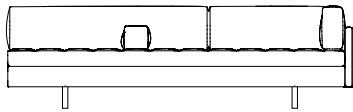

Lefthand Corner
Asymmetric Large Sofa
CB-696CLX