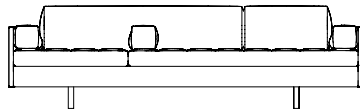

Geometric Daybed
CB-457

Museum Bench (full cushion)
CB-31

Museum Bench (2/3 cushion
and a removable tray)
CB-31B (Tray: CB-12)

Slat Bench
CB-39
Slat Bench Cushion: CB-309

Slat Bench Long
CB-39L
Slat Bench Cushion Long: CB-309L

Index

Visual

Sofas 69-100

Righthand Asymmetric
Large Sofa
CB-696R

Lefthand Asymmetric
Large Sofa
CB-696L

Armless Asymmetric
Large Sofa
CB-696

With Arms Asymmetric
Large Sofa
CB-696A

With Arms Asymmetric
Large Sofa
CB-696AA