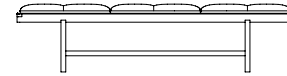

Index

Visual

Daybeds and Benches

60-68

Daybed
CB-41

Daybench
CB-42

Dining Bench Petit
CB-40

Dining Bench Long
CB-40L

Geometric Daybed
CB-457

Museum Bench (full cushion)
CB-31

Museum Bench (2/3 cushion
and a removable tray)
CB-31B (Tray: CB-12)

Slat Bench
CB-39
Slat Bench Cushion: CB-309

Slat Bench Long
CB-39L
Slat Bench Cushion Long: CB-309L