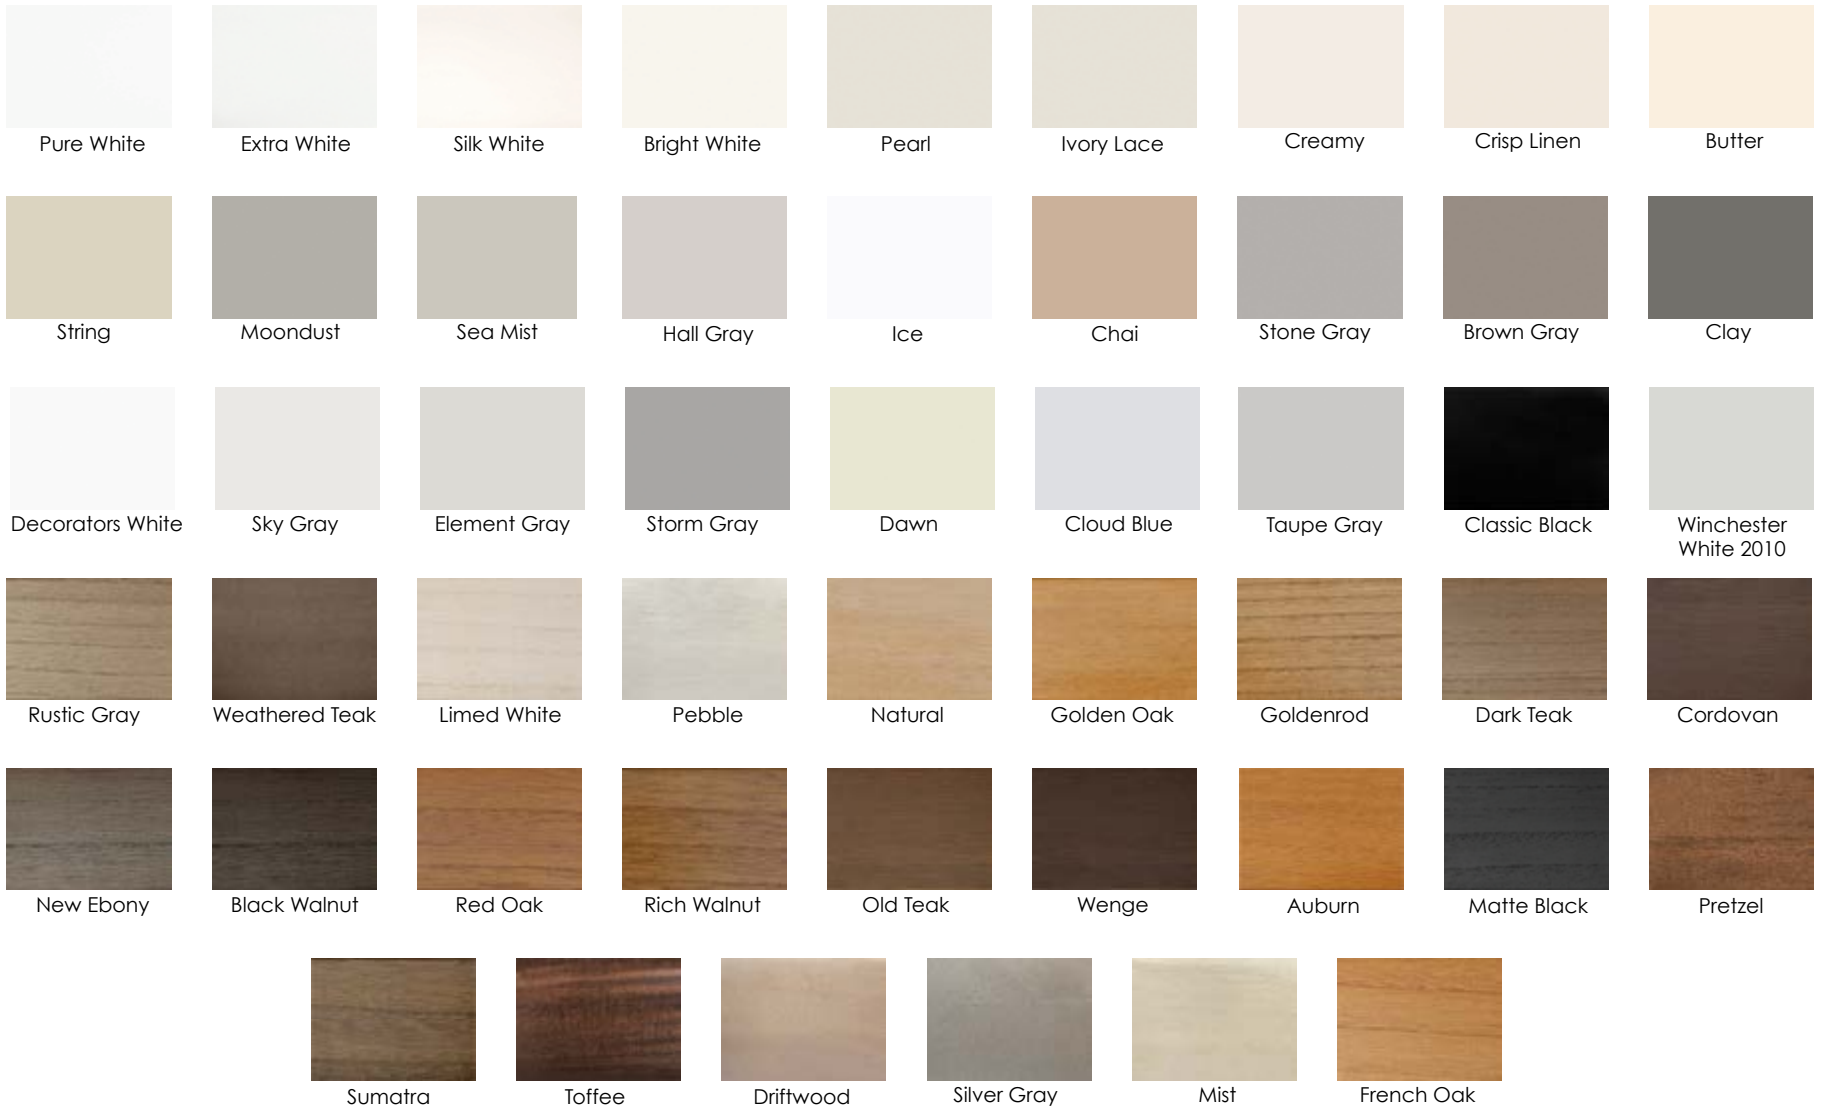

## Dual Shade

Like two shades in one, the dual layered approach features one shade behind another shade for the ultimate in versatility. Each shade operates independently, allowing you to mix and match fabrics for controlling light, view and privacy throughout different times of day.

# AVAILABLE COLORS

All colors printed in booklet are for **reference only** and may differ from those of our actual products.  
Please refer to our color swatch samples for actual product colors.

Front Shade: RD Foliage in Garden Collection  
Rear Shade: Linen Weave in Sheer Collection