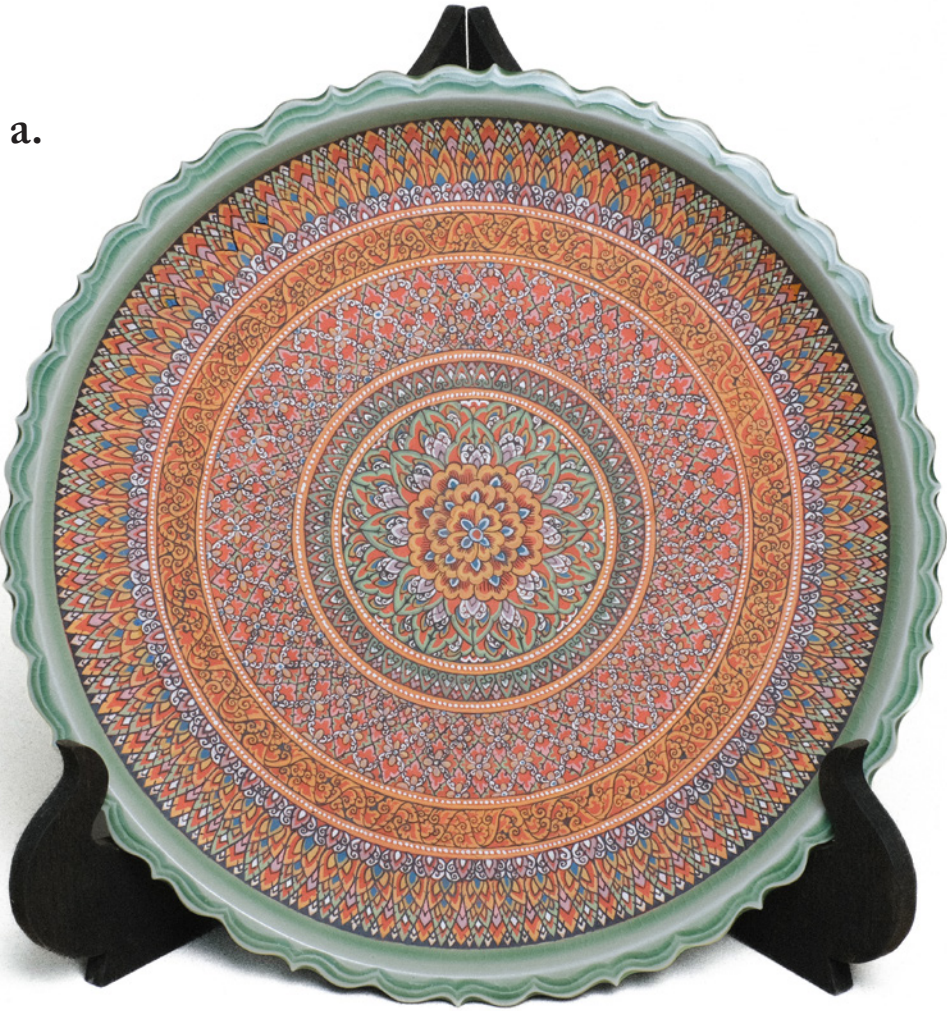

Product Sample 13

13(a). 703928999999 Plate 14", display, Paint Thai Style..... 35,000 THB