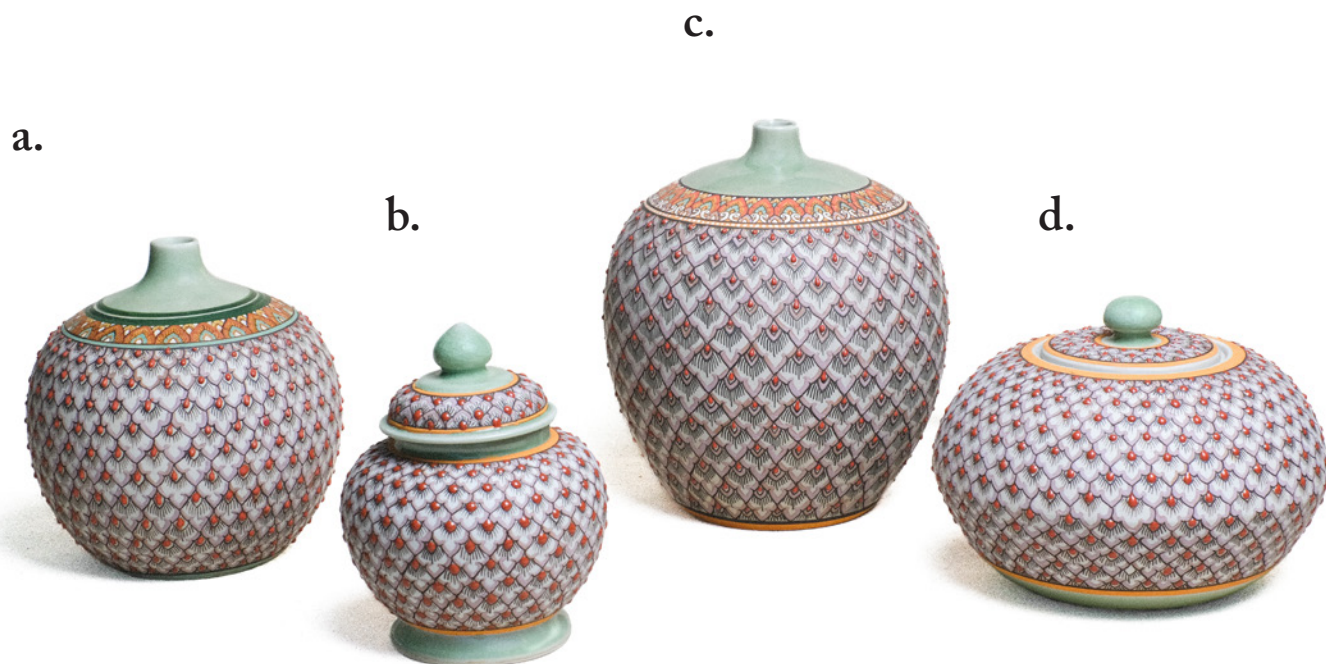

Product Sample 10

10(a). 708228999999	Vase L, bulb, Paint Lanna Thai	16,000 THB
10(b). 701728999999	Pot, Lid, Paint Lanna Thai.....	7,000 THB
10(c). 712928999999	Vase XL, bulb, Paint Thai Lanna.....	22,000 THB
10(d). 703528999999	Pot, UFO, Paint Thai Lanna	17,000 THB