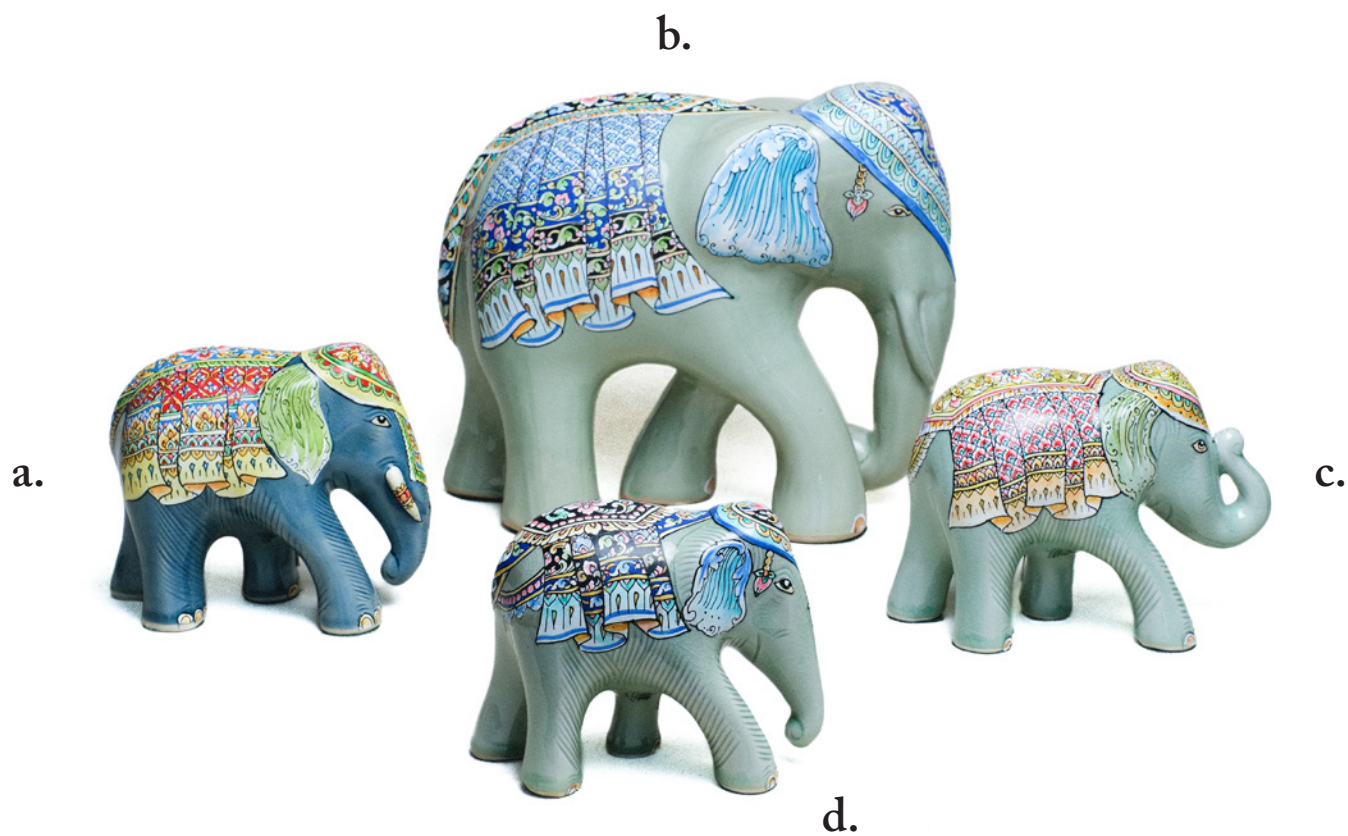

Product Sample 12

12(a). 740928889001	Elephant M, Paint Thai Silk.....	3,500 THB
12(b). 740228999001	Elephant XL, Paint Thai Silk	12,000 THB
12(c). 740928999001	Elephant M, Paint Thai Style	3,500 THB
12(d). 741428999001	Elephant S, Paint Thai Silk.....	3,000 THB