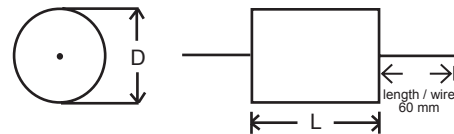

Fidelity Components

MCap

The MCap® SUPREME silver/oil is an oil impregnated metallised polypropylene dielectric capacitor. As the name indicates, high-purity silver is used for the capacitor coating, and the winding is impregnated with a special oil developed in an exhaustive series of experiments and listening tests. Both these features contribute to an even fuller and smoother tonal richness and diversity. Our state-of-the-art metallised polypropylene foils make it possible to maintain extremely low production tolerances that cannot be achieved with traditional oil/paper capacitor designs. This is also the first time that the benefits of oil-impregnated capacitor design have been successfully combined with the well-known long-term stability of metallised paper and internal series wiring for induction-free SUPREME performance. (see also page 9)

Its lively reproduction of music impresses in particular with its subtly dynamic speed, precision and marked fine detail.

Technical specifications:

Dielectric: Polypropylene
Dielectric strength: 1 200 VDC
Loss factor: $\tan \delta = 0.0002$ @1 kHz
Loss factor: $\tan \delta = 0.0001$ @10 kHz

sup_s_o

Supreme capacitors silver/oil

	Capacity [µF]	VDC	Body Ø * L [mm]	Wire Ø [mm]
MUNDORF-062-71870	0.010	1200	13 * 36	0.6
MUNDORF-043-70270	0.022	1200	13 * 36	0.6
MUNDORF-044-70271	0.033	1200	13 * 36	0.6
MUNDORF-045-70272	0.047	1200	13 * 36	0.6
MUNDORF-046-70273	0.068	1200	13 * 36	0.6
MUNDORF-047-70274	0.10	1200	17 * 36	0.8
MUNDORF-048-70275	0.15	1200	17 * 36	0.8
MUNDORF-049-70276	0.22	1200	19 * 39	1.0
MUNDORF-050-70277	0.33	1200	19 * 39	1.0
MUNDORF-051-70278	0.47	1200	26 * 41	1.0
MUNDORF-052-70279	0.56	1200	26 * 41	1.0
MUNDORF-053-70280	0.68	1200	26 * 41	1.0
MUNDORF-054-70281	0.82	1200	31 * 42	1.4
MUNDORF-055-70282	1.00	1200	31 * 42	1.4
MUNDORF-056-70283	1.50	1200	36 * 42	1.4
MUNDORF-057-70284	1.80	1200	41 * 57	1.4
MUNDORF-058-70285	2.20	1200	41 * 57	1.4
MUNDORF-059-70286	2.70	1200	41 * 57	1.4
MUNDORF-060-70287	3.30	1200	41 * 57	1.4
MUNDORF-061-70288	3.90	1200	41 * 57	1.4
MUNDORF-062-70289	4.70	1200	41 * 71	1.4
MUNDORF-063-70290	5.60	1200	46 * 71	1.4
MUNDORF-064-70291	6.80	1200	46 * 71	1.4
MUNDORF-065-70292	8.20	1200	51 * 71	1.4
MUNDORF-066-70293	10.00	1200	46 * 110	1.4