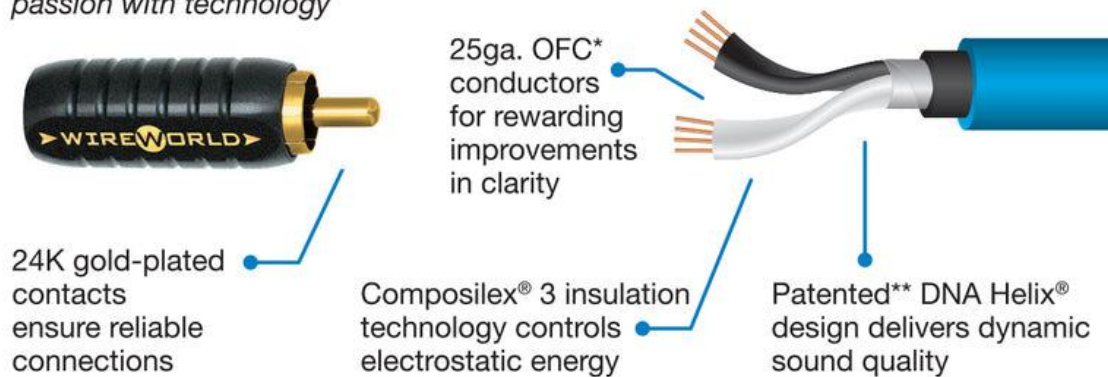

## CABLE TECHNOLOGY

This highly flexible 25-gauge mono audio cable utilizes Wireworld's patented DNA HELIX conductor geometry with 100% shielding and proprietary COMPOSILEX 3 insulation to improve the fidelity of consumer and professional audio systems. As the most affordable DNA Helix speaker cable, Stream 8 provides cleaner and punchier sound than other cables twice its size. This cable provides the same class leading sound quality as Helicon 16 OFC in a durable round cable that's great for installations.

Close your eyes and feel the guitarist's fingertips sliding along the strings as he prepares to strike a new chord. Hear the vocalist draw a breath before the song begins. With this kind of clarity it's easy to imagine the concert is being played just for you. Our audibly superior designs and materials clearly disprove the common belief that a heavier gauge is all a cable needs. From a highly flexible in-wall, to objectively engineered reference standards, Wireworld speaker cables will open up your ears to an exciting new listening experience.

### Stream™ 8 Speaker Cable

*Innovative designs connecting passion with technology*

\*Oxygen-Free Copper    \*\*U.S. Patent #8,569,627

### Stream™ Audio Interconnect Cable

*Innovative designs connecting passion with technology*

\*Oxygen-Free Copper    \*\*U.S. Patent #8,569,627