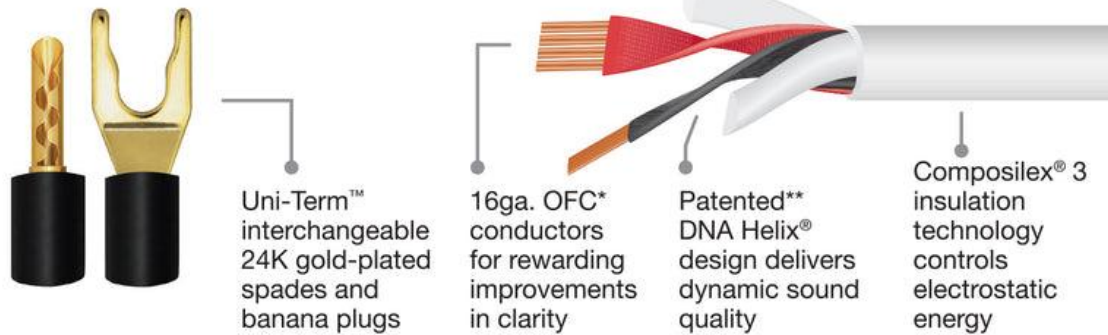

WIREWORLD®

CABLE TECHNOLOGY

This highly flexible 25-gauge mono audio cable utilizes Wireworld's patented DNA HELIX conductor geometry with 100% shielding and proprietary COMPOSILEX 3 insulation to improve the fidelity of consumer and professional audio systems. As the most affordable DNA Helix speaker cable, Stream 8 provides cleaner and punchier sound than other cables twice its size. This cable provides the same class leading sound quality as Helicon 16 OFC in a durable round cable that's great for installations.

Close your eyes and feel the guitarist's fingertips sliding along the strings as he prepares to strike a new chord. Hear the vocalist draw a breath before the song begins. With this kind of clarity it's easy to imagine the concert is being played just for you. Our audibly superior designs and materials clearly disprove the common belief that a heavier gauge is all a cable needs. From a highly flexible in-wall, to objectively engineered reference standards, Wireworld speaker cables will open up your ears to an exciting new listening experience.

Stream™ 8 Speaker Cable

Innovative designs connecting passion with technology

*Oxygen-Free Copper   **U.S. Patent #8,569,627