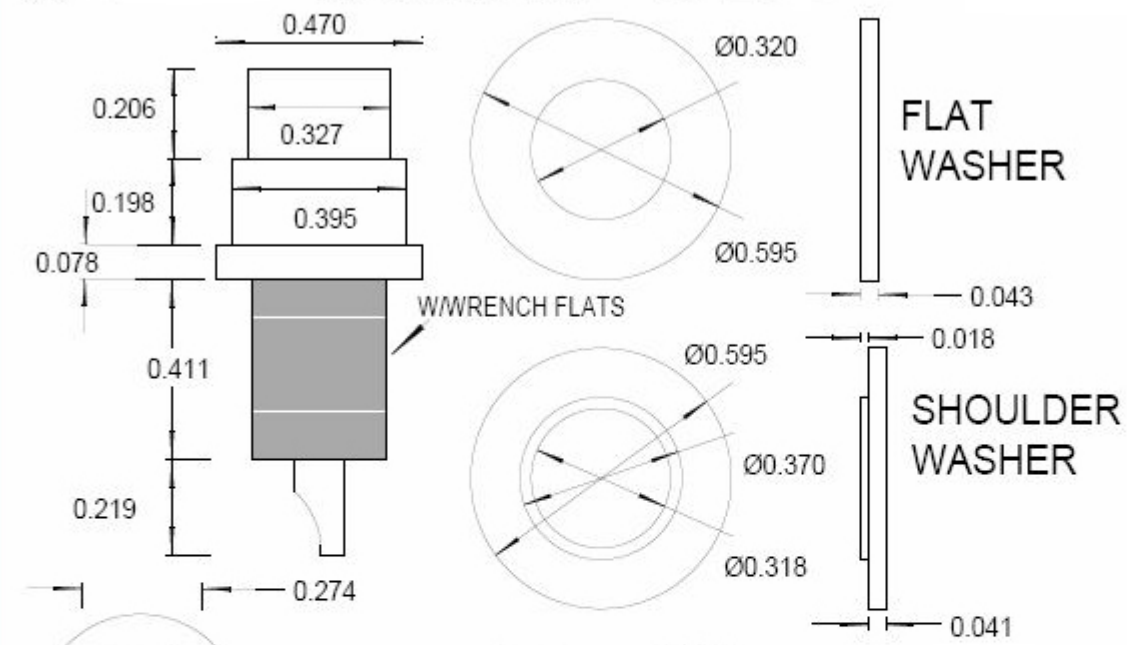

#CM1F-CB

FLAT WASHER

SHOULDER WASHER

#CM1F-CB

TEFLON * DIELECTRIC
 COPPER BASE METAL
 NON-LEACHING GOLD FINISH
 COLOR CODED WASHERS
 DOUBLE COLOR
 CODE STRIPES
 NO LOGO