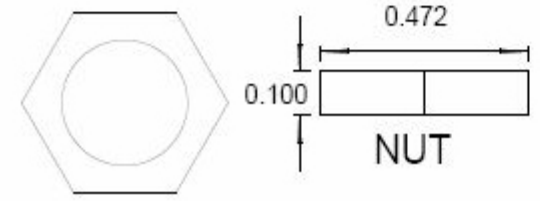

#CM1F-CB

FLAT WASHER

SHOULDER WASHER

#CM1F-CB

TEFLON * DIELECTRIC
 COPPER BASE METAL
 NON-LEACHING GOLD FINISH
 COLOR CODED WASHERS
 DOUBLE COLOR
 CODE STRIPES
 NO LOGO