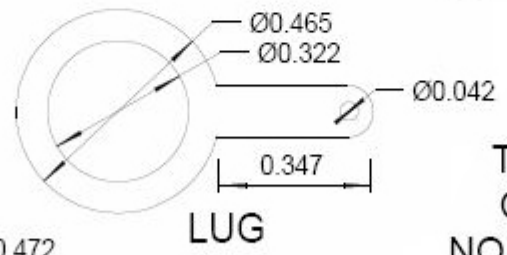

#CM1F-CB

FLAT WASHER

SHOULDER WASHER

#CM1F-CB

TEFLON * DIELECTRIC
 COPPER BASE METAL
 NON-LEACHING GOLD FINISH
 COLOR CODED WASHERS
 DOUBLE COLOR
 CODE STRIPES
 NO LOGO