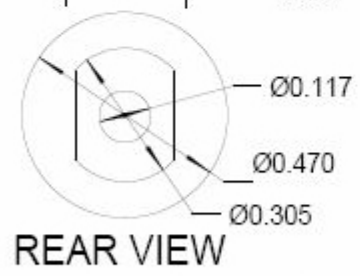

#CM1F-CB

FLAT WASHER

SHOULDER WASHER

#CM1F-CB

TEFLON * DIELECTRIC
 COPPER BASE METAL
 NON-LEACHING GOLD FINISH
 COLOR CODED WASHERS
 DOUBLE COLOR
 CODE STRIPES
 NO LOGO