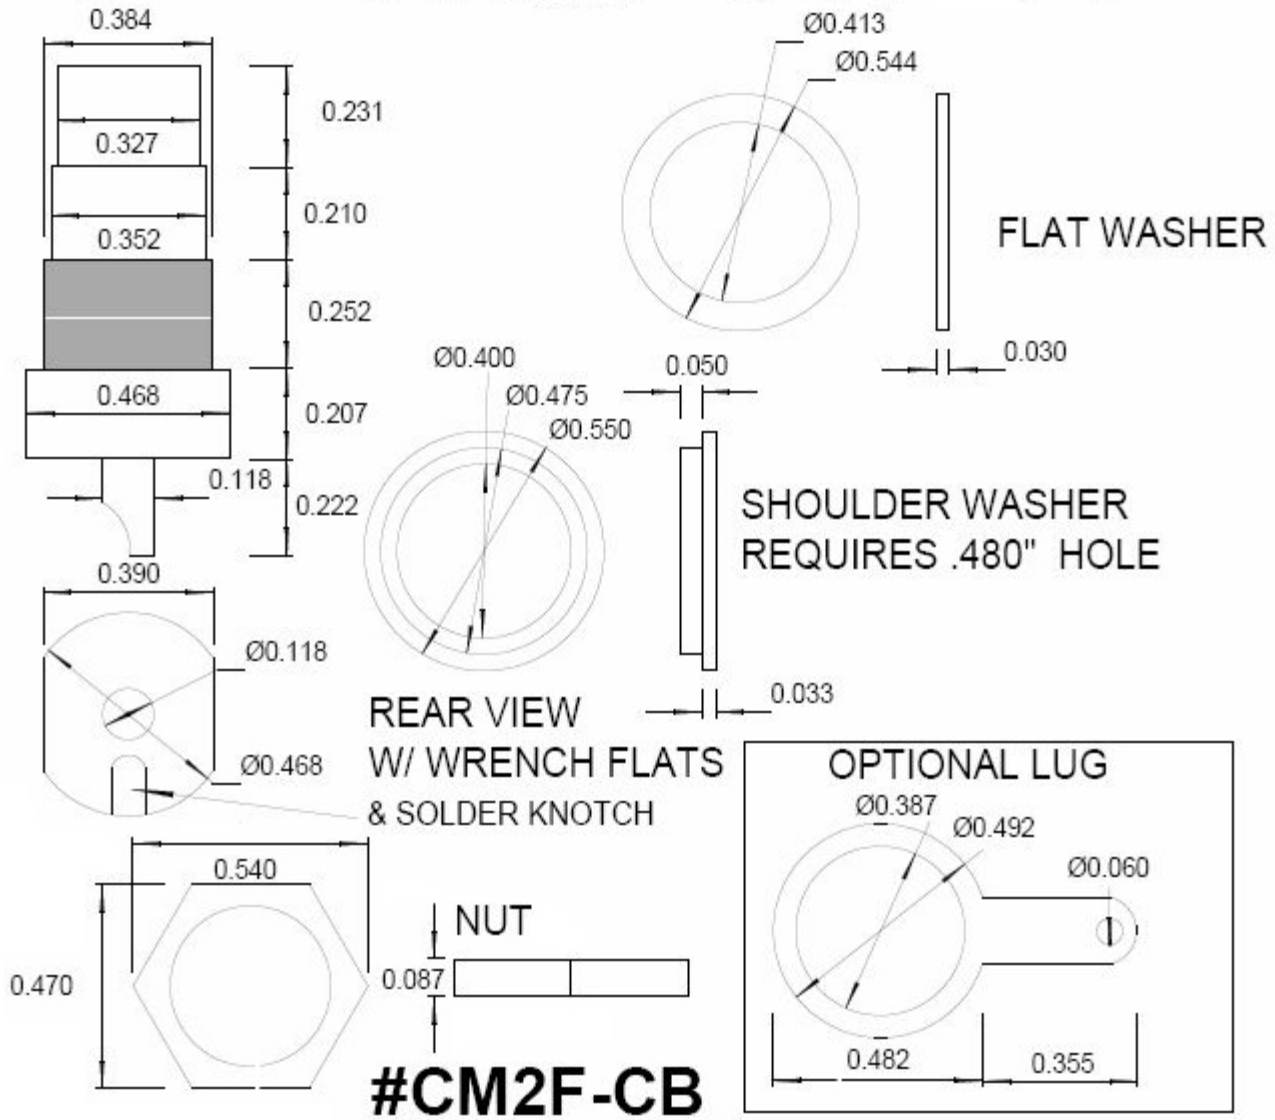

#CM2F-CB

#CM2F-CB

TEFLON* DIELECTRIC
 Copper BASE METAL
 NON-LEACHING GOLD FINISH
 COLOR CODED WASHERS
 DOUBLE COLOR CODE
 STRIPES
 NO LOGO