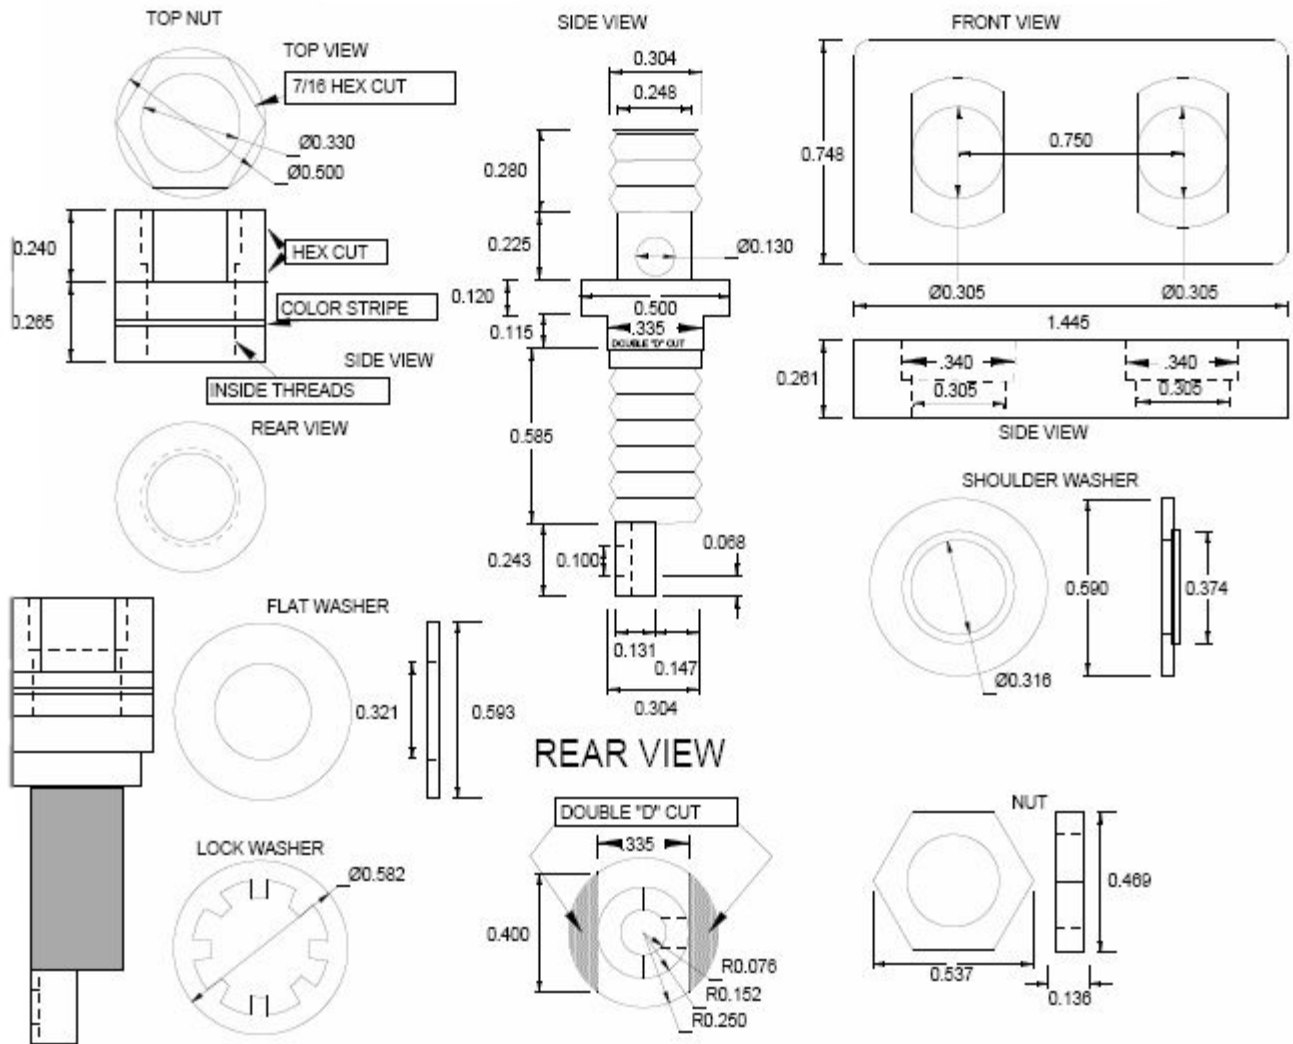

#BP-HEX

#BP-HEX

BINDING POST ASSEMBLY
 (2-POSTS/1-MOUNTING BLOCK)
 MOUNTING BLOCK IS AVAILABLE W/ or
 W/O POLARITY MARKINGS
 BRASS BASE METAL
 COPPER SUB PLATE
 SILVER SUB PLATE
 HARD GOLD FINISH
 TOP NUT W/ COLOR CODE STRIPE
 NO LOGO